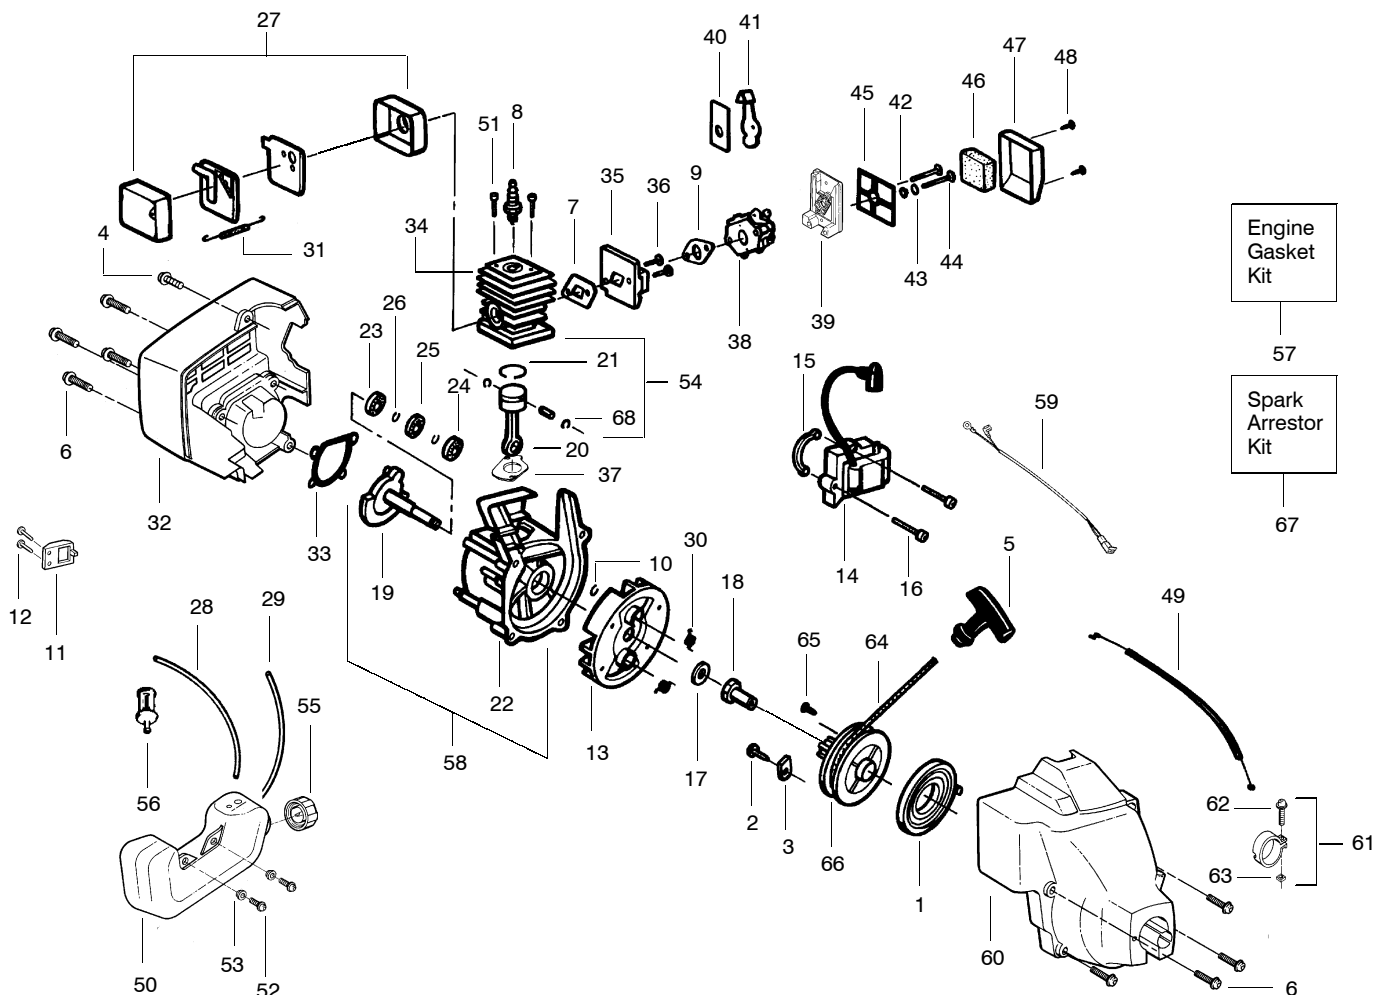

PARTS LIST NO. 530087915		MCCULLOCH PARTS LIST	MODEL(S) TRIMMAC 210
DATE 1/31/02	Replaces 530087915 - 8/27/01		NOTE: Illustration may differ from actual model due to design changes

Ref.	Part No.	Description	Ref.	Part No.	Description	Ref.	Part No.	Description
1.	530042085	Starter Spring	27.	530069660	Muffler Kit (Incls. 31)	52.	530015886	Screw—Fuel Tank
2.	530015775	Screw—Pulley	28.	530069247	Fuel Line Kit (Small)	53.	530016131	Washer— Fuel Tank
3.	530027523	Retainer—Pulley	29.	530069216	Fuel Line Kit (Large)	54.	530069621	Piston Kit (Incl. 21, 68 & Pin)
4.	530015934	Screw—Shrd/Fan Hsg.	30.	530023817	Spring Starter Dog	55.	530014347	Fuel Cap Ass'y.
5.	530027569	Starter Handle	31.	530042088	Muffler Spring	56.	530095646	Fuel Pickup Ass'y.
6.	530015810	Screw	32.	530054295	Rear Shroud	57.	530069616	Engine Gasket Kit (Incl. 7,9,33,37)
7.	530019233	Gasket—Cylind./Carb.	33.	530019181	Gasket—C'case/Shroud	58.	530014729	C'case & C'shaft Assy. (Incl. 10,19,22—26)
8.	530030218	Spark Plug	34.	530069619	Carburetor Ass'y. Kit (Includes Limiter Cap)	59.	530049018	Wiring Harness Ass'y.
9.	530019194	Gasket—Carb.	35.	530047659	Carb. Adaptor	60.	530054294	Fan Housing Ass'y.
10.	530015945	RetainerRing—C'case	36.	530016014	Screw—Carb Adaptor	61.	530038720	Nose Cone Clamp Ass'y. (Incl. 62 & 63)
11.	530037045	Muffler Guard	37.	530019223	Gasket—Cylinder	62.	530015650	Screw—Nose Cone
12.	530015675	Screw	38.	530069754	Carburetor Ass'y. Kit (Includes Limiter Cap)	63.	530016124	Nut—Nose Cone
13.	530069886	Flywheel Ass'y.	39.	530052431	Air Box	64.	530069232	Rope Kit
14.	530039210	Ignition Module	40.	530038747	Choke Plate	65.	530016080	Screw—Rope Retain.
15.	530036145	Spacer— Ignit. Module	41.	530038686	Choke Shutter	66.	530069400	Starter Pulley Kit (Incl. 65)
16.	530015954	Screw—Ignit. Module	42.	530015254	Washer	67.	530069380	Spark Arrestor Kit
17.	530015828	Washer—Flat	43.	530015852	Choke Spacer	68.	530015162	Piston Pin Retainer
18.	530038604	Drive Coupling	44.	530015887	Screw			
19.	530014532	Crankshaft Ass'y.	45.	530036569	Filter Plate			
20.	530069615	Connecting Rod Ass'y.	46.	530036575	Air Filter Foam			
21.	530036404	Piston Ring	47.	530036568	Air Filter Cover			
22.	530014861	Crankcase Ass'y. (Incl 23—26)	48.	530015880	Screw—Air Box			
23.	530032125	Inner Bearing	49.	530036744	Throttle Cable Ass'y.			
24.	530032124	Outer Bearing	50.	530049296	Fuel Tank Ass'y			
25.	530019179	C'case Seal	51.	530015953	Screw			
26.	530015941	Retain. Ring—C'shaft						