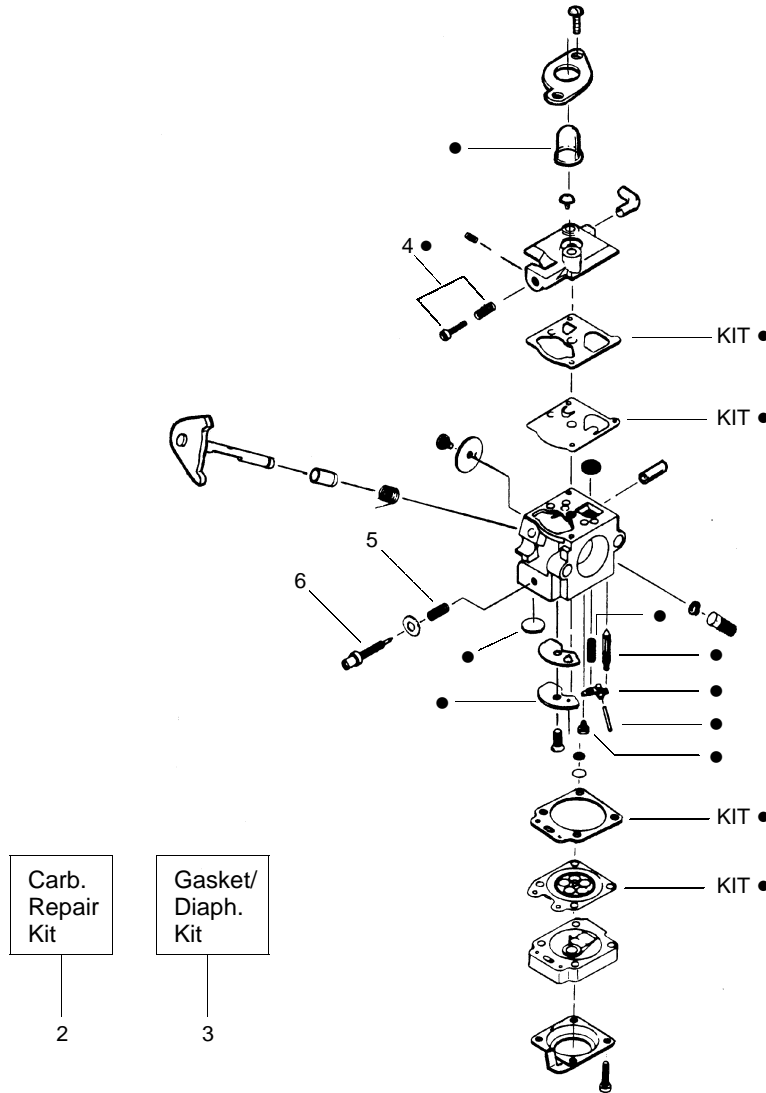

PARTS LIST NO. 530087915		MCCULLOCH PARTS LIST	MODEL(s) TRIMMAC 210	
DATE 1/31/02	Replaces 530087915 - 8/27/01		Note: Illustration may differ from actual model due to design changes	PAGE NO. 3

Carburetor Assembly #530069754 WA226

Ref.	Part No.	Description
1.	530038404	Limiter Cap
2.	530069838	Carburetor Repair Kit (● Indicates Contents)
3.	530069844	Gasket/Diaphragm Kit (KIT= Indicates Contents)
4.	530035296	Idle Screw & Spring Kit
5.	530035342	Low Speed Spring
6.	530035341	Low Speed Needle