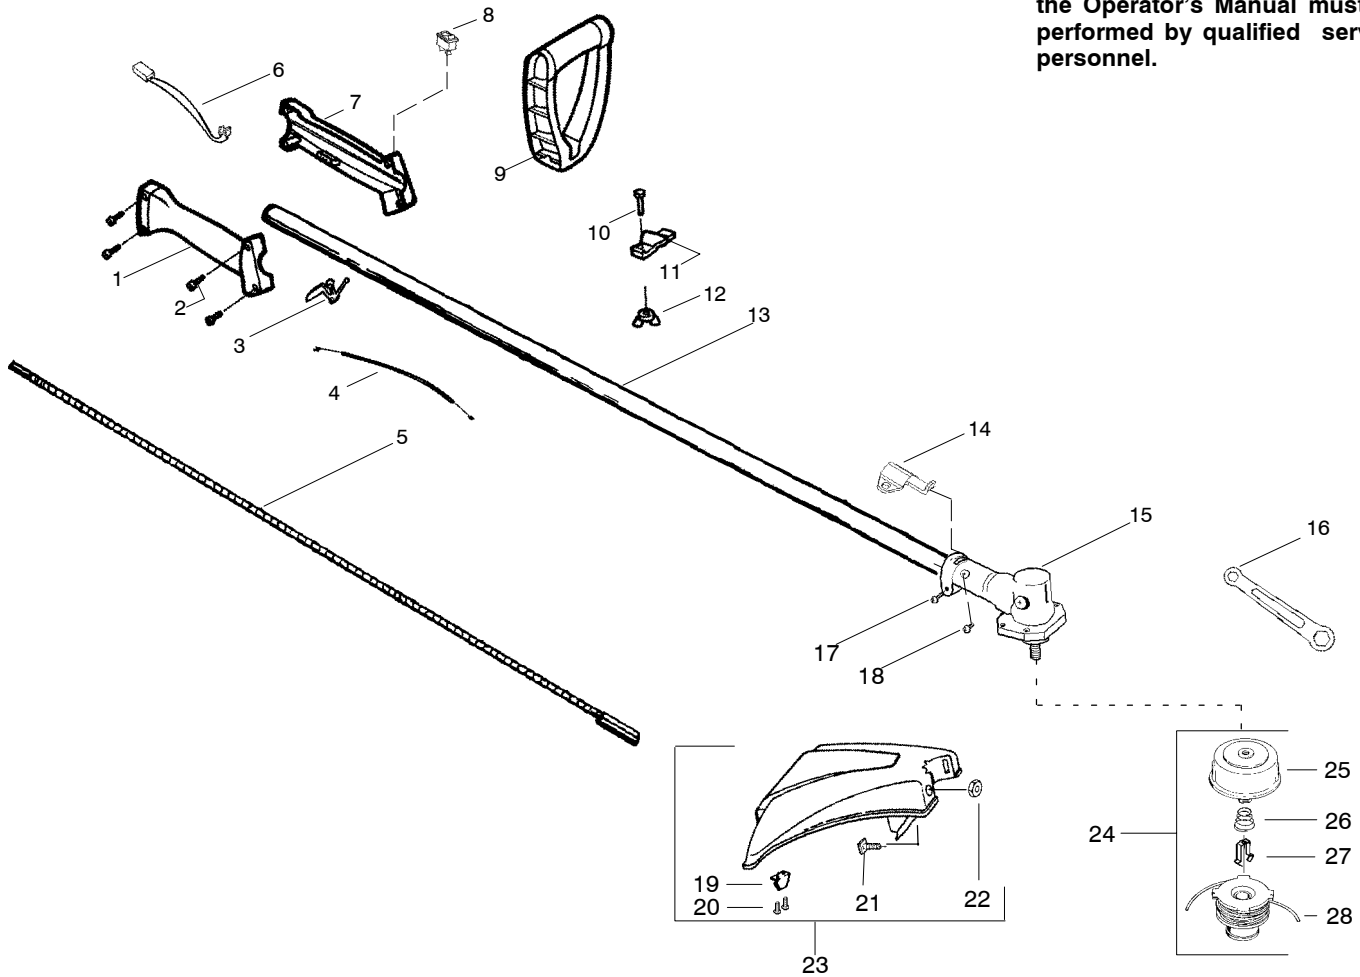

⚠ WARNING

All repairs, adjustments and maintenance not described in the Operator's Manual must be performed by qualified service personnel.

Ref.	Part No.	Description	Ref.	Part No.	Description
1.	530069888	Kit- Throttle Hsg. (Right)	18.	530016224	Screw
2.	530016273	Screw- Throttle Hsg.	19.	530052285	Line Limiter
3.	530038682	Trigger	20.	530015966	Screw-Line Limiter
4.	530036744	Assy-Throttle Cable	21.	530015820	Bolt
5.	530096075	Flex-Drive Shaft	22.	530015197	Nut
6.	530054183	Assy-Leadwire	23.	530071804	Kit-Shield Ass'y. (incl. 16,19,20,21,22)
7.	530095382	Throttle Hsg. (Left)	24.	530056498	Assy-Cutting Head (Incl. 25-28)
8.	530069572	Kit-Switch	25.	530095772	Hub Ass'y
9.	530038708	Assist Handle	26.	530053241	Spring
10.	530015820	Bolt	27.	530401957	Clip-Retainer-Head
11.	530094742	Clamp-Handle	28.	530056500	Assy-Spool w/Line
12.	530016152	Wingnut	Not Shown		
13.	530071801	Assy-Drive Shaft Hsg.	----		Operator Manual
14.	530096067	Bracket-Shield	530164226		(Scan)
15.	530096068	Assy-Gear Box	530164227		(Euro)
16.	530056401	Wrench	530056462		Shaft Warning Decal
17.	530016014	Screw			

✓ = NEW PART NUMBER FOR THIS IPL

★ = REFER TO THE SERVICE REFERENCE INDICATED FOR MORE INFORMATION. (LOCATED AT END OF IPL)

⚠ WARNING
All repairs, adjustments and maintenance not described in the Operator's Manual must be performed by qualified service personnel.