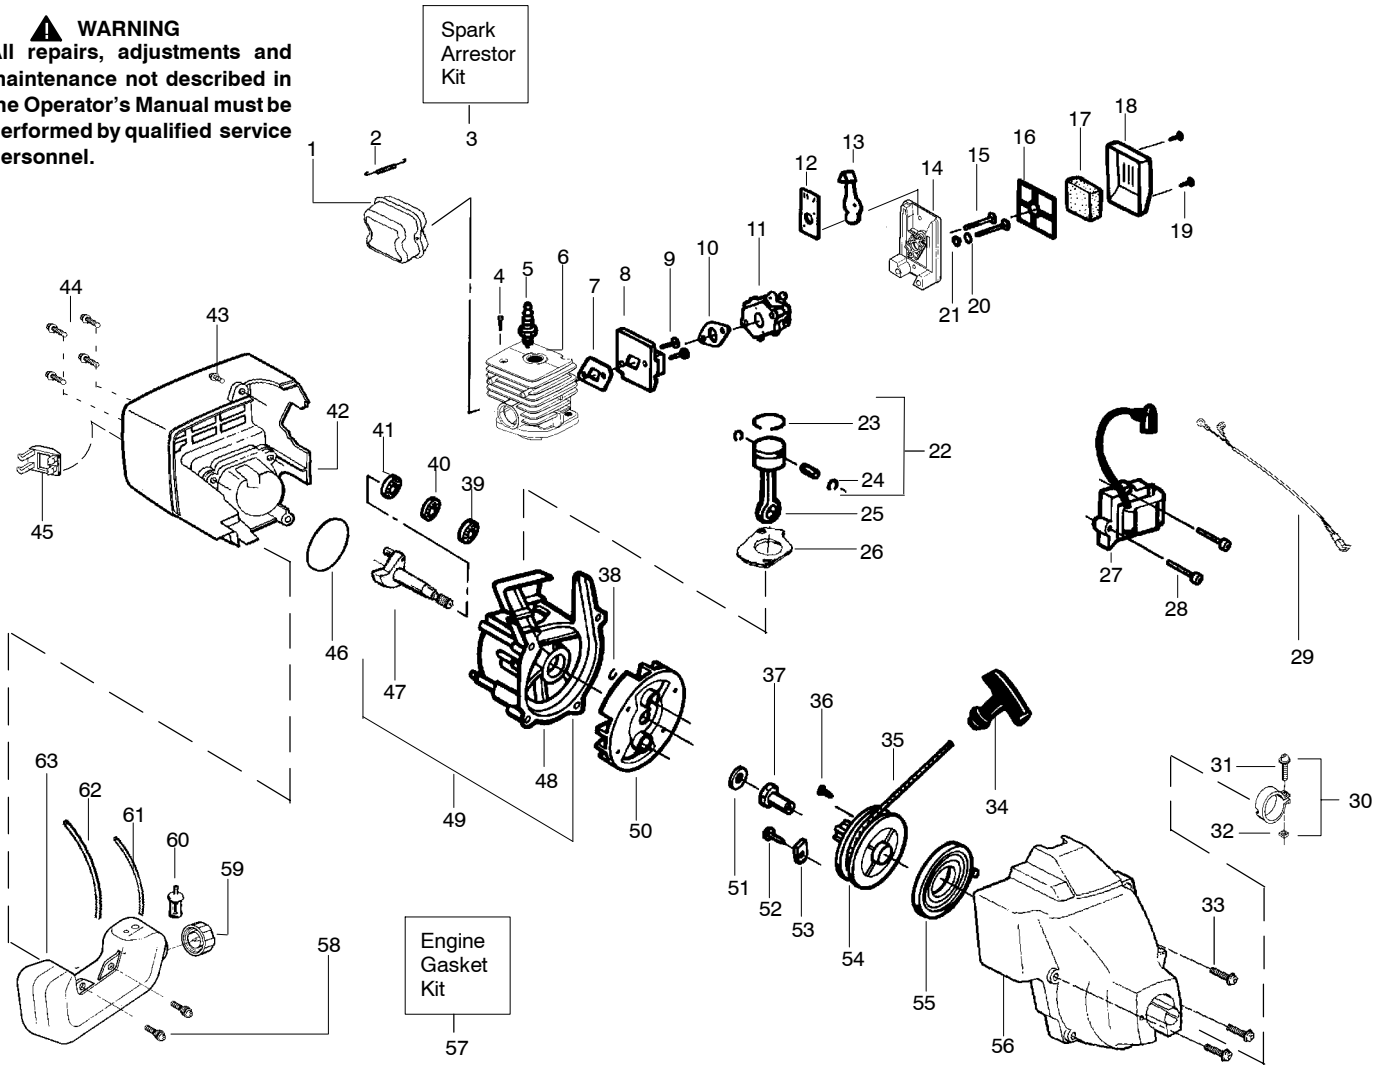

⚠ WARNING

All repairs, adjustments and maintenance not described in the Operator's Manual must be performed by qualified service personnel.

Ref.	Part No.	Description	Ref.	Part No.	Description
1.	530069888	Kit- Throttle Hsg. (Right)	18.	530016224	Screw
2.	530016273	Screw- Throttle Hsg.	19.	530052285	Line Limiter
3.	530038682	Trigger	20.	530015966	Screw-Line Limiter
4.	530036744	Assy-Throttle Cable	21.	530015820	Bolt
5.	530096075	Flex-Drive Shaft	22.	530015197	Nut
6.	530054183	Assy-Leadwire	23.	530071804	Kit-Shield Ass'y. (incl. 16,19,20,21,22)
7.	530095382	Throttle Hsg. (Left)	24.	530056498	Assy-Cutting Head (Incl. 25-28)
8.	530069572	Kit-Switch	25.	530095772	Hub Ass'y
9.	530038708	Assist Handle	26.	530053241	Spring
10.	530015820	Bolt	27.	530401957	Clip-Retainer-Head
11.	530094742	Clamp-Handle	28.	530056500	Assy-Spool w/Line
12.	530016152	Wingnut	Not Shown		
13.	530071801	Assy-Drive Shaft Hsg.	----		Operator Manual
14.	530096067	Bracket-Shield	530164226		(Scan)
15.	530096068	Assy-Gear Box	530164227		(Euro)
16.	530056401	Wrench	530056462		Shaft Warning Decal
17.	530016014	Screw			

✓ = NEW PART NUMBER FOR THIS IPL

★ = REFER TO THE SERVICE REFERENCE INDICATED FOR MORE INFORMATION. (LOCATED AT END OF IPL)

⚠ WARNING
All repairs, adjustments and maintenance not described in the Operator's Manual must be performed by qualified service personnel.

✓ = NEW PART NUMBER FOR THIS IPL * = REFER TO THE SERVICE REFERENCE INDICATED FOR MORE INFORMATION. (LOCATED AT END OF IPL)