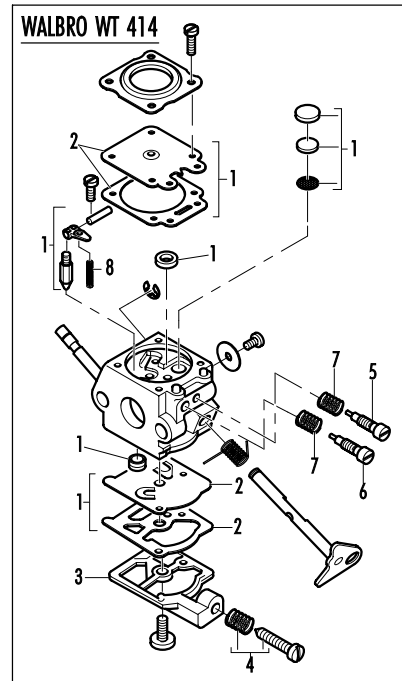

brand	MC CULLOCH

date	JAN/03	SHEET 3/6

Model	Prefix
MAC 538E 14"	01

Product number
953900219

FIGURE 4

FIGURA 2