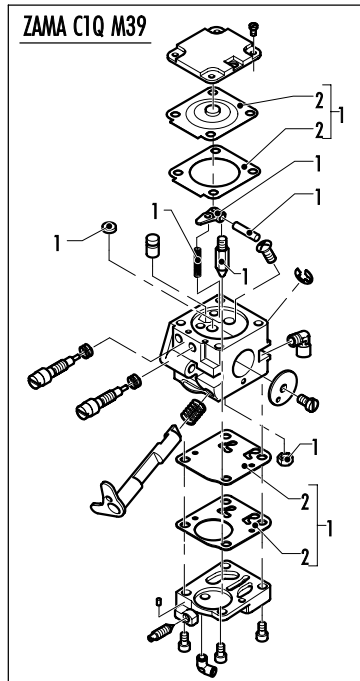

brand	MC CULLOCH

date	JAN/03	SHEET 3/6

Model	Prefix
MAC 538E 14"	01

Product number
953900219

FIGURE 4

FIGURA 2