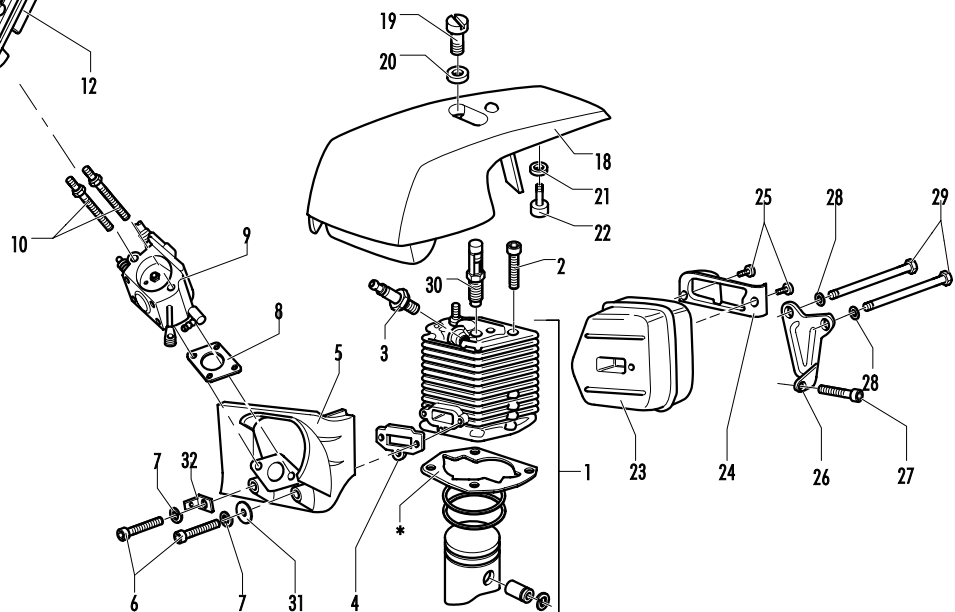

brand	MC CULLOCH

date	JAN/03	SHEET 3/6

Model	Prefix
MAC 538E 14"	01

Product number
953900219

FIGURA 2