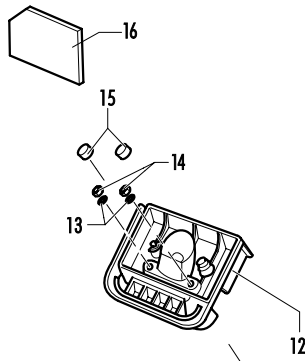

brand	MC CULLOCH

date	JAN/03	SHEET 3/6

Model	Prefix
MAC 538E 14"	01

Product number
953900219

FIGURA 2