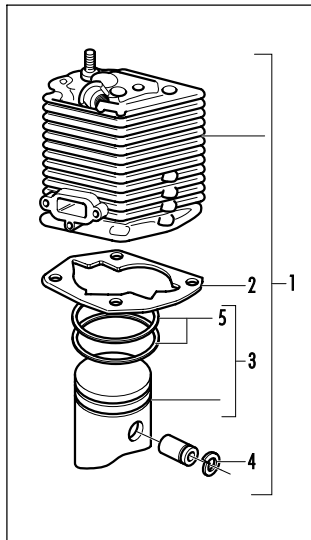

brand	MC CULLOCH

date	JAN/03	SHEET 3/6

Model	Prefix
MAC 538E 14"	01

Product number
953900219

FIGURE 3