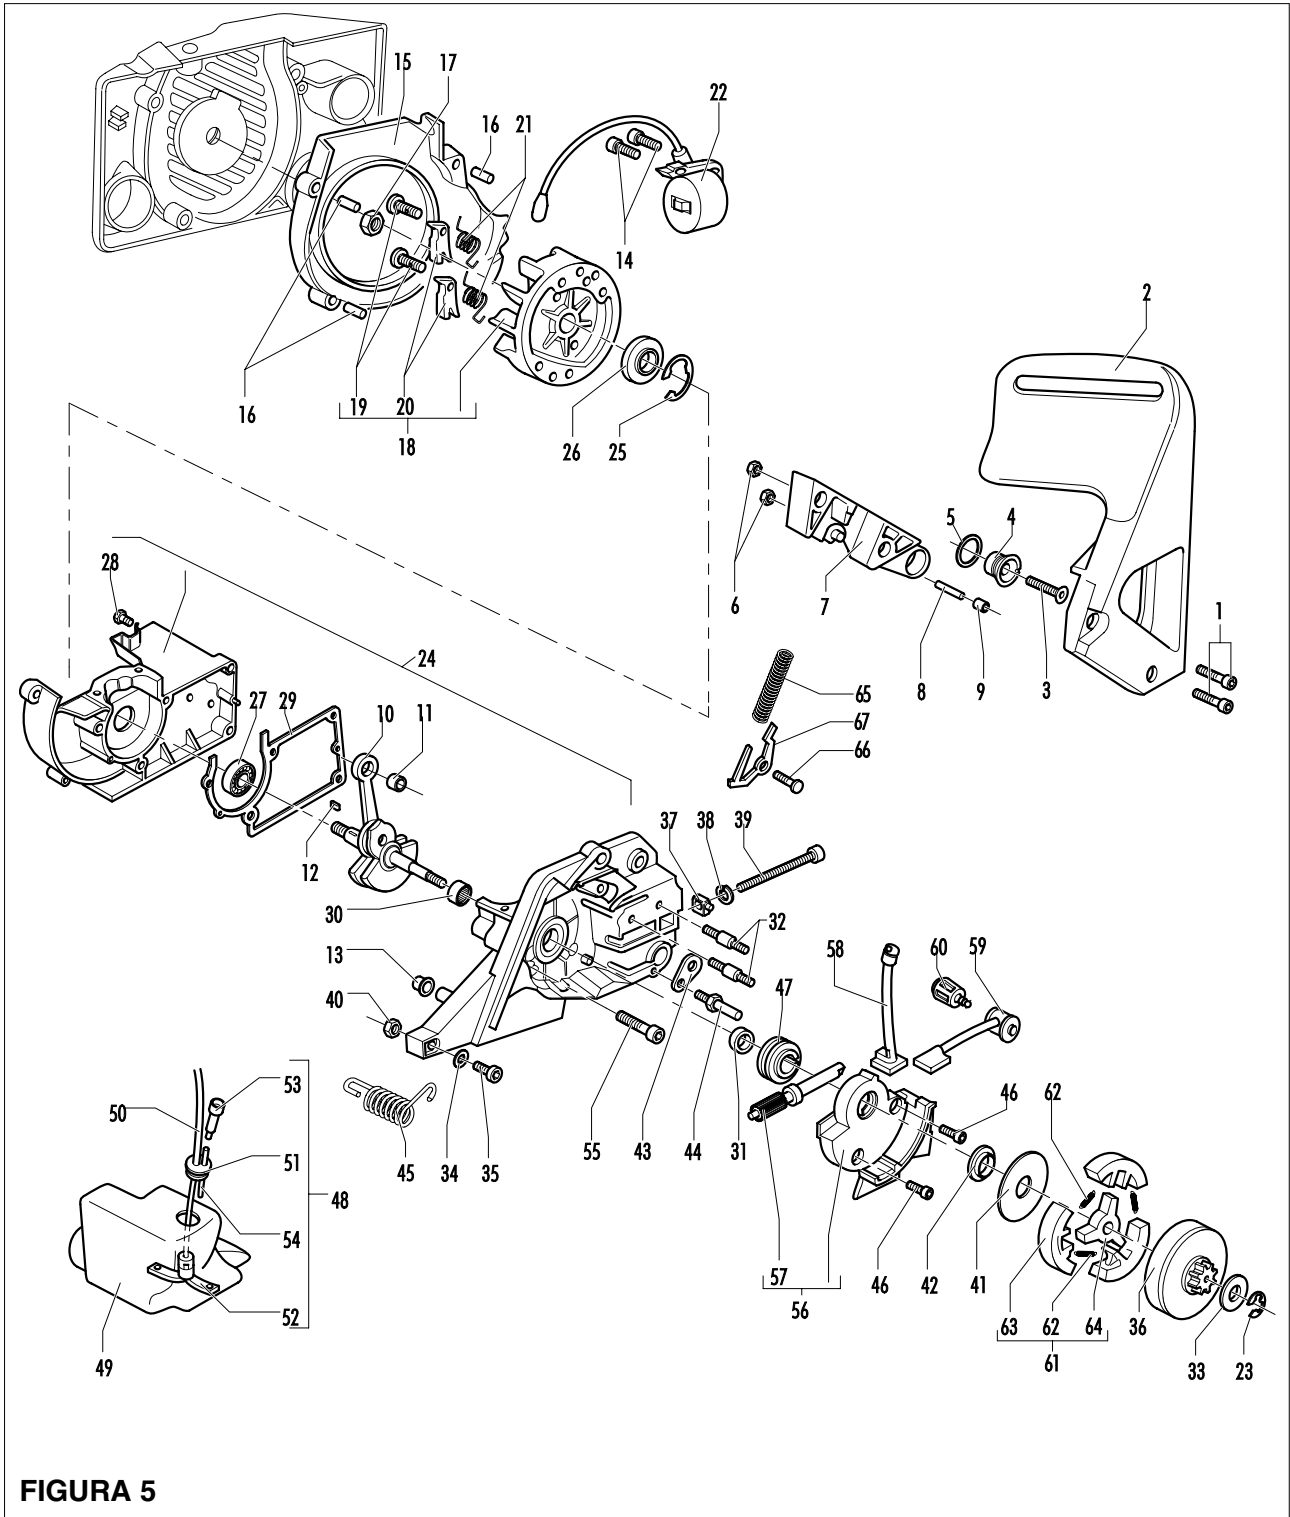

brand	MC CULLOCH

date	JAN/03	SHEET 5/6

Model	Prefix
MAC 538E 14"	01

Product number
953900219

FIGURA 5