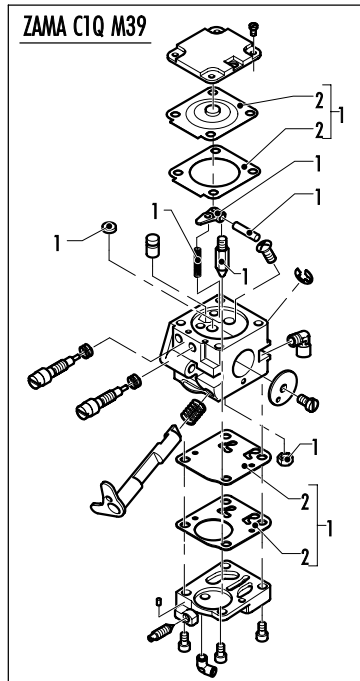

brand	MC CULLOCH

date	JAN/03	SHEET 3/6

Model	Prefix
MAC 538E 18"	01

Product number
953900221

FIGURE 4