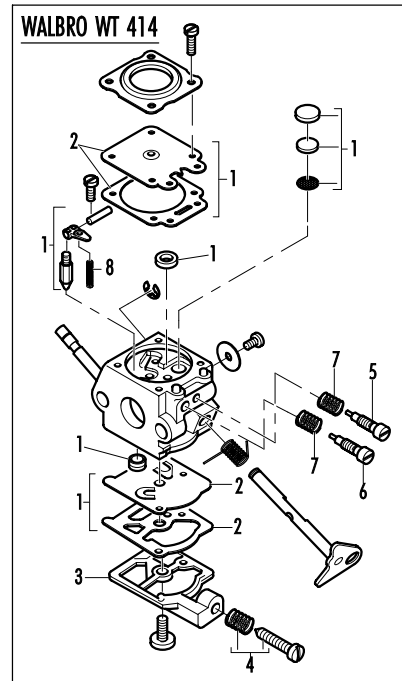

brand	MC CULLOCH

date	JAN/03	SHEET 3/6

Model	Prefix
MAC 538E 18"	01

Product number
953900221

FIGURE 4