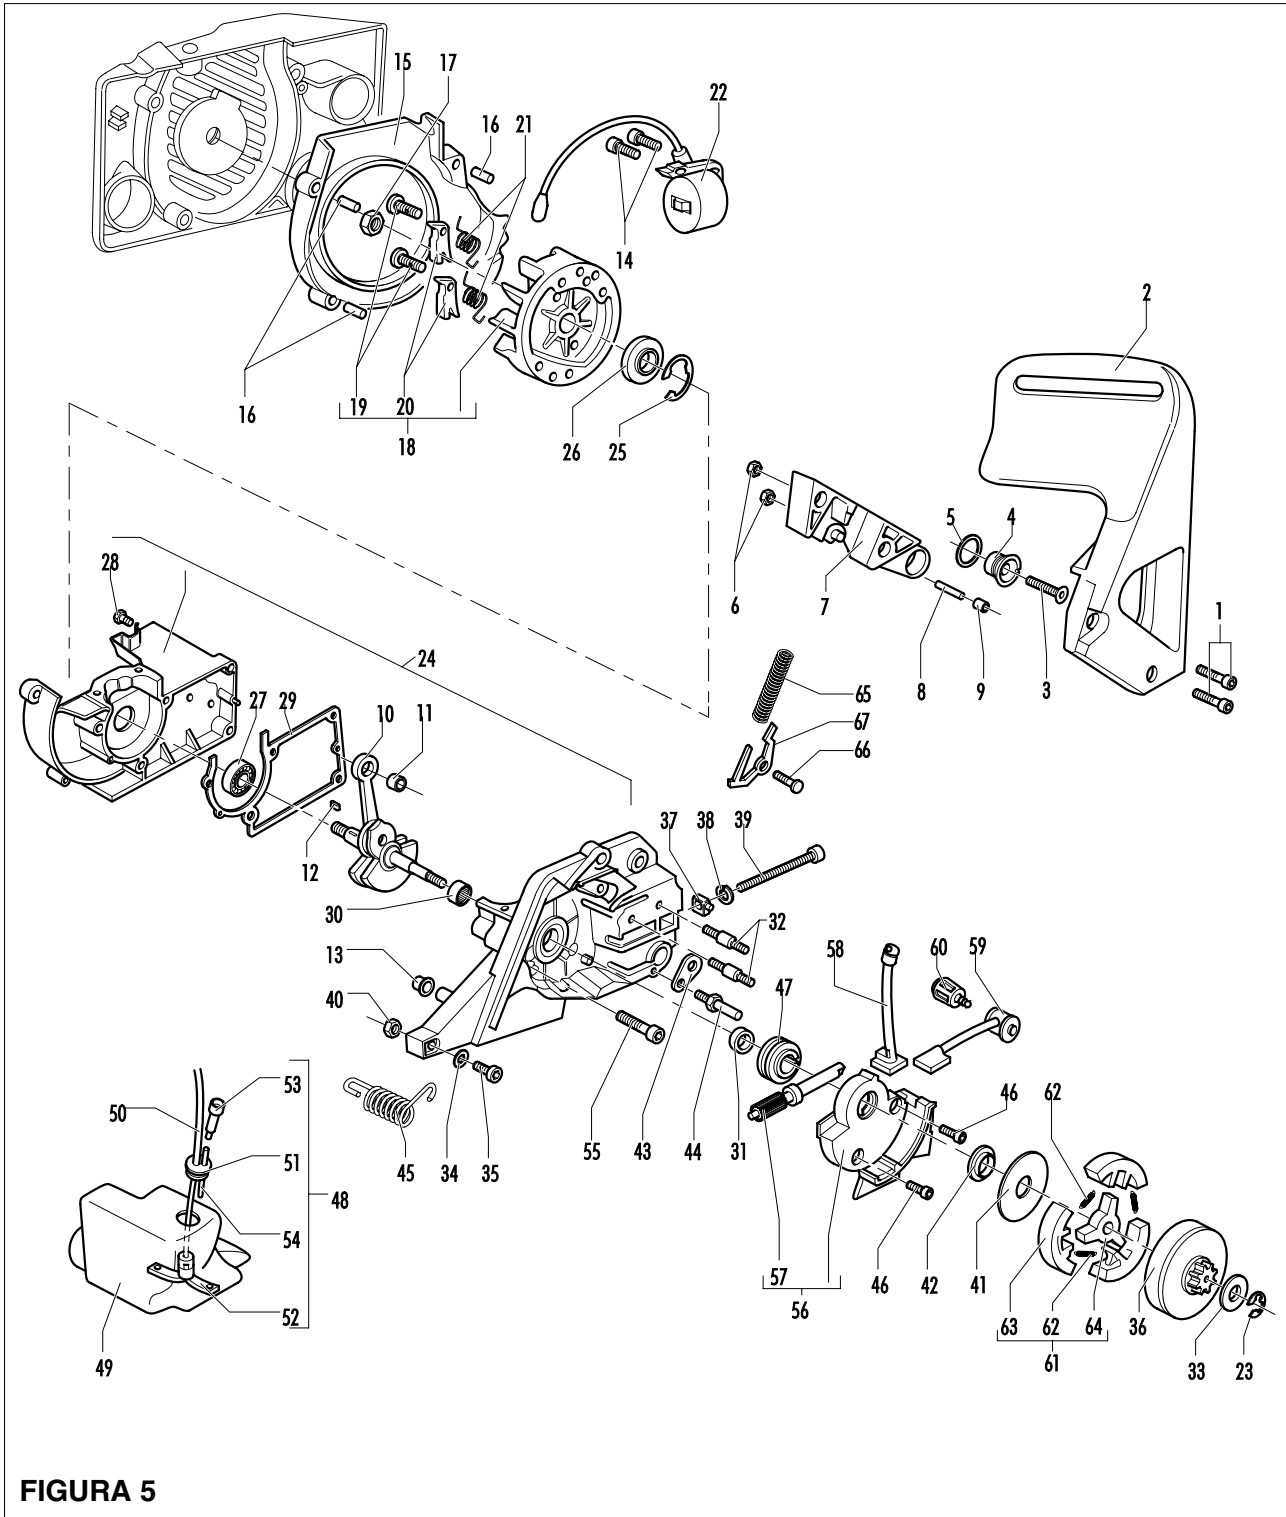

brand	MC CULLOCH

date	JAN/03	SHEET 5/6

Model	Prefix
MAC 538E 18"	01

Product number
953900221

FIGURA 5