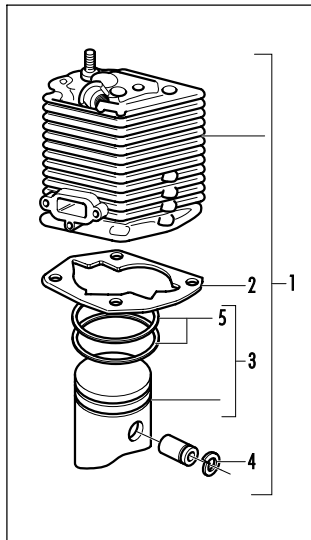

brand	MC CULLOCH

date	JAN/03	SHEET 3/6

Model	Prefix
MAC 538E 18"	01

Product number
953900221

FIGURE 3