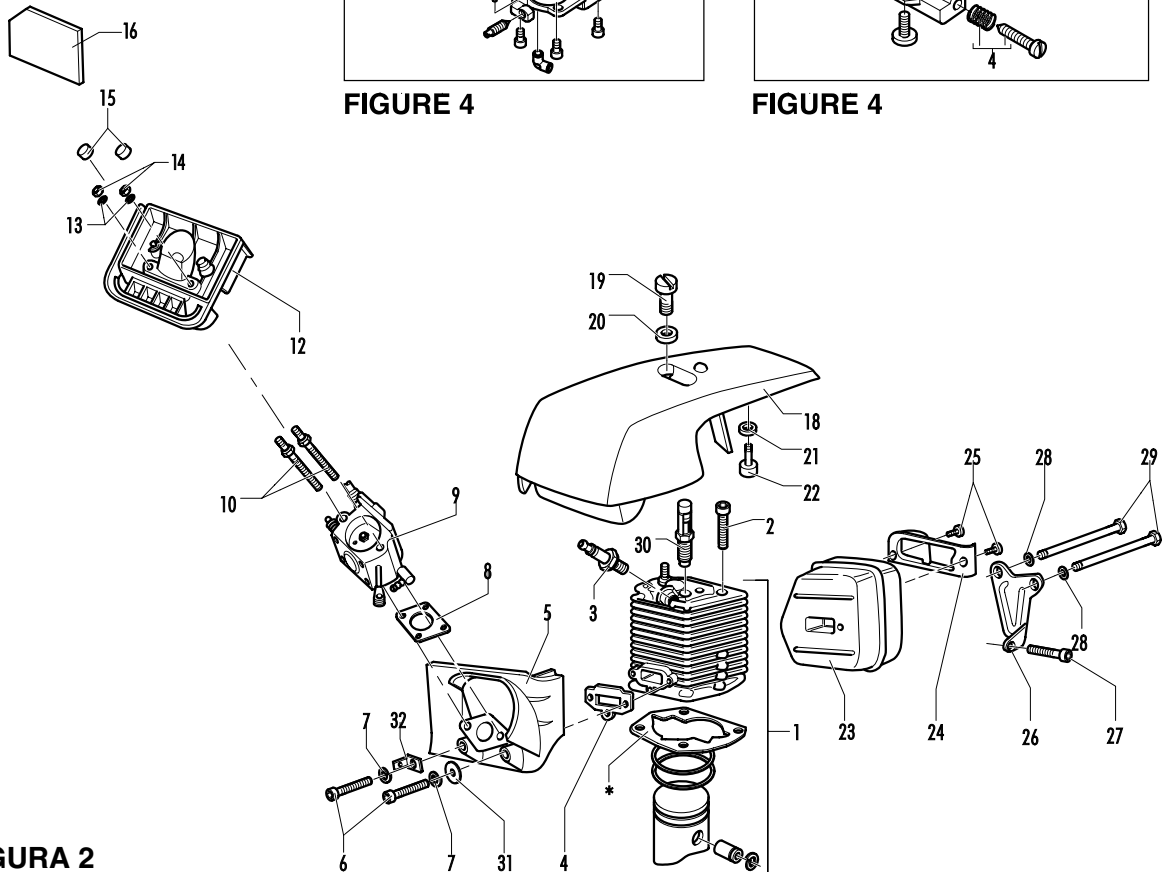

brand	MC CULLOCH

date	JAN/03	SHEET 3/6

Model	Prefix
MAC 538E 18"	01

Product number
953900221

FIGURA 2