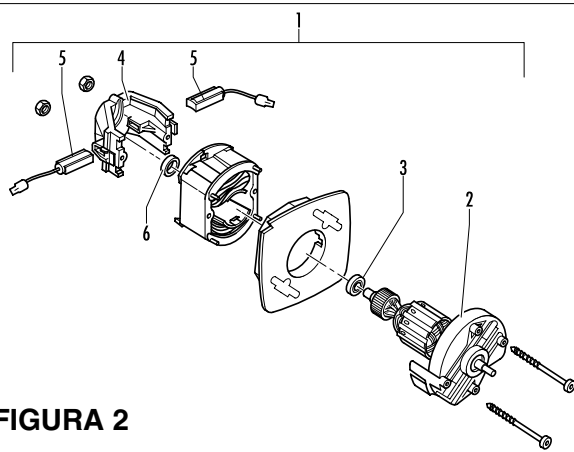

brand	McCULLOCH

date	MAR/03	SHEET 1/2

Model	Prefix
ELECTRAMAC 335 ASSY UK	01

Product number
953900309

FIGURA 2