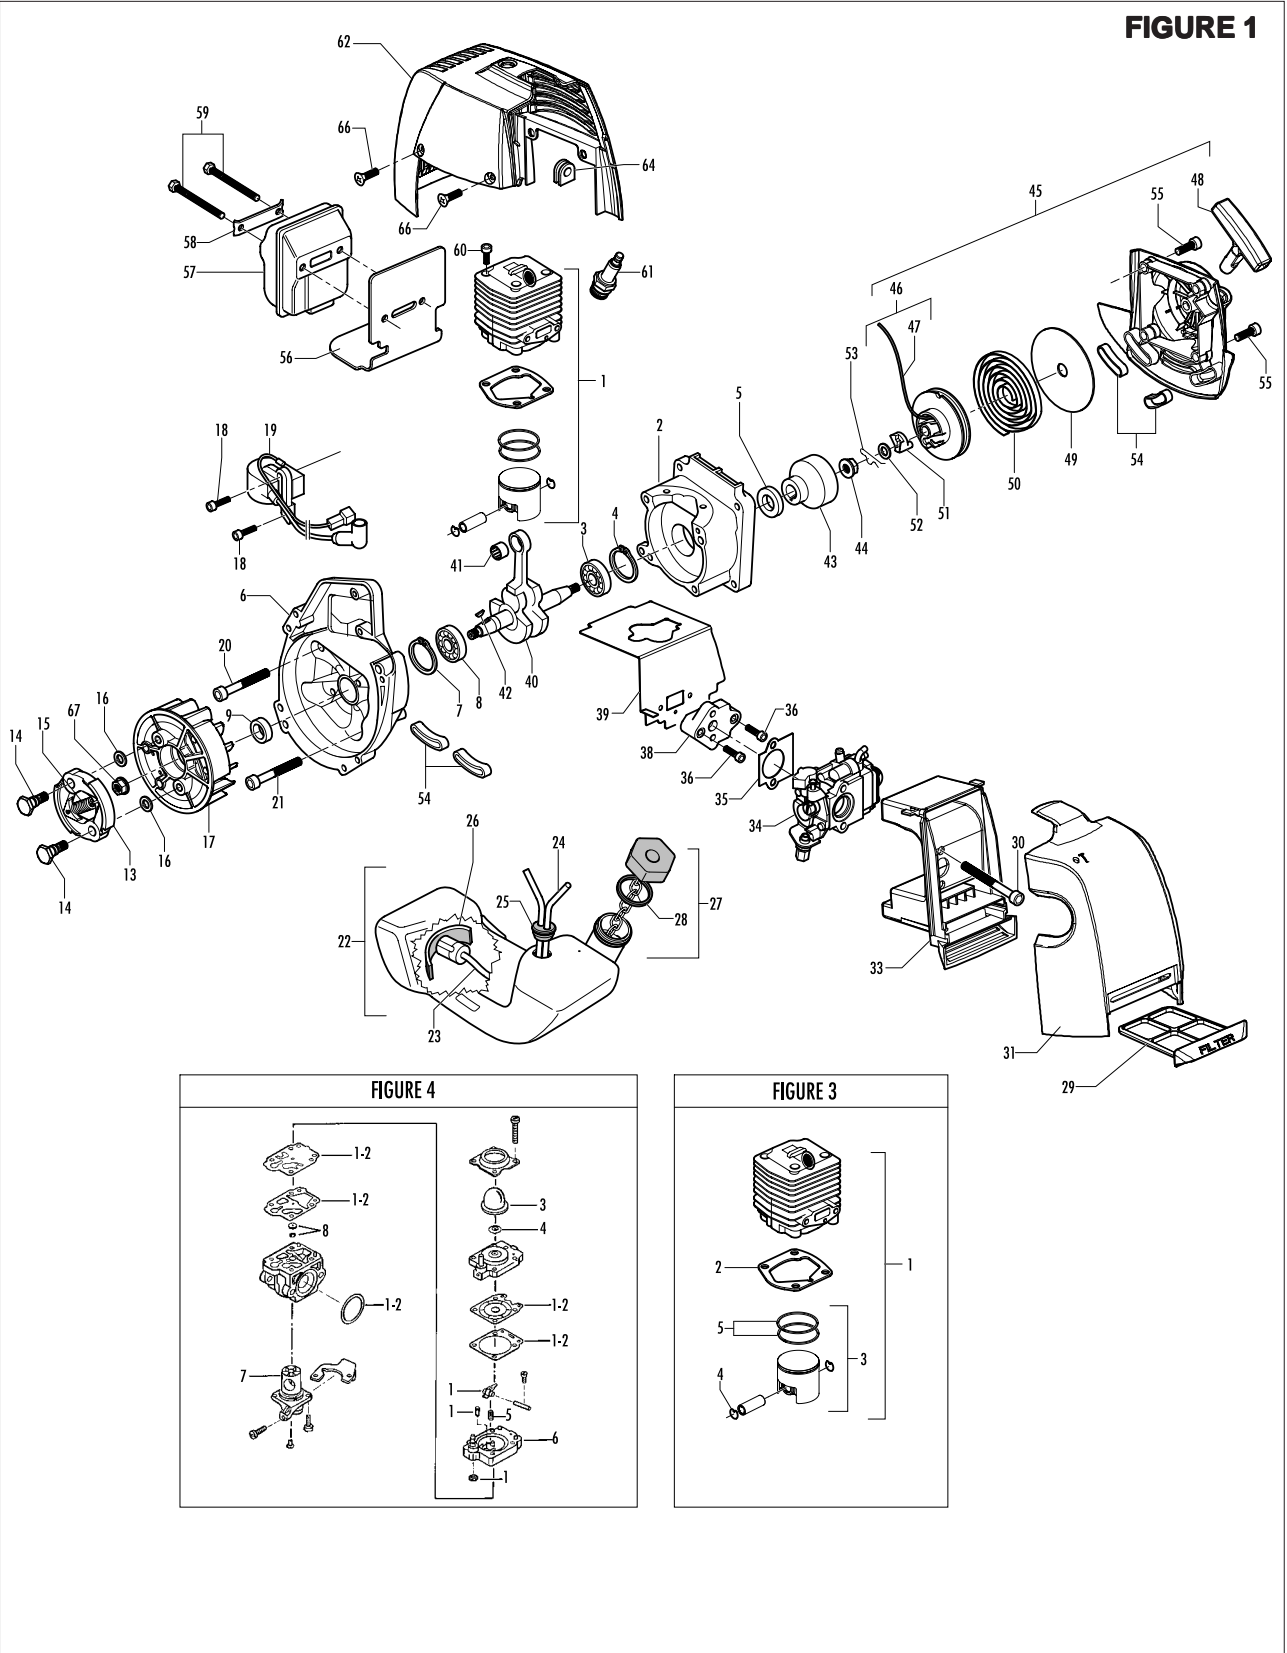

brand	MCCULLOCH

date	APR/03	SHEET 1/4

Model	Prefix
ELITE 3325	01

Product number
953900386