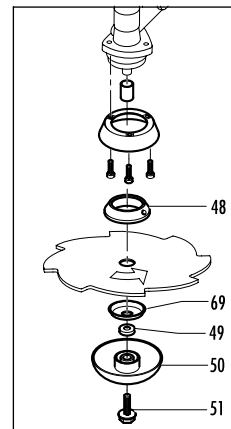

brand	MCCULLOCH

date	APR/03	SHEET 3/4

Model	Prefix
ELITE 3325	01

Product number
953900386

FIGURE 2