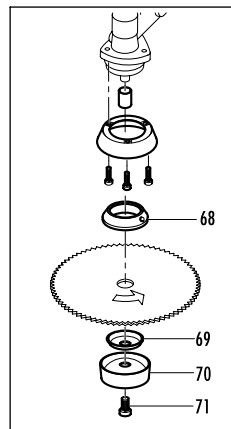

brand	MCCULLOCH

date	APR/03	SHEET 3/4

Model	Prefix
ELITE 3325	01

Product number
953900386

FIGURE 2