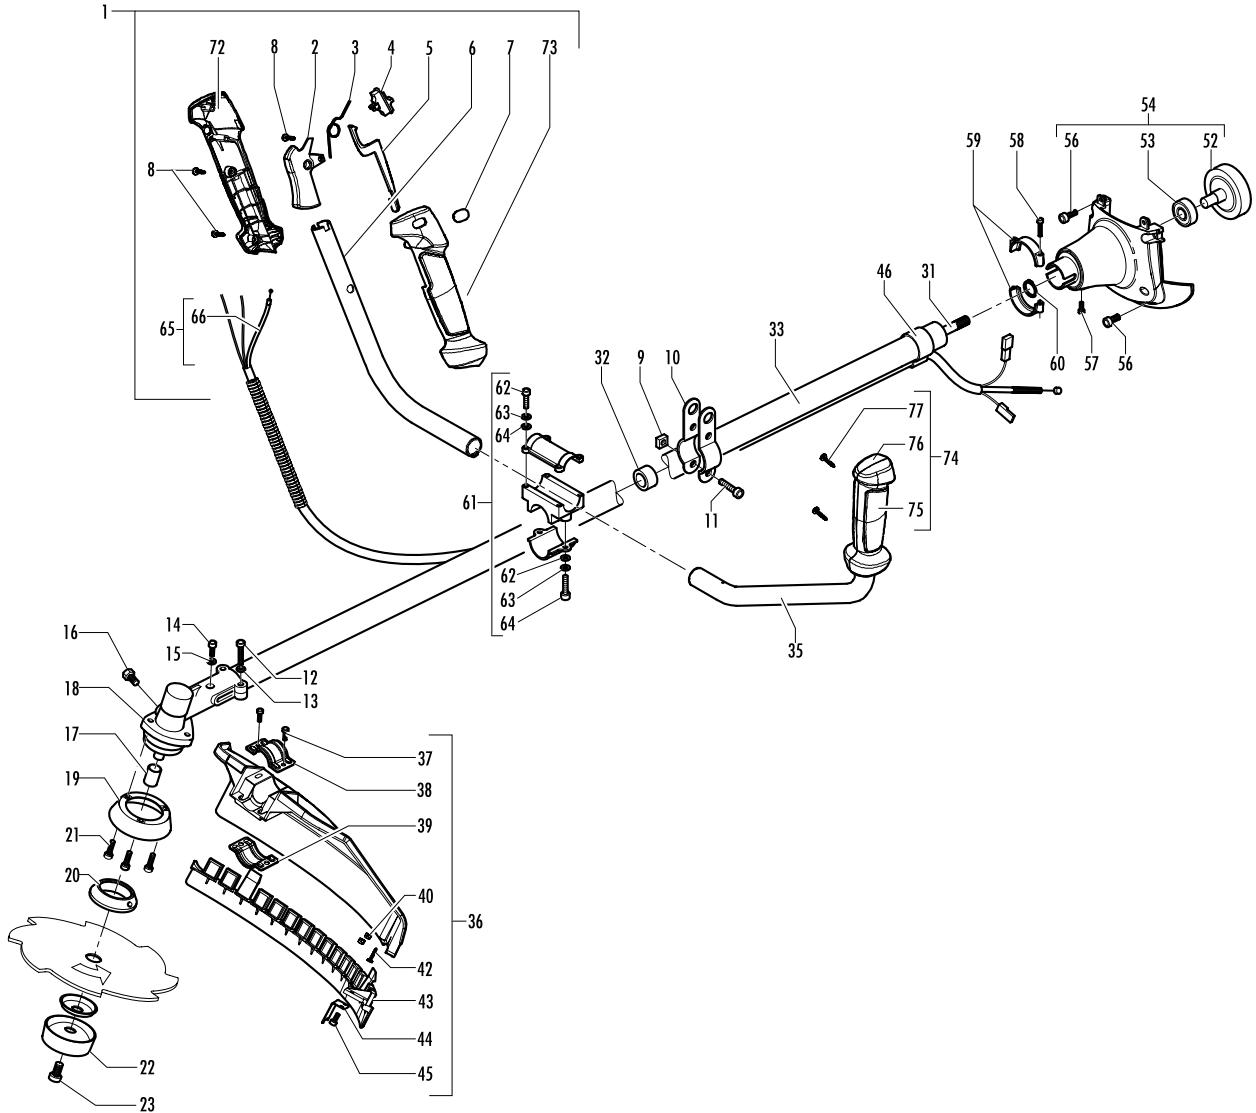

brand	MCCULLOCH

date	APR/03	SHEET 3/4

Model	Prefix
ELITE 3325	01

Product number
953900386

FIGURE 2