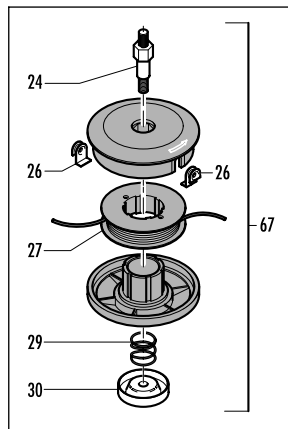

brand	MCCULLOCH

date	APR/03	SHEET 3/4

Model	Prefix
ELITE 3325	01

Product number
953900386

FIGURE 2