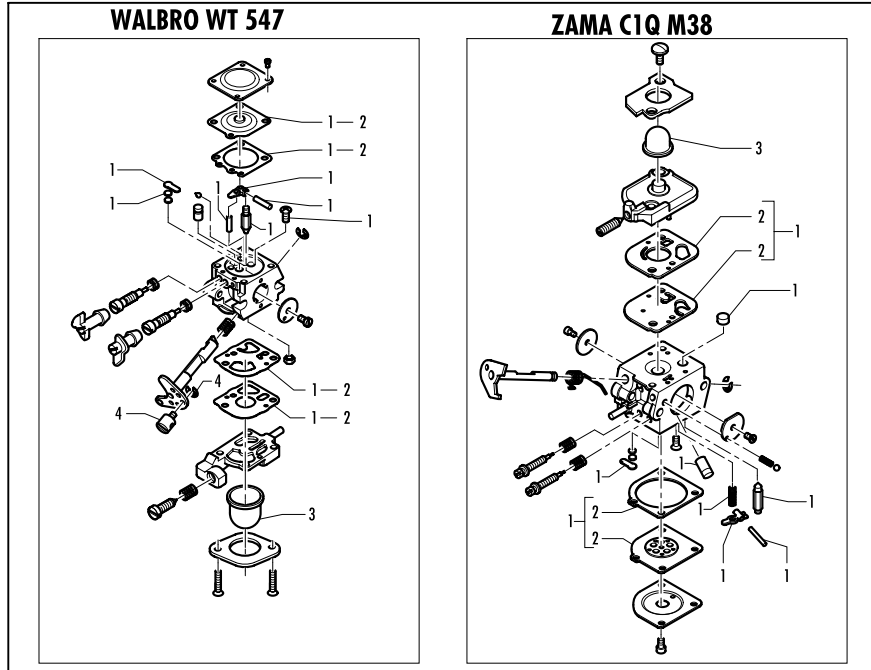

brand	MCCULLOCH

date	MAY/03	SHEET 1/4

Model	Prefix
CABRIO 261	02

Product number
953900244

FIGURE 4