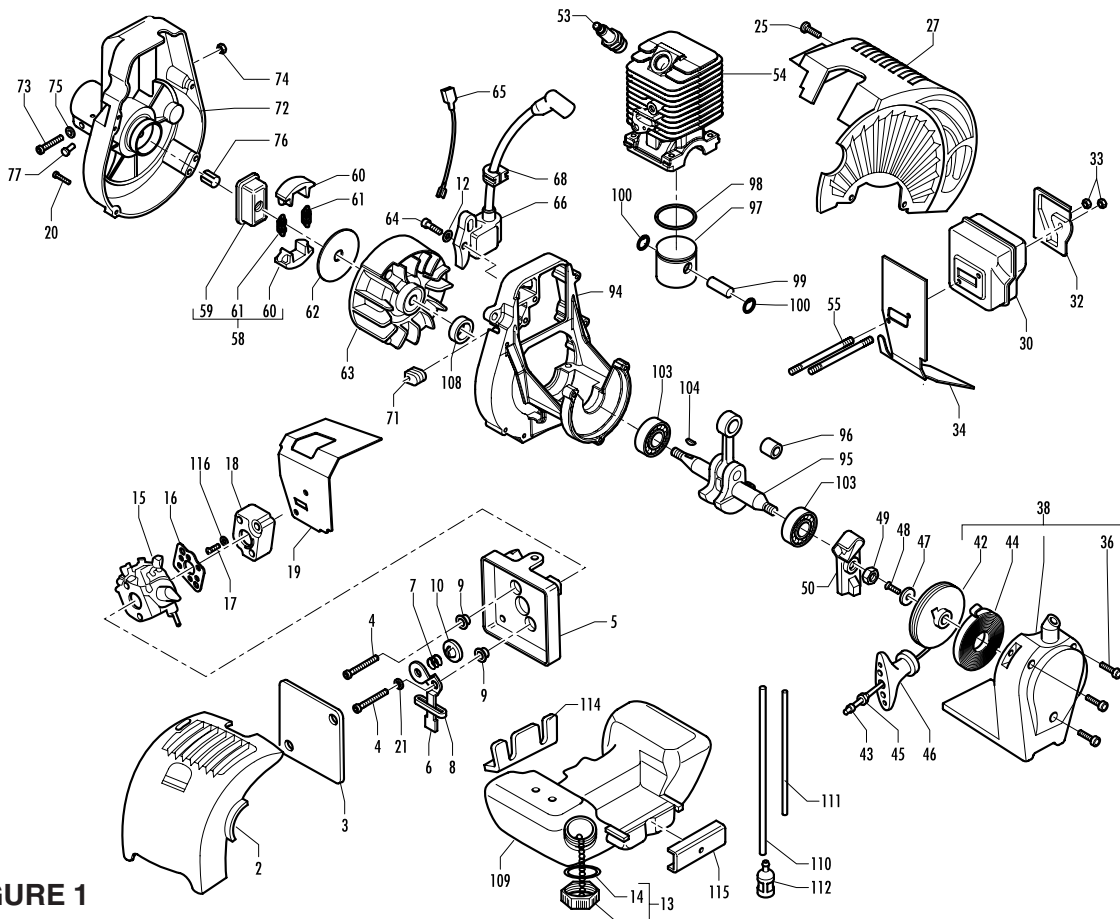

brand	MCCULLOCH

date	MAY/03	SHEET 1/4

Model	Prefix
CABRIO 261	02

Product number
953900244

FIGURE 1