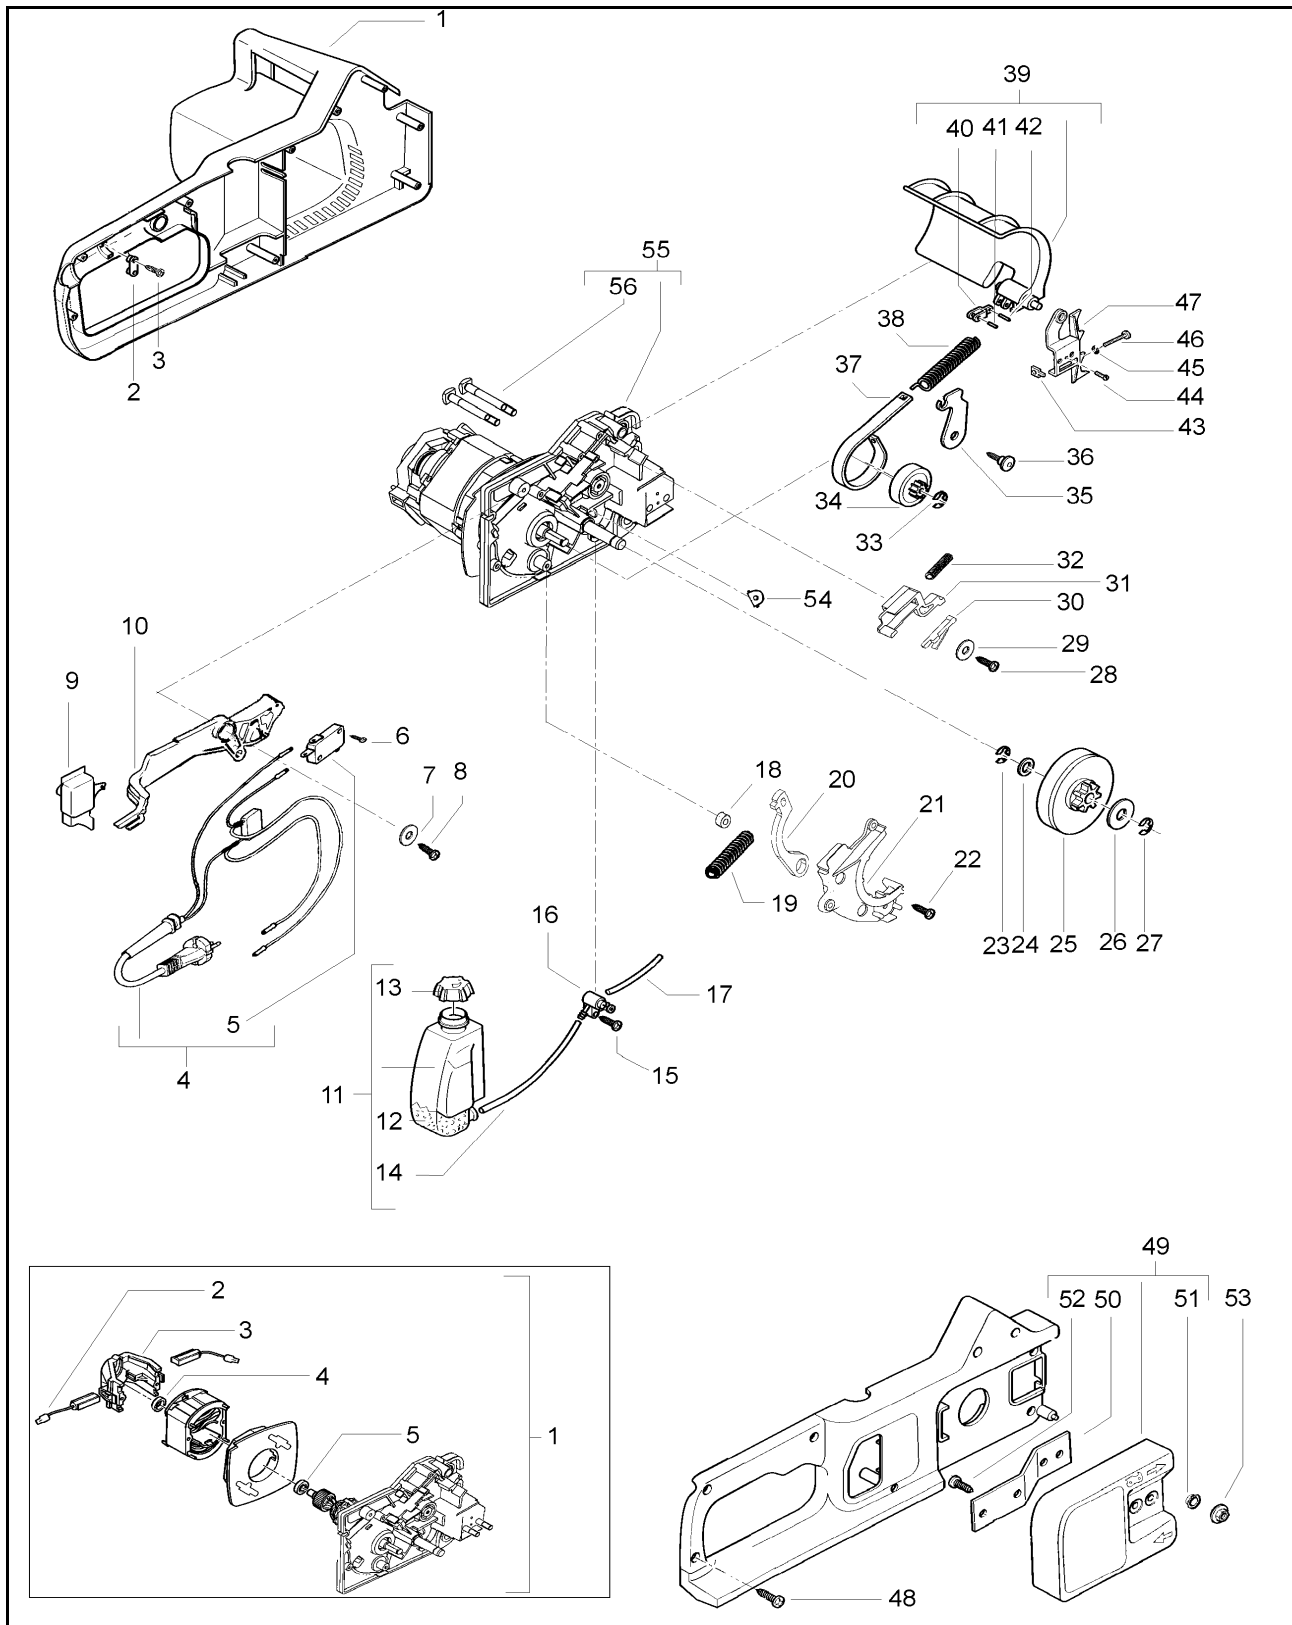

ELECTROLUX OUTDOOR PRODUCTS

PNC	Type/Prefix/nd	Model	Brand
953900602	06	TITANIUM ES 2200	McCULLOCH
953900612	06	TITANIUM ES 735	McCULLOCH
953900613 953900637	06	TITANIUM ES 740 " "	McCULLOCH
953900685	06	TITANIUM 3500	McCULLOCH

Number of Pages 1 of 3

Factory: IIQ - Valmadrera	Product Group: OP 93
Publication Number: EIPL2004_VP0411009	Petrol Portable
Publication Date: 26/07/05	Sub Group 9434

Service