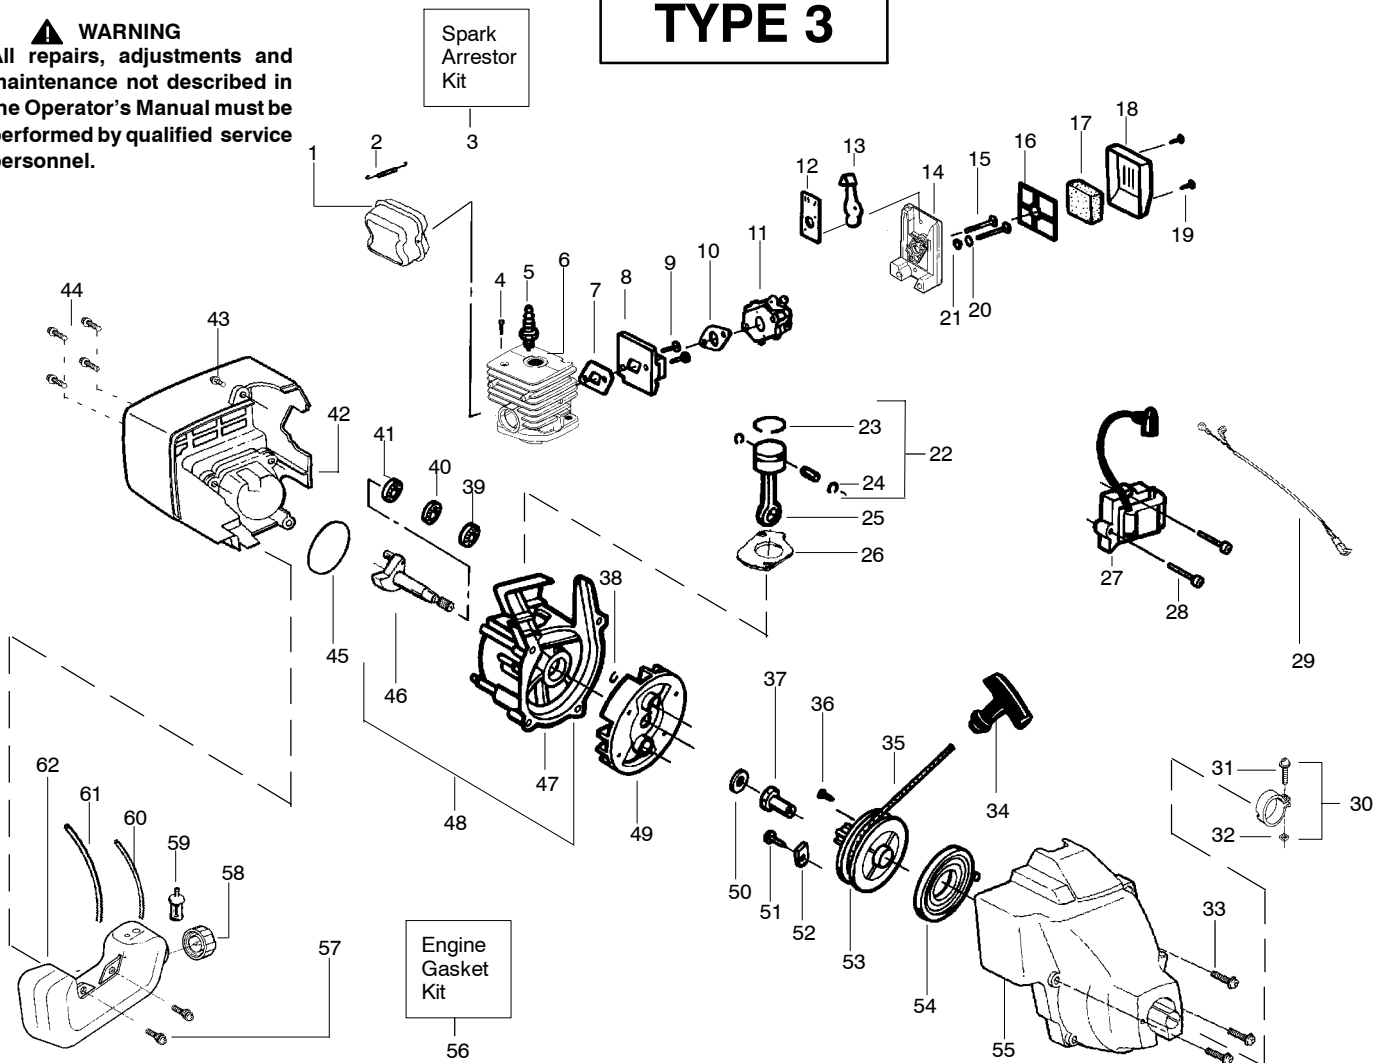

TYPE 3

⚠ WARNING
All repairs, adjustments and maintenance not described in the Operator's Manual must be performed by qualified service personnel.

Ref.	Part No.	Description	Ref.	Part No.	Description	Ref.	Part No.	Description
1.	530069660	Kit - Muffler (incl. 2)	23.	530055120	Ring-Piston	45.	530071363	O-Ring-C'case (kit)
2.	530042088	Spring-Muffler	24.	530015162	Retainer-Piston Pin	46.	530054753	Assy-Crankshaft
3.	530069380	Kit-Spark Arrestor	25.	530069945	Assy-Connecting Rod	47.	530071627	Kit-Crankcase (Incl. 39-41)
4.	530015953	Screw-Cylinder	26.	530071363	Gasket-Cylinder (kit)	48.	530071624	Assy-C'case & C'shaft (Incl. 38,46,47)
5.	Champion	Spark Plug (RCJ 6Y)	27.	530039163	Module-Ignition	49.	530069886	Assy-Flywheel
6.	530012416	Cylinder	28.	530016357	Screw	50.	530015828	Washer-Flat
7.	530071363	Gasket-Cyl/Carb.(kit)	29.	530049018	Assy-Switch Wire	51.	530015775	Screw
8.	530056403	Adaptor-Carb.	30.	530056365	Assy-Nose Cone Clamp (Incls. 31 & 32)	52.	530027523	Retainer
9.	530016014	Screw	31.	530016381	Screw-Nose Cone	53.	530069400	Kit-Starter Pulley (Incl. 36)
10.	530071363	Gasket-Carb.(kit)	32.	530016382	Nut-Nose Cone	54.	530042085	Spring-Starter
11.	530071630	Kit - Carburetor Ass'y (C1U-W7D)	33.	530015810	Screw	55.	530071677	Assy-Fan Hsg.
12.	530038747	Plate-Choke Mounting	34.	530027569	Handle-Starter	56.	530071363	Kit-Engine Gasket (Incl. 7,10,26,45)
13.	530038686	Shutter-Choke	35.	530069232	Kit - Rope	57.	530016379	Retainer-Fuel Tank
14.	530052431	Box-Air	36.	530016080	Screw	58.	530014347	Assy-Fuel Cap w/ret.
15.	530016353	Screw	37.	530038604	Coupling-Drive	59.	530095646	Assy-Fuel Pickup
16.	530036569	Plate - Filter Support	38.	530015941	Retain. Ring-C'shaft	60.	530069247	Kit-Fuel Line (Small)
17.	530036575	Foam-Air Filter	39.	530055728	Bearing-Outer	61.	530069216	Kit-Fuel Line (Large)
18.	530036568	Cover-Air Filter	40.	530071615	Kit-C'case Seal	62.	530049296	Assy-Fuel Tank (Incl. cap, fuel line, filter)
19.	530016349	Screw	41.	530032125	Bearing-Inner			
20.	530015852	Spacer-Choke	42.	530057026	Shroud-Rear			
21.	530015254	Washer	43.	530015934	Screw			
22.	530071357	Kit - Piston (Incl. 23, 24 & Pin)	44.	530015810	Screw			

✓ = NEW PART NUMBER FOR THIS IPL   * = REFER TO THE SERVICE REFERENCE INDICATED FOR MORE INFORMATION. (LOCATED AT END OF IPL)