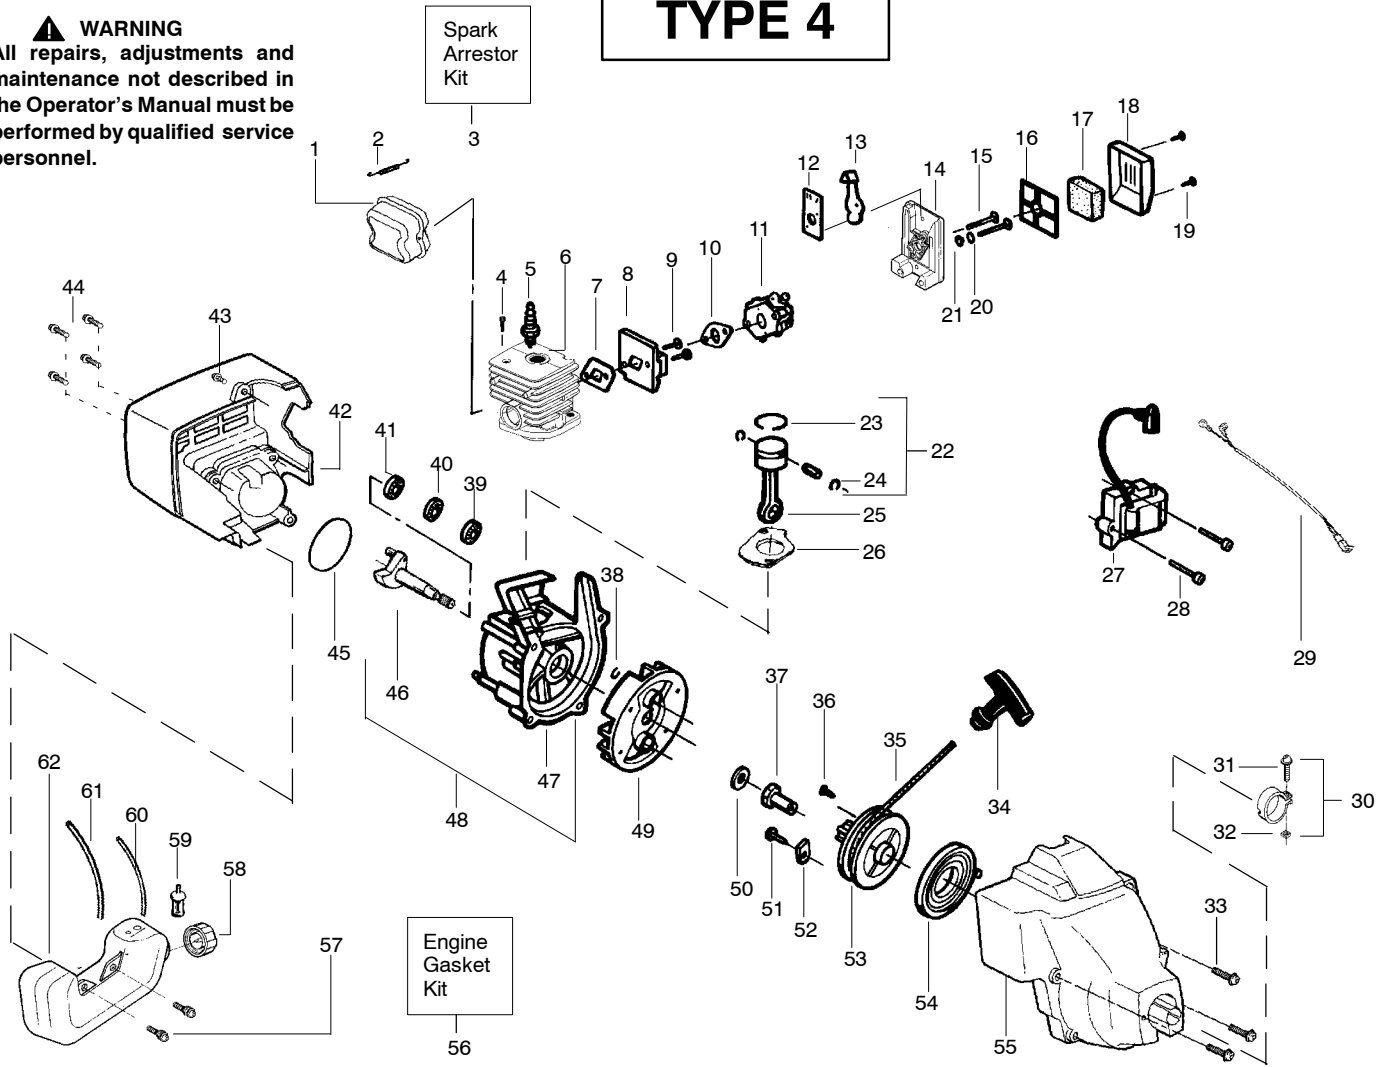

TYPE 4

⚠ WARNING
All repairs, adjustments and maintenance not described in the Operator's Manual must be performed by qualified service personnel.

Ref.	Part No.	Description	Ref.	Part No.	Description	Ref.	Part No.	Description
1.	530069660	Kit - Muffler (incl. 2)	23.	530055120	Ring-Piston	45.	530071363	O-Ring-C'case (kit)
2.	530042088	Spring-Muffler	24.	530015162	Retainer-Piston Pin	46.	530054753	Assy-Crankshaft
3.	530069380	Kit-Spark Arrestor	25.	530069945	Assy-Connecting Rod	47.	530071627	Kit-Crankcase (Incl. 39-41)
4.	530015953	Screw-Cylinder	26.	530071363	Gasket-Cylinder (kit)	48.	530071624	Assy-C'case & C'shaft (Incl. 38,46,47)
5.	Champion	Spark Plug (RCJ 6Y)	27.	530039163	Module-Ignition	49.	530069886	Assy-Flywheel
6.	530012416	Cylinder	28.	530016357	Screw	50.	530015828	Washer-Flat
7.	530071363	Gasket-Cyl/Carb.(kit)	29.	530049018	Assy-Switch Wire	51.	530015775	Screw
8.	530057634	Adaptor-Carb.	30.	530056365	Assy-Nose Cone Clamp (Incls. 31 & 32)	52.	530027523	Retainer
9.	530016014	Screw	31.	530016381	Screw-Nose Cone	53.	530069400	Kit-Starter Pulley (Incl. 36)
10.	530071363	Gasket-Carb.(kit)	32.	530016382	Nut-Nose Cone	54.	530042085	Spring-Starter
11.	530071630	Kit - Carburetor Ass'y (C1U-W7D)	33.	530015810	Screw	55.	530071677	Assy-Fan Hsg.
12.	530038747	Plate-Choke Mounting	34.	530027569	Handle-Starter	56.	530071363	Kit-Engine Gasket (Incl. 7,10,26,45)
13.	530038686	Shutter-Choke	35.	530069232	Kit - Rope	57.	530016379	Retainer-Fuel Tank
14.	530052431	Box-Air	36.	530016080	Screw	58.	530014347	Assy-Fuel Cap w/ret.
15.	530016393	Screw	37.	530038604	Coupling-Drive	59.	530095646	Assy-Fuel Pickup
16.	530036569	Plate - Filter Support	38.	530015941	Retain. Ring-C'shaft	60.	530069247	Kit-Fuel Line (Small)
17.	530036575	Foam-Air Filter	39.	530055728	Bearing-Outer	61.	530069216	Kit-Fuel Line (Large)
18.	530036568	Cover-Air Filter	40.	530071615	Kit-C'case Seal	62.	530049296	Assy-Fuel Tank (Incl. cap, fuel line, filter)
19.	530016349	Screw	41.	530032125	Bearing-Inner			
20.	530015852	Spacer-Choke	42.	530057026	Shroud-Rear			
21.	530015254	Washer	43.	530015934	Screw			
22.	530071833	Kit - Piston (Incl. 23, 24 & Pin)	44.	530015810	Screw			

✓ = NEW PART NUMBER FOR THIS IPL   ★ = REFER TO THE SERVICE REFERENCE INDICATED FOR MORE INFORMATION. (LOCATED AT END OF IPL)