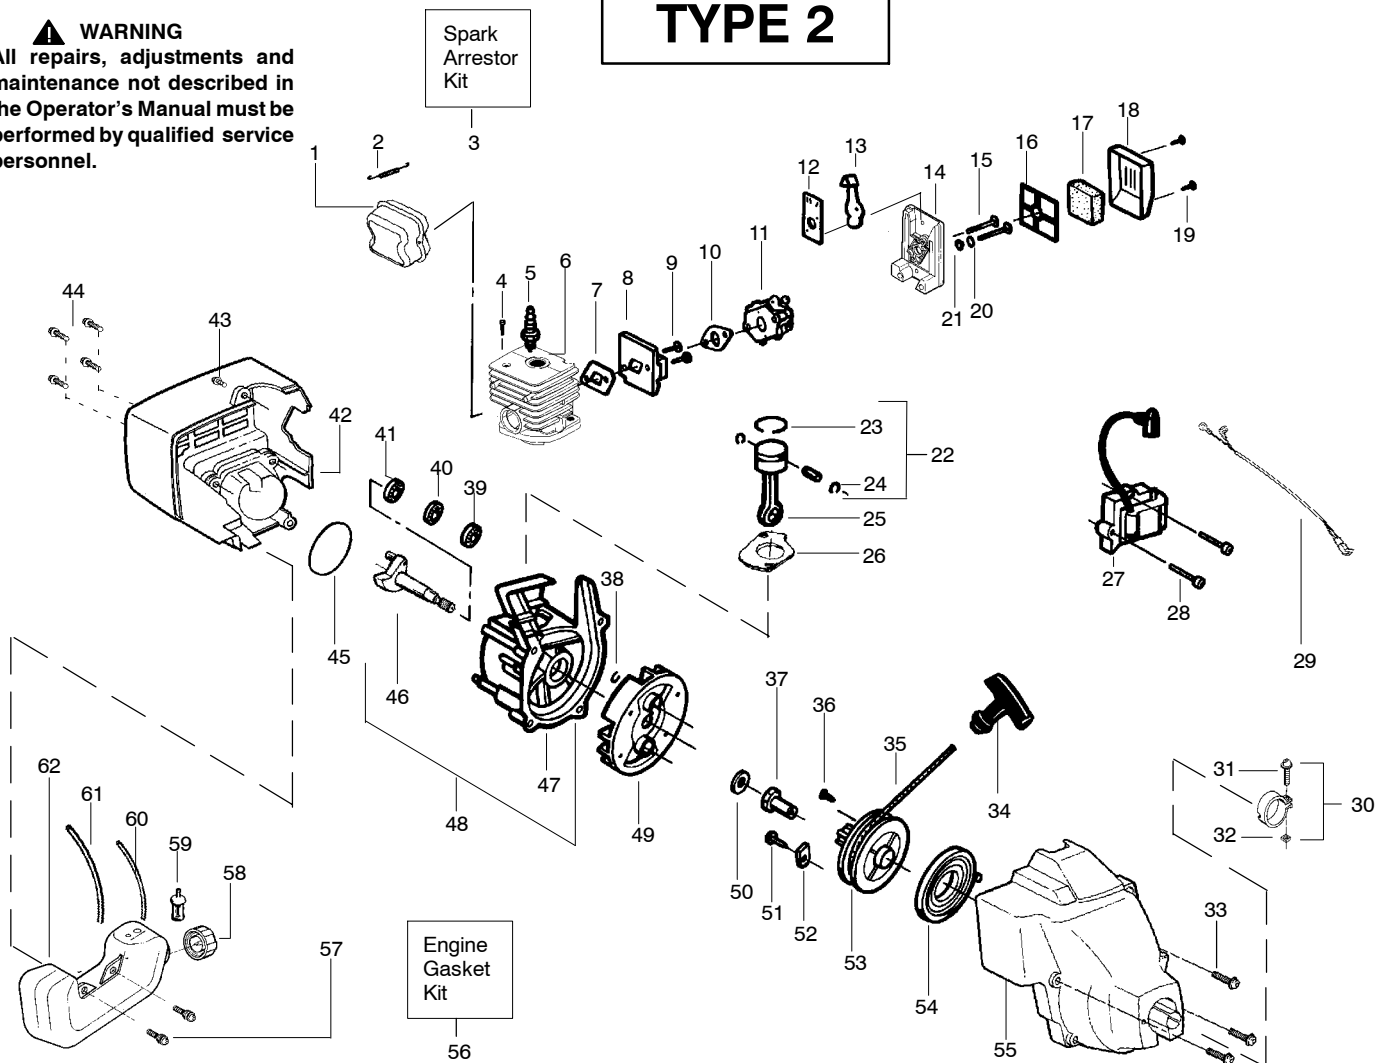

TYPE 2

⚠ WARNING
All repairs, adjustments and maintenance not described in the Operator's Manual must be performed by qualified service personnel.

Ref.	Part No.	Description	Ref.	Part No.	Description	Ref.	Part No.	Description
1.	530069660	Kit - Muffler (incl. 2)	23.	530055120	Ring-Piston	45.	530071363	O-Ring-C'case (kit)
2.	530042088	Spring-Muffler	24.	530015162	Retainer-Piston Pin	46.	530054753	Assy-Crankshaft
3.	530069380	Kit-Spark Arrestor	25.	530069945	Assy-Connecting Rod	47.	530071627	Kit-Crankcase (Incl. 39-41)
4.	530015953	Screw-Cylinder	26.	530071363	Gasket-Cylinder (kit)	48.	530071624	Assy-C'case & C'shaft (Incl. 38,46,47)
5.	Champion	Spark Plug (RCJ 6Y)	27.	530039163	Module-Ignition	49.	530069886	Assy-Flywheel
6.	530012416	Cylinder	28.	530016357	Screw	50.	530015828	Washer-Flat
7.	530071363	Gasket-Cyl/Carb.(kit)	29.	530049018	Assy-Switch Wire	51.	530015775	Screw
8.	530056403	Adaptor-Carb.	30.	530056365	Assy-Nose Cone Clamp (Incls. 31 & 32)	52.	530027523	Retainer
9.	530016014	Screw	31.	530016381	Screw-Nose Cone	53.	530069400	Kit-Starter Pulley (Incl. 36)
10.	530071363	Gasket-Carb.(kit)	32.	530016382	Nut-Nose Cone	54.	530042085	Spring-Starter
11.	530071630	Kit - Carburetor Ass'y (C1U-W7D)	33.	530015810	Screw	55.	530054319	Assy-Fan Hsg.
12.	530038747	Plate-Choke Mounting	34.	530027569	Handle-Starter	56.	530071363	Kit-Engine Gasket (Incl. 7,10,26,45)
13.	530038686	Shutter-Choke	35.	530069232	Kit - Rope	57.	530016379	Retainer-Fuel Tank
14.	530052431	Box-Air	36.	530016080	Screw	58.	530014347	Assy-Fuel Cap w/ret.
15.	530016353	Screw	37.	530038604	Coupling-Drive	59.	530095646	Assy-Fuel Pickup
16.	530036569	Plate - Filter Support	38.	530015941	Retain. Ring-C'shaft	60.	530069247	Kit-Fuel Line (Small)
17.	530036575	Foam-Air Filter	39.	530055728	Bearing-Outer	61.	530069216	Kit-Fuel Line (Large)
18.	530036568	Cover-Air Filter	40.	530071615	Kit-C'case Seal	62.	530049296	Assy-Fuel Tank (Incl. cap, fuel line, filter)
19.	530016349	Screw	41.	530032125	Bearing-Inner			
20.	530015852	Spacer-Choke	42.	530056548	Shroud-Rear			
21.	530015254	Washer	43.	530015934	Screw			
22.	530071357	Kit - Piston (Incl. 23, 24 & Pin)	44.	530015810	Screw			

✓ = NEW PART NUMBER FOR THIS IPL   ★ = REFER TO THE SERVICE REFERENCE INDICATED FOR MORE INFORMATION. (LOCATED AT END OF IPL)