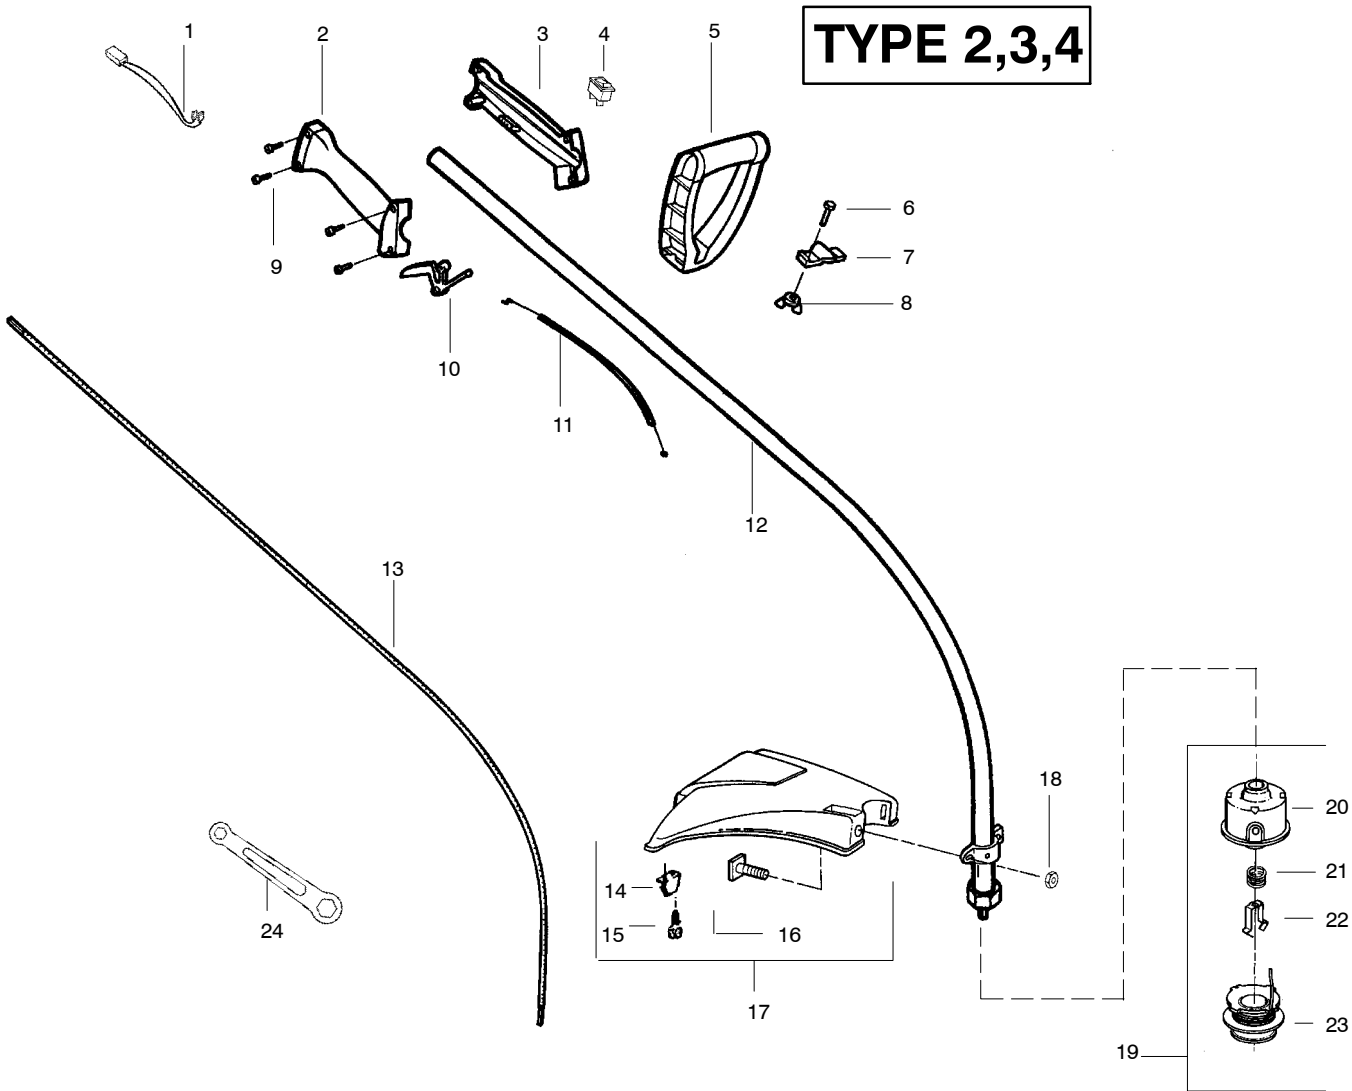

Ref.	Part No.	Description	Ref.	Part No.	Description
1.	530054183	Ass'y. - Wire	19.	538248285	Cutting Head (Incl. 20 - 24)
2.	530038581	Throttle Hsg. (Right)	20.	530069690	Hub Ass'y.
3.	530095382	Throttle Hsg. (Left)	21.	530401464	Spring - Compression
4.	530069572	Kit - Switch	22.	530401466	Clip - Retainer
5.	530038708	Assist Handle	23.	530401467	Screw w/Washer - Head
6.	530015820	Bolt	24.	538248287	Spool w/Line
7.	530094742	Clamp - Handle			
8.	530016118	Wingnut			
9.	530016273	Screw - Throttle Hsg.			
10.	530038682	Trigger			
11.	530071548	Kit - Throttle			
12.	530071425	Kit - Drive Shaft Hsg. Ass'y			
13.	530095613	Drive Shaft - 45"			
14.	530052287	Line Limiter			
15.	530015966	Screw - Line Limiter			
16.	530015820	Bolt			
17.	530069686	Kit - Shield Ass'y. (Incl. 14, 15, 16 & 18)			
18.	530016118	Wingnut			
				Not Shown	
				-	Operator Manual
				530163337	Scan
				530163334	Euro

✓ = NEW PART NUMBER FOR THIS IPL      ★ = REFER TO THE SERVICE REFERENCE INDICATED FOR MORE INFORMATION. (LOCATED AT END OF IPL)

Ref.	Part No.	Description	Ref.	Part No.	Description
1.	530054183	Ass'y. - Wire	19.	530095968	Cutting Head (Incl. 20-23)
2.	530038581	Throttle Hsg. (Right)	20.	530095770	Hub Ass'y.
3.	530095382	Throttle Hsg. (Left)	21.	530401958	Spring - Compression
4.	530069572	Kit - Switch	22.	530401957	Clip - Retainer
5.	530038708	Assist Handle	23.	530095434	Spool w/Line
6.	530015820	Bolt	24.	530056401	Wrench
7.	530094742	Clamp - Handle			
8.	530016152	Wingnut			
9.	530016273	Screw - Throttle Hsg.			
10.	530038682	Trigger			
11.	530071548	Kit - Throttle			
12.	530071313	Kit - Drive Shaft Hsg. Ass'y			
13.	530095613	Drive Shaft - Flex - 45"			
14.	530052286	Line Limiter			
15.	530015886	Screw - Line Limiter			
16.	530015820	Bolt			
17.	530071683	Kit - Shield Ass'y. (Incl. 14, 15, 16 & 18)			
18.	530015197	nut			
				Not Shown	
				-	Operator Manual
			↙	530166186	Scan
			↙	530166187	Euro
			↙	530150312	Decal - Shaft Warning