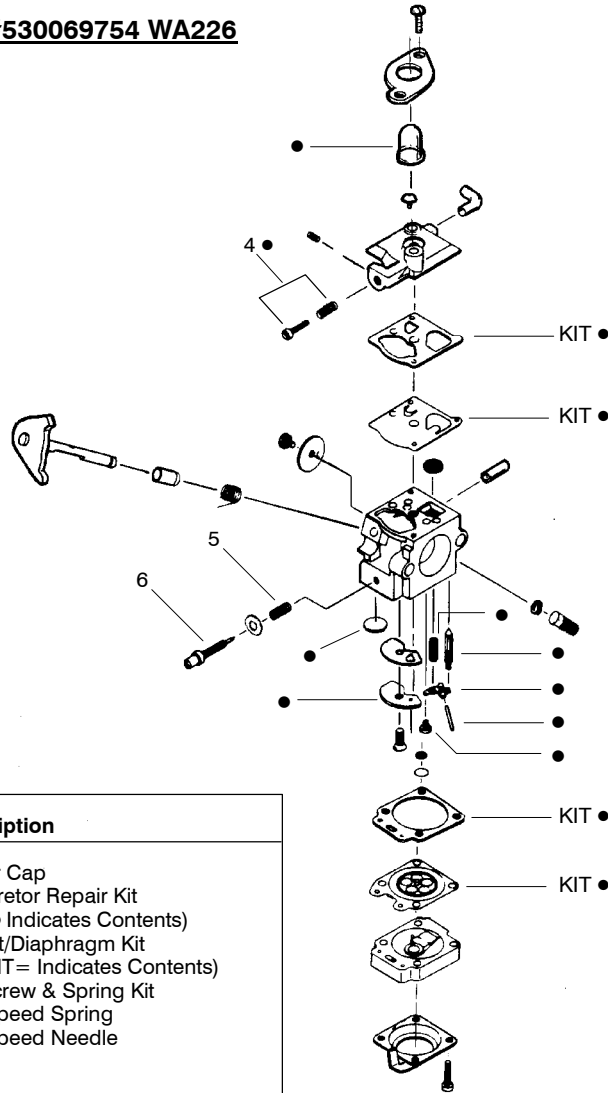

Carburetor Assembly #530069754 WA226

Ref.	Part No.	Description
1.	530038403	Limiter Cap
2.	530069842	Carburetor Repair Kit (● Indicates Contents)
3.	530069844	Gasket/Diaphragm Kit (KIT= Indicates Contents)
4.	530035296	Idle Screw & Spring Kit
5.	530035342	Low Speed Spring
6.	530035341	Low Speed Needle

Kit - Carburetor Assembly No. 530071630 - C1U-W7D

Note: No Repair kits are available for this carburetor, please order the complete assembly part number 530-071630 (C1U-W7D)