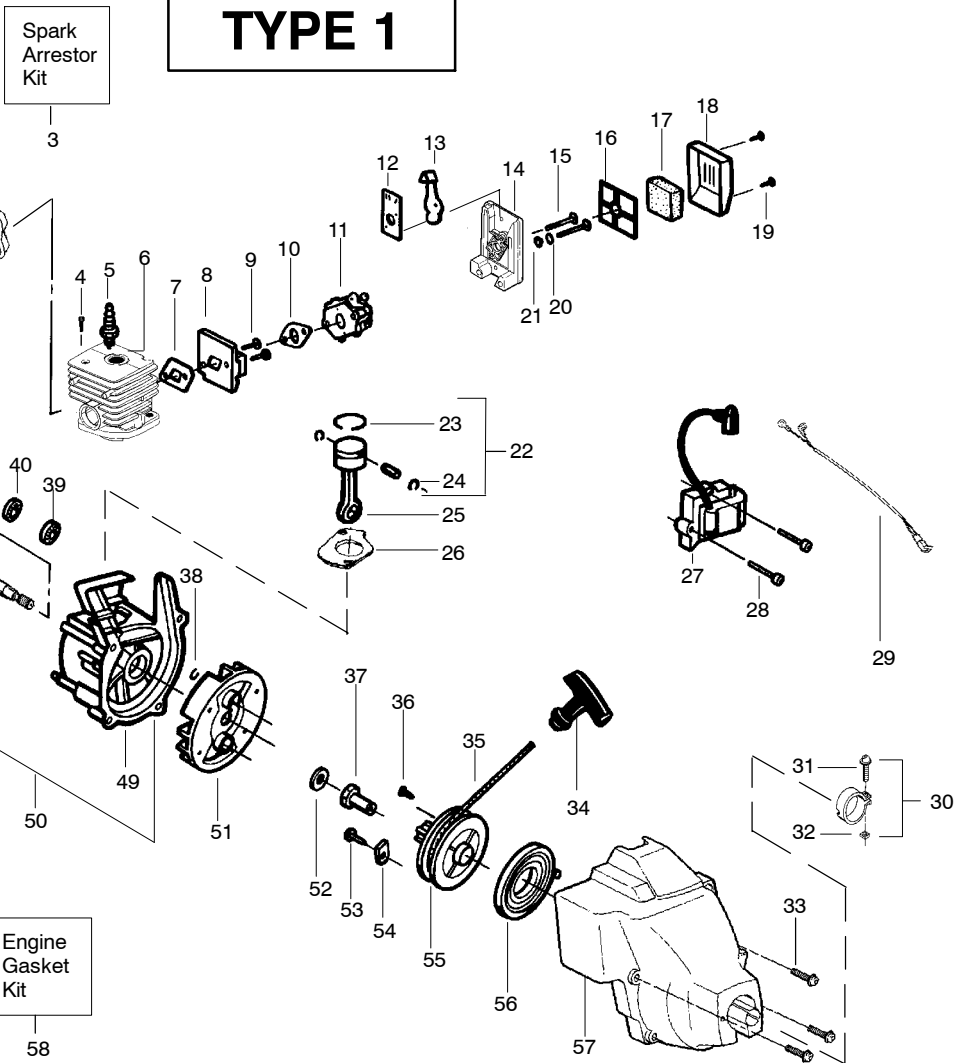

⚠ WARNING
All repairs, adjustments and maintenance not described in the Operator's Manual must be performed by qualified service personnel.

Ref.	Part No.	Description	Ref.	Part No.	Description	Ref.	Part No.	Description
1.	530069660	Kit - Muffler (incl. 2)	23.	530036404	Ring-Piston	46.	530037045	Guard-Muffler
2.	530042088	Spring-Muffler	24.	530015162	Retainer-Piston Pin	47.	530069616	O-Ring-C'case (kit)
3.	530069380	Kit-Spark Arrestor	25.	530069615	Assy-Connecting Rod	48.	530054753	Assy-Crankshaft
4.	530015953	Screw-Cylinder	26.	530069616	Gasket-Cylinder (kit)	49.	530071627	Kit-Crankcase (Incl. 39-41)
5.	Champion	Spark Plug (RCJ 6Y)	27.	530039163	Module-Ignition	50.	530071360	Assy-C'case & C'shaft (Incl. 38,48,49)
6.	530069619	Kit - Cylinder	28.	530015954	Screw	51.	530069886	Assy-Flywheel
7.	530069616	Gasket-Cyl/Carb.(kit)	29.	530049018	Assy-Switch Wire	52.	530015828	Washer-Flat
8.	530047659	Adaptor-Carb.	30.	530056365	Assy-Nose Cone Clamp (Incls. 31 & 32)	53.	530015775	Screw
9.	530016014	Screw	31.	530016381	Screw-Nose Cone	54.	530027523	Retainer
10.	530069616	Gasket-Carb.(kit)	32.	530016382	Nut-Nose Cone	55.	530069400	Kit-Starter Pulley (Incl. 36)
11.	---	Kit - Carburetor Ass'y (WA-226) (C1U-W7D)	33.	530015810	Screw	56.	530042085	Spring-Starter
12.	530038747	Plate-Choke Mounting	34.	530027569	Handle-Starter	57.	530054319	Assy-Fan Hsg.
13.	530038686	Shutter-Choke	35.	530069232	Kit - Rope	58.	530069616	Kit-Engine Gasket (Incl. 7,10,26,47)
14.	530052431	Box-Air	36.	530016080	Screw	59.	530016379	Retainer-Fuel Tank
15.	530016353	Screw	37.	530038604	Coupling-Drive	60.	530014347	Assy-Fuel Cap w/ret.
16.	530036569	Plate - Filter Support	38.	530015941	Retain. Ring-C'shaft	61.	530095646	Assy-Fuel Pickup
17.	530036575	Foam-Air Filter	39.	530055728	Bearing-Outer	62.	530069247	Kit-Fuel Line (Small)
18.	530036568	Cover-Air Filter	40.	530071615	Kit-C'case Seal	63.	530069216	Kit-Fuel Line (Large)
19.	530015880	Screw	41.	530032125	Bearing-Inner	64.	530049296	Assy-Fuel Tank (Incl. cap, fuel line, filter)
20.	530015852	Spacer-Choke	42.	530054295	Shroud-Rear			
21.	530015254	Washer	43.	530015934	Screw			
22.	530069621	Kit - Piston (Incl. 23, 24 & Pin)	44.	530015810	Screw			
			45.	530015675	Screw			

↙ = NEW PART NUMBER FOR THIS IPL   ★ = REFER TO THE SERVICE REFERENCE INDICATED FOR MORE INFORMATION. (LOCATED AT END OF IPL)