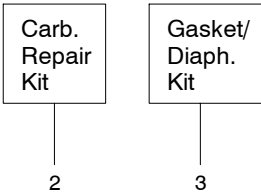

✓ = NEW PART NUMBER FOR THIS IPL    \* = REFER TO THE SERVICE REFERENCE INDICATED FOR MORE INFORMATION. (LOCATED AT END OF IPL)

✓ = NEW PART NUMBER FOR THIS IPL    ★ = REFER TO THE SERVICE REFERENCE INDICATED FOR MORE INFORMATION. (LOCATED AT END OF IPL)

**Carburetor Assembly #530069754 WA226**

Ref.	Part No.	Description
1.	530038403	Limiter Cap
2.	530069842	Carburetor Repair Kit (● Indicates Contents)
3.	530069844	Gasket/Diaphragm Kit (KIT= Indicates Contents)
4.	530035296	Idle Screw & Spring Kit
5.	530035342	Low Speed Spring
6.	530035341	Low Speed Needle