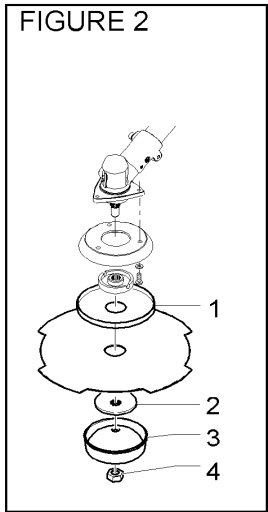

FIGURE 1

Item	P/N McC	P/N ELX	Qty	DESCRIPTION
------	---------	---------	-----	-------------

Item	P/N McC	P/N ELX	Qty	DESCRIPTION
------	---------	---------	-----	-------------

FIGURE 1

1	227280	538227280	1	trigger box assy
2	• 240618	538240618	2	screw 3x16
3	• 240883	538240883	4	screw 3x20
5	• 229836	538229836	1	half trigger box (right)
6	• 229819	538229819	1	safety lever
7	• 227067	538227067	1	cable/switch assy
8	•• 236394	538236394	1	switch
9	•• 227073	538227073	1	gas cable
10	• 235912	538235912	1	nut M6
11	• 229837	538229837	1	half trigger box (left)
12	• 229824	538229824	1	throttle advance slide
13	• 241296	538241296	1	throttle trigger
14	• 240019	538240019	1	throttle trigger spring
15	• 229823	538229823	1	throttle advance pin
16	• 229973	538229973	1	throttle advance spring
17	• 227065	538227065	1	retain
25	236981	538236981	2	screw
26	240486	538240486	1	drive shaft
27	242442	538242442	1	shaft assy
28	• 228192	538228192	5	bushing
39	242728	538242728	1	gear box
40	• 240151	538240151	1	screw M8x10
41	235802	538235802	1	screw 5x14
42	235803	538235803	1	screw 5x25
43	236529	538236529	2	split washer
44	242729	538242729	1	flange adapter
45	240688	538240688	3	screw M5 and washer
A 46	242815	538242815	1	flange
B 47	241155	538241155	1	spacer
A 48		FIGURE 4	1	string head
B 49	249155	538249155	1	guard ass'y
B 50	• 242644	538242644	1	guard extension
51	• 240862	538240862	1	screw M5x14
53	• 242752	538242752	1	lower clamp
54	• 242629	538242629	1	upper clamp
55	• 227563	538227563	4	screw M5x16
56	• 241973	538241973	1	line cutter
57	• 229208	538229208	2	nut
59	227068	538227068	1	front handle assy
60	• 228320	538228320	4	screw
61	• 236936	538236936	4	washer
62	• 227046	538227046	1	clamp
63	• 236642	538236642	4	nut