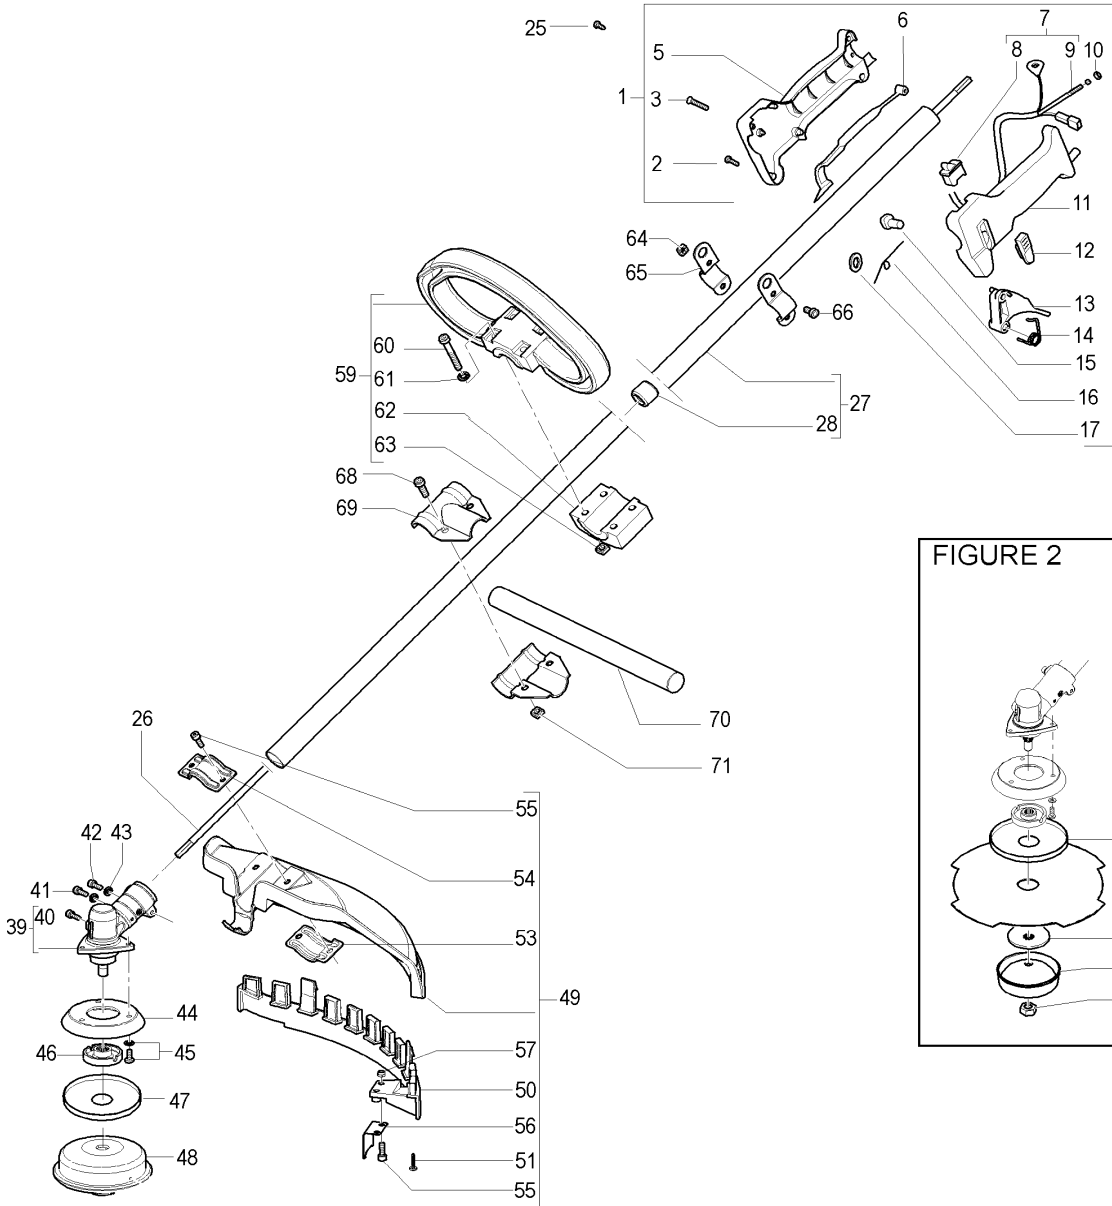

FIGURE 1

Item	P/N McC	P/N ELX	Qty	DESCRIPTION
------	---------	---------	-----	-------------

Item	P/N McC	P/N ELX	Qty	DESCRIPTION
------	---------	---------	-----	-------------

FIGURE 1

1	227280	538227280	1	trigger box assy
2	• 240618	538240618	2	screw 3x16
3	• 240883	538240883	4	screw 3x20
5	• 229836	538229836	1	half trigger box (right)
6	• 229819	538229819	1	safety lever
7	• 227067	538227067	1	cable/switch assy
8	•• 236394	538236394	1	switch
9	•• 227073	538227073	1	gas cable
10	• 235912	538235912	1	nut M6
11	• 229837	538229837	1	half trigger box (left)
12	• 229824	538229824	1	throttle advance slide
13	• 241296	538241296	1	throttle trigger
14	• 240019	538240019	1	throttle trigger spring
15	• 229823	538229823	1	throttle advance pin
16	• 229973	538229973	1	throttle advance spring
17	• 227065	538227065	1	retain
25	236981	538236981	2	screw
26	240486	538240486	1	drive shaft
27	242442	538242442	1	shaft assy
28	• 228192	538228192	5	bushing
39	242728	538242728	1	gear box
40	• 240151	538240151	1	screw M8x10
41	235802	538235802	1	screw 5x14
42	235803	538235803	1	screw 5x25
43	236529	538236529	2	split washer
44	242729	538242729	1	flange adapter
45	240688	538240688	3	screw M5 and washer
A 46	242815	538242815	1	flange
B 47	241155	538241155	1	spacer
A 48		FIGURE 4	1	string head
B 49	249155	538249155	1	guard ass'y
B 50	• 242644	538242644	1	guard extension
51	• 240862	538240862	1	screw M5x14
53	• 242752	538242752	1	lower clamp
54	• 242629	538242629	1	upper clamp
55	• 227563	538227563	4	screw M5x16
56	• 241973	538241973	1	line cutter
57	• 229208	538229208	2	nut
59	227068	538227068	1	front handle assy
60	• 228320	538228320	4	screw
61	• 236936	538236936	4	washer
62	• 227046	538227046	1	clamp
63	• 236642	538236642	4	nut