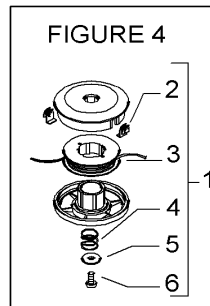

FIGURE 1

Item	P/N McC	P/N ELX	Qty	DESCRIPTION
------	---------	---------	-----	-------------

Item	P/N McC	P/N ELX	Qty	DESCRIPTION
------	---------	---------	-----	-------------

FIGURE 1

1	227280	538227280	1	trigger box assy
2	• 240618	538240618	2	screw 3x16
3	• 240883	538240883	4	screw 3x20
5	• 229836	538229836	1	half trigger box (right)
6	• 229819	538229819	1	safety lever
7	• 227067	538227067	1	cable/switch assy
8	•• 236394	538236394	1	switch
9	•• 227073	538227073	1	gas cable
10	• 235912	538235912	1	nut M6
11	• 229837	538229837	1	half trigger box (left)
12	• 229824	538229824	1	throttle advance slide
13	• 241296	538241296	1	throttle trigger
14	• 240019	538240019	1	throttle trigger spring
15	• 229823	538229823	1	throttle advance pin
16	• 229973	538229973	1	throttle advance spring
17	• 227065	538227065	1	retain
25	236981	538236981	2	screw
26	240486	538240486	1	drive shaft
27	242442	538242442	1	shaft assy
28	• 228192	538228192	5	bushing
39	242728	538242728	1	gear box
40	• 240151	538240151	1	screw M8x10
41	235802	538235802	1	screw 5x14
42	235803	538235803	1	screw 5x25
43	236529	538236529	2	split washer
44	242729	538242729	1	flange adapter
45	240688	538240688	3	screw M5 and washer
A 46	242815	538242815	1	flange
B 47	241155	538241155	1	spacer
A 48		FIGURE 4	1	string head
B 49	249155	538249155	1	guard ass'y
B 50	• 242644	538242644	1	guard extension
51	• 240862	538240862	1	screw M5x14
53	• 242752	538242752	1	lower clamp
54	• 242629	538242629	1	upper clamp
55	• 227563	538227563	4	screw M5x16
56	• 241973	538241973	1	line cutter
57	• 229208	538229208	2	nut
59	227068	538227068	1	front handle assy
60	• 228320	538228320	4	screw
61	• 236936	538236936	4	washer
62	• 227046	538227046	1	clamp
63	• 236642	538236642	4	nut