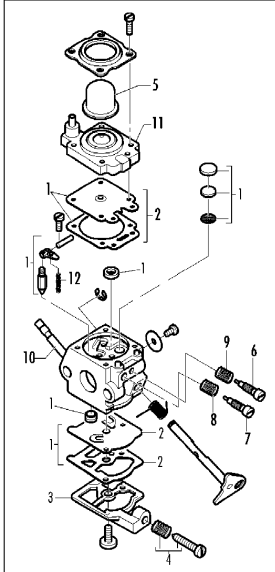

FIGURE 3

Item	P/N McC	P/N ELX	Qty	DESCRIPTION
FIGURE 1				
1	FIGURE 3			
2	247936	538247936	1	crankcase kit (starter)
3	• 235900	538235900	1	ball bearing 6002(15/32/9)
4	• 235899	538235899	1	seeger
C 5	• 228872	538228872	1	seal 13-32-5 (S7)
6	247935	538247935	1	crankcase kit (Flywheel)
7	• 235899	538235899	1	seeger ring
8	• 235900	538235900	1	ball bearing 6002(15/32/9)
C 9	• 228872	538228872	1	seal 13-32-5 (S7)
B 13	247937	538247937	1	clutch assy
14	• 241269	538241269	2	pin
C 15	• 241270	538241270	1	clutch spring
16	• 236956	538236956	2	washer
17	241240	538241240	1	flywheel
18	235806	538235806	2	screw M5x20
C 19	241298	538241298	1	ignition coil
20	235808	538235808	2	screw M5x50
21	235804	538235804	2	screw M5x30
C 22	241541	538241541	1	tank mix assy
B 23	• 229809	538229809	1	hose fuel mm245
B 24	• 229743	538229743	1	hose fuel 150mm
C 25	• 235675	538235675	1	fuel tank grommet
A 26	240452	538240452	1	pick up fuel
B 27	236563	538236563	1	fuel cap ass'y
A 28	• 236564	538236564	1	cap gasket
29	242711	538242711	1	air filter cover
B 30	241523	538241523	1	air filter
31	235642	538235642	2	nut M5
32	235248	538235248	2	washer
33	237452	538237452	1	air filter box
A 34	227417	538227417	1	gasket
C 35	FIGURE 5			
36	227255	538227255	1	choke knob
A 37	227692	538227692	1	gasket
38	235248	538235248	2	washer
39	235803	538235803	2	screw M5x25
40	241266	538241266	1	crankshaft assy
C 41	• 235742	538235742	1	needle bearing Ø 9x14x12
C 42	227631	538227631	1	key
43	242800	538242800	1	starter pawl ass'y
44	235218	538235218	1	nut M8
C 45	242808	538242808	1	starter assy
B 46	• 249163	538249163	1	pulley/rope
A 47	• 227703	538227703	1	rope
48	• 240884	538240884	1	starter handle
49	• 227467	538227467	1	spring shield
B 50	• 227300	538227300	1	rewind spring
B 51	• 241781	538241781	2	pawl
52	• 241782	538241782	2	spring shield
B 53	• 111088	538111088	2	snap ring
54	241248	538241248	4	fuel tank grommet
55	236527	538236527	4	screw M6x16
C 56	241280	538241280	1	muffler gasket
C 57	241432	538241432	1	muffler assy
58	• 227236	538227236	1	clamp
59	• 227274	538227274	2	screw M5x60
60	227565	538227565	4	screw M5x25
A 61	92879	538092879	1	spark plug RDJ8J
62	242706	538242706	1	engine cover
63	241416	538241416	2	engine cover gasket