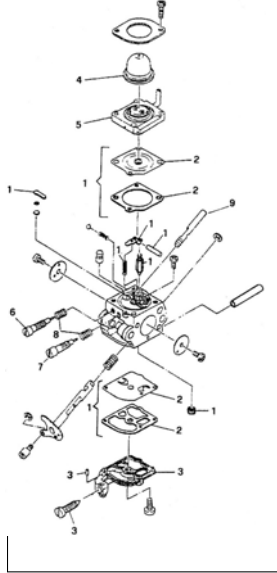

FIGURE 6 ZAMA C1Q M31

FIGURE 1