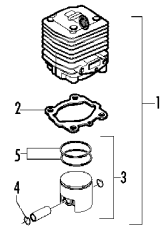

FIGURE 3

Item	P/N McC	P/N ELX	Qty	DESCRIPTION
FIGURE 1				
1	FIGURE 3			
2	247936	538247936	1	crankcase kit (starter)
3	• 235900	538235900	1	ball bearing 6002(15/32/9)
4	• 235899	538235899	1	seeger
C 5	• 228872	538228872	1	seal 13-32-5 (S7)
6	247935	538247935	1	crankcase kit (Flywheel)
7	• 235899	538235899	1	seeger ring
8	• 235900	538235900	1	ball bearing 6002(15/32/9)
C 9	• 228872	538228872	1	seal 13-32-5 (S7)
B 13	247937	538247937	1	clutch assy
14	• 241269	538241269	2	pin
C 15	• 241270	538241270	1	clutch spring
16	• 236956	538236956	2	washer
17	241240	538241240	1	flywheel
18	235806	538235806	2	screw M5x20
C 19	241298	538241298	1	ignition coil
20	235808	538235808	2	screw M5x50
21	235804	538235804	2	screw M5x30
C 22	241541	538241541	1	tank mix assy
B 23	• 229809	538229809	1	hose fuel mm245
B 24	• 229743	538229743	1	hose fuel 150mm
C 25	• 235675	538235675	1	fuel tank grommet
A 26	240452	538240452	1	pick up fuel
B 27	236563	538236563	1	fuel cap ass'y
A 28	• 236564	538236564	1	cap gasket
29	242711	538242711	1	air filter cover
B 30	241523	538241523	1	air filter
31	235642	538235642	2	nut M5
32	235248	538235248	2	washer
33	237452	538237452	1	air filter box
A 34	227417	538227417	1	gasket
C 35	FIGURE 5			
36	227255	538227255	1	choke knob
A 37	227692	538227692	1	gasket
38	235248	538235248	2	washer
39	235803	538235803	2	screw M5x25
40	241266	538241266	1	crankshaft assy
C 41	• 235742	538235742	1	needle bearing Ø 9x14x12
C 42	227631	538227631	1	key
43	242800	538242800	1	starter pawl ass'y
44	235218	538235218	1	nut M8
C 45	242808	538242808	1	starter assy
B 46	• 249163	538249163	1	pulley/rope
A 47	• 227703	538227703	1	rope
48	• 240884	538240884	1	starter handle
49	• 227467	538227467	1	spring shield
B 50	• 227300	538227300	1	rewind spring
B 51	• 241781	538241781	2	pawl
52	• 241782	538241782	2	spring shield
B 53	• 111088	538111088	2	snap ring
54	241248	538241248	4	fuel tank grommet
55	236527	538236527	4	screw M6x16
C 56	241280	538241280	1	muffler gasket
C 57	241432	538241432	1	muffler assy
58	• 227236	538227236	1	clamp
59	• 227274	538227274	2	screw M5x60
60	227565	538227565	4	screw M5x25
A 61	92879	538092879	1	spark plug RDJ8J
62	242706	538242706	1	engine cover
63	241416	538241416	2	engine cover gasket