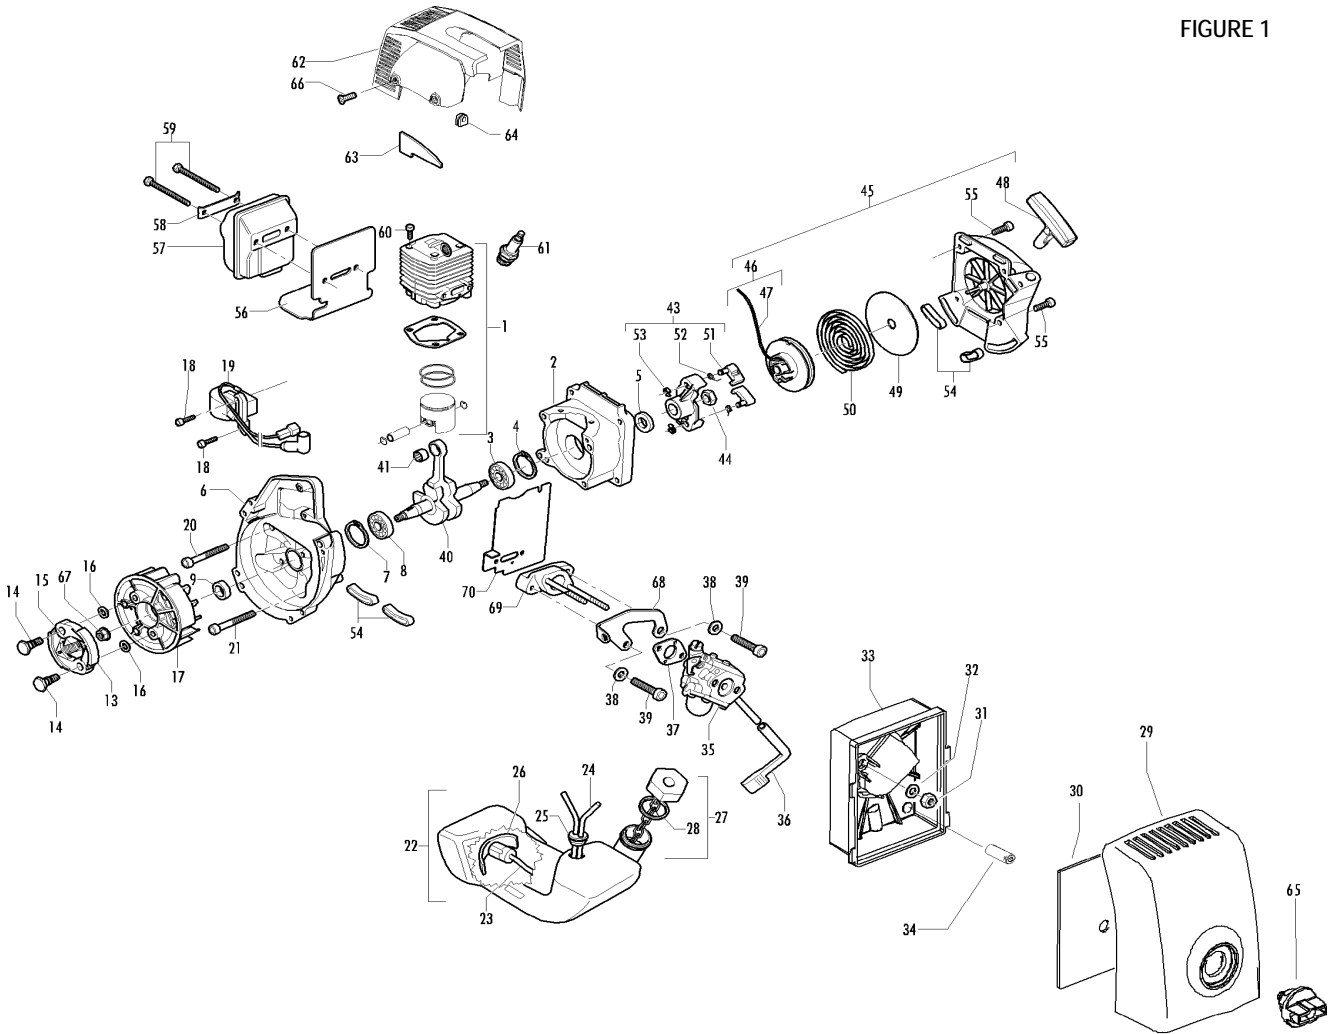

FIGURE 1

FIGURE 3

FIGURE 4

FIGURE 2

Item	P/N McC	P/N ELX	Qty	DESCRIPTION
FIGURE 1				
1	FIGURE 2			
2	247936	538247936	1	crankcase kit (starter)
3	• 235900	538235900	1	ball bearing 6002(15/32/9)
4	• 235899	538235899	1	seeger
C 5	• 228872	538228872	1	seal 13-32-5 (S7)
6	247935	538247935	1	crankcase kit (Flywheel)
7	• 235899	538235899	1	seeger ring
8	• 235900	538235900	1	ball bearing 6002(15/32/9)
C 9	• 228872	538228872	1	seal 13-32-5 (S7)
B 13	247937	538247937	1	clutch assy
14	• 241269	538241269	2	pin
C 15	• 241270	538241270	1	clutch spring
16	• 236956	538236956	2	washer
17	242673	538242673	1	flywheel
18	235806	538235806	2	screw M5x20
C 19	241298	538241298	1	ignition coil
20	235808	538235808	2	screw M5x50
21	235804	538235804	2	screw M5x30
C 22	241541	538241541	1	tank mix assy
B 23	• 229809	538229809	1	hose fuel mm245
B 24	• 229743	538229743	1	hose fuel 150mm
C 25	• 235675	538235675	1	fuel tank grommet
A 26	240452	538240452	1	pick up fuel
B 27	236563	538236563	1	fuel cap ass'y
A 28	• 236564	538236564	1	cap gasket
29	243743	538243743	1	air filter cover
B 30	243764	538243764	1	air filter
31	235642	538235642	1	nut M5
32	235248	538235348	1	washer
33	249579	538049579	1	air filter box
A 34	227143	538227143	1	spacer
C 35	FIGURES 3,4			
36	227255	538227255	1	choke knob
A 37	227692	538227692	1	gasket
38	235248	538235248	2	washer
39	235803	538235803	2	screw M5x25
40	241266	538241266	1	crankshaft assy
C 41	• 235742	538235742	1	needle bearing Ø 9x14x12
43	242800	538242800	1	starter pawl ass'y
44	235218	538235218	1	nut M8
C 45	242808	538242808	1	starter assy
B 46	• 249163	538249163	1	pulley/rope
A 47	• 227703	538227703	1	rope
48	• 240884	538240884	1	starter handle
49	• 227467	538227467	1	spring shield
B 50	• 227300	538227300	1	rewind spring
B 51	• 241781	538241781	2	pawl
52	• 241782	538241782	2	spring shield
B 53	• 111088	538111088	2	snap ring
54	241248	538241248	4	fuel tank grommet
55	236527	538236527	4	screw M6x16
C 56	241280	538241280	1	muffler gasket
C 57	241432	538241432	1	muffler assy
58	• 227236	538227236	1	clamp
59	• 227274	538227274	2	screw M5x60