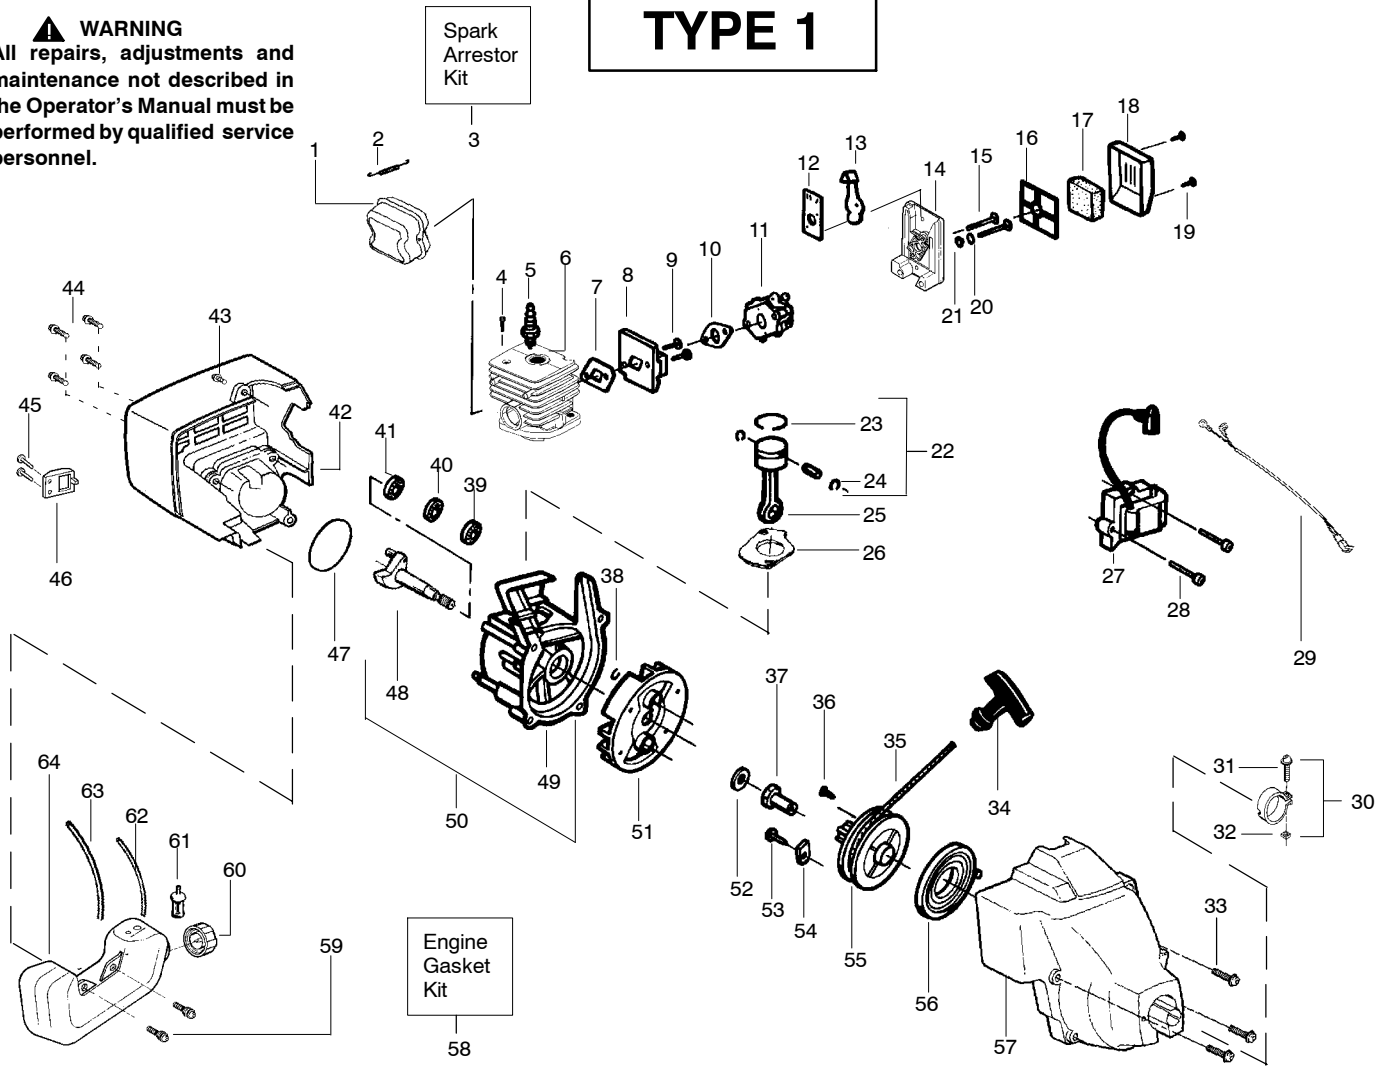

⚠ WARNING
All repairs, adjustments and maintenance not described in the Operator's Manual must be performed by qualified service personnel.

TYPE 1

Ref.	Part No.	Description	Ref.	Part No.	Description	Ref.	Part No.	Description
1.	530069660	Kit - Muffler (incl. 2)	23.	530036404	Ring-Piston	46.	530037045	Guard-Muffler
2.	530042088	Spring-Muffler	24.	530015162	Retainer-Piston Pin	47.	530069616	O-Ring-C'case (kit)
3.	530069380	Kit-Spark Arrestor	25.	530069615	Assy-Connecting Rod	48.	530054753	Assy-Crankshaft
4.	530015953	Screw-Cylinder	26.	530069616	Gasket-Cylinder (kit)	49.	530071627	Kit-Crankcase (Incl. 39-41)
5.	Champion	Spark Plug (RCJ 6Y)	27.	530039163	Module-Ignition	50.	530071360	Assy-C'case & C'shaft (Incl. 38,48,49)
6.	530069619	Kit - Cylinder	28.	530015954	Screw	51.	530069886	Assy-Flywheel
7.	530069616	Gasket-Cyl/Carb.(kit)	29.	530049018	Assy-Switch Wire	52.	530015828	Washer-Flat
8.	530047659	Adaptor-Carb.	30.	530056365	Assy-Nose Cone Clamp (Incls. 31 & 32)	53.	530015775	Screw
9.	530016014	Screw	31.	530016381	Screw-Nose Cone	54.	530027523	Retainer
10.	530069616	Gasket-Carb.(kit)	32.	530016382	Nut-Nose Cone	55.	530069400	Kit-Starter Pulley (Incl. 36)
11.	---	Kit - Carburetor Ass'y (WA-226) (C1U-W7D)	33.	530015810	Screw	56.	530042085	Spring-Starter
12.	530038747	Plate-Choke Mounting	34.	530027569	Handle-Starter	57.	545081012	Kit-Fan Hsg. Assy.
13.	530038686	Shutter-Choke	35.	530069232	Kit - Rope	58.	530069616	Kit-Engine Gasket (Incl. 7,10,26,47)
14.	530052431	Box-Air	36.	530016080	Screw	59.	530016379	Retainer-Fuel Tank
15.	530016353	Screw	37.	530038604	Coupling-Drive	60.	530014347	Assy-Fuel Cap w/ret.
16.	530036569	Plate - Filter Support	38.	530015941	Retain. Ring-C'shaft	61.	530095646	Assy-Fuel Pickup
17.	530036575	Foam-Air Filter	39.	530055728	Bearing-Outer	62.	530069247	Kit-Fuel Line (Small)
18.	530036568	Cover-Air Filter	40.	530071615	Kit-C'case Seal	63.	530069216	Kit-Fuel Line (Large)
19.	530015880	Screw	41.	530032125	Bearing-Inner	64.	530049296	Assy-Fuel Tank (Incl. cap, fuel line, filter)
20.	530015852	Spacer-Choke	42.	530054295	Shroud-Rear			
21.	530015254	Washer	43.	530015934	Screw			
22.	530069621	Kit - Piston (Incl. 23, 24 & Pin)	44.	530015810	Screw			
			45.	530015675	Screw			

↙ = NEW PART NUMBER FOR THIS IPL   ★ = REFER TO THE SERVICE REFERENCE INDICATED FOR MORE INFORMATION. (LOCATED AT END OF IPL)