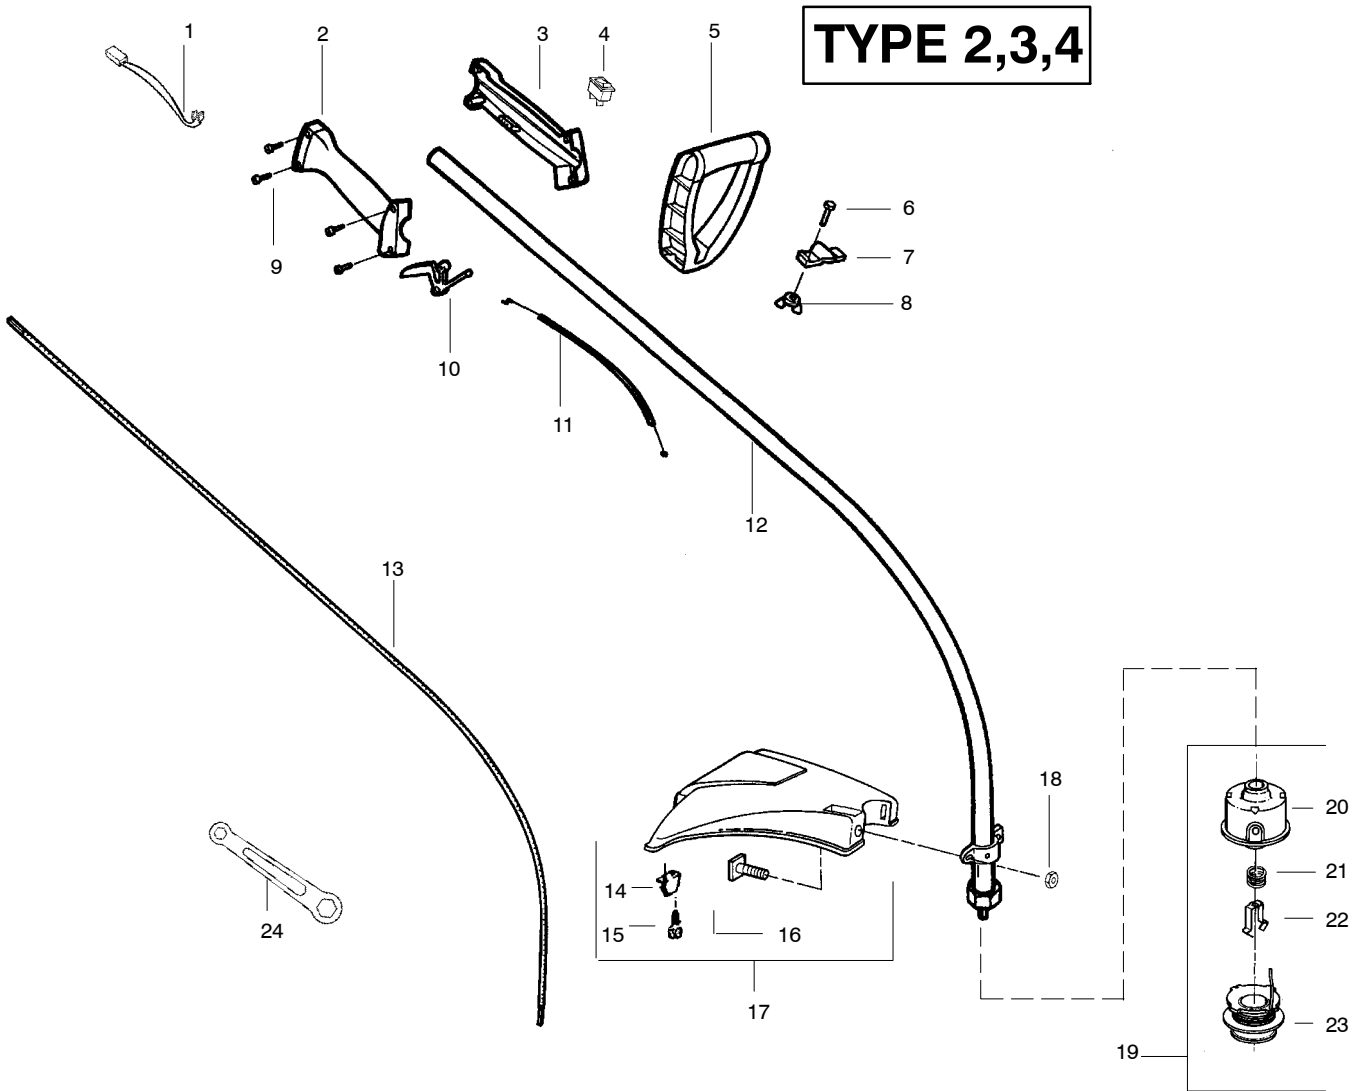

Ref.	Part No.	Description	Ref.	Part No.	Description
1.	530054183	Ass'y. - Wire	19.	538248285	Cutting Head (Incl. 20-24)
2.	530038581	Throttle Hsg. (Right)	20.	530069690	Hub Ass'y.
3.	530095382	Throttle Hsg. (Left)	21.	530401464	Spring - Compression
4.	530069572	Kit - Switch	22.	530401466	Clip - Retainer
5.	530038708	Assist Handle	23.	530401467	Screw w/Washer - Head
6.	530015820	Bolt	24.	538248287	Spool w/Line
7.	530094742	Clamp - Handle			
8.	530016118	Wingnut			
9.	530016273	Screw - Throttle Hsg.			
10.	530038682	Trigger			
11.	530071548	Kit - Throttle			
12.	530071425	Kit - Drive Shaft Hsg. Ass'y			
13.	530095613	Drive Shaft - 45"			
14.	530052287	Line Limiter			
15.	530015966	Screw - Line Limiter			
16.	530015820	Bolt			
17.	530069686	Kit - Shield Ass'y. (Incl. 14, 15, 16 & 18)			
18.	530016118	Wingnut			
				Not Shown	
				-	Operator Manual
				530163337	Scan
				530163334	Euro

✓ = NEW PART NUMBER FOR THIS IPL ★ = REFER TO THE SERVICE REFERENCE INDICATED FOR MORE INFORMATION. (LOCATED AT END OF IPL)

Ref.	Part No.	Description	Ref.	Part No.	Description
1.	530054183	Ass'y. - Wire	19.	530095968	Cutting Head (Incl. 20-23)
2.	530038581	Throttle Hsg. (Right)	20.	530095770	Hub Ass'y.
3.	530095382	Throttle Hsg. (Left)	21.	530401958	Spring - Compression
4.	530069572	Kit - Switch	22.	530401957	Clip - Retainer
5.	530038708	Assist Handle	23.	530095434	Spool w/Line
6.	530015820	Bolt	24.	530056401	Wrench
7.	530094742	Clamp - Handle			
8.	530016152	Wingnut			
9.	530016273	Screw - Throttle Hsg.			
10.	530038682	Trigger			
11.	530071548	Kit - Throttle			
12.	530071313	Kit - Drive Shaft Hsg. Ass'y			
13.	530095613	Drive Shaft - Flex - 45"			
14.	530052286	Line Limiter			
15.	530015886	Screw - Line Limiter			
16.	530015820	Bolt			
17.	530071683	Kit - Shield Ass'y. (Incl. 14, 15, 16 & 18)			
18.	530015197	nut			
				Not Shown	
				-	Operator Manual
				530166186	Scan
				530166187	Euro
				530150312	Decal - Shaft Warning