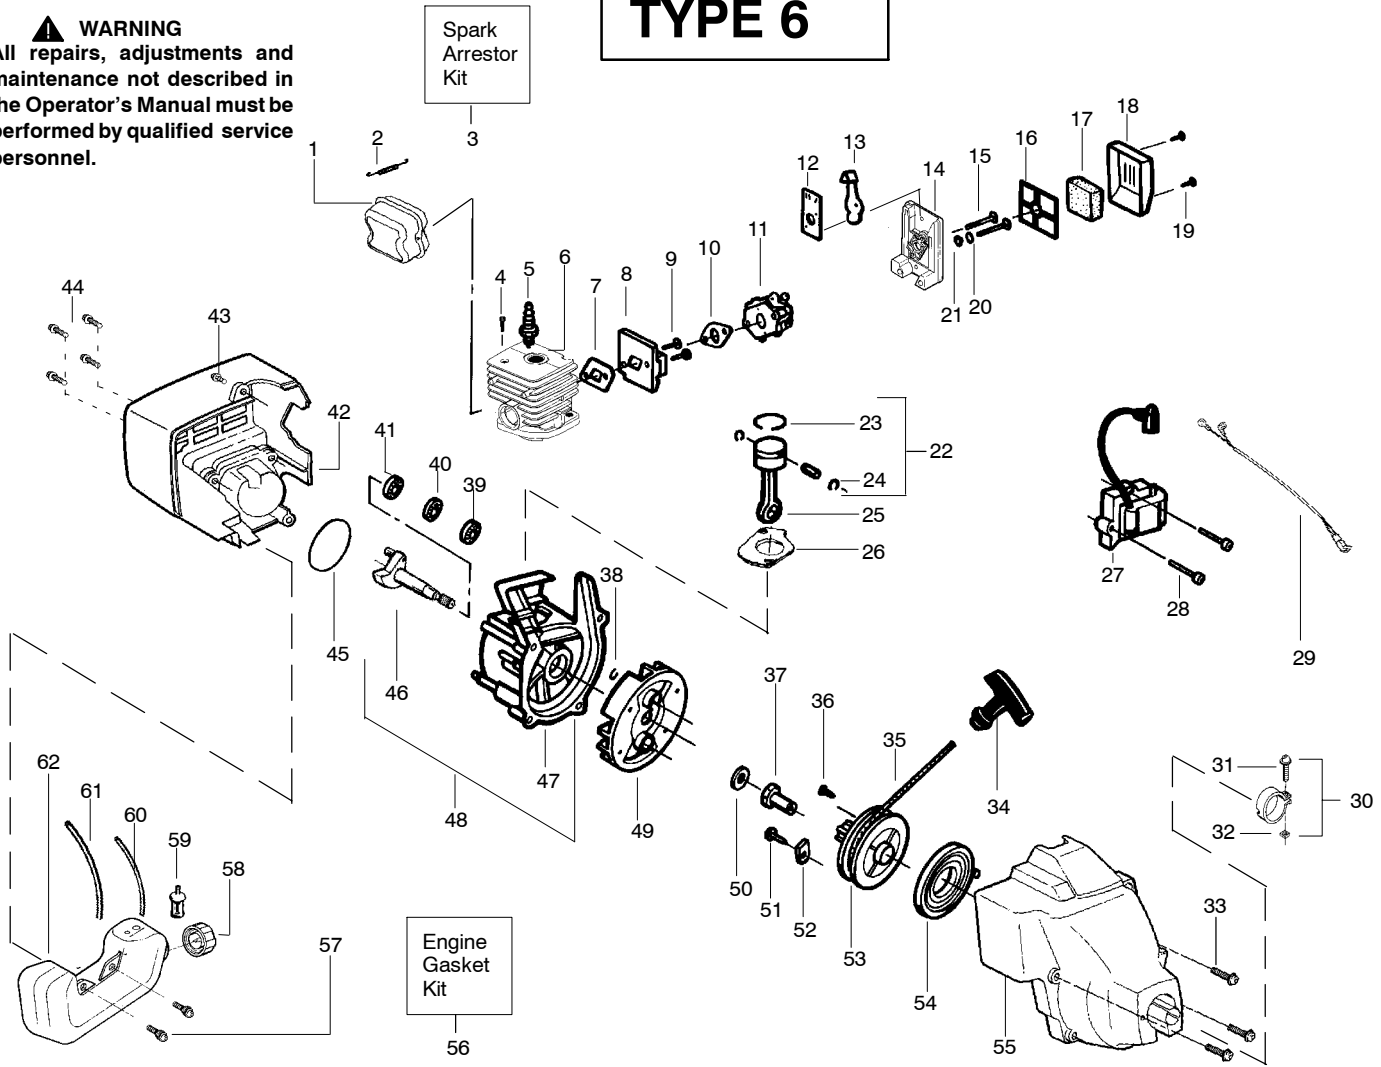

TYPE 6

⚠ WARNING
All repairs, adjustments and maintenance not described in the Operator's Manual must be performed by qualified service personnel.

Ref.	Part No.	Description	Ref.	Part No.	Description	Ref.	Part No.	Description
1.	530069660	Kit - Muffler (incl. 2)	23.	530055120	Ring-Piston	45.	530071363	O-Ring-C'case (kit)
2.	530042088	Spring-Muffler	24.	530015162	Retainer-Piston Pin	46.	530054753	Assy-Crankshaft
3.	530069380	Kit-Spark Arrestor	25.	530069945	Assy-Connecting Rod	47.	545050501	Assy-Crankcase (Incl. 39-41)
4.	530015953	Screw-Cylinder	26.	530071363	Gasket-Cylinder (kit)	48.	530071624	Assy-C'case & C'shaft (Incl. 38,46,47)
5.	Champion	Spark Plug (RCJ 6Y)	27.	530039163	Module-Ignition	49.	530069886	Assy-Flywheel
6.	530012416	Cylinder	28.	530016357	Screw	50.	530015828	Washer-Flat
7.	530071363	Gasket-Cyl/Carb.(kit)	29.	530049018	Assy-Switch Wire	51.	530015775	Screw
8.	530057634	Adaptor-Carb.	30.	530056365	Assy-Nose Cone Clamp (Incls. 31 & 32)	52.	530027523	Retainer
9.	530016014	Screw	31.	530016381	Screw-Nose Cone	53.	530069400	Kit-Starter Pulley (Incl. 36)
10.	530071363	Gasket-Carb.(kit)	32.	530016382	Nut-Nose Cone	54.	530042085	Spring-Starter
11.	---	Kit - Carburetor Ass'y (C1U-W7D)	33.	530015810	Screw	55.	530071677	Assy-Fan Hsg.
	530071630	(WT-631)	34.	530027569	Handle-Starter	56.	530071363	Kit-Engine Gasket (Incl. 7,10,26,45)
	530071635		35.	530069232	Kit - Rope			
12.	530038747	Plate-Choke Mounting	36.	530016080	Screw			
13.	530038686	Shutter-Choke	37.	530038604	Coupling-Drive			
14.	530052431	Box-Air	38.	530015941	Retain. Ring-C'shaft	57.	530016379	Retainer-Fuel Tank
15.	530016393	Screw	39.	530055728	Bearing-Outer	58.	530014347	Assy-Fuel Cap w/ret.
16.	530036569	Plate - Filter Support	40.	530071615	Kit-C'case Seal	59.	530095646	Assy-Fuel Pickup
17.	530036575	Foam-Air Filter	41.	530032125	Bearing-Inner	60.	530069247	Kit-Fuel Line (Small)
18.	530036568	Cover-Air Filter	42.	530057026	Shroud-Rear	61.	530069216	Kit-Fuel Line (Large)
19.	530016349	Screw	43.	530015934	Screw	62.	530049296	Assy-Fuel Tank (Incl. cap, fuel line, filter)
20.	530015852	Spacer-Choke	44.	530015810	Washer			
21.	530015254	Screw						
22.	530071833	Kit - Piston (Incl. 23, 24 & Pin)						

↙ = NEW PART NUMBER FOR THIS IPL   ★ = REFER TO THE SERVICE REFERENCE INDICATED FOR MORE INFORMATION. (LOCATED AT END OF IPL)