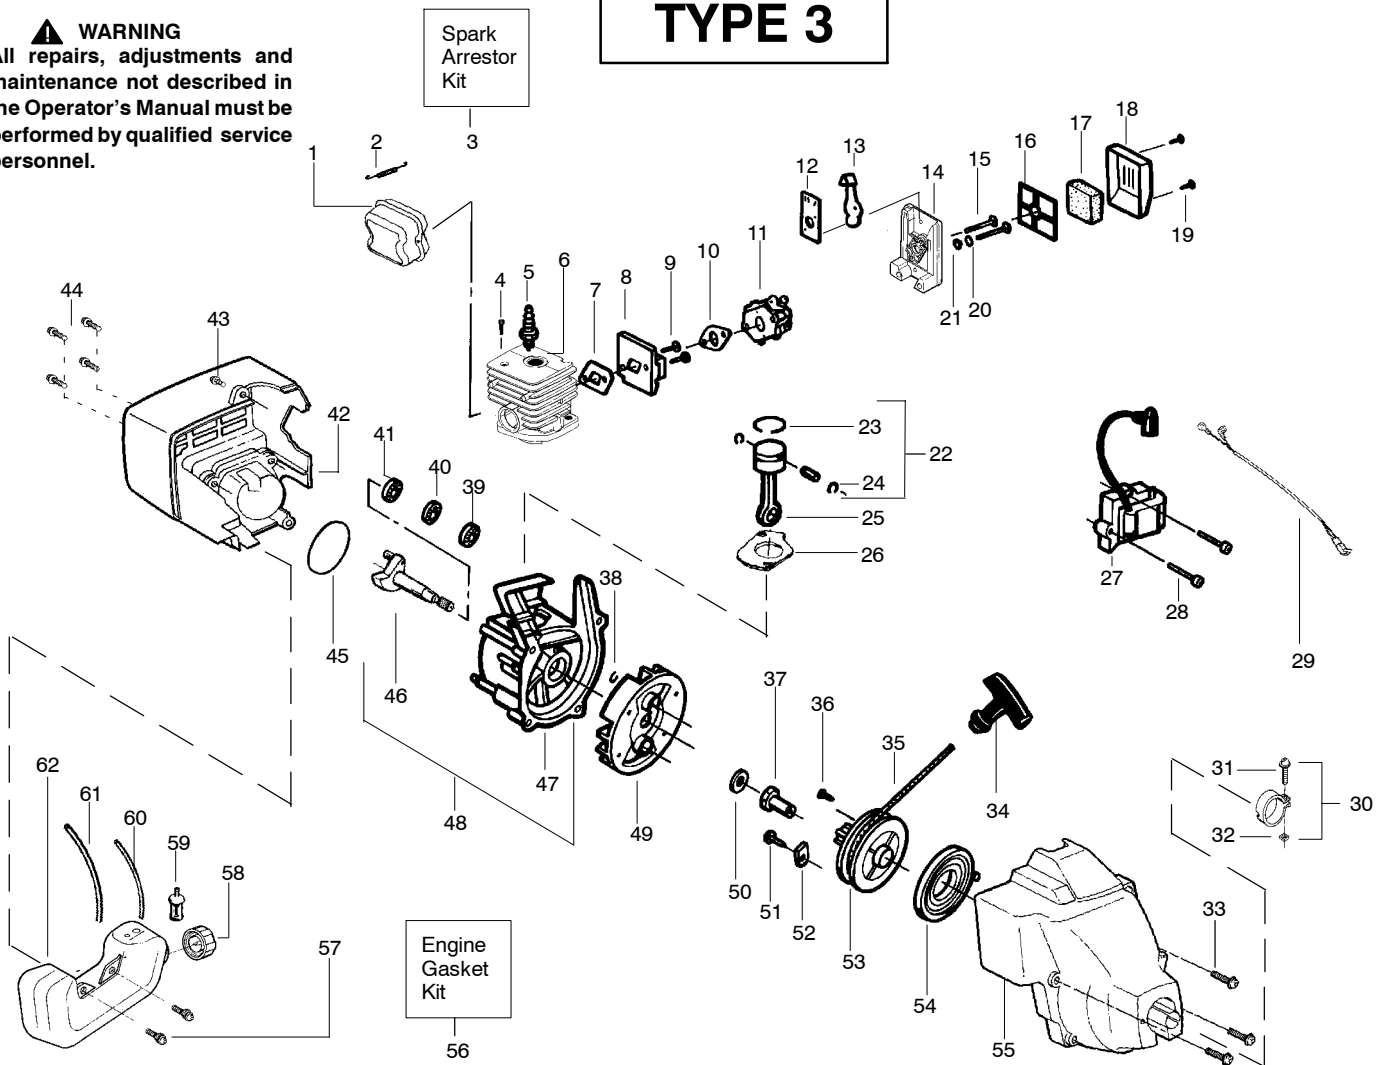

TYPE 3

⚠ WARNING
All repairs, adjustments and maintenance not described in the Operator's Manual must be performed by qualified service personnel.

Ref.	Part No.	Description	Ref.	Part No.	Description	Ref.	Part No.	Description
1.	530069660	Kit - Muffler (incl. 2)	23.	530055120	Ring-Piston	45.	530071363	O-Ring-C'case (kit)
2.	530042088	Spring-Muffler	24.	530015162	Retainer-Piston Pin	46.	530054753	Assy-Crankshaft
3.	530069380	Kit-Spark Arrestor	25.	530069945	Assy-Connecting Rod	47.	530071627	Kit-Crankcase (Incl. 39-41)
4.	530015953	Screw-Cylinder	26.	530071363	Gasket-Cylinder (kit)	48.	530071624	Assy-C'case & C'shaft (Incl. 38,46,47)
5.	Champion	Spark Plug (RCJ 6Y)	27.	530039163	Module-Ignition	49.	530069886	Assy-Flywheel
6.	530012416	Cylinder	28.	530016357	Screw	50.	530015828	Washer-Flat
7.	530071363	Gasket-Cyl/Carb.(kit)	29.	530049018	Assy-Switch Wire	51.	530015775	Screw
8.	530056403	Adaptor-Carb.	30.	530056365	Assy-Nose Cone Clamp (Incls. 31 & 32)	52.	530027523	Retainer
9.	530016014	Screw	31.	530016381	Screw-Nose Cone	53.	530069400	Kit-Starter Pulley (Incl. 36)
10.	530071363	Gasket-Carb.(kit)	32.	530016382	Nut-Nose Cone	54.	530042085	Spring-Starter
11.	530071630	Kit - Carburetor Ass'y (C1U-W7D)	33.	530015810	Screw	55.	530071677	Assy-Fan Hsg.
12.	530038747	Plate-Choke Mounting	34.	530027569	Handle-Starter	56.	530071363	Kit-Engine Gasket (Incl. 7,10,26,45)
13.	530038686	Shutter-Choke	35.	530069232	Kit - Rope	57.	530016379	Retainer-Fuel Tank
14.	530052431	Box-Air	36.	530016080	Screw	58.	530014347	Assy-Fuel Cap w/ret.
15.	530016353	Screw	37.	530038604	Coupling-Drive	59.	530095646	Assy-Fuel Pickup
16.	530036569	Plate - Filter Support	38.	530015941	Retain. Ring-C'shaft	60.	530069247	Kit-Fuel Line (Small)
17.	530036575	Foam-Air Filter	39.	530055728	Bearing-Outer	61.	530069216	Kit-Fuel Line (Large)
18.	530036568	Cover-Air Filter	40.	530071615	Kit-C'case Seal	62.	530049296	Assy-Fuel Tank (Incl. cap, fuel line, filter)
19.	530016349	Screw	41.	530032125	Bearing-Inner			
20.	530015852	Spacer-Choke	42.	530057026	Shroud-Rear			
21.	530015254	Washer	43.	530015934	Screw			
22.	530071357	Kit - Piston (Incl. 23, 24 & Pin)	44.	530015810	Screw			

✓ = NEW PART NUMBER FOR THIS IPL   * = REFER TO THE SERVICE REFERENCE INDICATED FOR MORE INFORMATION. (LOCATED AT END OF IPL)