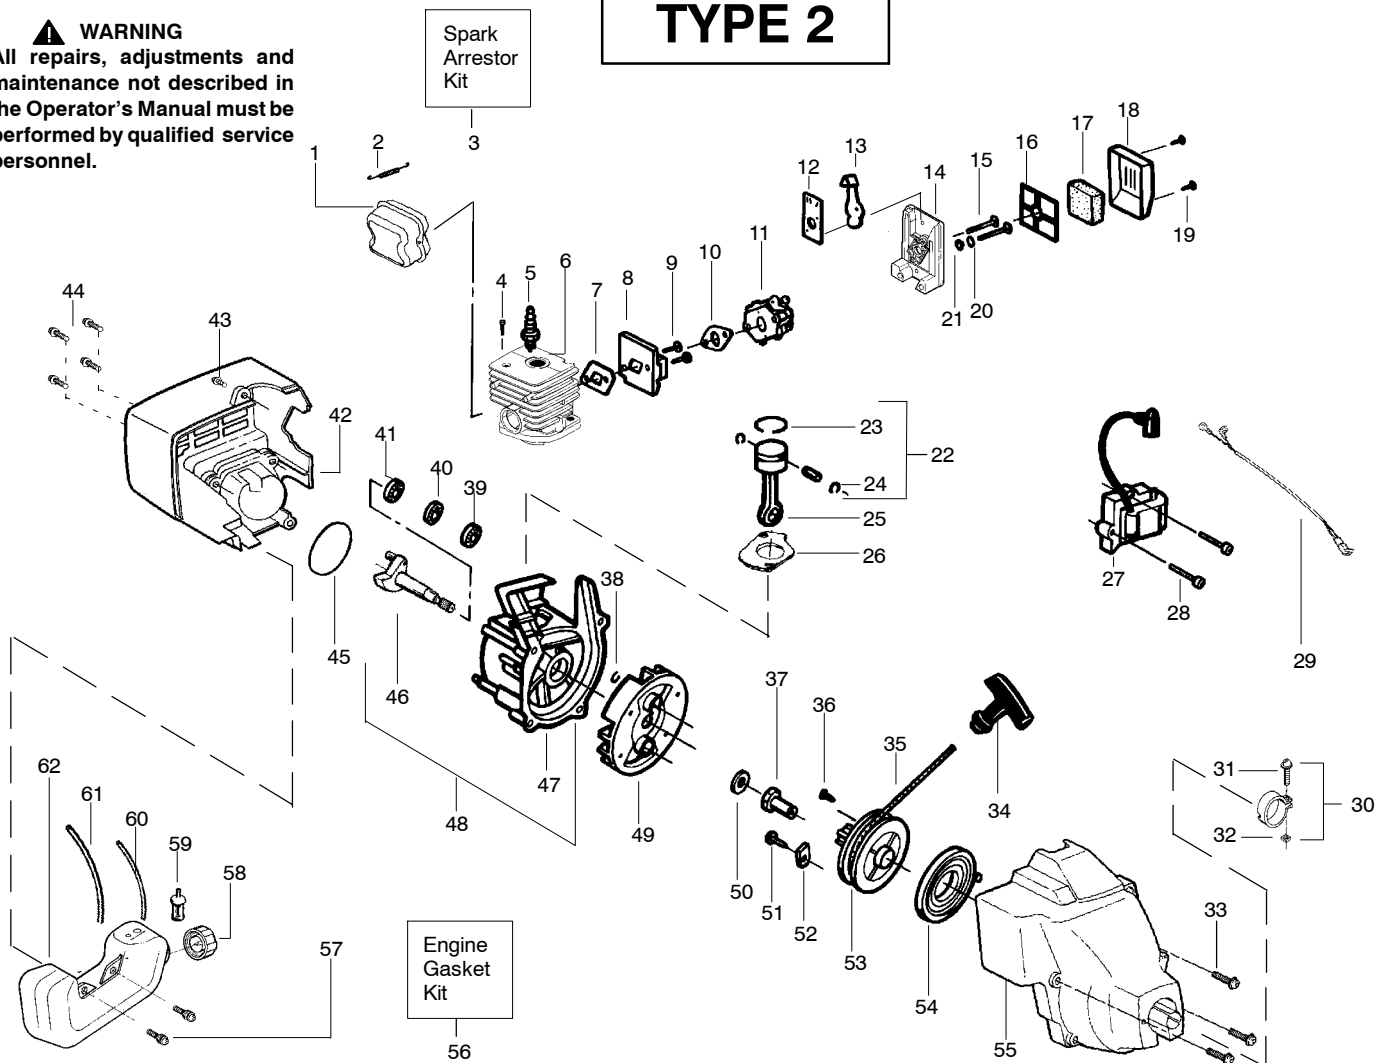

TYPE 2

⚠ WARNING
All repairs, adjustments and maintenance not described in the Operator's Manual must be performed by qualified service personnel.

Ref.	Part No.	Description	Ref.	Part No.	Description	Ref.	Part No.	Description
1.	530069660	Kit - Muffler (incl. 2)	23.	530055120	Ring-Piston	45.	530071363	O-Ring-C'case (kit)
2.	530042088	Spring-Muffler	24.	530015162	Retainer-Piston Pin	46.	530054753	Assy-Crankshaft
3.	530069380	Kit-Spark Arrestor	25.	530069945	Assy-Connecting Rod	47.	530071627	Kit-Crankcase (Incl. 39-41)
4.	530015953	Screw-Cylinder	26.	530071363	Gasket-Cylinder (kit)	48.	530071624	Assy-C'case & C'shaft (Incl. 38,46,47)
5.	Champion	Spark Plug (RCJ 6Y)	27.	530039163	Module-Ignition	49.	530069886	Assy-Flywheel
6.	530012416	Cylinder	28.	530016357	Screw	50.	530015828	Washer-Flat
7.	530071363	Gasket-Cyl/Carb.(kit)	29.	530049018	Assy-Switch Wire	51.	530015775	Screw
8.	530056403	Adaptor-Carb.	30.	530056365	Assy-Nose Cone Clamp (Incls. 31 & 32)	52.	530027523	Retainer
9.	530016014	Screw	31.	530016381	Screw-Nose Cone	53.	530069400	Kit-Starter Pulley (Incl. 36)
10.	530071363	Gasket-Carb.(kit)	32.	530016382	Nut-Nose Cone	54.	530042085	Spring-Starter
11.	530071630	Kit - Carburetor Ass'y (C1U-W7D)	33.	530015810	Screw	55.	545081012	Kit-Fan Hsg. Assy.
12.	530038747	Plate-Choke Mounting	34.	530027569	Handle-Starter	56.	530071363	Kit-Engine Gasket (Incl. 7,10,26,45)
13.	530038686	Shutter-Choke	35.	530069232	Kit - Rope	57.	530016379	Retainer-Fuel Tank
14.	530052431	Box-Air	36.	530016080	Screw	58.	530014347	Assy-Fuel Cap w/ret.
15.	530016353	Screw	37.	530038604	Coupling-Drive	59.	530095646	Assy-Engine Gasket (Incl. 7,10,26,45)
16.	530036569	Plate - Filter Support	38.	530015941	Retain. Ring-C'shaft	60.	530069247	Kit-Fuel Line (Small)
17.	530036575	Foam-Air Filter	39.	530055728	Bearing-Outer	61.	530069216	Kit-Fuel Line (Large)
18.	530036568	Cover-Air Filter	40.	530071615	Kit-C'case Seal	62.	530049296	Assy-Fuel Tank (Incl. cap, fuel line, filter)
19.	530016349	Screw	41.	530032125	Bearing-Inner			
20.	530015852	Spacer-Choke	42.	530056548	Shroud-Rear			
21.	530015254	Washer	43.	530015934	Screw			
22.	530071357	Kit - Piston (Incl. 23, 24 & Pin)	44.	530015810	Screw			

✓ = NEW PART NUMBER FOR THIS IPL   ★ = REFER TO THE SERVICE REFERENCE INDICATED FOR MORE INFORMATION. (LOCATED AT END OF IPL)