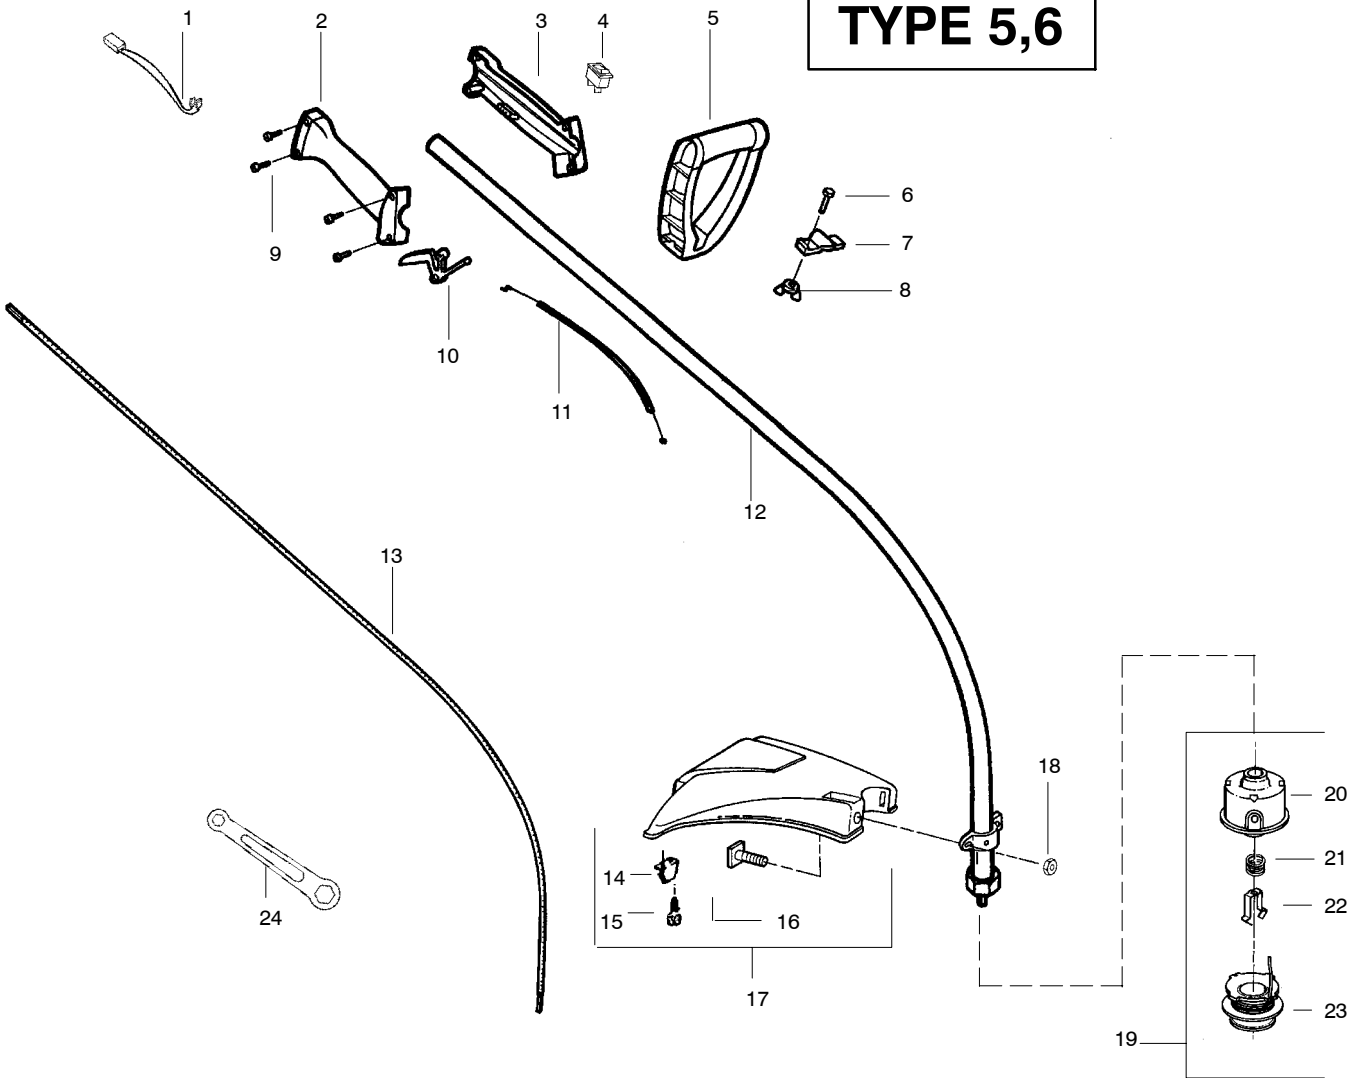

TYPE 5,6

Ref.	Part No.	Description	Ref.	Part No.	Description
1.	530054183	Ass'y. - Wire	19.	530095968	Cutting Head (Incl. 20 - 23)
2.	530038581	Throttle Hsg. (Right)	20.	530095770	Hub Ass'y.
3.	530095382	Throttle Hsg. (Left)	21.	530401958	Spring - Compression
4.	530069572	Kit - Switch	22.	530401957	Clip - Retainer
5.	530038708	Assist Handle	23.	530095434	Spool w/Line
6.	530015820	Bolt	24.	530056401	Wrench
7.	530094742	Clamp - Handle			
8.	530016152	Wingnut			
9.	530016273	Screw - Throttle Hsg.			
10.	530038682	Trigger			
11.	530071548	Kit - Throttle			
12.	545087806	Kit - Drive Shaft Hsg. Ass'y			
13.	530096275	Drive Shaft - Flex - 45"			
14.	530052286	Line Limiter			
15.	530015886	Screw - Line Limiter			
16.	530015820	Bolt			
17.	530071683	Kit - Shield Ass'y. (Incl. 14, 15, 16 & 18)			
18.	530015197	nut			
				Not Shown	
				-	Operator Manual
			↙	545123469	Scan
			↙	545123468	Euro
				530150312	Decal - Shaft Warning

↙ = NEW PART NUMBER FOR THIS IPL   ★ = REFER TO THE SERVICE REFERENCE INDICATED FOR MORE INFORMATION. (LOCATED AT END OF IPL)