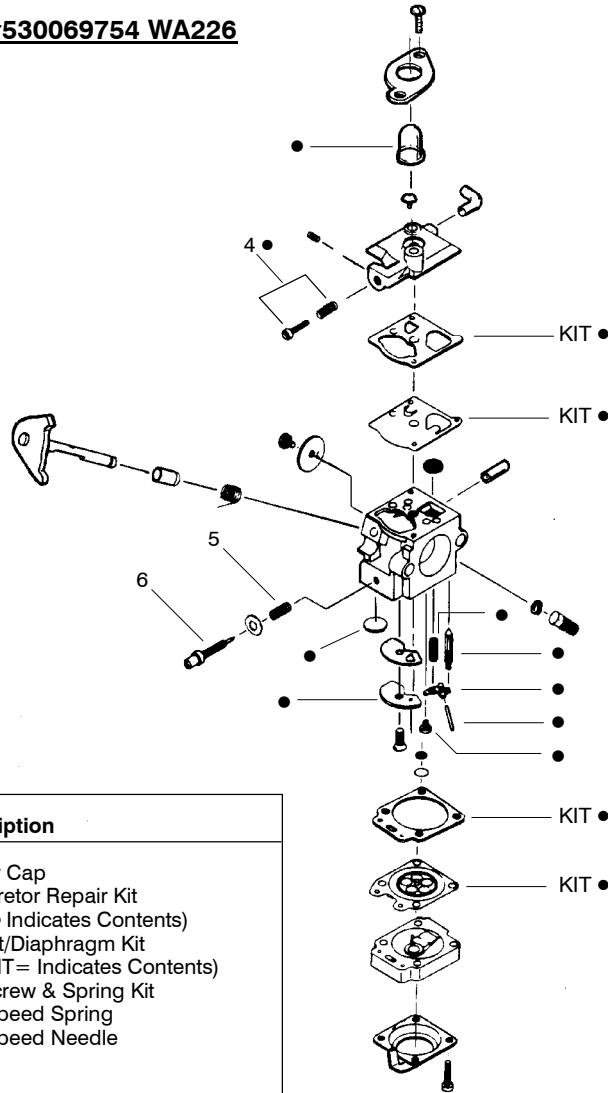

Carburetor Assembly #530069754 WA226

Ref.	Part No.	Description
1.	530038403	Limiter Cap
2.	530069842	Carburetor Repair Kit (● Indicates Contents)
3.	530069844	Gasket/Diaphragm Kit (KIT= Indicates Contents)
4.	530035296	Idle Screw & Spring Kit
5.	530035342	Low Speed Spring
6.	530035341	Low Speed Needle

Kit - Carburetor Assembly No. 530071630 - C1U-W7D
Kit - Carburetor Assembly No. 530071635 - WT-631

Note: No Repair kits are available for this carburetor, please order the complete assembly part number.