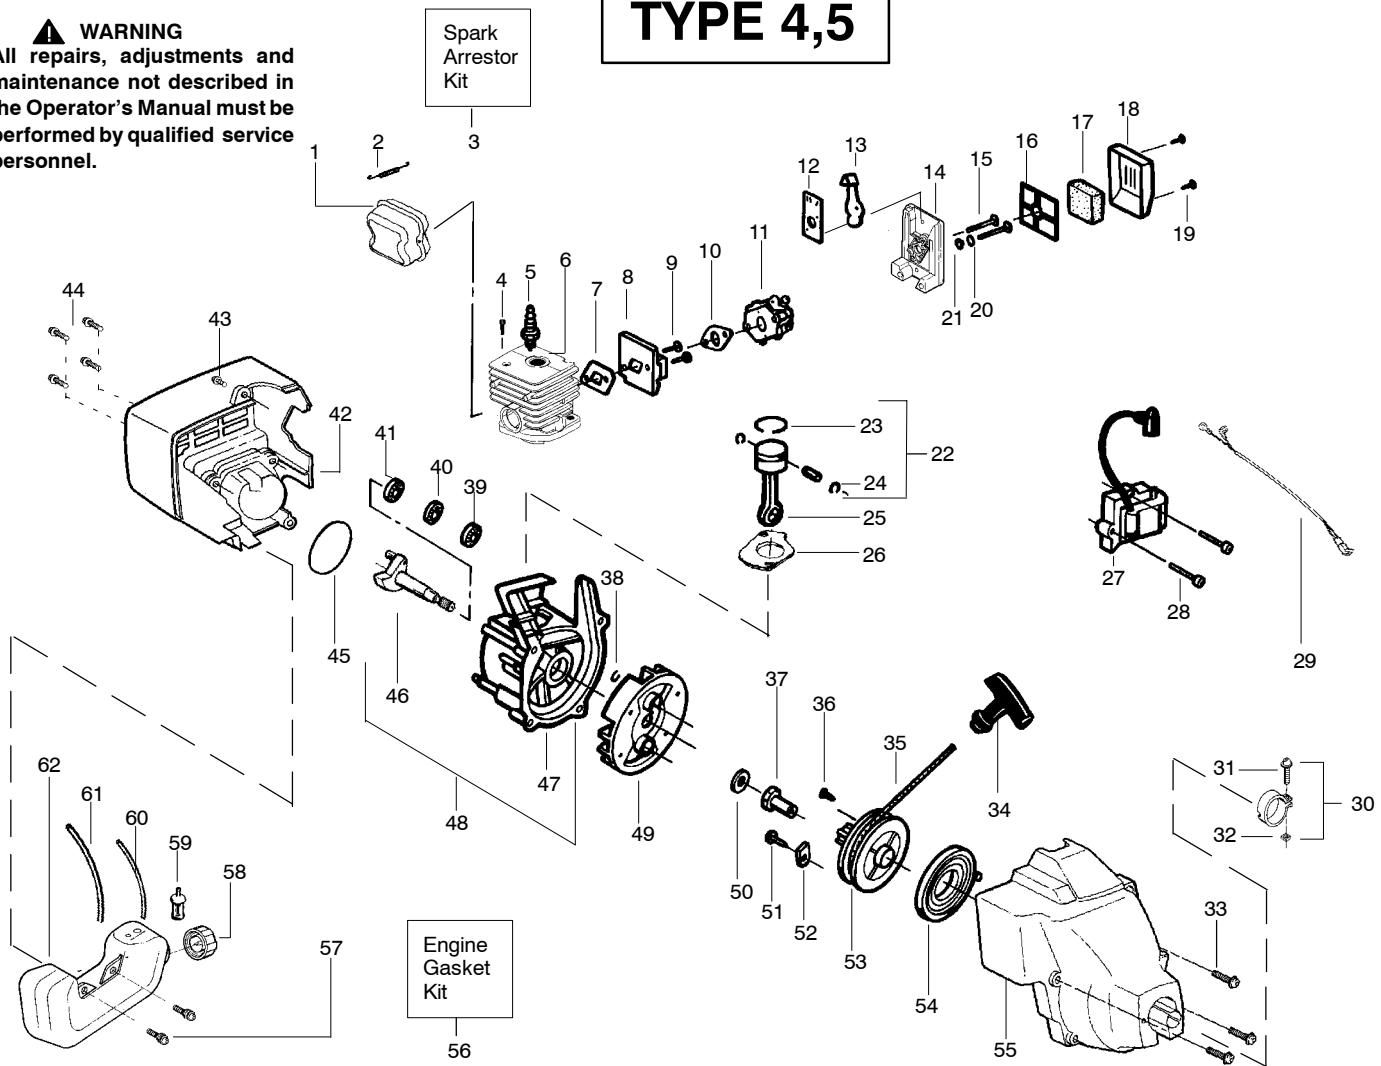

TYPE 4,5

⚠ WARNING
All repairs, adjustments and maintenance not described in the Operator's Manual must be performed by qualified service personnel.

Ref.	Part No.	Description	Ref.	Part No.	Description	Ref.	Part No.	Description
1.	530069660	Kit - Muffler (incl. 2)	23.	530055120	Ring-Piston	45.	530071363	O-Ring-C'case (kit)
2.	530042088	Spring-Muffler	24.	530015162	Retainer-Piston Pin	46.	530054753	Assy-Crankshaft
3.	530069380	Kit-Spark Arrestor	25.	530069945	Assy-Connecting Rod	47.	530071627	Kit-Crankcase (Incl. 39-41)
4.	530015953	Screw-Cylinder	26.	530071363	Gasket-Cylinder (kit)	48.	530071624	Assy-C'case & C'shaft (Incl. 38,46,47)
5.	Champion	Spark Plug (RCJ 6Y)	27.	530039163	Module-Ignition	49.	530069886	Assy-Flywheel
6.	530012416	Cylinder	28.	530016357	Screw	50.	530015828	Washer-Flat
7.	530071363	Gasket-Cyl/Carb.(kit)	29.	530049018	Assy-Switch Wire	51.	530015775	Screw
8.	530057634	Adaptor-Carb.	30.	530056365	Assy-Nose Cone Clamp (Incls. 31 & 32)	52.	530027523	Retainer
9.	530016014	Screw	31.	530016381	Screw-Nose Cone	53.	530069400	Kit-Starter Pulley (Incl. 36)
10.	530071363	Gasket-Carb.(kit)	32.	530016382	Nut-Nose Cone	54.	530042085	Spring-Starter
11.	---	Kit - Carburetor Ass'y (C1U-W7D) (WT-631)	33.	530015810	Screw	55.	530071677	Assy-Fan Hsg.
12.	530038747	Plate-Choke Mounting	34.	530027569	Handle-Starter	56.	530071363	Kit-Engine Gasket (Incl. 7,10,26,45)
13.	530038686	Shutter-Choke	35.	530069232	Kit - Rope	57.	530016379	Retainer-Fuel Tank
14.	530052431	Box-Air	36.	530016080	Screw	58.	530014347	Assy-Fuel Cap w/ret.
15.	530016393	Screw	37.	530038604	Coupling-Drive	59.	530095646	Assy-Fuel Pickup
16.	530036569	Plate - Filter Support	38.	530015941	Retain. Ring-C'shaft	60.	530069247	Kit-Fuel Line (Small)
17.	530036575	Foam-Air Filter	39.	530055728	Bearing-Outer	61.	530069216	Kit-Fuel Line (Large)
18.	530036568	Cover-Air Filter	40.	530071615	Kit-C'case Seal	62.	530049296	Assy-Fuel Tank (Incl. cap, fuel line, filter)
19.	530016349	Screw	41.	530032125	Bearing-Inner			
20.	530015852	Spacer-Choke	42.	530057026	Shroud-Rear			
21.	530015254	Washer	43.	530015934	Screw			
22.	530071833	Kit - Piston (Incl. 23, 24 & Pin)	44.	530015810	Screw			

✓ = NEW PART NUMBER FOR THIS IPL   ★ = REFER TO THE SERVICE REFERENCE INDICATED FOR MORE INFORMATION. (LOCATED AT END OF IPL)