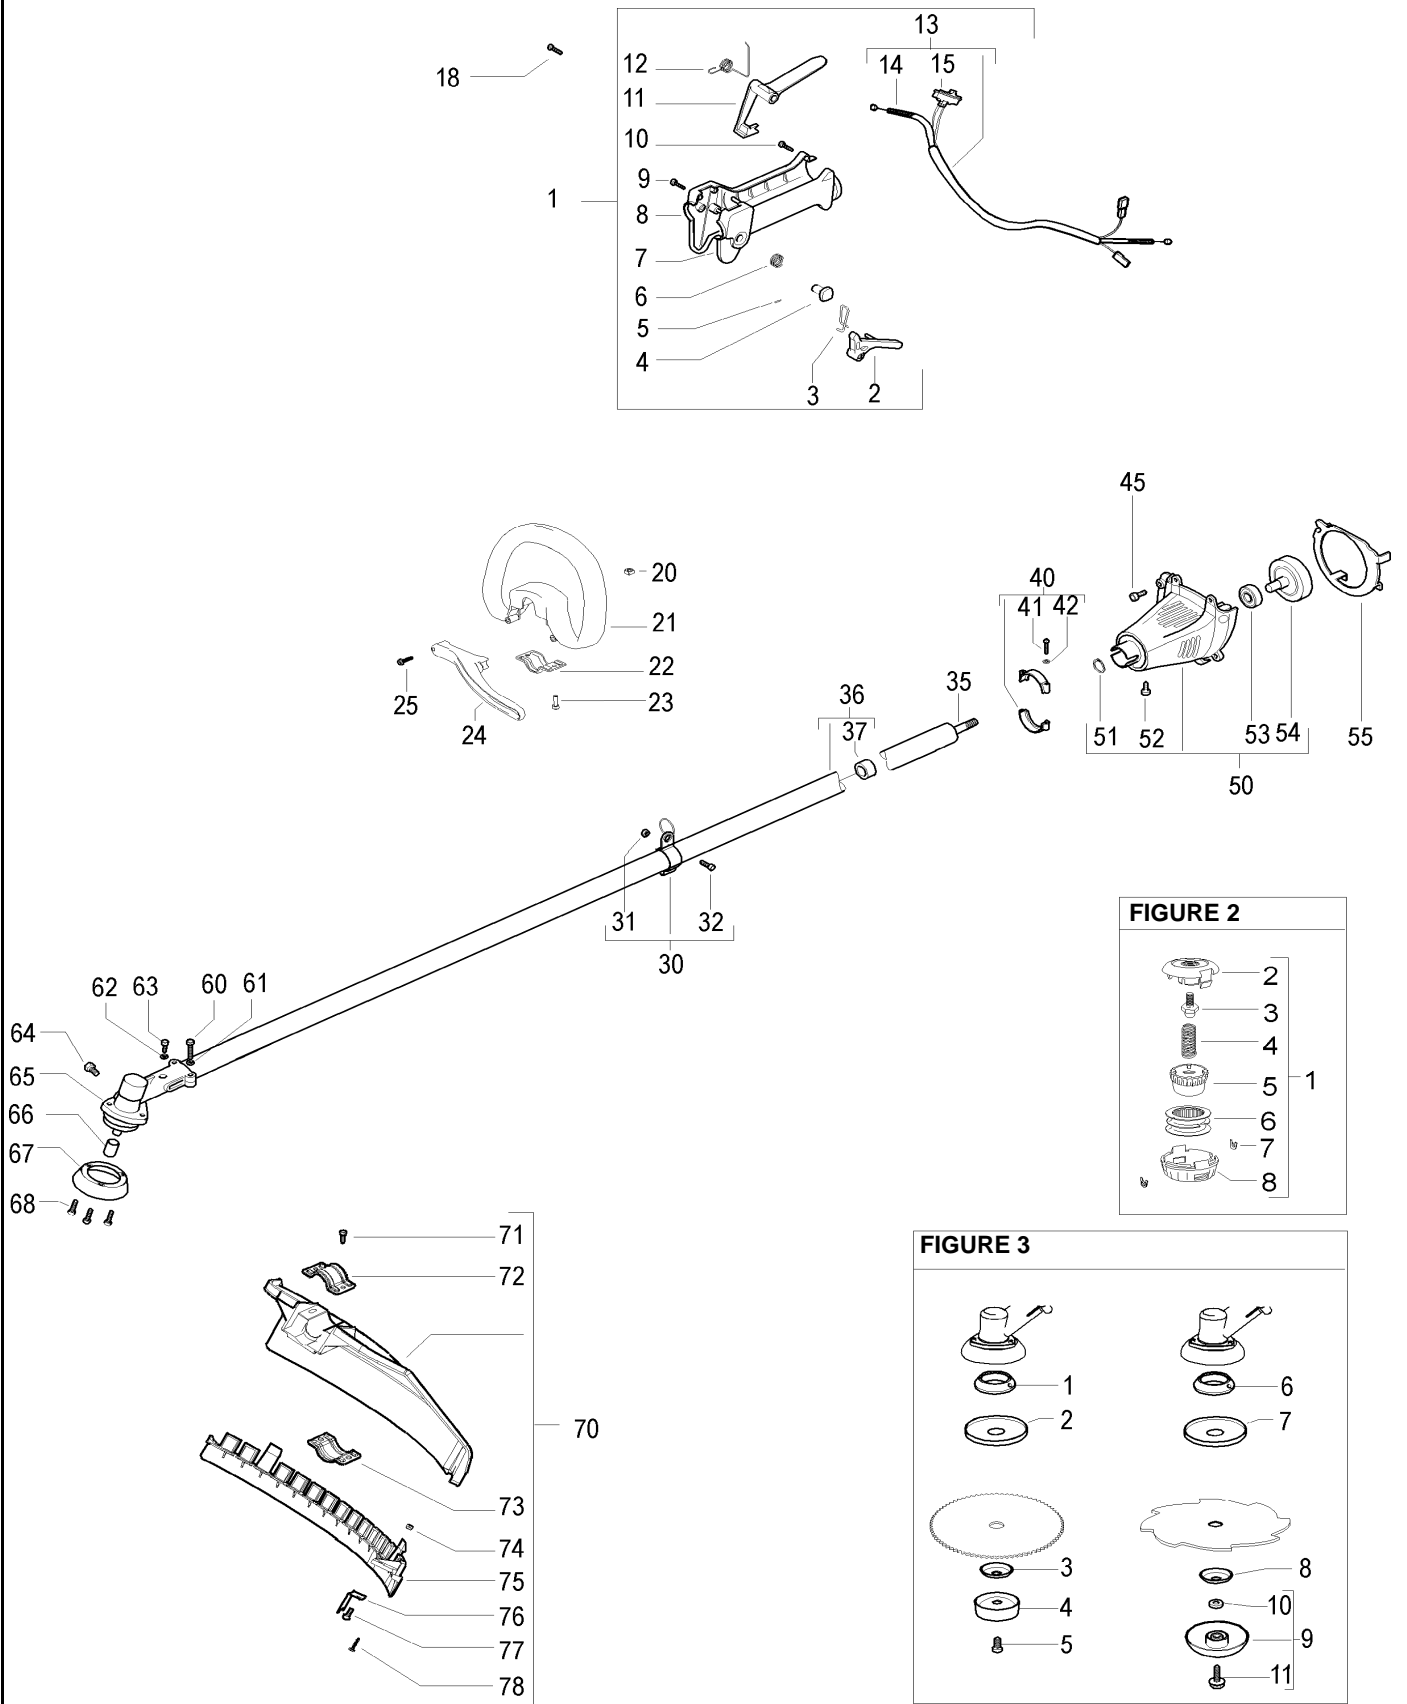

FIGURE 1

Item	P/N McC	P/N ELX	Qty	DESCRIPTION
FIGURE 1				
1	243279	538243279	1	trigger box assy
2	• 240042	538240042	1	throttle trigger
3	• 235932	538235932	1	throttle trigger spring
4	• 235892	538235892	1	throttle advance button
5	• 240526	538240526	1	throttle advance pin
6	• 235933	538235933	1	throttle advance spring
7	• 243141	538243141	1	half handle (left)
8	• 243140	538243140	1	half handle (right)
9	• 240617	538240617	2	screw 3x25
10	• 240618	538240618	2	screw 3x16
11	• 240041	538240041	1	safety lever
12	• 240043	538240043	1	safety lever spring
C 13	• 243276	538243276	1	wires assy
14	•• 243292	538243292	1	gas cable
C 15	•• 242439	538242439	1	switch
18	240617	538240617	2	screw 3x16
20	229524	538229524	2	nut M5
21	243542	538243542	1	loop handle
22	242636	538242636	1	lower clamp
23	235802	538235802	2	screw M5x14
24	243541	538243541	1	safety pole barrier
25	503217520	503217520	2	screw 5x20, self threading
30	237783	538237783	1	harness ring assy
31	• 236642	538236642	1	nut M6
32	• 243852	538243852	1	screw M6x20
35	229829	538229829	1	transmission shaft
36	243277	538243277	1	outer shaft
37	• 236383	538236383	5	bushing ass'y
40	248805	538248805	1	clamp assy
41	• 248804	538248804	2	screw M5x30
42	• 236529	538236529	2	grower d.5
45	242174	538242174	4	screw M5x20
50	243761	538243761	1	mount ass'y
51	• 236378	538236378	1	snap ring
52	• 235802	538235802	1	screw M5x14
53	• 235918	538235918	1	ball bearing
54	• 227284	538227284	1	clutch drum
55	242398	538242398	1	diaphragm
60	235804	538235804	2	screw m5x30
61	236529	538236529	2	grower
62	236529	538236529	1	grower
63	236381	538236381	1	screw m5x10
64	240151	538240151	1	screw M8x10
65	240824	538240824	1	gear box ass'y
66	247272	538247272	1	spacer
67	240767	538240767	1	flange guard
68	240688	538240688	3	screw+washer
A 70	248960	538248960	1	d.30 safety guard ass'y
71	• 227563	538227563	2	M5x16 screw
72	• 242636	538242636	1	upper clamp
73	• 242752	538242752	1	lower clamp
74	• 229208	538229208	2	nut M5
75	• 242630	538242630	1	string head guard
76	• 241973	538241973	1	line cutter
77	• 227563	538227563	2	M5x16 screw
78	• 240862	538240862	1	screw 4x18

Item	P/N McC	P/N ELX	Qty	DESCRIPTION
FIGURE 2				
A 1	531025002	531025002	1	P 35 trimmer head
2	• 537421501	537421501	1	body
3	• 537427901	537427901	1	adapter P35
C 4	• 537186001	537186001	1	spring T35
C 5	• 537421801	537421801	1	knob
C 6	• 537421701	537421701	1	spool (without line)
C 7	• 537419701	537419701	2	bushing
8	• 537421601	537421601	1	cover

Item	P/N McC	P/N ELX	Qty	DESCRIPTION
FIGURE 3				
A 1	242475	538242475	1	flange
A 2	241155	538241155	1	grass shield
A 3	229834	538229834	1	flange
A 4	236596	538236596	1	cup
A 5	229842	538229842	1	cup screw
A 6	242410	538242410	1	flange
A 7	241155	538241155	1	grass shield
A 8	229834	538229834	1	flange
A 9	240809	538040809	1	idle cup
10	• 240807	538240807	1	spacer
A 11	• 240806	538240806	1	idle cup screw

A=ALTA ROTAZIONE
B=MEDIA ROTAZIONE
C=ALTA ROTAZIONE
NUOVI CODICI

A=HIGH MOVING
B=MEDIUM MOVING
C=SLOW MOVING
NEW P. NUMBERS

A=HAUTE DEMANDE
B=MOYENNE DEMANDE
C=BASSE DEMANDE
NOUVELLES REFERENCES

A=GROBE NACHFRAGE
B=MITTELMAESSIGE
C=WENIGE NACHFRAGE
NEU CODEX