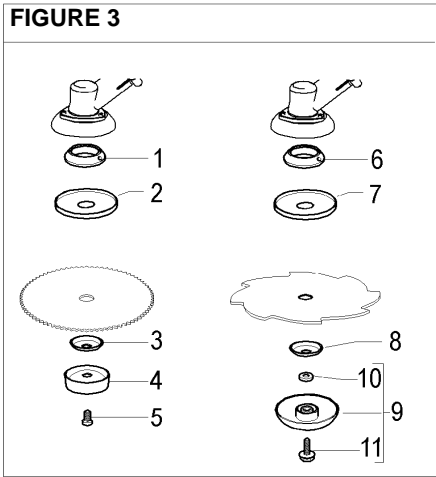

Factory: IIQ - Valmadrera	Product Group: OP 93
Publication Number: MIPL2007_V040000006	Petrol Portable
Publication Date: 23/01/07	Sub Group 9433

FIGURE 1

Item	P/N McC	P/N ELX	Qty	DESCRIPTION
FIGURE 1				
1	243279	538243279	1	trigger box assy
2	• 240042	538240042	1	throttle trigger
3	• 235932	538235932	1	throttle trigger spring
4	• 235892	538235892	1	throttle advance button
5	• 240526	538240526	1	throttle advance pin
6	• 235933	538235933	1	throttle advance spring
7	• 243141	538243141	1	half handle (left)
8	• 243140	538243140	1	half handle (right)
9	• 240617	538240617	2	screw 3x25
10	• 240618	538240618	2	screw 3x16
11	• 240041	538240041	1	safety lever
12	• 240043	538240043	1	safety lever spring
C 13	• 243276	538243276	1	wires assy
14	•• 243292	538243292	1	gas cable
C 15	•• 242439	538242439	1	switch
18	240617	538240617	2	screw 3x16
20	229524	538229524	2	nut M5
21	243542	538243542	1	loop handle
22	242636	538242636	1	lower clamp
23	235802	538235802	2	screw M5x14
24	243541	538243541	1	safety pole barrier
25	503217520	503217520	2	screw 5x20, self threading
30	237783	538237783	1	harness ring assy
31	• 236642	538236642	1	nut M6
32	• 243852	538243852	1	screw M6x20
35	229829	538229829	1	transmission shaft
36	243277	538243277	1	outer shaft
37	• 236383	538236383	5	bushing ass'y
40	248805	538248805	1	clamp assy
41	• 248804	538248804	2	screw M5x30
42	• 236529	538236529	2	grower d.5
45	242174	538242174	4	screw M5x20
50	243761	538243761	1	mount ass'y
51	• 236378	538236378	1	snap ring
52	• 235802	538235802	1	screw M5x14
53	• 235918	538235918	1	ball bearing
54	• 227284	538227284	1	clutch drum
55	242398	538242398	1	diaphragm
60	235804	538235804	2	screw m5x30
61	236529	538236529	2	grower
62	236529	538236529	1	grower
63	236381	538236381	1	screw m5x10
64	240151	538240151	1	screw M8x10
65	240824	538240824	1	gear box ass'y
66	247272	538247272	1	spacer
67	240767	538240767	1	flange guard
68	240688	538240688	3	screw+washer
A 70	248960	538248960	1	d.30 safety guard ass'y
71	• 227563	538227563	2	M5x16 screw
72	• 242636	538242636	1	upper clamp
73	• 242752	538242752	1	lower clamp
74	• 229208	538229208	2	nut M5
75	• 242630	538242630	1	string head guard
76	• 241973	538241973	1	line cutter
77	• 227563	538227563	2	M5x16 screw
78	• 240862	538240862	1	screw 4x18