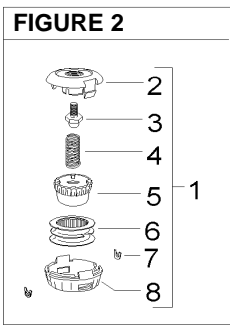

Factory: IIQ - Valmadrera	Product Group: OP 93
Publication Number: MIPL2007_V040000006	Petrol Portable
Publication Date: 23/01/07	Sub Group 9433

FIGURE 1

Item	P/N McC	P/N ELX	Qty	DESCRIPTION
FIGURE 1				
1	243279	538243279	1	trigger box assy
2	• 240042	538240042	1	throttle trigger
3	• 235932	538235932	1	throttle trigger spring
4	• 235892	538235892	1	throttle advance button
5	• 240526	538240526	1	throttle advance pin
6	• 235933	538235933	1	throttle advance spring
7	• 243141	538243141	1	half handle (left)
8	• 243140	538243140	1	half handle (right)
9	• 240617	538240617	2	screw 3x25
10	• 240618	538240618	2	screw 3x16
11	• 240041	538240041	1	safety lever
12	• 240043	538240043	1	safety lever spring
C 13	• 243276	538243276	1	wires assy
14	•• 243292	538243292	1	gas cable
C 15	•• 242439	538242439	1	switch
18	240617	538240617	2	screw 3x16
20	229524	538229524	2	nut M5
21	243542	538243542	1	loop handle
22	242636	538242636	1	lower clamp
23	235802	538235802	2	screw M5x14
24	243541	538243541	1	safety pole barrier
25	503217520	503217520	2	screw 5x20, self threading
30	237783	538237783	1	harness ring assy
31	• 236642	538236642	1	nut M6
32	• 243852	538243852	1	screw M6x20
35	229829	538229829	1	transmission shaft
36	243277	538243277	1	outer shaft
37	• 236383	538236383	5	bushing ass'y
40	248805	538248805	1	clamp assy
41	• 248804	538248804	2	screw M5x30
42	• 236529	538236529	2	grower d.5
45	242174	538242174	4	screw M5x20
50	243761	538243761	1	mount ass'y
51	• 236378	538236378	1	snap ring
52	• 235802	538235802	1	screw M5x14
53	• 235918	538235918	1	ball bearing
54	• 227284	538227284	1	clutch drum
55	242398	538242398	1	diaphragm
60	235804	538235804	2	screw m5x30
61	236529	538236529	2	grower
62	236529	538236529	1	grower
63	236381	538236381	1	screw m5x10
64	240151	538240151	1	screw M8x10
65	240824	538240824	1	gear box ass'y
66	247272	538247272	1	spacer
67	240767	538240767	1	flange guard
68	240688	538240688	3	screw+washer
A 70	248960	538248960	1	d.30 safety guard ass'y
71	• 227563	538227563	2	M5x16 screw
72	• 242636	538242636	1	upper clamp
73	• 242752	538242752	1	lower clamp
74	• 229208	538229208	2	nut M5
75	• 242630	538242630	1	string head guard
76	• 241973	538241973	1	line cutter
77	• 227563	538227563	2	M5x16 screw
78	• 240862	538240862	1	screw 4x18