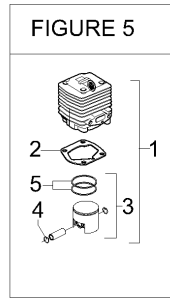

FIGURE 4

FIGURE 5

FIGURE 6

FIGURE 7

Item	PN	Qty	Description
FIGURE 4			
1	538243725	1	crankshaft ass'y
C 2	501451601	1	needle bearing
3	538250075	1	carter kit (starter)
4	* 538227541	1	ball bearing
5	* 538240982	1	seeger ring
C 6	* 538243174	1	seal
7	538250074	1	carter kit (flyweel)
C 8	* 538243174	1	seal
9	* 538240982	1	seeger ring
10	* 538227541	1	ball bearing
11	538235804	2	screw M5x30
12	538235808	2	screw M5 X 50 TCE
20	538242673	1	flywheel
21	538235218	1	nut M8
B 22	538248808	1	clutch assy
23	* 538242369	2	clutch rod
C 24	* 538241270	1	clutch spring elite
25	* 538241076	2	washer
27	538235806	2	screw M5 X 20 TCE
C 28	538242163	1	ignition coil
30	538242800	1	starter pawl ass'y
31	* 538111088	2	snap ring
B 32	* 538241782	2	spring
B 33	* 538241781	2	pawl
34	538235218	1	nut M8
C 40	538242809	1	starter assy
41	* 538242786	1	seeger
42	* 538227470	1	washer
B 43	* 538249163	1	pulley/rope assy
A 44	** 538227703	1	rope
B 45	* 538227300	1	spring rewind
46	* 538227467	1	shield spring
47	* 538240884	1	starter-handle
48	538235214	4	screw M6x20
A 50	538240452	1	pick up fuel
C 51	538241541	1	tank mix ass.
C 52	* 538235675	1	fueltank grommet
B 53	* 538229809	1	hose-fuel mm245
B 54	* 538229743	1	hose fuel mm150
B 56	538242484	1	fuel cap assy
A 57	* 538236564	1	cap gasket
58	538241248	2	fuel tank grommet (starter)
59	538241248	2	fuel tank grommet (flywheel)
C 60	—		FIGURE 5
A 61	538092878	1	spark plug RDJ6J
62	538227565	4	screw M5X25
65	538236322	1	grommet
66	538243742	1	engine cover
67	538240688	2	screw m5x14 + washer
C 70	538243767	1	exhaust gasket
C 71	538241432	1	muffler assy
72	* 538227274	2	screw M5X60