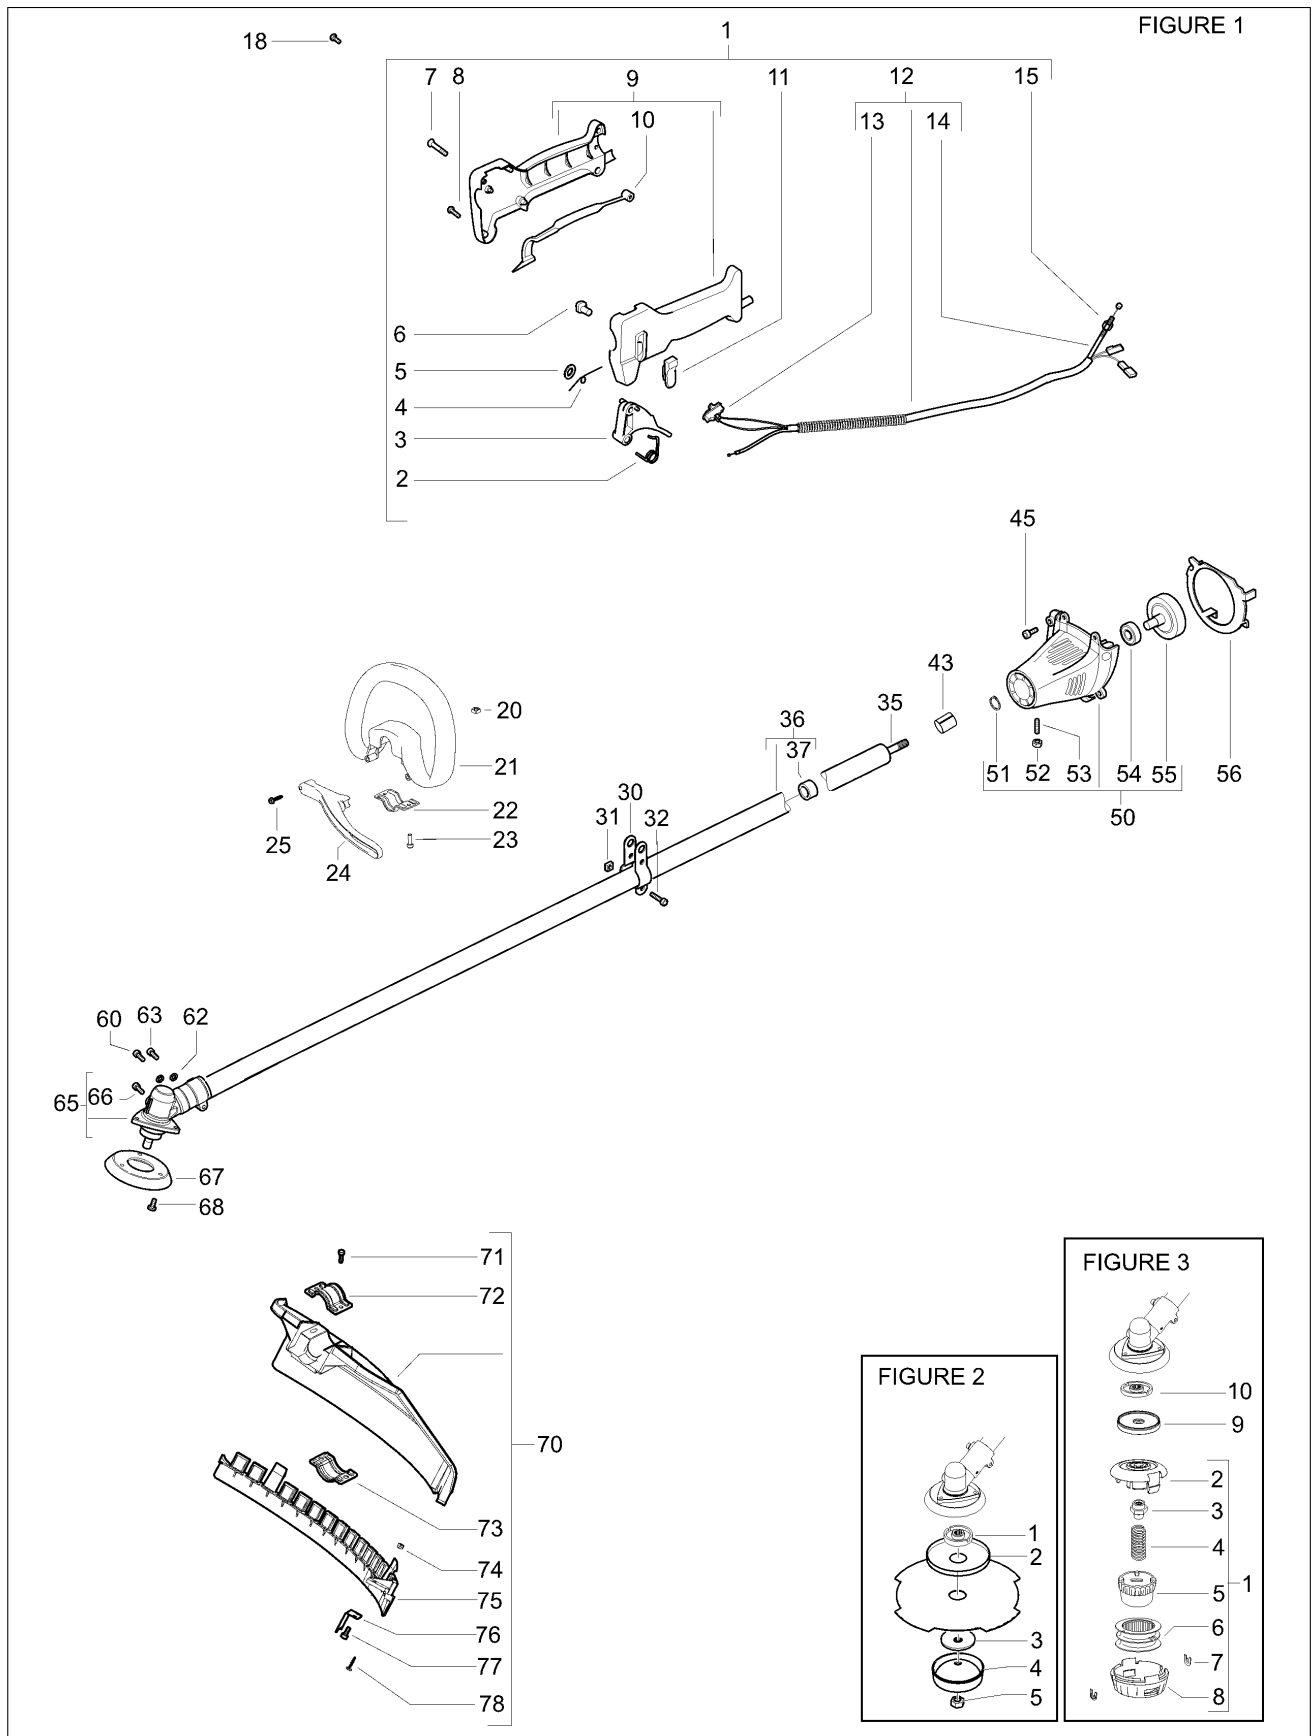

Item	PN	Qty	Description
FIGURE 1			
1	538243564	1	trigger box assy
2	* 538240091	1	throttle trigger spring
3	* 538241296	1	throttle trigger
4	* 538229973	1	throttle advance spring
5	* 538227065	1	benzig
6	* 538229823	1	throttle advance pin
7	* 538240833	4	screw 3x20, self threading
8	* 538240618	2	screw 3x16, self threading
9	* 538246955	1	handle kit
10	** 538229819	1	safety lever
11	* 538229824	1	throttle advance slide
12	* 538243567	1	wires assy
13	** 538236394	1	switch
14	** 538243570	1	throttle cable
15	* 538235912	1	nut M6
18	538236981	2	screw 3,5x9,5 self threading
20	538229524	2	nut M5
21	538243540	1	loop handle
22	538242629	1	lower clamp
23	538235802	2	screw M5x14
24	538243541	1	safety pole barrier
25	503217520	2	screw 5x20, self threading
30	538228152	2	harness half hook
31	538236642	2	nut M6
32	538235911	2	screw M6x12
35	538240486	1	drive shaft
36	538242442	1	outer shaft
37	* 538228192	5	bushing ass'y
43	538243584	1	reinforcement
45	538227565	4	screw M5x25
50	538243575	1	mount ass'y
51	* 538236378	1	snap ring
52	* 538241624	1	nut M8
53	* 538243576	1	headless screw M8x35
54	* 538235918	1	ball bearing
55	* 538243572	1	clutch drum
56	538242398	1	diaphragm
60	538235802	1	screw m5x14
62	538236529	2	split washer
63	538235803	1	screw m5x25
65	538242728	1	gear box ass'y

Item	PN	Qty	Description
66	* 538240151	1	screw M8x10
67	538242729	1	flange guard
68	538240688	3	screw+washer
A 70	538249155	1	d.25 safety guard ass'y
71	* 538227563	2	M5x16 screw
72	* 538242629	1	upper clamp
73	* 538242752	1	lower clamp
74	* 538229208	2	nut M5
75	* 538242644	1	string head guard
76	* 538241973	1	line cutter
77	* 538227563	2	M5x16 screw
78	* 538240862	1	screw 4x18

FIGURE 2			
A 1	531025001	1	P 25 trimmer head
2	* 537421501	1	body
3	* 537427901	1	adapter T25
C 4	* 537338901	1	spring T25
C 5	* 537419601	1	knob
C 6	* 537419501	1	spool (without line)
C 7	* 537419701	2	bushing
8	* 537419401	1	cover
9	538242823	1	spacer
10	538242815	1	flange