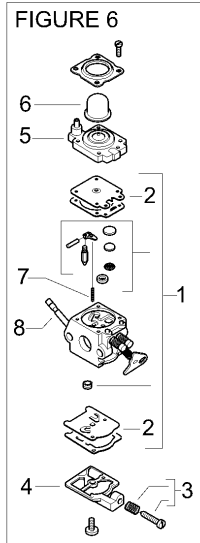

FIGURE 4

FIGURE 5

FIGURE 6

FIGURE 7

Item	PN	Qty	Description
FIGURE 4			
1	538243725	1	crankshaft ass'y
C 2	501451601	1	needle bearing
3	538250075	1	carter kit (starter)
4	* 538227541	1	ball bearing
5	* 538240982	1	seeger ring
C 6	* 538243174	1	seal
7	538250074	1	carter kit (flyweel)
C 8	* 538243174	1	seal
9	* 538240982	1	seeger ring
10	* 538227541	1	ball bearing
11	538235804	2	screw M5x30
12	538235808	2	screw M5 X 50 TCE
20	538242673	1	flywheel
21	538235218	1	nut M8
B 22	538248808	1	clutch assy
23	* 538242369	2	clutch rod
C 24	* 538241270	1	clutch spring elite
25	* 538241076	2	washer
27	538235806	2	screw M5 X 20 TCE
C 28	538242163	1	ignition coil
30	538242800	1	starter pawl ass'y
31	* 538111088	2	snap ring
B 32	* 538241782	2	spring
B 33	* 538241781	2	pawl
34	538235218	1	nut M8
C 40	538242809	1	starter assy
41	* 538242786	1	seeger
42	* 538227470	1	washer
B 43	* 538249163	1	pulley/rope assy
A 44	** 538227703	1	rope
B 45	* 538227300	1	spring rewind
46	* 538227467	1	shield spring
47	* 538240884	1	starter-handle
48	538235214	4	screw M6x20
A 50	538240452	1	pick up fuel
C 51	538241541	1	tank mix ass.
C 52	* 538235675	1	fueltank grommet
B 53	* 538229809	1	hose-fuel mm245
B 54	* 538229743	1	hose fuel mm150
B 56	538242484	1	fuel cap assy
A 57	* 538236564	1	cap gasket
58	538241248	2	fuel tank grommet (starter)
59	538241248	2	fuel tank grommet (flywheel)
C 60	—		FIGURE 5
A 61	538092878	1	spark plug RDJ6J
62	538227565	4	screw M5X25
65	538236322	1	grommet
66	538243742	1	engine cover
67	538240688	2	screw m5x14 + washer
C 70	538243767	1	exhaust gasket
C 71	538241432	1	muffler assy
72	* 538227274	2	screw M5X60