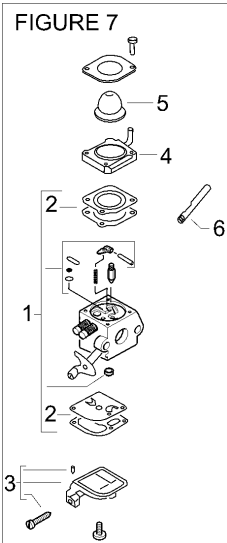

FIGURE 4

FIGURE 5

FIGURE 6

FIGURE 7

Item	PN	Qty	Description
FIGURE 4			
1	538243725	1	crankshaft ass'y
C 2	501451601	1	needle bearing
3	538250075	1	carter kit (starter)
4	* 538227541	1	ball bearing
5	* 538240982	1	seeger ring
C 6	* 538243174	1	seal
7	538250074	1	carter kit (flyweel)
C 8	* 538243174	1	seal
9	* 538240982	1	seeger ring
10	* 538227541	1	ball bearing
11	538235804	2	screw M5x30
12	538235808	2	screw M5 X 50 TCE
20	538242673	1	flywheel
21	538235218	1	nut M8
B 22	538248808	1	clutch assy
23	* 538242369	2	clutch rod
C 24	* 538241270	1	clutch spring elite
25	* 538241076	2	washer
27	538235806	2	screw M5 X 20 TCE
C 28	538242163	1	ignition coil
30	538242800	1	starter pawl ass'y
31	* 538111088	2	snap ring
B 32	* 538241782	2	spring
B 33	* 538241781	2	pawl
34	538235218	1	nut M8
C 40	538242809	1	starter assy
41	* 538242786	1	seeger
42	* 538227470	1	washer
B 43	* 538249163	1	pulley/rope assy
A 44	** 538227703	1	rope
B 45	* 538227300	1	spring rewind
46	* 538227467	1	shield spring
47	* 538240884	1	starter-handle
48	538235214	4	screw M6x20
A 50	538240452	1	pick up fuel
C 51	538241541	1	tank mix ass.
C 52	* 538235675	1	fueltank grommet
B 53	* 538229809	1	hose-fuel mm245
B 54	* 538229743	1	hose fuel mm150
B 56	538242484	1	fuel cap assy
A 57	* 538236564	1	cap gasket
58	538241248	2	fuel tank grommet (starter)
59	538241248	2	fuel tank grommet (flywheel)
C 60	—		FIGURE 5
A 61	538092878	1	spark plug RDJ6J
62	538227565	4	screw M5X25
65	538236322	1	grommet
66	538243742	1	engine cover
67	538240688	2	screw m5x14 + washer
C 70	538243767	1	exhaust gasket
C 71	538241432	1	muffler assy
72	* 538227274	2	screw M5X60