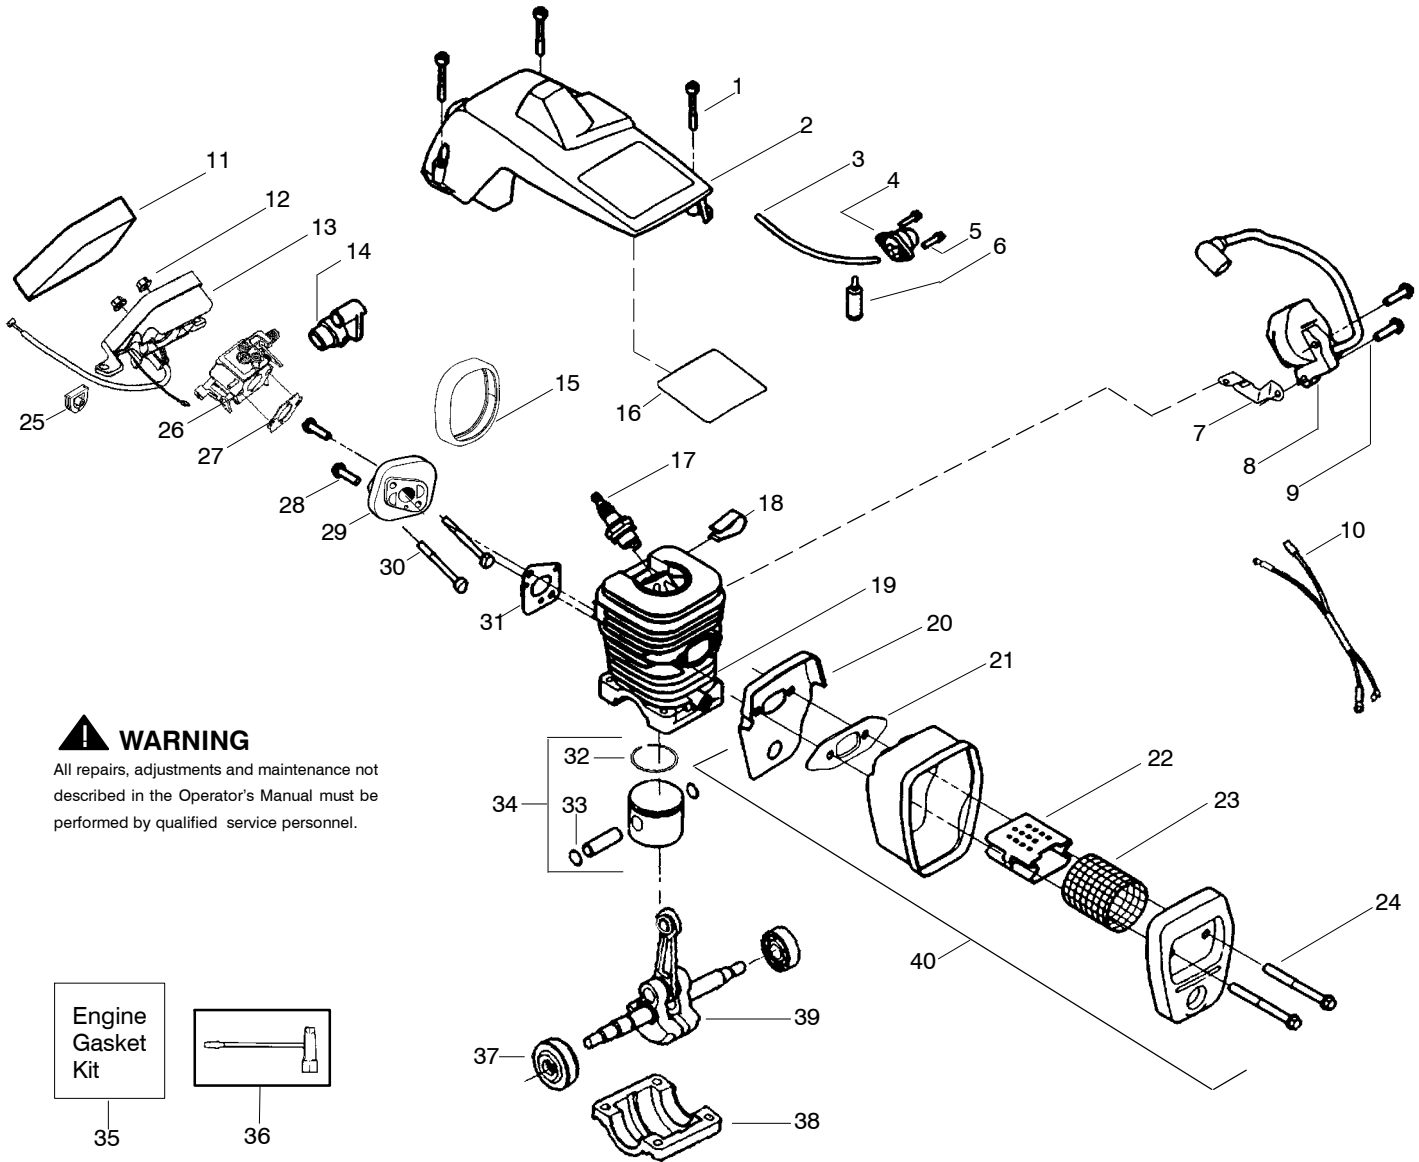

WARNING
All repairs, adjustments and maintenance not described in the Operator's Manual must be performed by qualified service personnel.

Ref.	Part No.	Description	Ref.	Part No.	Description	Ref.	Part No.	Description
1.	530016153	Screw	19.	530012550	Cylinder	35.	530069608	Kit-Engine Gasket (Incl. 21, 27 & 31)
2.	530056914	Assy-Cylinder Shield (includes # 16)	20.	530049870	Backplate-Muffler	36.	530031135	Scrench
3.	530069247	Kit-Fuel Line (Small)	21.	530069608	Gasket-Muffler(kit)	37.	530056363	Assy-Seal & Bearing
4.	530071835	Kit-Purge Bulb (incl.#5)	22.	530037813	Diffuser-Muffler	38.	530037935	Cap-Crankcase
5.	530015780	Screw	23.	530036103	Screen-Spark	39.	530047062	Assy-Crankshaft
6.	530095646	Assy-Fuel Pick-up	24.	530016132	Bolt-Muffler	40.	530047207	Assy-Muffler (Incl. 20,21,22,23,24)
7.	530047442	Strap-Ground	25.	530047631	Grommet-Throttle Cable			
8.	530039238	Ignition Module	26.	---	Kit-Carburetor			
9.	530015814	Screw		545081885	Walbro (WT-891) (Incl. Grommet)			
10.	530057475	Assy-Wire Harness	27.	530069608	Gasket-Carb. (kit)		Not Shown	
11.	530037793	Foam-Air Filter	28.	530016386	Screw			
12.	530016101	Nut	29.	530049700	Carb. Adapter			
13.	530057702	Assy-Air Box	30.	530016187	Screw			
14.	530049244	Grommet-Carb Adjust	31.	530069608	Gasket- Adaptor(kit)		545154793	Manual
15.	530054144	Seal-Carb Adapter	32.	530038729	Ring-Piston		545003030	Decal-Warning
16.	530055698	Reflector-Heat	33.	530015697	Retainer-Piston Pin			
17.	952030150	Spark Plug (RCJ-7Y)	34.	530071408	Kit-Piston (Incl. 32,33)			
18.	530016136	Clip-High Tension Lead						

✓ = NEW PART NUMBER FOR THIS IPL

★ = REFER TO THE SERVICE REFERENCE INDICATED FOR MORE INFORMATION. (LOCATED AT END OF IPL)