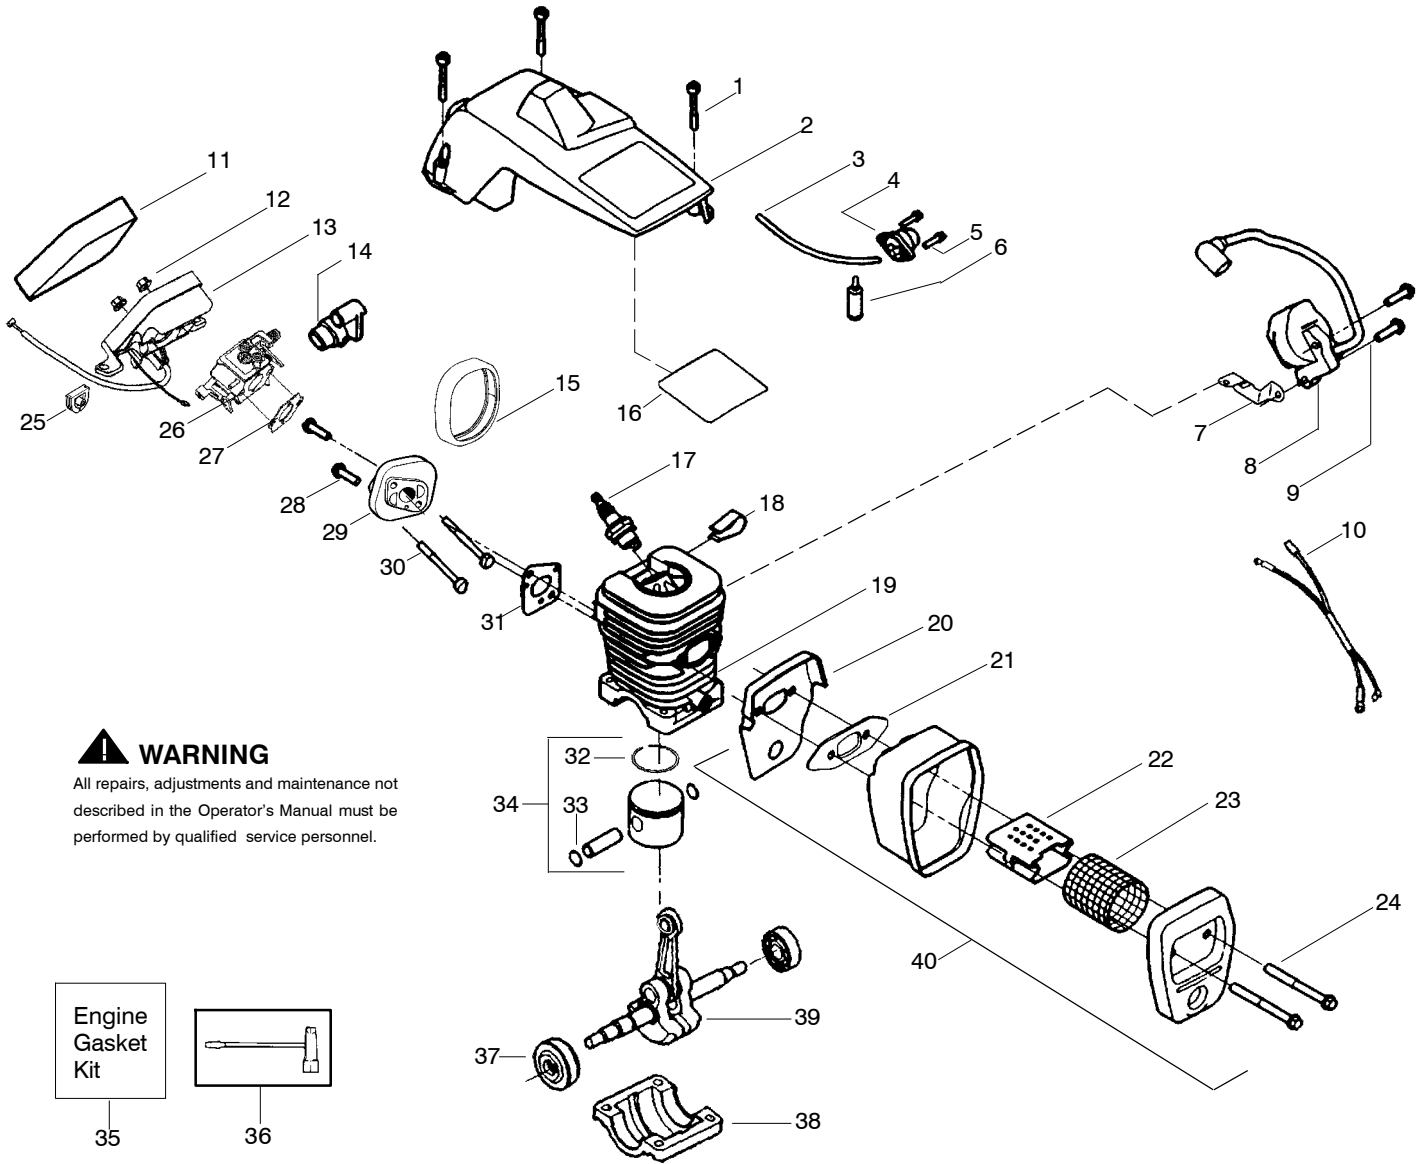

WARNING

All repairs, adjustments and maintenance not described in the Operator's Manual must be performed by qualified service personnel.

Engine Gasket Kit

35

36

Ref.	Part No.	Description	Ref.	Part No.	Description	Ref.	Part No.	Description
1.	530016153	Screw	19.	530012550	Cylinder	35.	530069608	Kit-Engine Gasket (Incl. 21, 27 & 31)
2.	530055638	Assy-Cylinder Shield (includes # 16)	20.	530049870	Backplate-Muffler	36.	530031135	Scrench
3.	530069247	Kit-Fuel Line (Small)	21.	530069608	Gasket-Muffler(kit)	37.	530056363	Assy-Seal & Bearing
4.	530071835	Kit-Air Purge (Incl. #5)	22.	530037813	Diffuser-Muffler	38.	530037935	Cap-Crankcase
5.	530015780	Screw	23.	530036103	Screen-Spark	39.	545113101	Assy-Crankshaft
6.	530095646	Assy-Fuel Pick-up	24.	530016132	Bolt-Muffler	40.	530047207	Assy-Muffler (Incl. 20,21,22,23,24)
7.	530047442	Strap-Ground	25.	530047631	Grommet-Throttle Cable			
8.	530039167	Ignition Module	26.	---	Kit-Carburetor			
9.	530015814	Screw		545081885	Walbro (WT-891) (Incl. Grommet)			
10.	530057475	Assy-Wire Harness	27.	530069608	Gasket-Carb/Adapter(kit)			
11.	530037793	Foam-Air Filter	28.	530016386	Screw			Not Shown
12.	530016101	Nut	29.	530049700	Carb. Adapter			
13.	530057702	Assy-Air Box	30.	530016187	Screw			
14.	530049244	Grommet-Carb Adjust	31.	530069608	Gasket- Adaptor(kit)			
15.	530054144	Seal-Carb Adapter	32.	530038729	Ring-Piston			
16.	530055698	Reflector-Heat	33.	530015697	Retainer-Piston Pin			
17.	952030150	Spark Plug (RCJ-7Y)	34.	530071408	Kit-Piston (Incl. 32 & 33)			
18.	530016136	Clip-High Tension Lead						
								Manuals ENG/FR/SP/POR Decal-Warning

✓ = NEW PART NUMBER FOR THIS IPL

★ = REFER TO THE SERVICE REFERENCE INDICATED FOR MORE INFORMATION. (LOCATED AT END OF IPL)