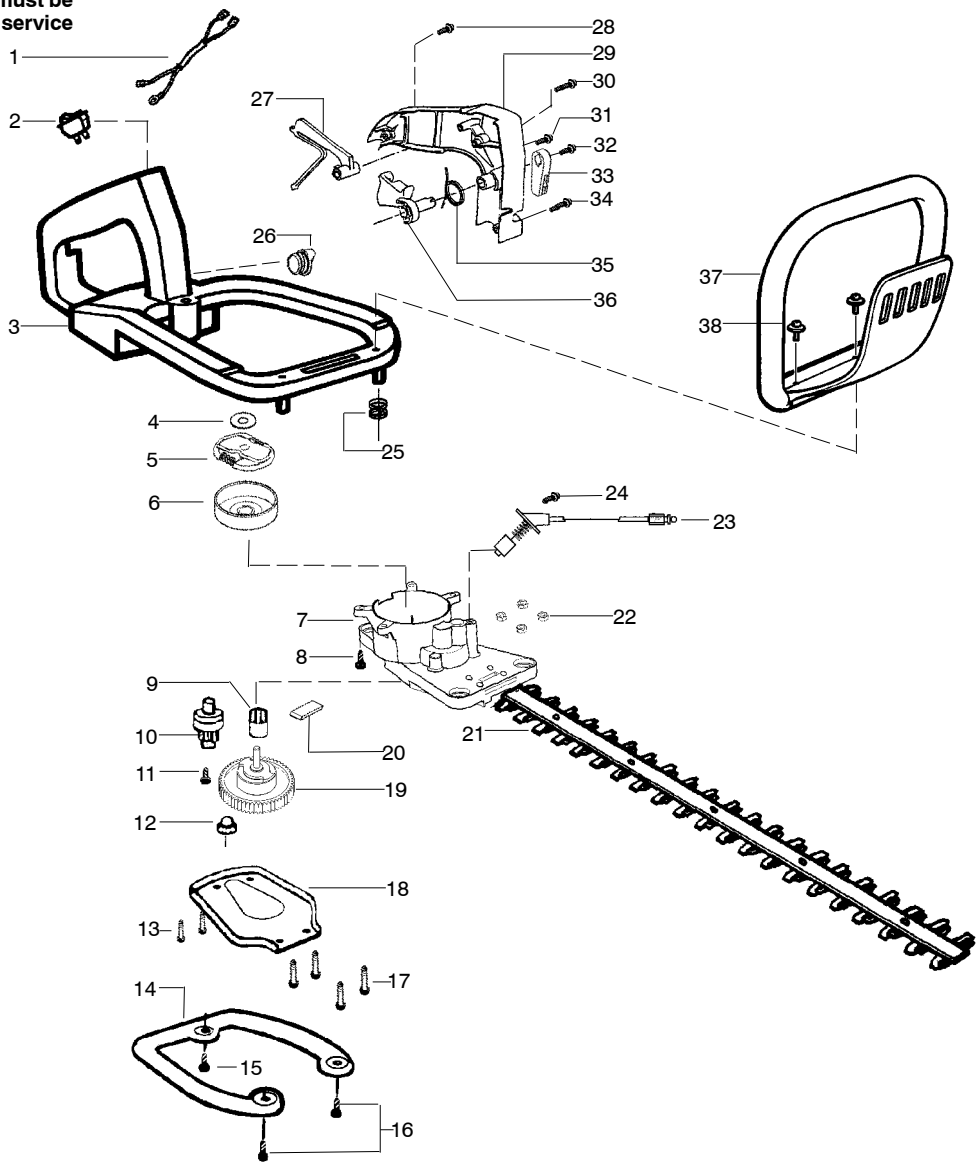

WARNING
All repairs, adjustments and maintenance not described in the Operator's Manual must be performed by qualified service personnel.

Ref.	Part No.	Description	Ref.	Part No.	Description
1.	545172901	Assy-Leadwire/Switch (Incl.#2)	20.	530029948	Seal-Blade (Felt)
2.	530029954	Switch-Ignition	21.	530403229	Assy-Blade 22"
3.	530071655	Assy-Rear Handle & Tank	22.	545009101	Nut
4.	530015611	Washer-Clutch	23.	530057819	Assy-Cable Stop
5.	530071803	Kit-Clutch Assy.	24.	530015934	Screw
6.	530150583	Assy-Drum	25.	530029946	Spring
7.	530071932	Kit-Gear Box (incl.# 9,10,11,13,17,22)	26.	530047877	Assy-Fuel Cap
8.	530015886	Screw	27.	530059104	Lockout-Throttle
9.	530016013	Bearing-Gear	28.	530015934	Screw
10.	530096258	Assy-Pinion	29.	530057821	Cover-Handle
11.	530015805	Screw	30.	530015940	Screw
12.	530032121	Bushing-Blade	31.	530015934	Screw
13.	530015940	Screw	32.	530015775	Screw
14.	530036046	Plate-Isolator	33.	530057818	Lever-Trigger
15.	530015849	Screw	34.	530016406	Screw
16.	530015934	Screw	35.	530036123	Spring-Trigger
17.	530016472	Screw	36.	530053884	Trigger
18.	530029916	Cover-Gear Box Plate	37.	530094992	Handle-Front
19.	530071777	Kit-Drive Gear Ass'y. (Incl. #12)	38.	530015955	Screw

✓ = NEW PART NUMBER FOR THIS IPL   * = REFER TO THE SERVICE REFERENCE INDICATED FOR MORE INFORMATION. (LOCATED AT END OF IPL)
● = THESE PARTS ARE ILLUSTRATED FOR CLARITY. ORDER COMPLETE ASSEMBLY.