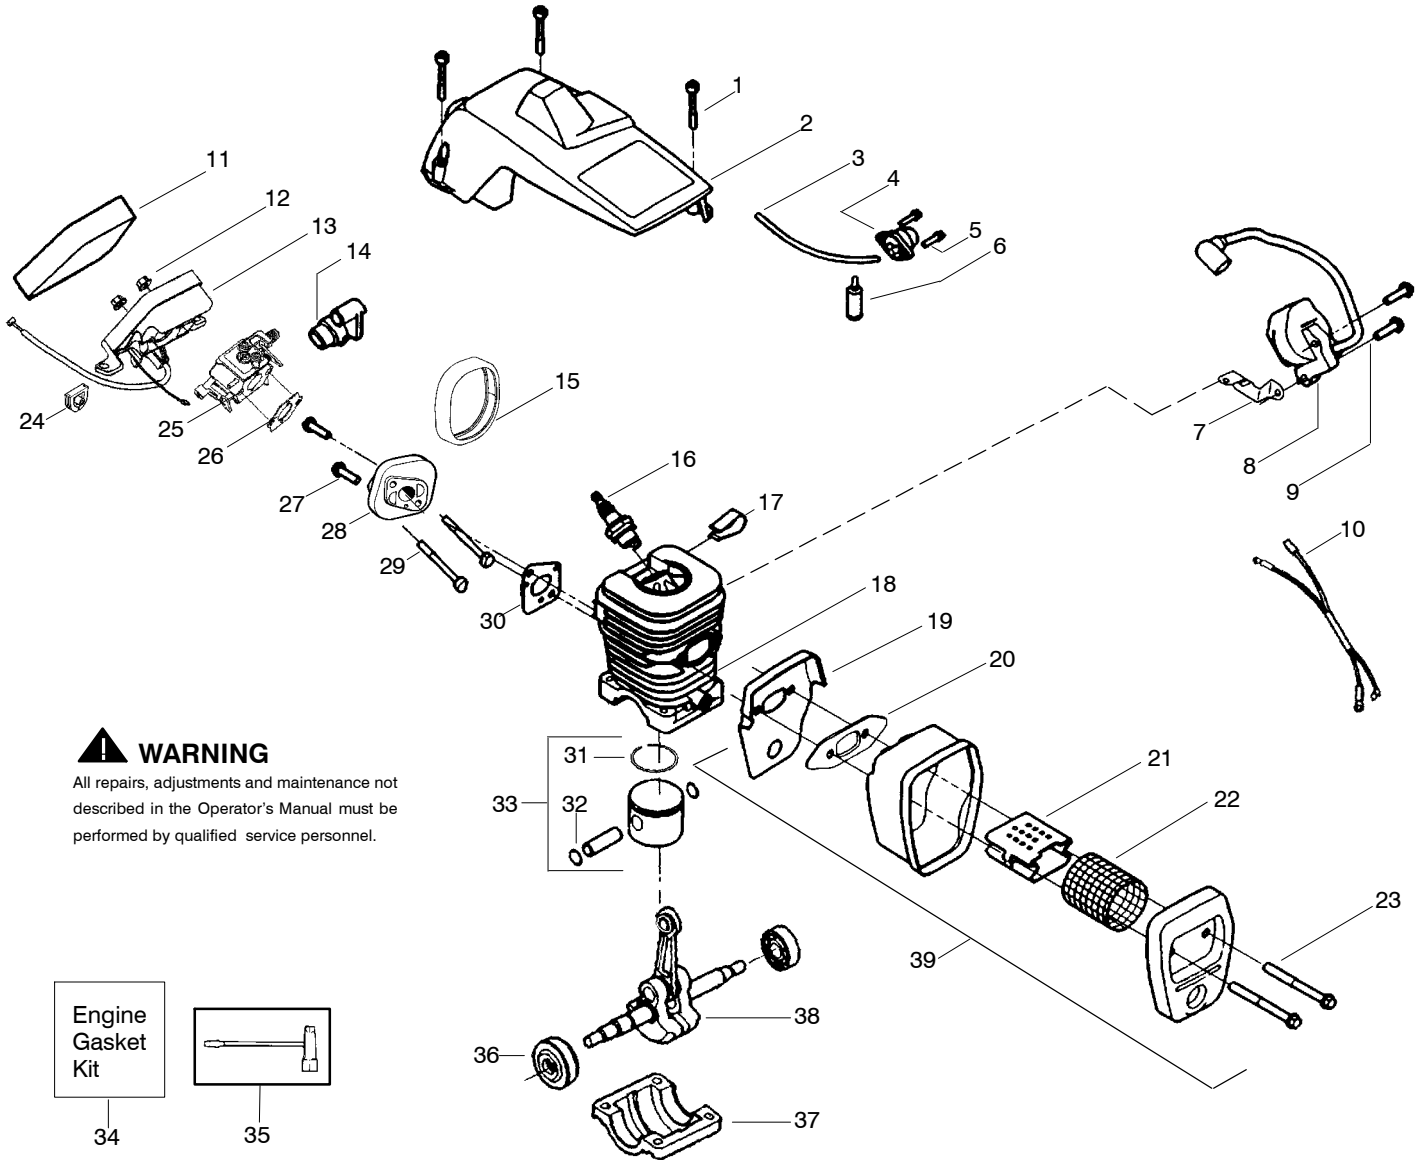

⚠ WARNING

All repairs, adjustments and maintenance not described in the Operator's Manual must be performed by qualified service personnel.

Ref.	Part No.	Description	Ref.	Part No.	Description	Ref.	Part No.	Description
1.	530016153	Screw	21.	530037813	Diffuser-Muffler	38.	545113101	Assy-Crankshaft
2.	530055709	Assy-Cylinder Shield	22.	530036103	Screen-Spark	39.	530047207	Assy-Muffler (Incl. 19,20,21,22,23)
3.	530069247	Kit-Fuel Line (Small)	23.	530016132	Bolt-Muffler			Not Shown
4.	530071835	Kit-Air Purge (incl. #5)	24.	530047631	Grommet-Throttle Cable			
5.	530015780	Screw	25.	545081885	Kit-Carburetor (WT-891) (Incl. Grommet)			
6.	530095646	Assy-Fuel Pick-up	26.	530069608	Gasket-Carb. (kit)			
7.	530047442	Strap-Ground	27.	530016386	Screw			
8.	530039167	Ignition Module	28.	530049700	Carb. Adapter			
9.	530015814	Screw	29.	530016187	Screw			
10.	530057475	Assy-Wire Harness	30.	530069608	Gasket-Adaptor(kit)			
11.	530037793	Foam-Air Filter	31.	530037380	Ring-Piston			Manual (Euro 1)
12.	530016101	Nut	32.	530015697	Retainer-Piston Pin			Decal-Warning (Euro)
13.	530057702	Assy-Air Box	33.	545081872	Kit-Piston (Incl. 31 & 32)			
14.	530049244	Grommet-Carb Adjust	34.	530069608	Kit-Engine Gasket (Incl. 20, 26 & 30)			
15.	530054144	Seal-Carb Adapter	35.	530031135	Scrench			
16.	952030150	Spark Plug (RCJ-7Y)	36.	530056363	Assy-Seal & Bearing			
17.	530016136	Clip-High Tension Lead	37.	530037935	Cap-Crankcase			
18.	545122101	Cylinder						
19.	530049870	Backplate-Muffler						
20.	530069608	Gasket-Muffler(kit)						

↙ = NEW PART NUMBER FOR THIS IPL

* = REFER TO THE SERVICE REFERENCE INDICATED FOR MORE INFORMATION. (LOCATED AT END OF IPL)