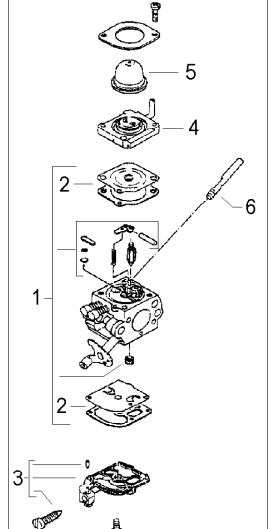

FIGURE 4

FIGURE 6

FIGURE 7

Item	P/N McC	P/N ELX	Qty	DESCRIPTION
FIGURE 4				
1	243725	538243725	1	crankshaft ass'y
C 2	501451601	501451601	1	needle bearing
3	250075	538250075	1	carter kit (starter)
4 •	227541	538227541	1	ball bearing
5 •	240982	538240982	1	seeger ring
C 6 •	243174	538243174	1	seal
7	250074	538250074	1	carter kit (flyweel)
C 8 •	243174	538243174	1	seal
9 •	240982	538240982	1	seeger ring
10 •	227541	538227541	1	ball bearing
11	235804	538235804	2	screw M5x30
12	235808	538235808	2	screw M5 X 50 TCE
20	242673	538242673	1	flywheel
21	235218	538235218	1	nut M8
B 22	248808	538248808	1	clutch assy
23 •	242369	538242369	2	clutch rod
C 24 •	241270	538241270	1	clutch spring elite
25 •	241076	538241076	2	washer
27	235806	538235806	2	screw M5 X 20 TCE
C 28	242163	538242163	1	ignition coil
30	242800	538242800	1	starter pawl ass'y
31 •	111088	538111088	2	snap ring
B 32 •	241782	538241782	2	spring
B 33 •	241781	538241781	2	pawl
34	235218	538235218	1	nut M8
C 40	242809	538242809	1	starter assy
41 •	242786	538242786	1	seeger
42 •	227470	538227470	1	washer
B 43 •	249163	538249163	1	pulley/rope assy
A 44 ••	227703	538227703	1	rope
B 45 •	227300	538227300	1	spring rewind
46 •	227467	538227467	1	shield spring
47 •	240884	538240884	1	starter-handle
48	235214	538235214	4	screw M6x20
A 50	240452	538240452	1	pick up fuel
C 51	241541	538241541	1	tank mix ass.
C 52 •	235675	538235675	1	fuel tank grommet
B 53 •	229809	538229809	1	hose-fuel mm245
B 54 •	229743	538229743	1	hose fuel mm150
B 56	242484	538242484	1	fuel cap assy
A 57 •	236564	538236564	1	cap gasket
58	241248	538241248	2	fuel tank grommet (starter)
59	241248	538241248	2	fuel tank grommet (flywheel)
C 60	FIGURE 5			
A 61	92878	538092878	1	spark plug RDJ6J
62	227565	538227565	4	screw M5X25
63	243222	538243222	1	screw 3/8 - 5/8
64	242013	538242013	1	spacer
65	236322	538236322	1	grommet
66	243742	538243742	1	engine cover
67	240688	538240688	2	screw m5x14 + washer
C 70	243767	538243767	1	exhaust gasket
C 71	241432	538241432	1	muffler assy
72 •	227274	538227274	2	screw M5X60
73 •	227236	538227236	1	clamp
74 •	227259	538227259	2	washer