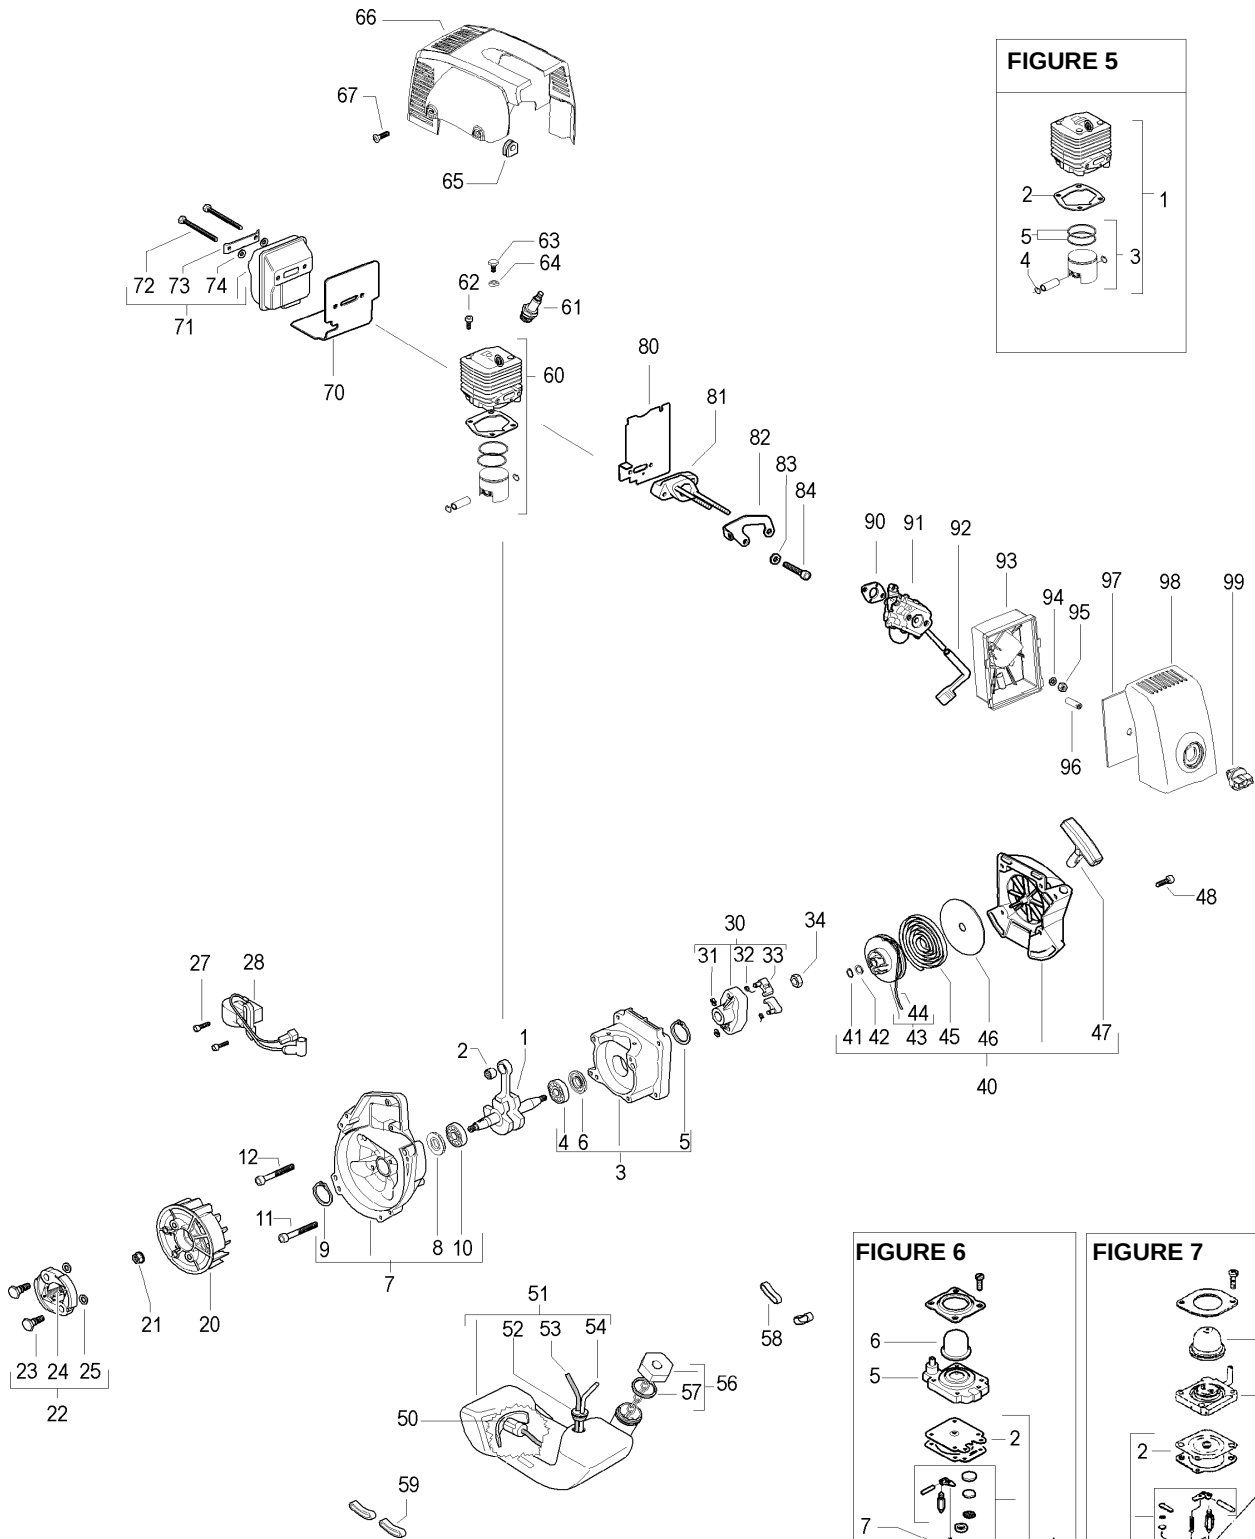

FIGURE 4

FIGURE 6

FIGURE 7

Item	P/N McC	P/N ELX	Qty	DESCRIPTION
FIGURE 4				
1	243725	538243725	1	crankshaft ass'y
C 2	501451601	501451601	1	needle bearing
3	250075	538250075	1	carter kit (starter)
4 •	227541	538227541	1	ball bearing
5 •	240982	538240982	1	seeger ring
C 6 •	243174	538243174	1	seal
7	250074	538250074	1	carter kit (flyweel)
C 8 •	243174	538243174	1	seal
9 •	240982	538240982	1	seeger ring
10 •	227541	538227541	1	ball bearing
11	235804	538235804	2	screw M5x30
12	235808	538235808	2	screw M5 X 50 TCE
20	242673	538242673	1	flywheel
21	235218	538235218	1	nut M8
B 22	248808	538248808	1	clutch assy
23 •	242369	538242369	2	clutch rod
C 24 •	241270	538241270	1	clutch spring elite
25 •	241076	538241076	2	washer
27	235806	538235806	2	screw M5 X 20 TCE
C 28	242163	538242163	1	ignition coil
30	242800	538242800	1	starter pawl ass'y
31 •	111088	538111088	2	snap ring
B 32 •	241782	538241782	2	spring
B 33 •	241781	538241781	2	pawl
34	235218	538235218	1	nut M8
C 40	242809	538242809	1	starter assy
41 •	242786	538242786	1	seeger
42 •	227470	538227470	1	washer
B 43 •	249163	538249163	1	pulley/rope assy
A 44 ••	227703	538227703	1	rope
B 45 •	227300	538227300	1	spring rewind
46 •	227467	538227467	1	shield spring
47 •	240884	538240884	1	starter-handle
48	235214	538235214	4	screw M6x20
A 50	240452	538240452	1	pick up fuel
C 51	241541	538241541	1	tank mix ass.
C 52 •	235675	538235675	1	fuel tank grommet
B 53 •	229809	538229809	1	hose-fuel mm245
B 54 •	229743	538229743	1	hose fuel mm150
B 56	242484	538242484	1	fuel cap assy
A 57 •	236564	538236564	1	cap gasket
58	241248	538241248	2	fuel tank grommet (starter)
59	241248	538241248	2	fuel tank grommet (flywheel)
C 60	FIGURE 5			
A 61	92878	538092878	1	spark plug RDJ6J
62	227565	538227565	4	screw M5X25
63	243222	538243222	1	screw 3/8 - 5/8
64	242013	538242013	1	spacer
65	236322	538236322	1	grommet
66	243742	538243742	1	engine cover
67	240688	538240688	2	screw m5x14 + washer
C 70	243767	538243767	1	exhaust gasket
C 71	241432	538241432	1	muffler assy
72 •	227274	538227274	2	screw M5X60
73 •	227236	538227236	1	clamp
74 •	227259	538227259	2	washer