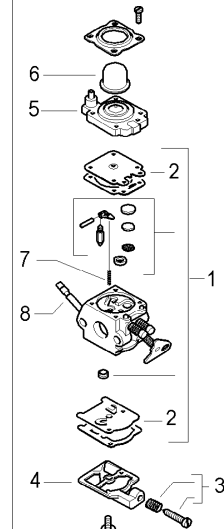

FIGURE 4

FIGURE 6

FIGURE 7

Item	P/N McC	P/N ELX	Qty	DESCRIPTION
FIGURE 4				
1	243725	538243725	1	crankshaft ass'y
C 2	501451601	501451601	1	needle bearing
3	250075	538250075	1	carter kit (starter)
4 •	227541	538227541	1	ball bearing
5 •	240982	538240982	1	seeger ring
C 6 •	243174	538243174	1	seal
7	250074	538250074	1	carter kit (flyweel)
C 8 •	243174	538243174	1	seal
9 •	240982	538240982	1	seeger ring
10 •	227541	538227541	1	ball bearing
11	235804	538235804	2	screw M5x30
12	235808	538235808	2	screw M5 X 50 TCE
20	242673	538242673	1	flywheel
21	235218	538235218	1	nut M8
B 22	248808	538248808	1	clutch assy
23 •	242369	538242369	2	clutch rod
C 24 •	241270	538241270	1	clutch spring elite
25 •	241076	538241076	2	washer
27	235806	538235806	2	screw M5 X 20 TCE
C 28	242163	538242163	1	ignition coil
30	242800	538242800	1	starter pawl ass'y
31 •	111088	538111088	2	snap ring
B 32 •	241782	538241782	2	spring
B 33 •	241781	538241781	2	pawl
34	235218	538235218	1	nut M8
C 40	242809	538242809	1	starter assy
41 •	242786	538242786	1	seeger
42 •	227470	538227470	1	washer
B 43 •	249163	538249163	1	pulley/rope assy
A 44 ••	227703	538227703	1	rope
B 45 •	227300	538227300	1	spring rewind
46 •	227467	538227467	1	shield spring
47 •	240884	538240884	1	starter-handle
48	235214	538235214	4	screw M6x20
A 50	240452	538240452	1	pick up fuel
C 51	241541	538241541	1	tank mix ass.
C 52 •	235675	538235675	1	fuel tank grommet
B 53 •	229809	538229809	1	hose-fuel mm245
B 54 •	229743	538229743	1	hose fuel mm150
B 56	242484	538242484	1	fuel cap assy
A 57 •	236564	538236564	1	cap gasket
58	241248	538241248	2	fuel tank grommet (starter)
59	241248	538241248	2	fuel tank grommet (flywheel)
C 60	FIGURE 5			
A 61	92878	538092878	1	spark plug RDJ6J
62	227565	538227565	4	screw M5X25
63	243222	538243222	1	screw 3/8 - 5/8
64	242013	538242013	1	spacer
65	236322	538236322	1	grommet
66	243742	538243742	1	engine cover
67	240688	538240688	2	screw m5x14 + washer
C 70	243767	538243767	1	exhaust gasket
C 71	241432	538241432	1	muffler assy
72 •	227274	538227274	2	screw M5X60
73 •	227236	538227236	1	clamp
74 •	227259	538227259	2	washer