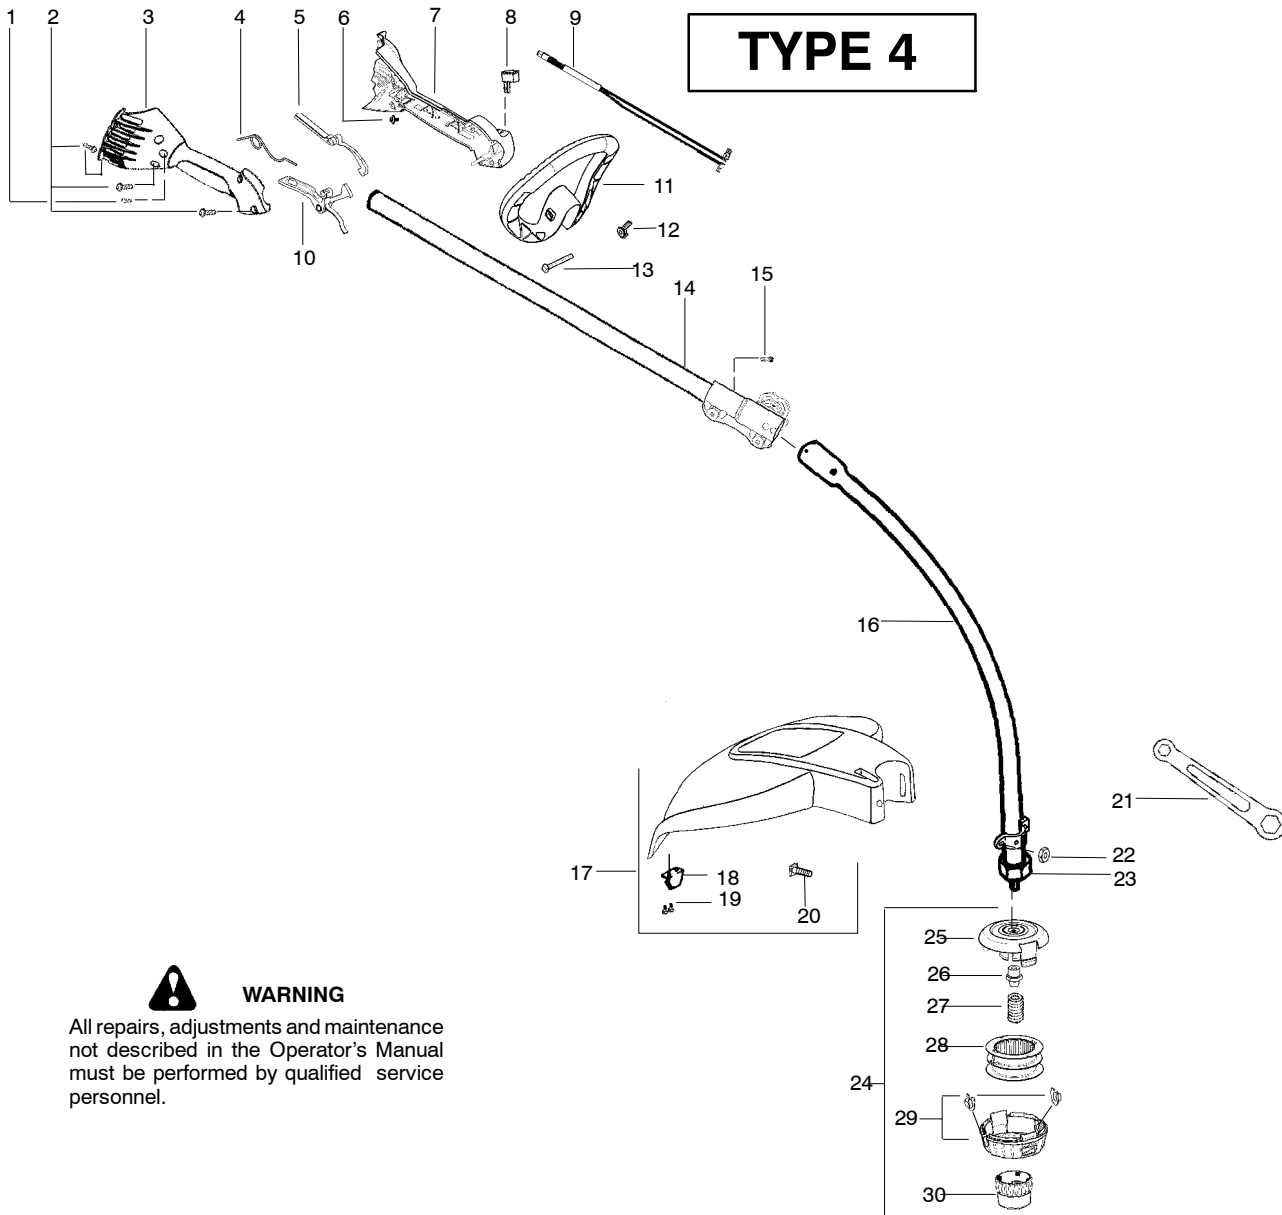

WARNING

All repairs, adjustments and maintenance not described in the Operator's Manual must be performed by qualified service personnel.

Ref.	Part No.	Description	Ref.	Part No.	Description
1.	530015805	Screw-Alignment	22.	530015197	Nut
2.	530015886	Screw-handle/fan hsg	23.	530057559	Dustcup
3.	545018901	Hsg.-Throttle (Right)	24.	537419205	Assy-Head TNG 7 (.080 RH 5/16") (Incl. 25,26,27,28,29,30)
4.	530016473	Spring-Lockout	25.	537419303	Housing-gray
5.	545017601	Lockout-Throttle	26.	537419901	Adapter
6.	530016326	Screw	27.	537338801	Spring
7.	545018701	Hsg.-Throttle (Left)	28.	545080801	Assy-Spool (.080 rh 5/16")
8.	530069572	Kit-Switch	29.	545003365	Kit-Cover and Eyelet
9.	530058843	Assy-Front Wire	30.	537419601	Knob
10.	545017701	Assy-Trigger	Not Shown		
11.	530057546	Handle-Assist	---	545154618	Manual-Operator
12.	530016152	Wingnut		545154617	Scan
13.	530015786	Bolt		545154616	Euro 1
14.	545006022	Kit-Upper Shaft Assy. (incl. flex shaft, coupler & #15)		545154615	Euro 2
15.	530016344	Screw		545154614	Euro 3
16.	545006020	Kit-Lower Shaft Assy.(incl. flex shaft)		545154613	Euro 4
17.	545006021	Kit-Shield Ass'y.(Incl.18,19,20,21,22)		545154612	Euro 5
18.	530052286	Line Limiter		530150142	Turkish
19.	530015814	Screw-Line Limiter		530150315	Decal-Upper Shaft Warning
20..	530015820	Bolt			Decal-Lower Shaft Warning
21.	530056401	Wrench			

✓ = NEW PART NUMBER FOR THIS IPL

★ = REFER TO THE SERVICE REFERENCE INDICATED FOR MORE INFORMATION. (LOCATED AT END OF IPL)