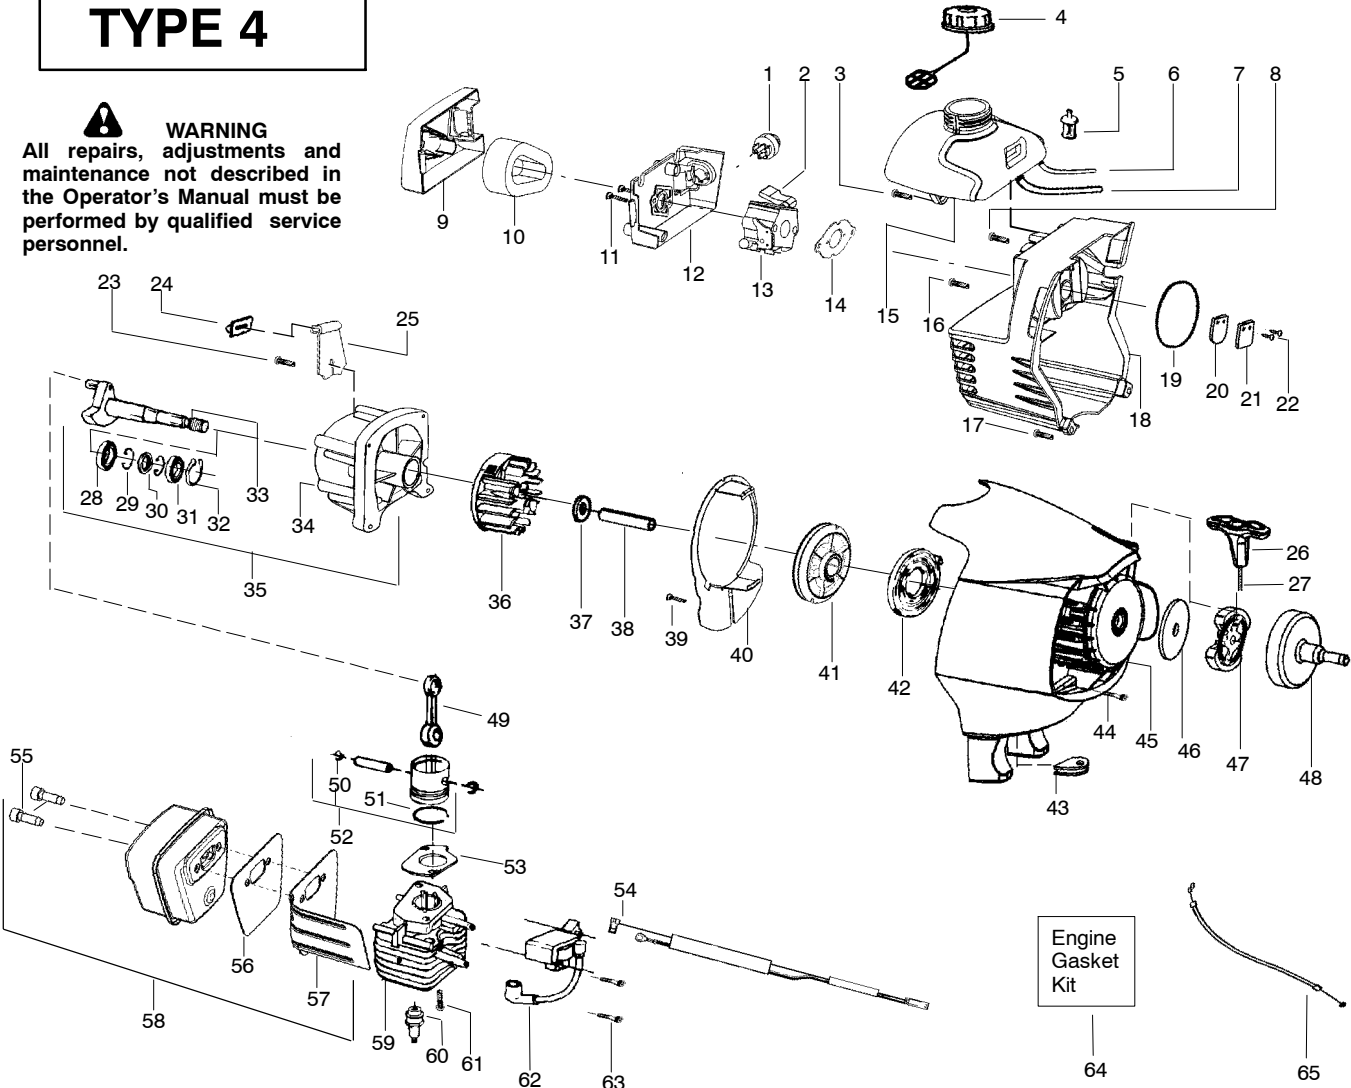

TYPE 4

WARNING
All repairs, adjustments and maintenance not described in the Operator's Manual must be performed by qualified service personnel.

Ref.	Part No.	Description	Ref.	Part No.	Description	Ref.	Part No.	Description
1.	530047721	Bulb-Purge	24.	530055492	Isolator-Tank	47.	530055122	Assy-Clutch
2.	530071717	Kit-Choke Lever	25.	530054941	Ret.-Tank	48.	530150247	Assy-Clutch Drum
3.	530015843	Screw-tank	26.	530054834	Handle-Starter	49.	530010960	Assy-Conn. Rod
4.	530049386	Cap-Fuel w/ret.	27.	545050409	Kit-Rope	50.	530015162	Ret.-Piston pin
5.	530095646	Assy-Fuel pickup	28.	545081601	Bearing-Inner	51.	530012594	Ring-Piston
6.	530069247	Kit-Carb/Purge fuel line	29.	530015787	Retainer	52.	530071998	Kit-Piston (Incl. 50,51)
7.	530069216	Kit-Tank/Purge fuel line	30.	530019158	Seal	53.	545030102	Gasket-Cylinder(kit)
8.	530015775	Screw	31.	530032102	Bearing-Outer	54.	530058846	Assy-Leadwire
9.	545000501	Cover-Air box	32.	530015789	Ret.-Crankshaft	55.	530016387	Bolt-Muffler
10.	545082301	Filter-Air	33.	530028807	Assy-Crankshaft	56.	545030102	Gasket-Muffler (kit)
11.	530015849	Screw-Carb.	34.	545081901	Assy-Crankcase (Incl. 28,29,30,31)	57.	545033201	Shield
12.	545000601	Box-Air	35.	545006037	Assy-C'case/C'shaft (Incl. 32,33,34)	58.	545081871	Kit-Muffler (Incl. 55,56,57)
13.	545006017	Assy-Carb(C1U-W32)	36.	530055524	Assy-Flywheel	59.	530012586	Cylinder
(Note: Repair kits are not available for this carburetor)			37.	530016463	Washer	60.	952030249	Plug-Spark(RCJ-6Y)
14.	545030102	Gasket-Carb.(kit)	38.	530055620	Spacer	61.	530001624	Bolt-Cyl. 1/4-20"
15.	545075301	Assy-Fuel Tank	39.	530015775	Screw-Baffle	62.	530039234	Module-Ignition
16.	530015771	Screw-Crankcase	40.	545115201	Plate-Baffle	63.	530016357	Screw-Module
17.	530015952	Screw-Shroud	41.	545050408	Kit-Pulley	64.	545030102	Kit-Gasket (Incl. 14,19, 53)
18.	545000701	Shroud w/heat shield	42.	545054901	Spring-Starter	65.	545026801	Assy-Throttle cable
19.	545030102	O-ring-Shroud (kit)	43.	530019182	Grommet			
20.	530027593	Valve-Reed	44.	530016386	Screw-F/hsg.			
21.	530029781	Stop-Reed	45.	530055248	Assy.-Fan Housing			
22.	530016064	Screw-Reed stop	46.	530094189	Washer-Clutch			
23.	530015875	Screw-Retainer						

↙ = NEW PART NUMBER FOR THIS IPL   ★ = REFER TO THE SERVICE REFERENCE INDICATED FOR MORE INFORMATION. (LOCATED AT END OF IPL)