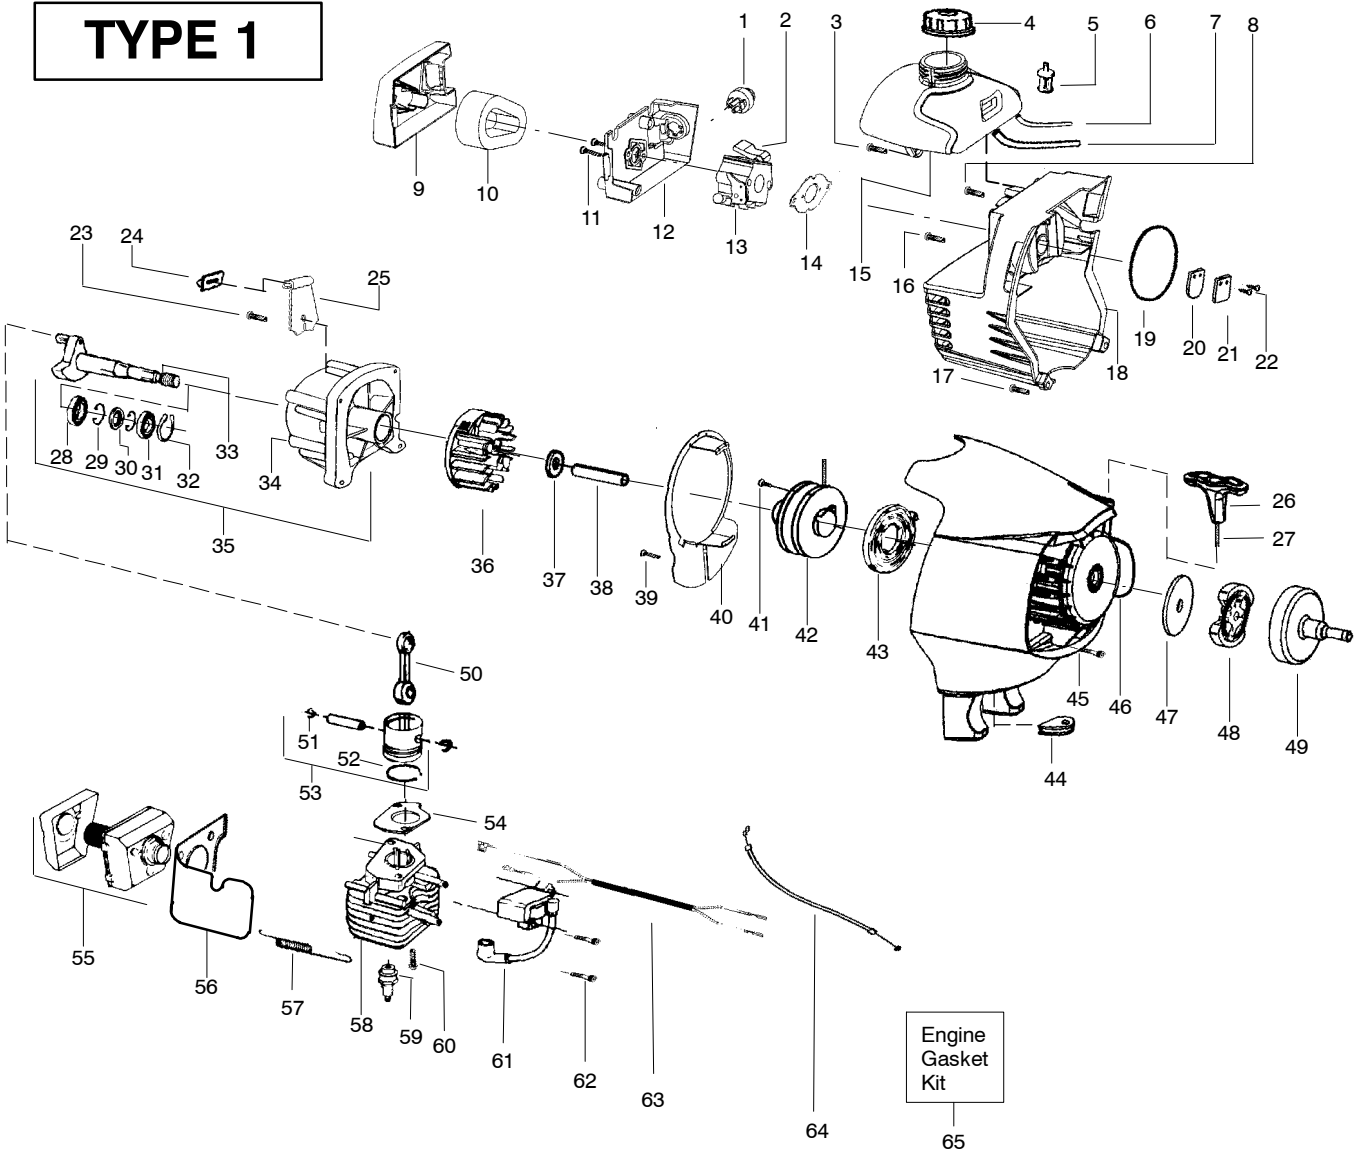

TYPE 1

Ref.	Part No.	Description	Ref.	Part No.	Description	Ref.	Part No.	Description
1.	530047721	Bulb-purge	22.	530016064	Screw-reed valve	44.	530019182	Grommet
2.	530071717	Kit-Choke Lever	23.	530015875	Screw-tank retainer	45.	530015810	Screw-F/hsg
3.	530015843	Screw-tank	24.	530055492	Isolator-fuel tank	46.	530055248	Housing-Fan w/eyelet
4.	530057736	Assy-Fuel cap	25.	530054941	Ret.-fuel tank	47.	530094189	Washer-Clutch
5.	530095646	Assy-Fuel pick-up	26.	530058742	Handle-starter	48.	530055122	Assy.-Clutch
6.	530071404	Kit-Fuel line	27.	530071325	Kit-Rope	49.	530150247	Assy-Drum
7.	530069216	Kit-Fuel/Purge line	28.	530032103	Bearing-inner	50.	530010960	Assy-Connecting rod
8.	530015775	Screw	29.	530015787	Retainer	51.	530015162	Retainer-piston pin
9.	530150088	Cover-Air box	30.	530019158	Seal	52.	530012594	Ring-Piston
10.	530054946	Filter-Air	31.	530032102	Bearing-outer	53.	530071998	Kit-Piston (Incl. 51,52)
11.	530015849	Screw-carb.	32.	530015789	Retainer-crankshaft	54.	530071401	Gasket-Cylinder (kit)
12.	530150080	Box-Air	33.	530028807	Assy-crankshaft	55.	530069310	Kit-Muffler
13.	530071637	Kit-Assy-carb. (WT-628)	34.	530012514	Assy-crankcase (Incl. 28-31)	56.	530058957	Heat shield
(Note: Repair kits are not available for this carburetor)			35.	530071685	Assy-c'case/c'shaft (incl. 28-34)	57.	530036409	Spring-muffler
14.	530071401	Gasket-Carb. (kit)	36.	530055524	Assy-Flywheel	58.	530012488	Cylinder
15.	530150092	Assy-Fuel tank	37.	530016030	Washer	59.	952030249	Spark plug (RCJ-6Y)
16.	530015771	Screw-crankcase	38.	530055620	Spacer	60.	530001624	Bolt-Cylinder
17.	530015952	Screw-shrd to f/hsg.	39.	530015775	Screw-baffle	61.	530035505	Module-Ignition
18.	530150089	Assy-Shroud	40.	530054939	Plate-baffle	62.	530016357	Screw-module
19.	530071401	O-Ring-c/case (kit)	41.	530016391	Screw-rope	63.	530058846	Assy-Rear wire
20.	530027593	Valve-reed	42.	530071399	Kit-pulley (incl. #41)	64.	545026801	Assy-Throttle Cable
21.	530054596	Stop-reed	43.	530042086	Spring-starter	65.	530071401	Kit-Gasket (incl. 14,19,54)

✓ = NEW PART NUMBER FOR THIS IPL

★ = REFER TO THE SERVICE REFERENCE INDICATED FOR MORE INFORMATION. (LOCATED AT END OF IPL)