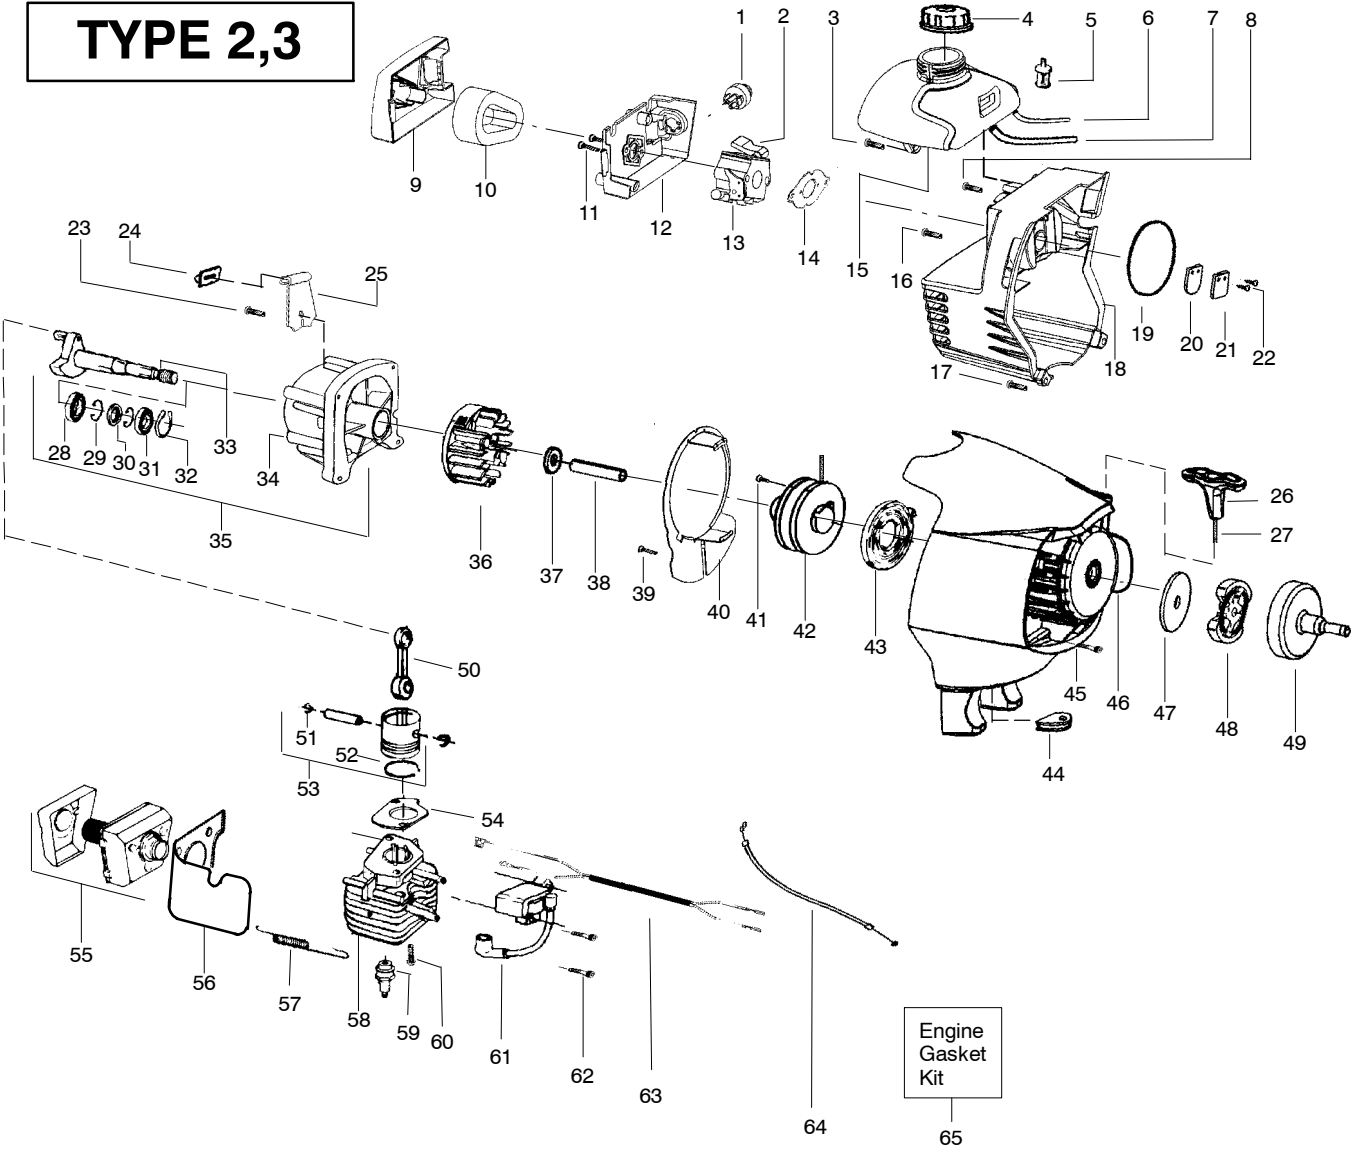

TYPE 2,3

Ref.	Part No.	Description	Ref.	Part No.	Description	Ref.	Part No.	Description
1.	530047721	Bulb-purge	22.	530016064	Screw-reed valve	44.	530019182	Grommet
2.	530071717	Kit-Choke Lever	23.	530015875	Screw-tank retainer	45.	530015810	Screw-F/hsg
3.	530015843	Screw-tank	24.	530055492	Isolator-fuel tank	46.	530055248	Housing-Fan w/eyelet
4.	530049386	Assy-Fuel cap	25.	530054941	Ret.-fuel tank	47.	530094189	Washer-Clutch
5.	530095646	Assy-Fuel pick-up	26.	530054834	Handle-starter	48.	530055122	Assy.-Clutch
6.	530071404	Kit-Fuel line	27.	530071325	Kit-Rope	49.	530150247	Assy-Drum w/adaptor
7.	530069216	Kit-Fuel/Purge line	28.	530032103	Bearing-inner	50.	530010960	Assy-Connecting rod
8.	530015775	Screw	29.	530015787	Retainer	51.	530015162	Retainer-piston pin
9.	530054935	Cover-Air box	30.	530019158	Seal	52.	530012594	Ring-Piston
10.	530054946	Filter-Air	31.	530032102	Bearing-outer	53.	530071998	Kit-Piston (Incl. 51,52)
11.	530015849	Screw-carb.	32.	530015789	Retainer-crankshaft	54.	530071401	Gasket-Cylinder (kit)
12.	530054934	Box-Air	33.	530028807	Assy-crankshaft	55.	530069310	Kit-Muffler
13.	530071637	Kit-Assy-carb. (WT-628)	34.	530012514	Assy-crankcase (Incl. 28,29,30,31)	56.	530058957	Heat shield
(Note: Repair kits are not available for this carburetor)			35.	530071685	Assy-c'case/c'shaft (incl. 32,33,34)	57.	530036409	Spring-muffler
14.	530071401	Gasket-Carb. (kit)	36.	530055125	Assy-Flywheel	58.	530012488	Cylinder
15.	545075305	Assy-Fuel tank	37.	530016030	Washer	59.	952030249	Spark plug (RCJ-6Y)
16.	530015771	Screw-crankcase	38.	530055620	Spacer	60.	530001624	Bolt-Cylinder
17.	530015952	Screw-shrd to f/hsg.	39.	530015775	Screw-baffle	61.	530035505	Module-Ignition
18.	530058797	Assy-Shroud	40.	530054939	Plate-baffle	62.	530016357	Screw-module
19.	530071401	O-Ring-c/case (kit)	41.	530016391	Screw-rope	63.	530058846	Assy-Rear wire
20.	530027593	Valve-reed	42.	530071399	Kit-pulley (incl. #41)	64.	545026801	Assy-Throttle Cable
21.	530054596	Stop-reed	43.	530042086	Spring-starter	65.	530071401	Kit-Gasket (incl. 14,19,54)

✓ = NEW PART NUMBER FOR THIS IPL

★ = REFER TO THE SERVICE REFERENCE INDICATED FOR MORE INFORMATION. (LOCATED AT END OF IPL)