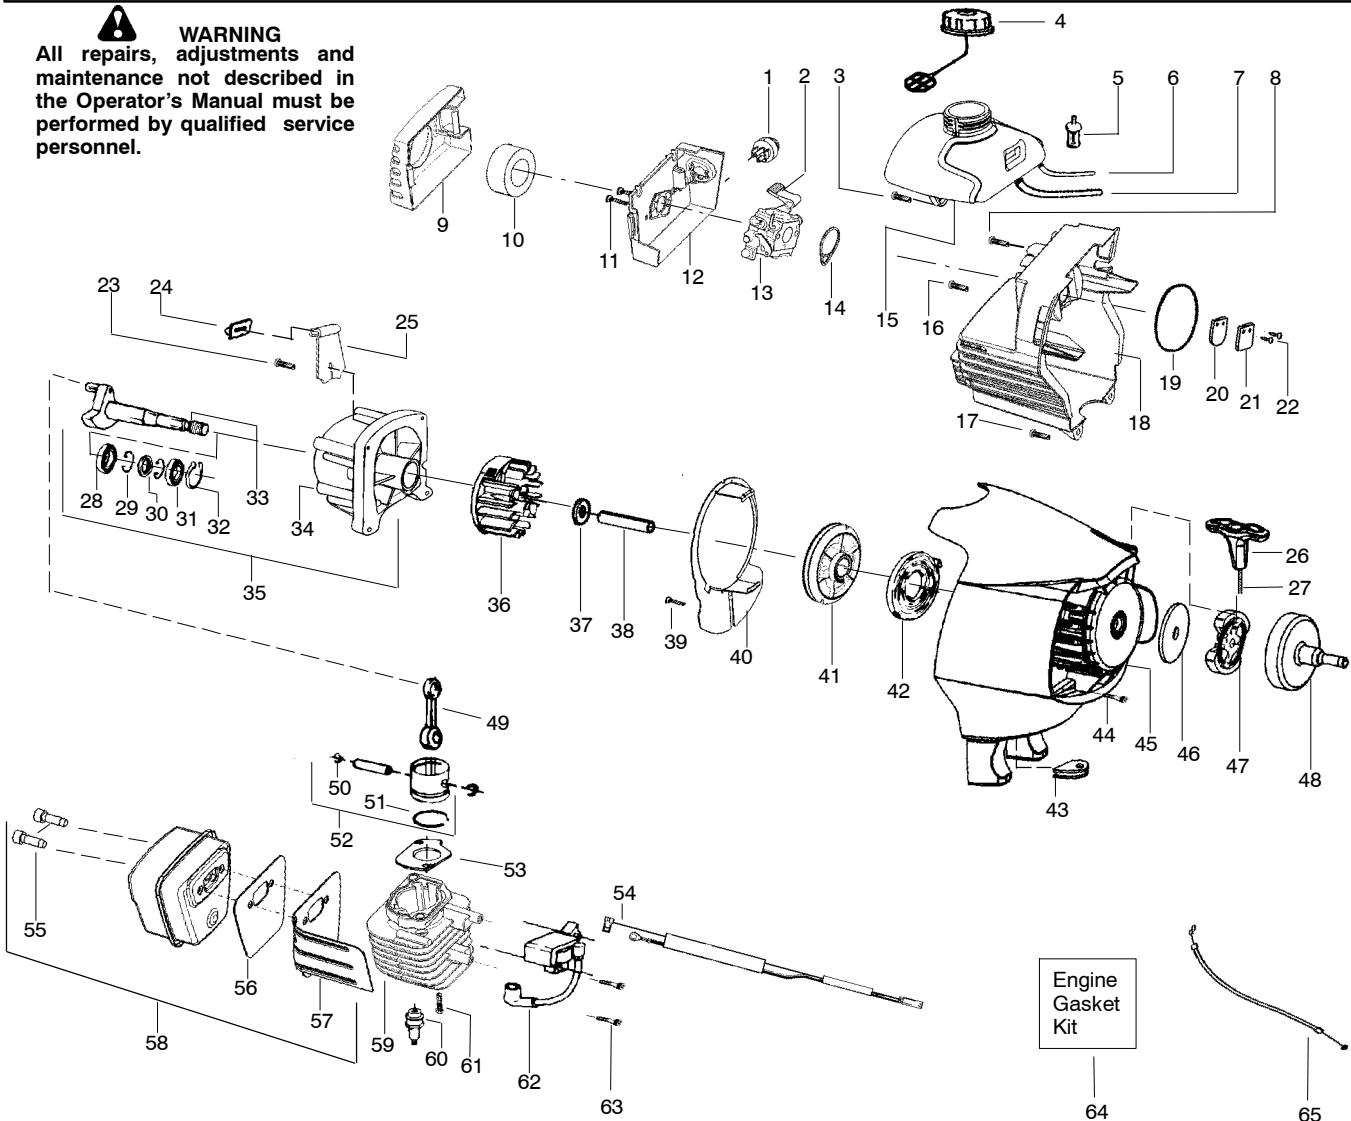

**WARNING**

All repairs, adjustments and maintenance not described in the Operator's Manual must be performed by qualified service personnel.

Ref.	Part No.	Description	Ref.	Part No.	Description
1.	530015805	Screw-Alignment	22.	530052285	Line Limiter
2.	530015886	Screw-handle/fan hsg	23.	530015814	Screw-Line Limiter
3.	545018901	Hsg.-Throttle (Right)	24.	530071765	Kit-Shield Ass'y.(Incl. 22,23)
4.	530016473	Spring-Lockout	25.	530015820	Bolt
5.	545017601	Lockout-Throttle	26.	530015775	Screw
6.	530016326	Screw	27.	530016014	Screw
7.	545018701	Hsg.-Throttle (Left)	28.	537419202	Assy-Head TNG 7 (.095 LH 3/8") (Incl. 29,30,31,32,33,34)
8.	530069572	Kit-Switch	29.	537419302	Housing
9.	530058843	Assy-Front Wire	30.	537419801	Adapter
10.	545017701	Trigger-Throttle	31.	537338801	Spring
11.	530058583	Assy-Assist Handle (Incl. 12,13)	32.	530096328	Assy-Spool (.095 LH )
12.	530016152	Wingnut	33.	545003365	Kit - Cover and Eyelet
13.	530015786	Bolt	34.	537419601	Knob
14.	545006022	Kit-Upper Shaft Assy. (incl. flex shaft, coupler & #15)	Not Shown		
15.	530016344	Screw	----		Manual-Operator (ENG/SP/FR/POR)
16.	545006041	Kit-Lower Shaft Assy.(incl. flex shaft)	545167659		(RUSSIAN)
17.	530056401	Wrench	530150142		Decal-Upper Shaft Warning
18.	530015197	Nut	530150315		Decal-Lower Shaft Warning
19.	545150701	Bracket-Shield			
20.	530096099	Gearbox			
21.	530096218	Flexshaft			

↖ = NEW PART NUMBER FOR THIS IPL

★ = REFER TO THE SERVICE REFERENCE INDICATED FOR MORE INFORMATION. (LOCATED AT END OF IPL)

**WARNING**  
All repairs, adjustments and maintenance not described in the Operator's Manual must be performed by qualified service personnel.