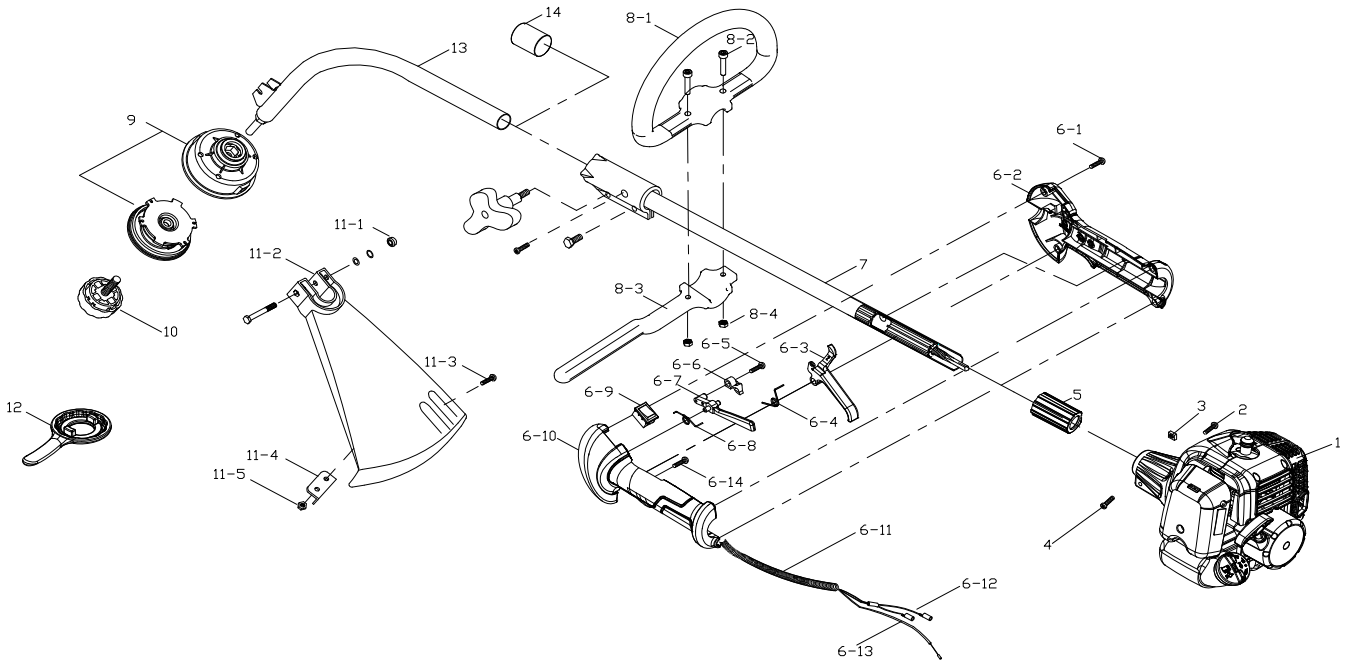

## SERVICE SPARE PARTS LIST

<b>MAC 426L - 965980601</b>		<b>DATE</b>	<b>REVISED DATE</b>
26cc 1" String Trimmer		<b>2009-10-02</b>	<b>2009-10-02</b>
<b>MODEL</b>	<b>MAC 426L</b>		<b>V1 - DOC: 575471701</b>

Pos.	Part no.	Description	Qty	Code
2	574317001	SCREW	1	
3	575304001	NUT	1	
4	574316801	SCREW	1	
5	575304101	COVER	1	
6	575304201	HANDLE	1	
6-1	574317601	SCREW	4	
6-2	N/A	Included in pos. 6	1	-
6-3	N/A	Included in pos. 6	1	-
6-4	N/A	Included in pos. 6	1	-
6-5	574318601	SCREW - (included in pos. 6)	1	
6-6	N/A	Included in pos. 6	1	-
6-7	N/A	Included in pos. 6	1	-
6-8	N/A	Included in pos. 6	1	-
6-9	574318701	STOP CONTROL - (included in pos. 6)	1	
6-10	N/A	Included in pos. 6	1	-
6-11	N/A	Included in pos. 6	1	-
6-12	575305101	WIRE ASSY - (included in pos. 6)	1	
6-13	575305201	THROTTLE CABLE - (included in pos. 6)	1	
6-14	N/A	Included in pos. 6	1	-

Pos.	Part no.	Description	Qty	Code
7	575305401	TUBE DRIVESHAFT	1	
8	574319301	FRONT HANDLE ASSY	1	
8-1	N/A	Included in pos. 8	1	-
8-2	574319501	SCREW - (included in pos. 8)	2	
8-3	N/A	Included in pos. 8	1	-
8-4	574319701	NUT - (included in pos. 8)	2	
9	575305501	TRIMMER HEAD	1	
10	575305601	KNOB	1	
11	575305701	TRIMMER GUARD ASSY	1	
11-1	575305801	NUT - (included in pos. 11)	1	
11-2	575305901	TRIMMER GUARD - (included in pos. 11)	1	
11-3	575306001	SCREW - (included in pos. 11)	2	
11-4	575306101	KNIFE ASSY - (included in pos. 11)	1	
11-5	575306201	NUT - (included in pos. 11)	2	
12	574327401	SPANNER	1	
13	575306301	TUBE DRIVESHAFT	1	N