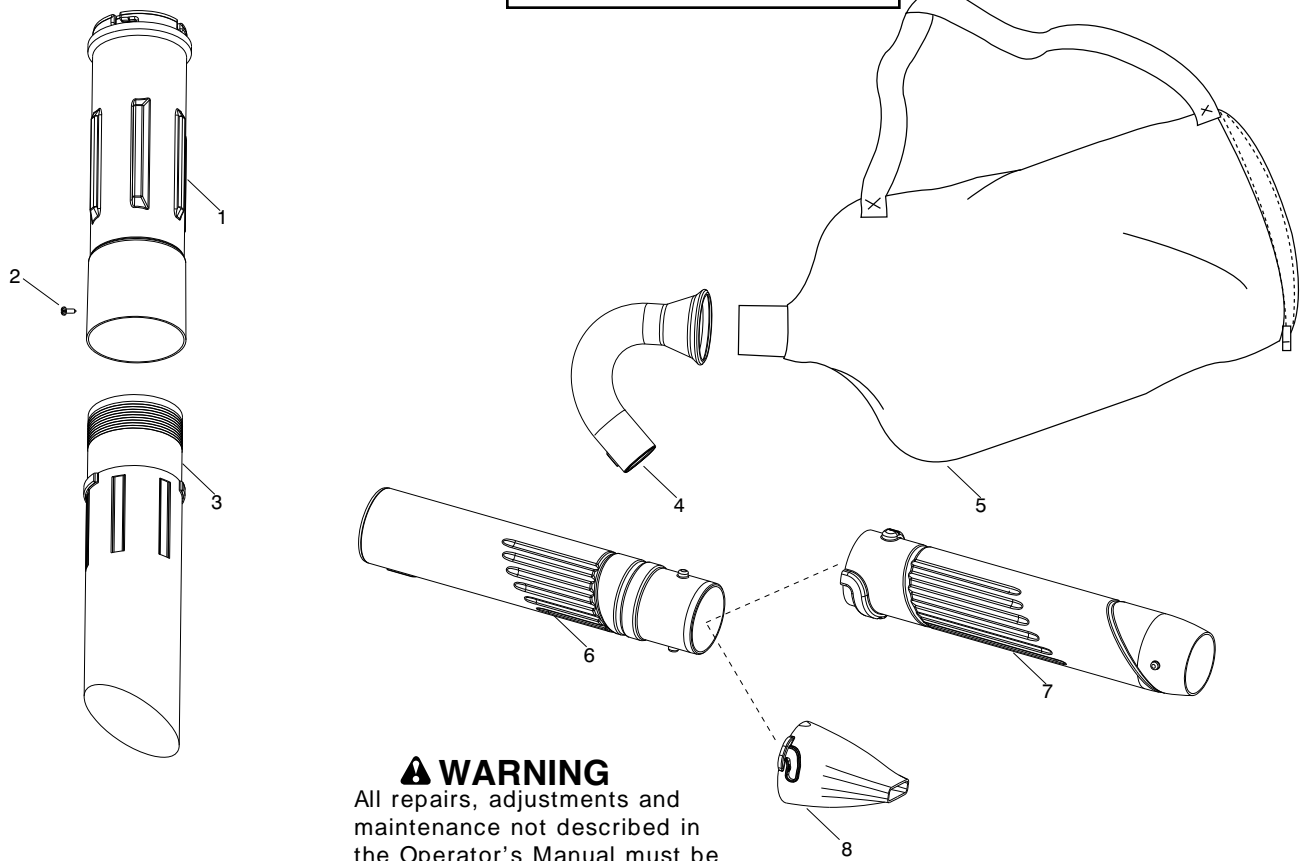

Parts List No. 545164347		 McGULLOUGH PARTS LIST	MODEL M325	
Date 4/18/12	Replaces 545164347 - 8/02/11		NOTE : Illustration may differ from actual model due to design changes.	Page: 3

TYPE 1,2,3

⚠ WARNING
All repairs, adjustments and maintenance not described in the Operator's Manual must be performed by Qualified Service Personnel.

Ref.	Part No.	Description
1.	545099401	Tube - Upper Vac
2.	545144101	Screw
3.	545141001	Tube - Lower Vac
4.	575873501	Tube - J
5.	530095564	Assy - Vac Bag
6.	545167801	Tube - Upper Blower w/barrier
7.	545100601	Tube - Lower Blower
8.	545151201	Nozzle - High Speed

✓ = New Part Number For This IPL

★ = Refer to the Service Reference Indicated for more information.(Located at the END of the IPL)