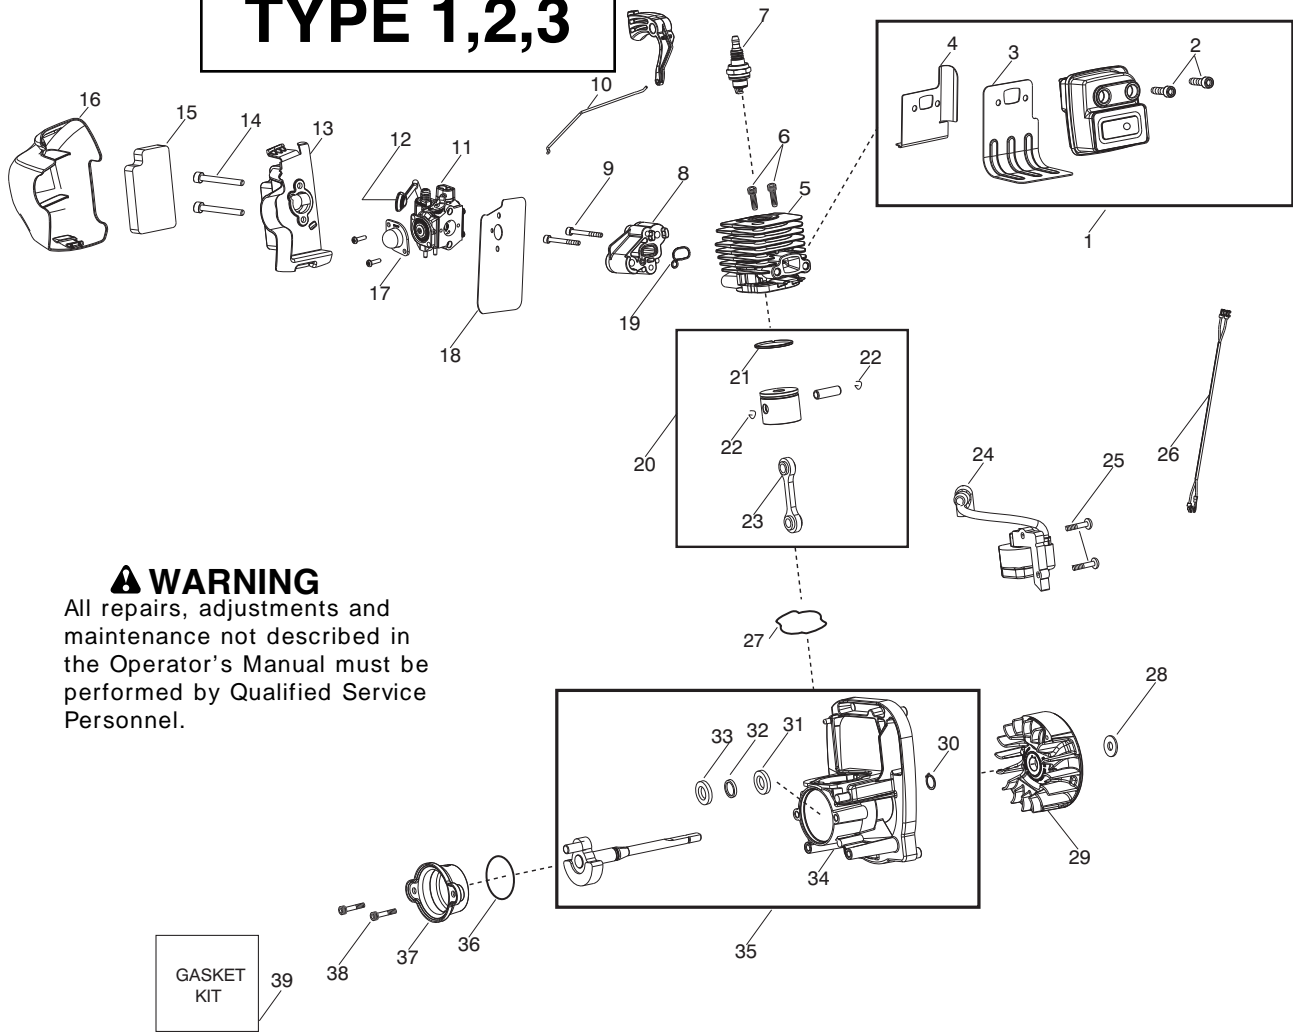

Parts List No. 545164347		 McGULLOGH PARTS LIST	MODEL M325	
Date 4/18/12	Replaces 545164347 - 8/02/11		NOTE : Illustration may differ from actual model due to design changes.	Page: 2

TYPE 1,2,3

⚠ WARNING
All repairs, adjustments and maintenance not described in the Operator's Manual must be performed by Qualified Service Personnel.

Ref.	Part No.	Description	Ref.	Part No.	Description
1.	545168902	Assy - Muffler (Incl. 2,3,4)	23.	545081865	Kit - Assy. Connecting Rod
2.	530058982	Bolt	24.	545158001	Module - Ignition
3.	-----	Gasket (Ref.#39)	25.	530016357	Screw
4.	545098801	Shield - Muffler	26.	545127601	Assy - Wire Harness
5.	545115301	Cylinder	27.	-----	O-Ring (Ref.#39)
6.	530015953	Bolt	28.	530015828	Washer
7.	952030249	Spark Plug (RCJ-6Y)	29.	-----	Assy - Flywheel
8.	545084901	Adapter - Carb.		545197301	(TYPE 1,2)
9.	530016441	Screw		530054115	(TYPE 3)
10.	545115501	Linkage - Throttle	30.	530015941	Retainer - Crankshaft
11.	545081855	Kit - Carb. Assy (WT875A) (Incl. 12,17)	31.	530055728	Bearing - Outer
12.	545157103	Lever- Choke (Red)	32.	530019264	Seal
13.	545112603	Base - Airbox	33.	530032125	Bearing - Inner
14.	530016429	Screw	34.	530012582	Assy - Crankcase (Incl. 31,32,33)
15.	545116801	Filter	35.	-----	Assy - Crankcase & Crankshaft (Incl. 30,34)
16.	545112702	Cover - Air Box Filter		545102102	(TYPE 1,2)
17.	530035497	Bulb - Purge (walbro 188-16)		579012701	(TYPE 3)
18.	-----	Gasket (Ref.#39)	36.	-----	O-Ring (Ref.#37,39)
19.	-----	O-Ring (Ref.#39)	37.	530057954	Assy - Rear Plug (Incl. 36)
20.	545081864	Kit - Piston / Connecting Rod (Incl. 21,22,23)	38.	530016386	Screw
21.	545154009	Ring - Piston	39.	545081832	Kit - Gasket (Incl. 3,18,19,27,36)
22.	530015162	Retainer - Wrist Pin			

✓ = New Part Number For This IPL

★ = Refer to the Service Reference Indicated for more information.(Located at the END of the IPL)