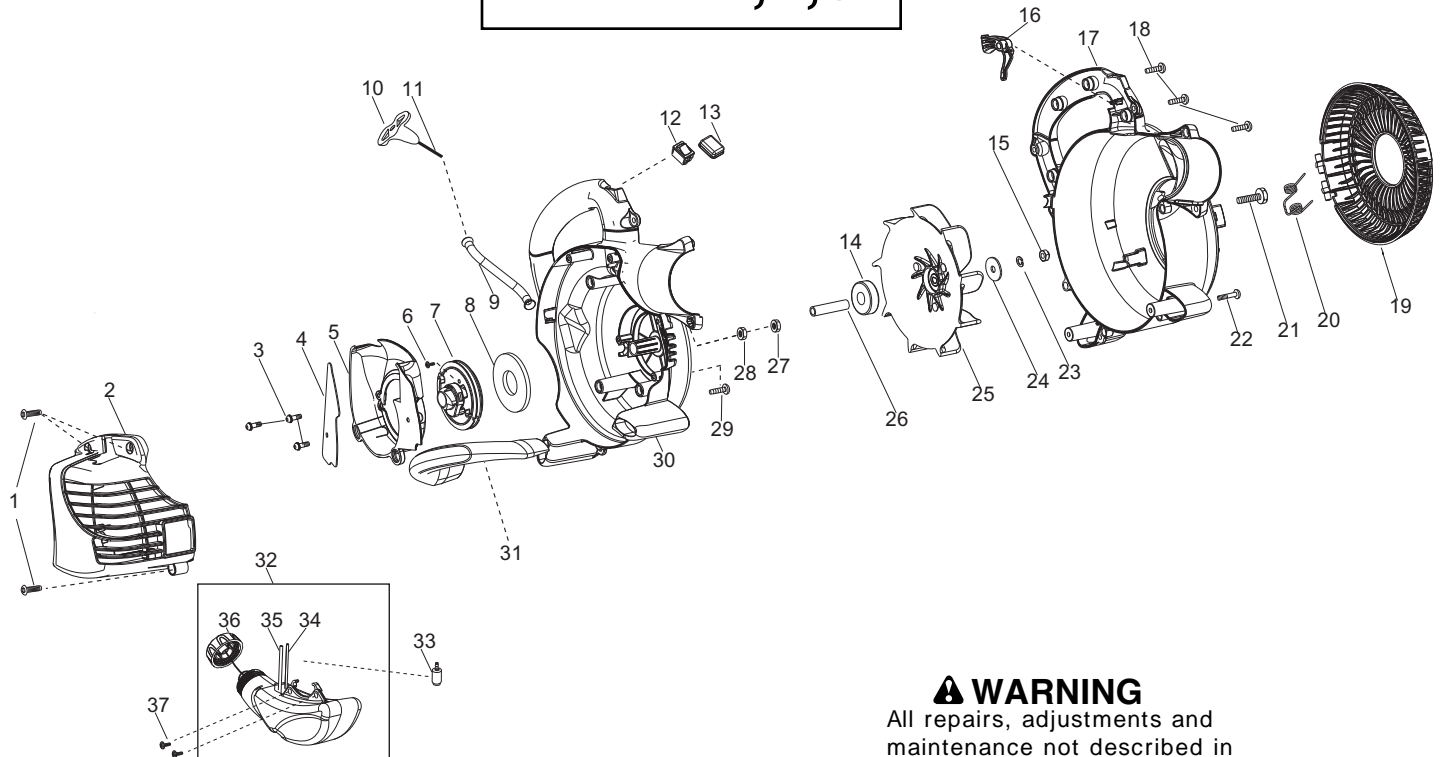

Parts List No. 545164347		 McGULLOGH PARTS LIST	MODEL M325	
Date 4/18/12	Replaces 545164347 - 8/02/11		NOTE : Illustration may differ from actual model due to design changes.	Page: 1

TYPE 1,2,3

⚠ WARNING

All repairs, adjustments and maintenance not described in the Operator's Manual must be performed by Qualified Service Personnel.

Ref.	Part No.	Description	Ref.	Part No.	Description
1.	530015814	Screw	27.	----	Locknut
2.	545135806	Assy - Engine Cover		N/A	(TYPE 1)
3.	530015880	Screw		530015515	(TYPE 2,3)
4.	545134001	Shield - Baffle	28.	530015197	Nut
5.	545099101	Baffle	29.	530016386	Screw
6.	530016391	Screw	30.	545161604	Assy-Scroll Assy. RH (Incl. 14)
7.	545081852	Kit - Starter Pulley	31.	545101201	Handle - Vac
8.	545213601	Spring - Starter	32. ✓	576764901	Assy - Fuel Tank (Incl. 34,35,36)
9.	545107101	Tube - Starter Rope	33.	530095646	Assy - Fuel Pickup
10.	530054834	Handle - starter	34.	530069247	Kit - Fuel Line (carb/purge)
11.	545081833	Kit - Rope	35.	530069216	Kit - Fuel Line (tank/purge)
12.	545081830	Kit - Switch (momentary) (Incl. 13)	36.	530057973	Assy - Fuel Cap w/retainer
13.	545128201	Protector - Switch	37.	530016445	Screw - Fuel Tank Retainer
14.	545099001	Bearing			
15.	530626605	Nut			
16.	545113803	Trigger - Throttle			
17.	545134103	Assy - Scroll LH (Incl. 19,20)			
18.	530015814	Screw			
19.	545100801	Door- Vac			
20.	545115601	Spring - Vac Door			
21.	545003502	Screw			
22.	530016406	Screw - Handle Vac			
23.	530092322	Washer - Lock			
24.	545109901	Washer - Impeller			
25.	545113601	Assy-Impeller			
26.	----	Spacer - Flywheel			
	545113701	(TYPE 1,2)			
✓	576810101	(TYPE 3)			
					Not Shown
					Manual
					ENG/SP/FR
					Russian
					Decal - Warning
					Decal - Screw Warning

✓ = New Part Number For This IPL

★ = Refer to the Service Reference Indicated for more information.(Located at the END of the IPL)