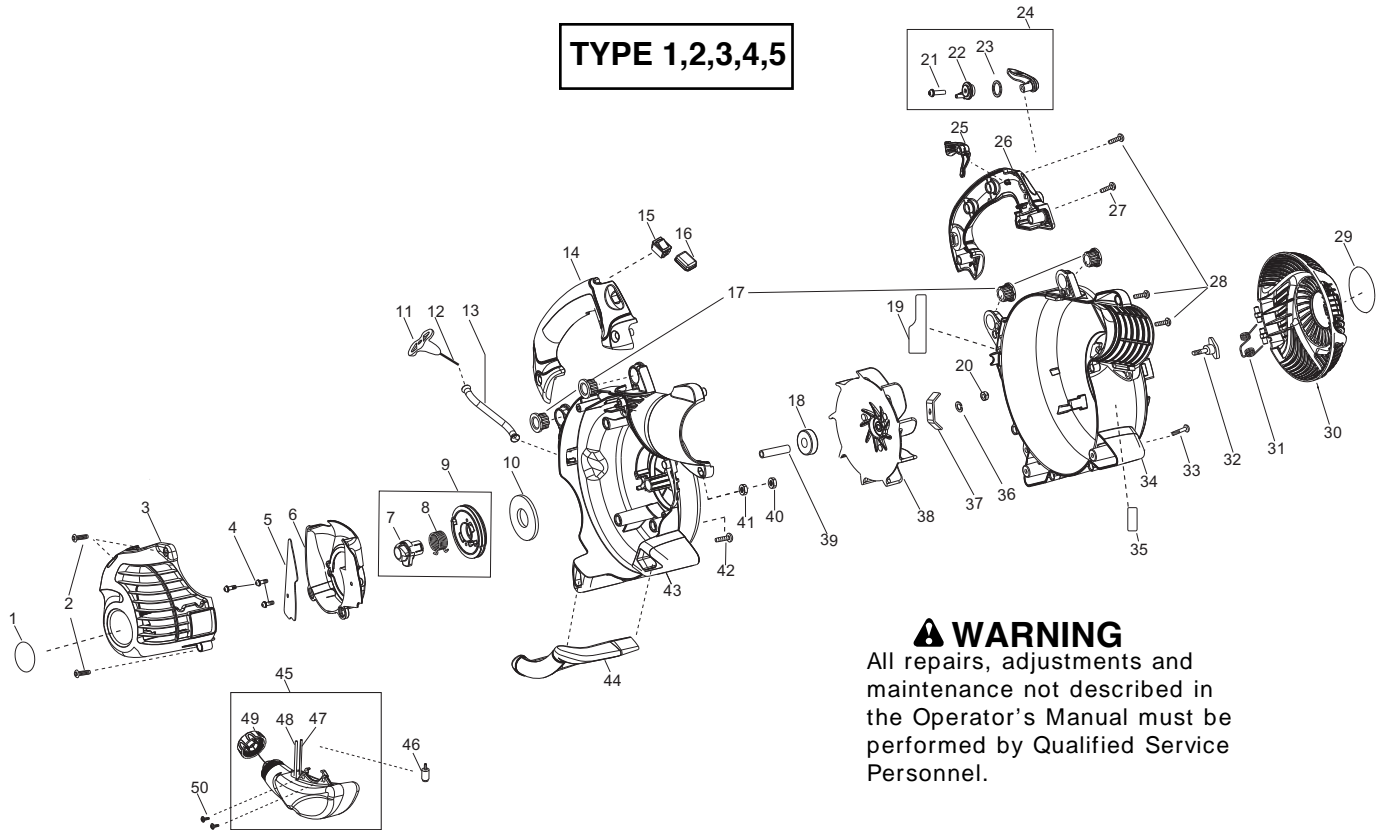

Parts List No. 545192108		 PARTS LIST	MODEL Mac GBV 345 (RoW,EU,A U, RUSSIA)	
Date 4/19/12	Replaces 545192108 - 4/19/12		NOTE : Illustration may differ from actual model due to design changes.	Page: 1

TYPE 1,2,3,4,5

⚠ WARNING

All repairs, adjustments and maintenance not described in the Operator's Manual must be performed by Qualified Service Personnel.

Ref.	Part No.	Description	Ref.	Part No.	Description
1.	----- *****	Decal - Engine Cover (TYPE 1)	28.	530015814	Screw
	545165988	(TYPE 2,3,4)	29.	-----	Decal - Vac Door
	580854801	(TYPE 5)		*****	(TYPE 1)
2.	530015814	Screw		545165989	(TYPE 2,3,4)
3.	545150502	Assy - Engine Cover		580854901	(TYPE 5)
4.	530015880	Screw	30.	545139001	Door - Vac
5.	545134001	Shield - Baffle	31.	545115601	Spring - Vac Door
6.	545099101	Baffle	32.	545003502	Screw
7.	545052401	Hub	33.	530015940	Screw
8.	545052501	Spring - Pulley	34.	545152501	Assy - Scroll LH (Incl. 30,31)
9.	545050407	Kit - Starter Pulley	35.	-----	Decal - Warning
10.	545054901	Spring - Starter		*****	(TYPE 1)
11.	530054834	Handle - starter		577924201	(TYPE 2,3,4)
12.	545050416	Kit - Rope		580863201	(TYPE 5)
13.	545107101	Tube - Starter Rope	36.	530092322	Lockwasher
14.	545138601	Handle - RH	37.	545120701	Blade - Mulch
15.	545081830	Kit - Switch (momentary) (Incl. 16)	38.	580780901	Assy-Impeller
16.	545128201	Protector - Switch	39.	-----	Spacer - Flywheel
17.	545137701	Grommet		*****	(TYPE 1)
18.	545099001	Bearing		545113701	(TYPE 2,3)
19.	-----	Decal - Start		576810101	(TYPE 4,5)
	*****	(TYPE 1)	40.	*****	Locknut
	545042804	(TYPE 2,3,4)	41.	530015197	Nut
	580863701	(TYPE 5)	42.	530016386	Screw
20.	530626605	Nut	43.	545161608	Assy-Scroll Assy. RH (Incl. 18)
21.	530015814	Screw	44.	545138501	Handle - Vac
22.	545111501	Ratchet - Cruise control	45.	576764901	Assy - Fuel Tank (Incl. 47,48,49)
23.	545173101	Wave Washer	46.	530095646	Assy - Fuel Pickup
24.	545180841	Kit - Cruise Control (Incl. 21,22,23)	47.	530069247	Kit - Fuel Line (carb/purge)
25.	545144903	Trigger - Throttle	48.	530069216	Kit - Fuel Line (tank/purge)
26.	545138801	Handle - LH	49.	530057973	Assy - Fuel Cap w/retainer
27.	530016406	Screw	50.	530016445	Screw - Fuel Tank Retainer

✓ = New Part Number For This IPL

★ = Refer to the Service Reference Indicated for more information.(Located at the END of the IPL)