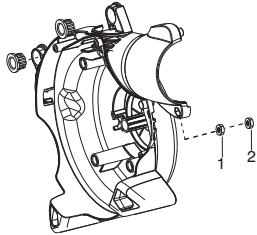

Parts List No. 545192108		 McGULLOUGH PARTS LIST	MODEL Mac GBV 345 (RoW,EU,A U,RUSSIA)	
Date 10/02/12	Replaces 545192108 - 4/19/12		NOTE : Illustration may differ from actual model due to design changes.	Page: 4

***** Service Reference *****

Note : Due to product improvements, your unit may have been built with an additional locknut.
Please refer to the serial number on your unit and order the parts below.