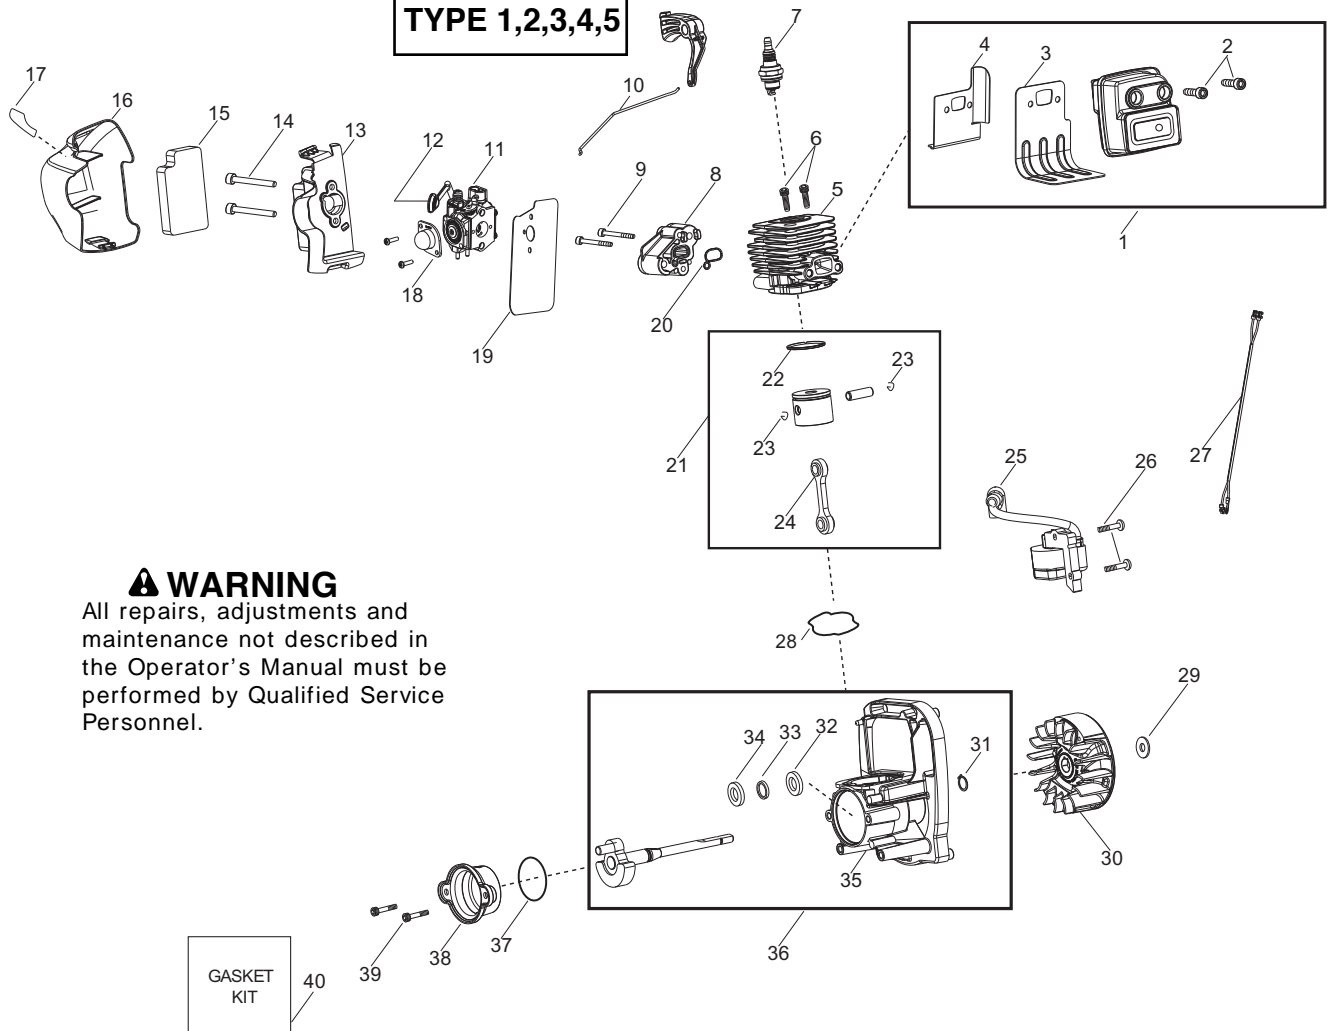

TYPE 1,2,3,4,5

⚠ WARNING

All repairs, adjustments and maintenance not described in the Operator's Manual must be performed by Qualified Service Personnel.

Ref.	Part No.	Description	Ref.	Part No.	Description
1.	★★★★★	Assy - Muffler (Incl. 2,3,4)	22.	545154009	Ring - Piston
2.	530058982	Bolt	23.	530015162	Retainer - Wrist Pin
3.	----	Gasket (Ref.#40)	24.	545081865	Kit - Assy. Connecting Rod
4.	★★★★★	Shield - Heat	25.	545158001	Module - Ignition
5.	545115301	Cylinder	26.	530016357	Screw
6.	530015953	Bolt	27.	545127601	Assy - Wire Harness
7.	952030249	Spark Plug (RCJ-6Y)	28.	----	O-ring (Ref.#40)
8.	545084901	Adapter - Carb.	29.	530015828	Washer
9.	530016441	Screw	30.	----	Assy - Flywheel
10.	545115501	Linkage - Throttle	✓★★★★★		(TYPE 1)
11.	545081857	Kit - Carb. Assy (C1U-W43) (Incl. 12,18)		545197301	(TYPE 2,3)
12.	545157104	Lever - Choke (Red)		530054115	(TYPE 4,5)
13.	545139303	Base - Airbox	31.	530015941	Retainer - Crankshaft
14.	530016429	Screw	32.	530055728	Bearing - Outer
15.	545146501	Filter	33.	530019264	Seal
16.	545139201	Cover - Air Box Filter	34.	530032125	Bearing - Inner
17.	----	Decal - Start Position	35.	530012582	Assy - Crankcase (Incl. 32,33,34)
✓★★★★★		(TYPE 1)	36.	----	Assy - Crankcase & Crankshaft (Incl. 31,35)
✓★★★★★	545015004	(TYPE 2,3,4)	✓★★★★★		(TYPE 1)
✓★★★★★	580863801	(TYPE 5)		545225101	(TYPE 2,3)
18.	530058709	Bulb - Purge (zama)		579012701	(TYPE 4,5)
19.	----	Gasket (Ref.#40)	37.	----	O-Ring (Ref.#38,40)
20.	----	O-Ring (Ref.#40)	38.	530057954	Assy - Rear Plug (Incl. 37)
21.	545081864	Kit - Piston / Connecting Rod (Incl. 22,23,24)	39.	530016386	Screw
			40.	545081832	Kit - Gasket (Incl. 3,19,20,28,37)

✓ = New Part Number For This IPL

★ = Refer to the Service Reference Indicated for more information.(Located at the END of the IPL)