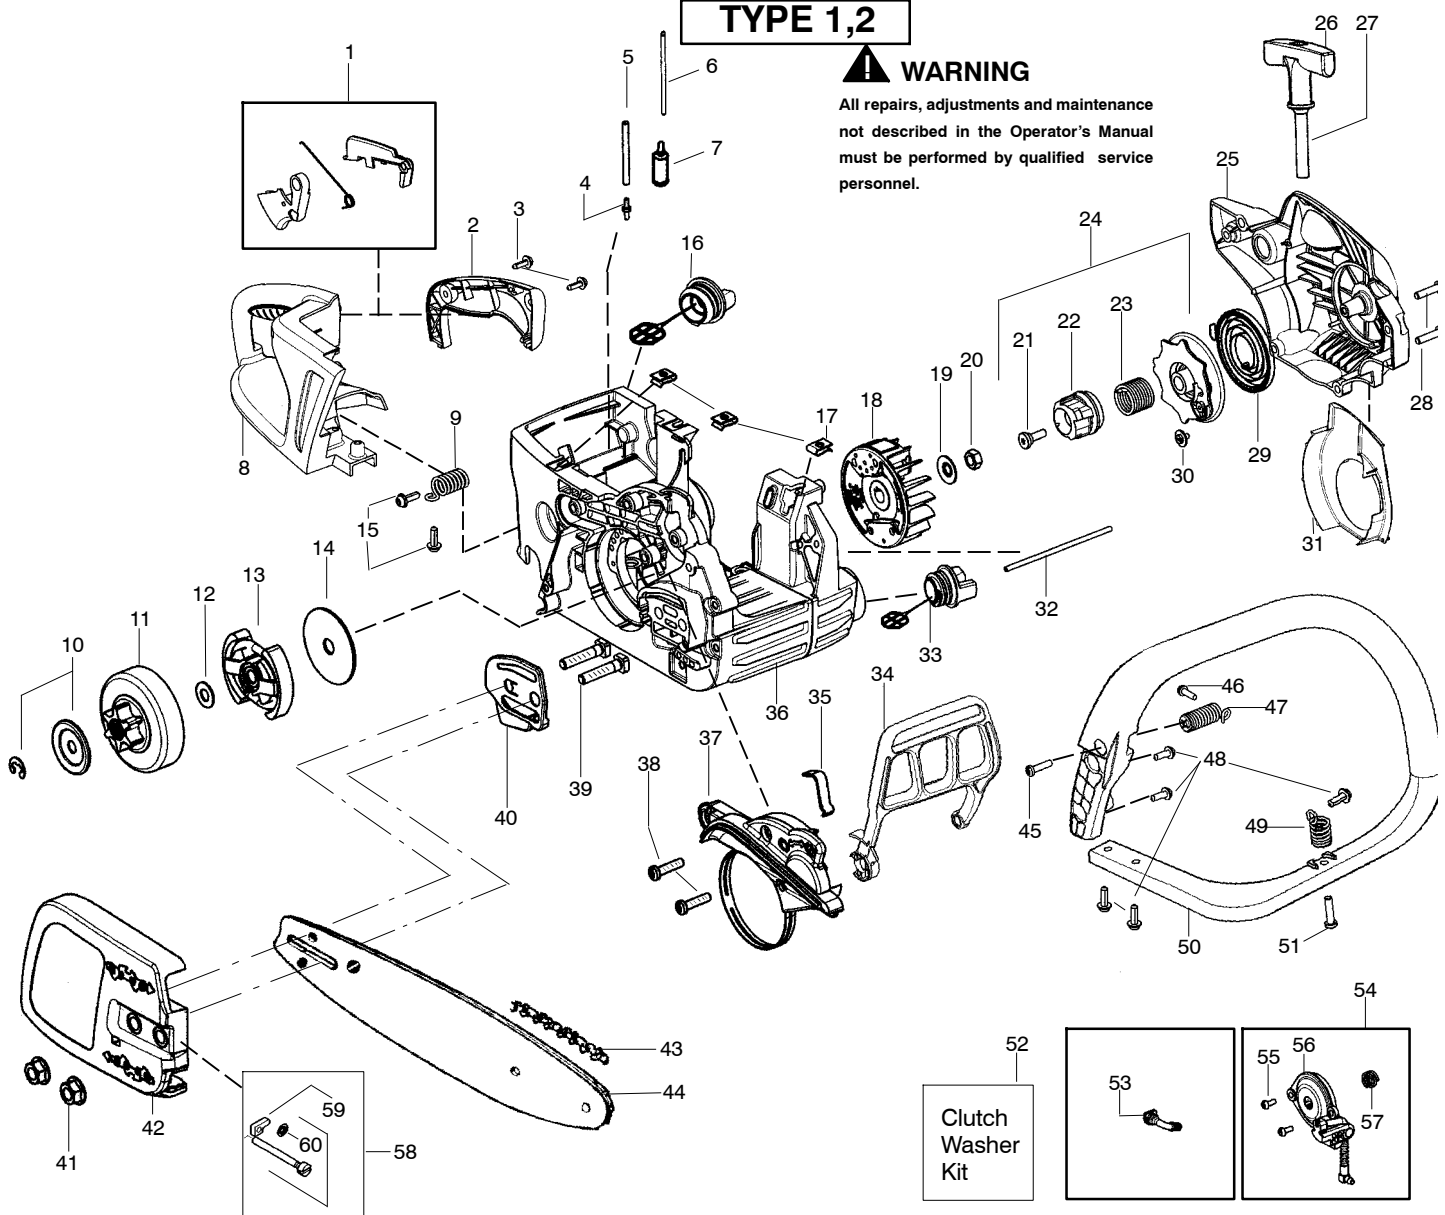

TYPE 1,2

⚠ WARNING
All repairs, adjustments and maintenance not described in the Operator's Manual must be performed by qualified service personnel.

Clutch Washer Kit

Ref.	Part No.	Description	Ref.	Part No.	Description	Ref.	Part No.	Description
1.	530071927	Kit-Trigger/Lockout	24.	530071966	Kit- EPS Starter Pulley (Incl. 21,22,23,30)	44.	530044693	18" Bar
2.	545011903	Cover-Handle	25.	545011701	Housing-Fan	45.	530016432	Screw
3.	530016433	Screw	26.	530056402	Handle- Starter	46.	530016443	Screw
4.	530023877	Fitting-Fuel line	27.	530069232	Kit-Rope	47.	530059480	Assy-Rear Iso. Spring
5.	530069216	Kit-Fuel Line (Large)	28.	530016432	Screw	48.	530015906	Screw
6.	530069247	Kit-Fuel Line (Small)	29.	530042095	Spring-Starter	49.	530059479	Assy-Front Iso. Spring
7.	530095646	Assy-Fuel Pick Up	30.	530016080	Screw	50.	530057878	Handle-Front
8.	545012103	Handle-Rear	31.	530057868	Baffle	51.	530016432	Screw
9.	530059475	Spring-Rear Isolator	32.	530058786	Assy-Oil Vent	52.	530071945	Kit-Clutch Washer (Incl. 10,12)
10.	530071945	Kit-Clutch Washer	33.	530057236	Assy-Oil Cap w/ret.	53.	530057924	Assy-Oil Pick Up
11.	530057905	Assy-Clutch Drum 3/8"	34.	530057880	Handguard	54.	530071891	Kit-Oil Pump (Incl. 55,56,57)
12.	530071945	Kit-Clutch Washer	35.	530016416	Spring-Handguard	55.	530016064	Screw
13.	530057907	Assy-Clutch	36.	545011813	Assy-Chassis (Incl. 4,5,6,7,9,15,16,17,32,33,35,39,49)	56.	530057931	Assy-Oil Pump
14.	530016419	Washer-Large Clutch	37.	530071893	Kit-Chainbrake	57.	530037820	Gear- Worm
15.	530015906	Screw	38.	530016432	Screw	58.	530069611	Kit-Bar Adjust (Incl. 59,60)
16.	530047192	Assy-Fuel Cap w/ret	39.	530016133	Bolt-Bar	59.	530015826	Pin-Bar adjust
17.	530015922	Nut-"U" type speed	40.	530057910	Plate-Bar	60.	530038593	Retainer
18.	545016308	Assy-Flywheel	41.	530015917	Nut-Bar			
19.	530015127	Washer-Flywheel	42.	545012201	Assy-Clutch Cover			
20.	530016134	Nut-Flywheel	43.	952051338	Accy-18" Chain			
21.	530021179	Screw-Shoulder						
22.	530059677	Starter Hub-EPS						
23.	530021180	Spring-EPS						