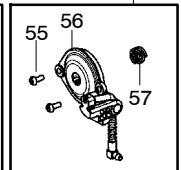

TYPE 1,2

⚠ WARNING
All repairs, adjustments and maintenance not described in the Operator's Manual must be performed by qualified service personnel.

Clutch Washer Kit

Ref.	Part No.	Description	Ref.	Part No.	Description	Ref.	Part No.	Description
1.	530071927	Kit-Trigger/Lockout	24.	530071966	Kit- EPS Starter Pulley (Incl. 21,22,23,30)	44.	530044693	18" Bar
2.	545011903	Cover-Handle	25.	545011701	Housing-Fan	45.	530016432	Screw
3.	530016433	Screw	26.	530056402	Handle- Starter	46.	530016443	Screw
4.	530023877	Fitting-Fuel line	27.	530069232	Kit-Rope	47.	530059480	Assy-Rear Iso. Spring
5.	530069216	Kit-Fuel Line (Large)	28.	530016432	Screw	48.	530015906	Screw
6.	530069247	Kit-Fuel Line (Small)	29.	530042095	Spring-Starter	49.	530059479	Assy-Front Iso. Spring
7.	530095646	Assy-Fuel Pick Up	30.	530016080	Screw	50.	530057878	Handle-Front
8.	545012103	Handle-Rear	31.	530057868	Baffle	51.	530016432	Screw
9.	530059475	Spring-Rear Isolator	32.	530058786	Assy-Oil Vent	52.	530071945	Kit-Clutch Washer (Incl. 10,12)
10.	530071945	Kit-Clutch Washer	33.	530057236	Assy-Oil Cap w/ret.	53.	530057924	Assy-Oil Pick Up
11.	530057905	Assy-Clutch Drum 3/8"	34.	530057880	Handguard	54.	530071891	Kit-Oil Pump (Incl. 55,56,57)
12.	530071945	Kit-Clutch Washer	35.	530016416	Spring-Handguard	55.	530016064	Screw
13.	530057907	Assy-Clutch	36.	545011813	Assy-Chassis (Incl. 4,5,6,7,9,15,16,17,32,33,35,39,49)	56.	530057931	Assy-Oil Pump
14.	530016419	Washer-Large Clutch	37.	530071893	Kit-Chainbrake	57.	530037820	Gear- Worm
15.	530015906	Screw	38.	530016432	Screw	58.	530069611	Kit-Bar Adjust (Incl. 59,60)
16.	530047192	Assy-Fuel Cap w/ret	39.	530016133	Bolt-Bar	59.	530015826	Pin-Bar adjust
17.	530015922	Nut-"U" type speed	40.	530057910	Plate-Bar	60.	530038593	Retainer
18.	545016308	Assy-Flywheel	41.	530015917	Nut-Bar			
19.	530015127	Washer-Flywheel	42.	545012201	Assy-Clutch Cover			
20.	530016134	Nut-Flywheel	43.	952051338	Accy-18" Chain			
21.	530021179	Screw-Shoulder						
22.	530059677	Starter Hub-EPS						
23.	530021180	Spring-EPS						