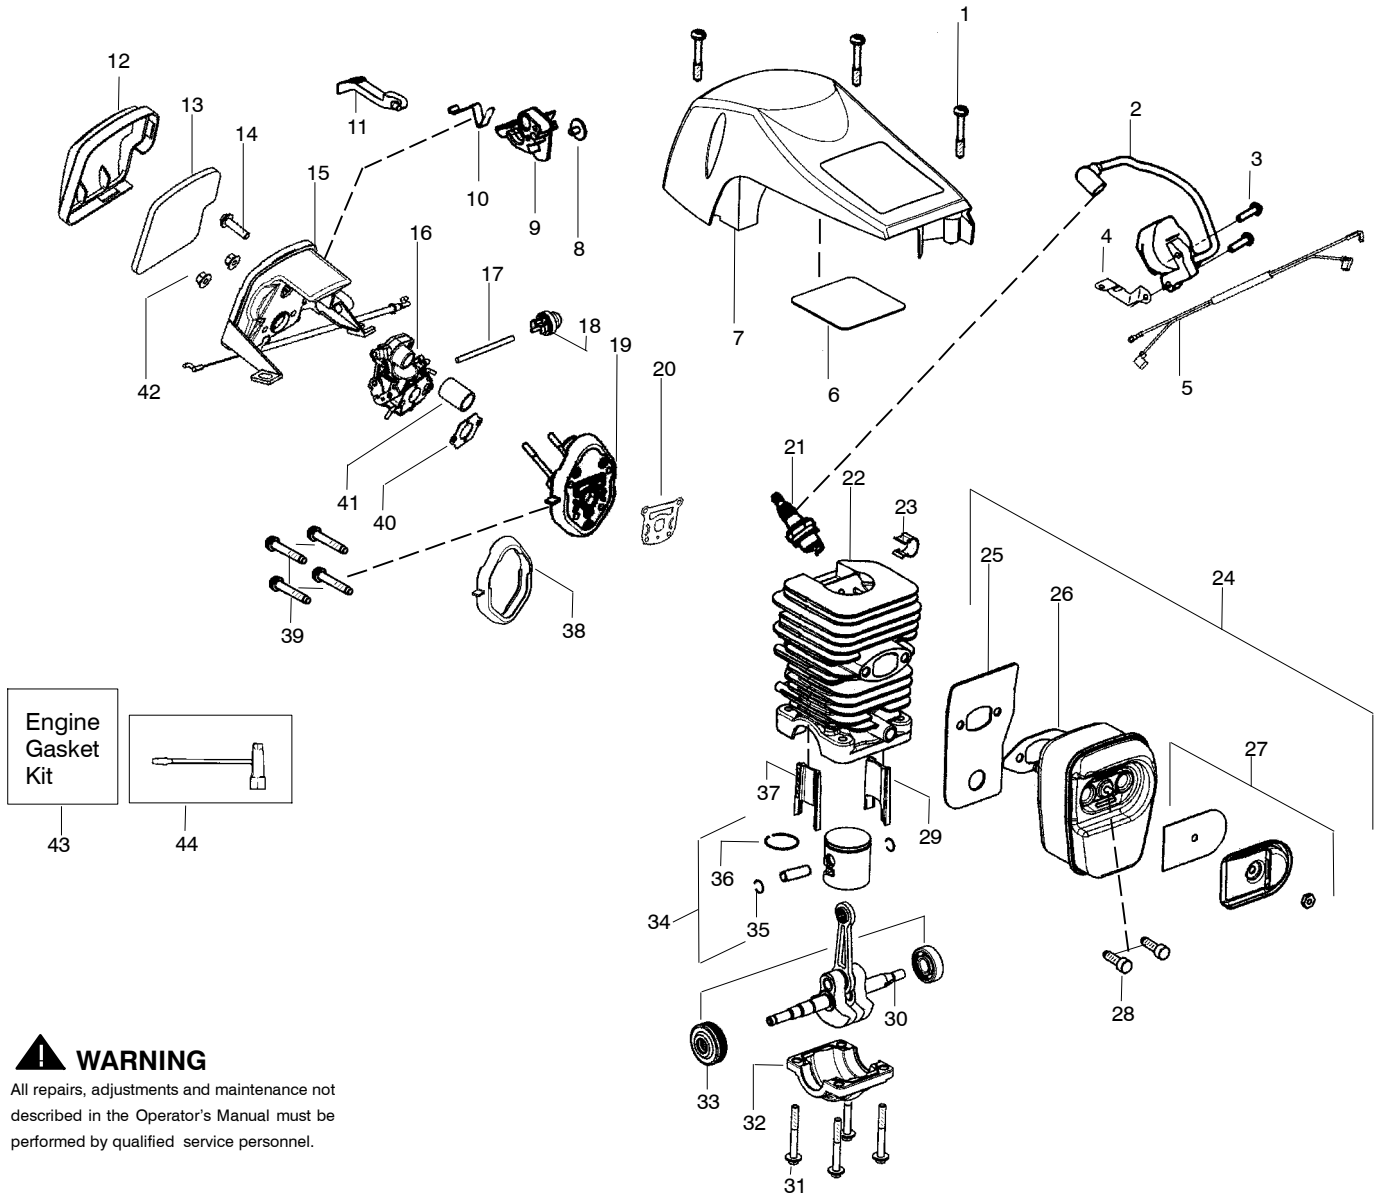

⚠ WARNING

All repairs, adjustments and maintenance not described in the Operator's Manual must be performed by qualified service personnel.

Ref.	Part No.	Description	Ref.	Part No.	Description	Ref.	Part No.	Description
1.	530016153	Screw	21.	952030150	Accy-Spark Plug (RCJ-7Y)	42.	530016101	Nut-Carb.
2.	545115801	Module-Ignition	22.	530071884	Kit-Cylinder (Incl. 29,37)	43.	530071894	Kit-Gasket (Incl. 20,26,38,40)
3.	530016432	Screw	23.	530058660	Clip-High Tension Lead	44.	530031135	Scrench
4.	530058661	Strap-Ground	24.	545081801	Kit-Muffler (Incl. 25,26,27,28)	Not Shown		
5.	530057943	Assy-Wire Harness	25.	530057942	Backplate-Muffler	---	---	Manual-Operator
6.	530059006	Reflector-Tape	26.	530071894	Gasket-Muffler (kit)	115292226		Euro 1
7.	545045801	Shield-Cylinder(Incl.1,6)	27.	545081701	Kit-Spark Arrestor	115292326		Euro 2
8.	530016080	Screw	28.	530016338	Bolt-Muffler	115292426		Euro 3
9.	530057891	Lever-Ignition Switch	29.	545015301	Insert-Left (black) Cyl.	115292526		Euro 4
10.	530057908	Spring-Ignition Switch	30.	545112901	Assy-Crankshaft/Rod	115292626		Euro 5
11.	530059399	Knob-Choke	31.	530016417	Bolt	115292856		Russia
12.	530059001	Cover-Air Filter	32.	530057941	Cap-Crankcase	545083601		Decal-Warning
13.	530057869	Filter-Air	33.	530056363	Assy-Bearing/Seal	545083604		Decal-Warning CE
14.	530016425	Screw	34.	530071883	Kit-Piston (Incl. 35,36)	545091601		Case-Carrying (body)
15.	545046901	Housing-Air Filter w/cable	35.	530015697	Retainer-Piston Pin	530164048		Case-Carrying (r & l)
16.	---	Carburetor	36.	530038729	Ring-Piston	530164050		Case-Carrying (latch)
17.	545070601	Zama W26 (Incl. 18)	37.	545015401	Insert-Right (gray)Cyl.	545005401		Case-Carrying (scab.)
18.	530069247	Kit-Fuel Line (Small)	38.	530071894	Seal-Adaptor (kit)			
19.	530047721	Bulb-Purge "snap-in"	39.	530016426	Screw			
20.	530071889	Kit-Carb. Adaptor (Incl. # 20,38,41)	40.	530071894	Gasket-Carb. (kit)			
			41.	530057926	Tube-Intake			

✓ = NEW PART NUMBER FOR THIS IPL

* = REFER TO THE SERVICE REFERENCE INDICATED FOR MORE INFORMATION. (LOCATED AT END OF IPL)