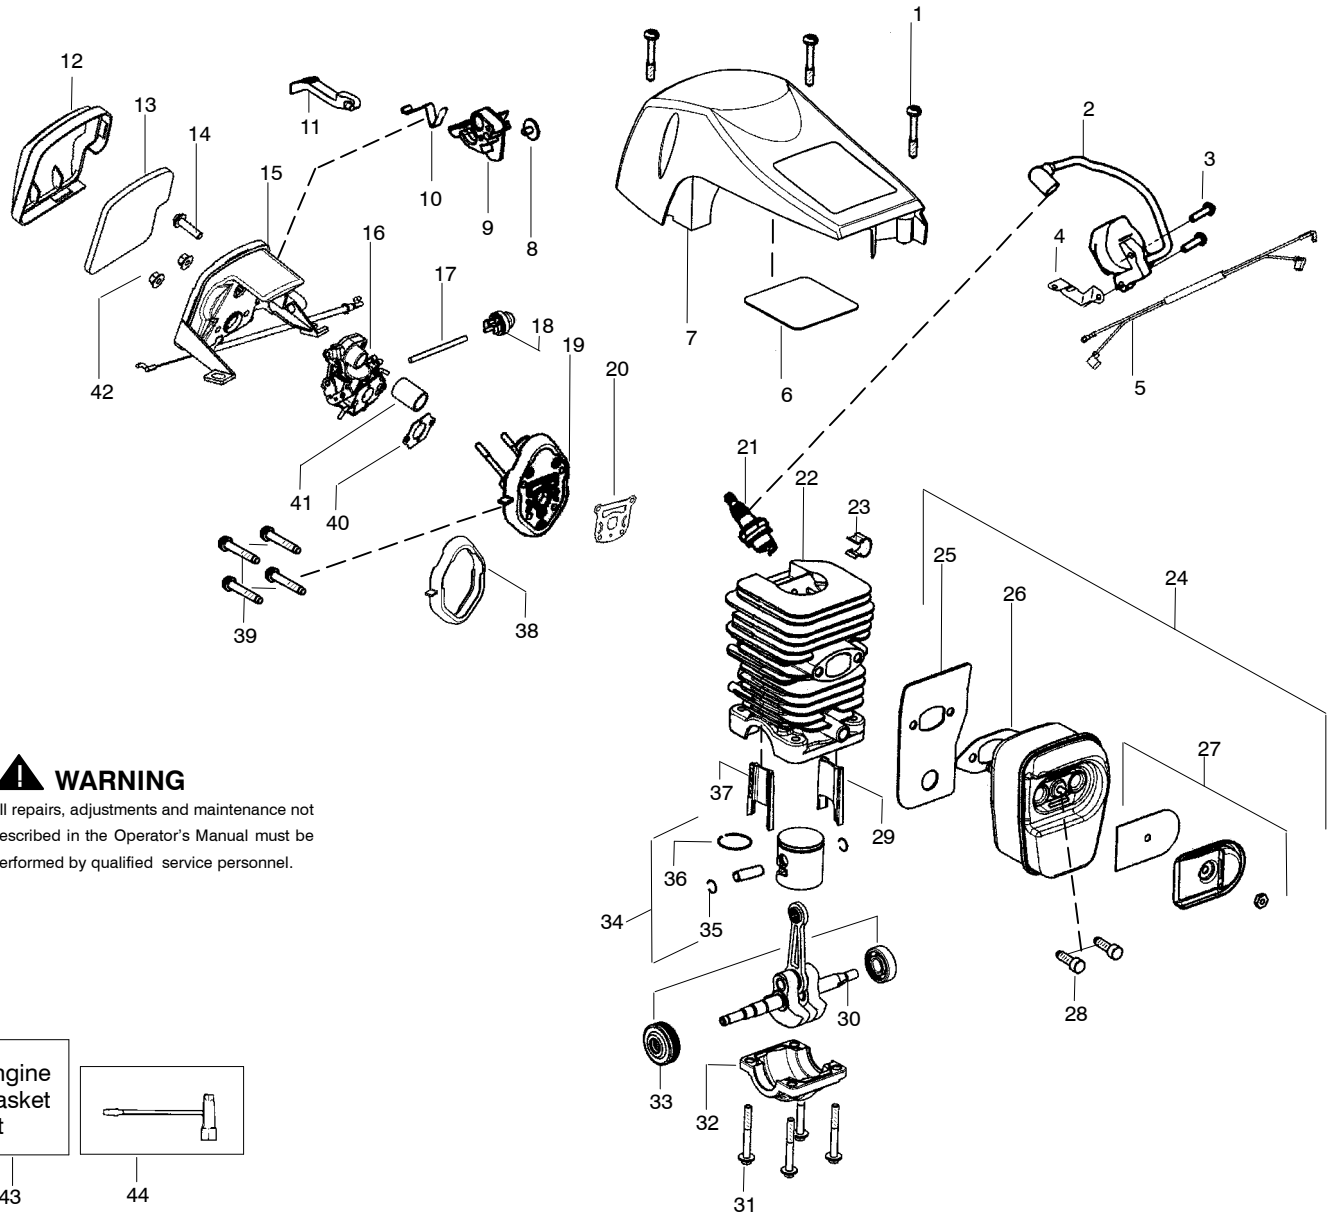

WARNING

All repairs, adjustments and maintenance not described in the Operator's Manual must be performed by qualified service personnel.

Engine Gasket Kit

43

44

Ref.	Part No.	Description	Ref.	Part No.	Description	Ref.	Part No.	Description
1.	530016153	Screw	19.	530071889	Kit-Carb. Adaptor (Incl. # 20,38,41)	37.	545015401	Insert-Right (gray)Cyl.
2.	545115801	Module-Ignition	20.	530071894	Gasket-cyl. (kit)	38.	530071894	Seal-Adaptor (kit)
3.	530016432	Screw	21.	952030150	Accy-Spark Plug (RCJ-7Y)	39.	530016426	Screw
4.	530058661	Strap-Ground	22.	530071885	Kit-Cylinder (Incl. 29,37)	40.	530071894	Gasket-Carb. (kit)
5.	530057943	Assy-Wire Harness	23.	530016136	Clip-High Tension Lead	41.	530057926	Tube-Intake
6.	530059006	Reflector-Tape	24.	545081801	Kit-Muffler (Incl. 25,26,27,28)	42.	530016101	Nut-Carb.
7.	545045801	Shield-Cylinder(Incl.1,6)	25.	530057942	Backplate-Muffler	43.	530071894	Kit-Gasket (Incl . 20,26,38,40)
8.	530016080	Screw	26.	530071894	Gasket-Muffler (kit)	44.	530031135	Scrench
9.	530057891	Lever-Ignition Switch	27.	545081701	Kit-Spark Arrestor			Not Shown
10.	530057908	Spring-Ignition Switch	28.	530016338	Bolt-Muffler			
11.	530059399	Knob-Choke	29.	545015301	Insert-Left (black) Cyl.			
12.	530059001	Cover-Air Filter	30.	545112901	Assy-Crankshaft/Rod Bolt			
13.	530057869	Filter-Air	31.	530016417	Bolt			
14.	530016425	Screw	32.	530057941	Cap-Crankcase			
15.	545046901	Housing-Air Filter w/cable	33.	530056363	Assy-Bearing/Seal			
16.	---	Carburetor	34.	530071882	Kit-Piston (Incl. 35,36)			
	545070601	Zama W26B (Incl. 18)	35.	530015697	Retainer-Piston Pin			
17.	530069247	Kit-Fuel Line (Small)	36.	530038729	Ring-Piston			
18.	530047721	Bulb-Purge "snap-in"						
								Manual-Operator (Euro 1)
								Decal-Warning

= NEW PART NUMBER FOR THIS IPL

* = REFER TO THE SERVICE REFERENCE INDICATED FOR MORE INFORMATION. (LOCATED AT END OF IPL)