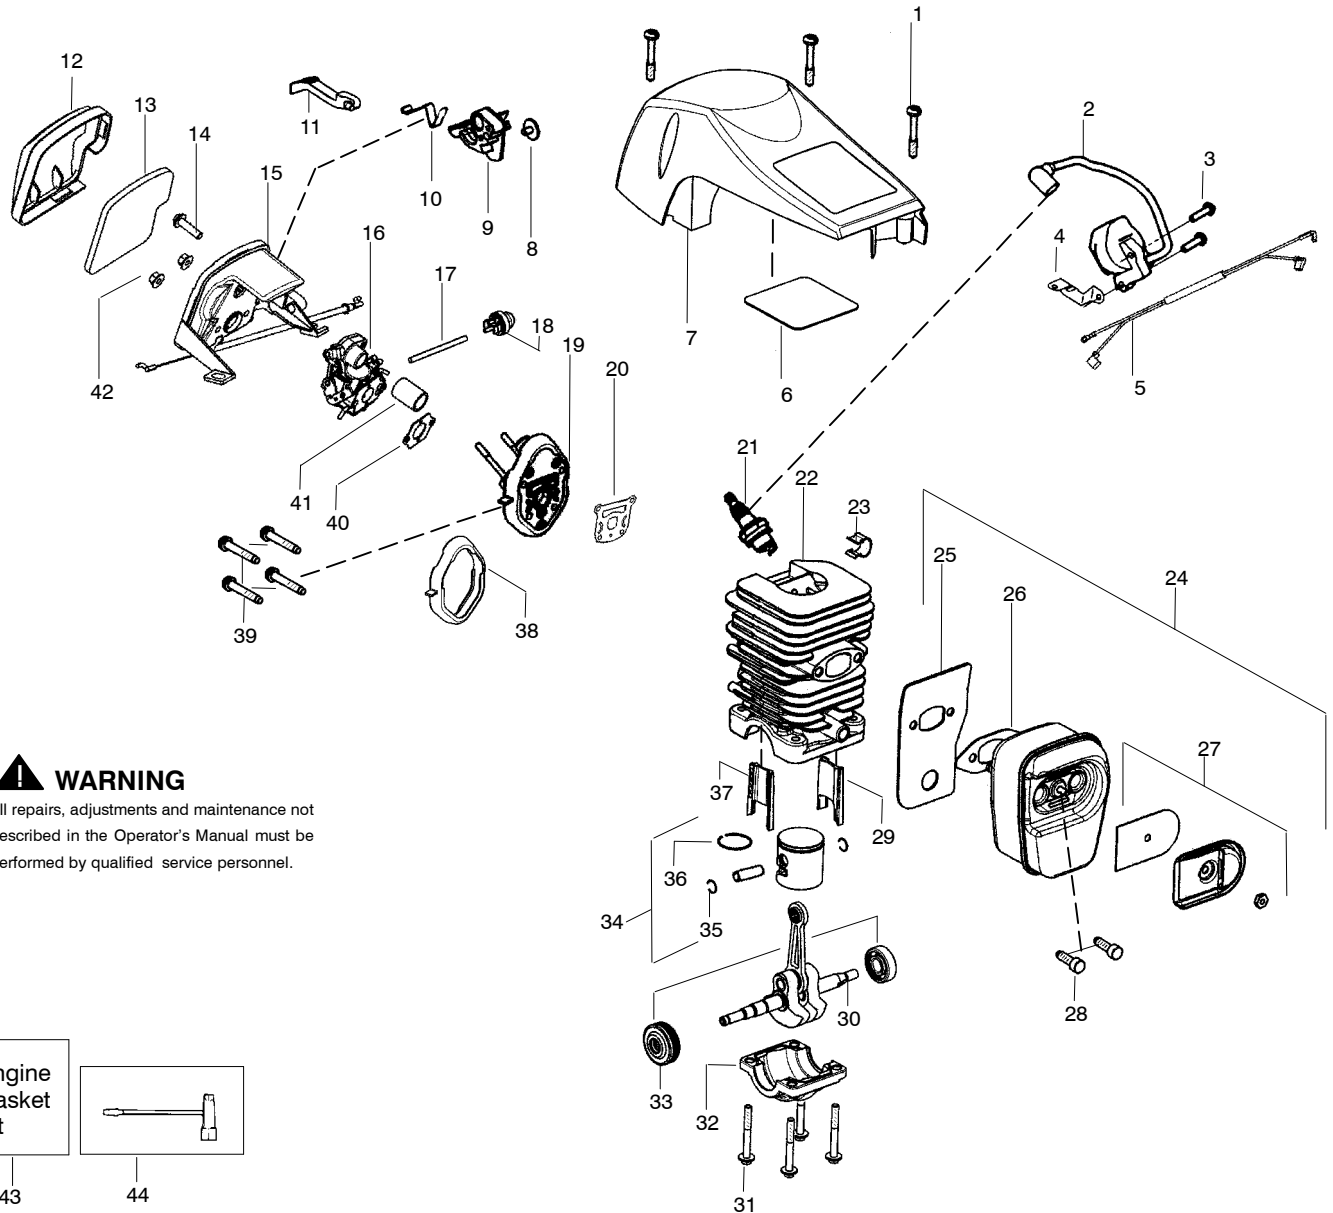

⚠ WARNING

All repairs, adjustments and maintenance not described in the Operator's Manual must be performed by qualified service personnel.

Ref.	Part No.	Description	Ref.	Part No.	Description	Ref.	Part No.	Description
1.	530016153	Screw	19.	530071889	Kit-Carb. Adaptor (Incl. # 20,38,41)	37.	545015401	Insert-Right (gray)Cyl.
2.	545115801	Module-Ignition	20.	530071894	Gasket-cyl. (kit)	38.	530071894	Seal-Adaptor (kit)
3.	530016432	Screw	21.	952030150	Accy-Spark Plug (RCJ-7Y)	39.	530016426	Screw
4.	530058661	Strap-Ground	22.	530071884	Kit-Cylinder (Incl. 29,37)	40.	530071894	Gasket-Carb. (kit)
5.	530057943	Assy-Wire Harness	23.	530016136	Clip-High Tension Lead	41.	530057926	Tube-Intake
6.	530055698	Reflector-Tape	24.	545081801	Kit-Muffler (Incl. 25,26,27,28)	42.	530016101	Nut-Carb.
7.	530057872	Shield-Cylinder(Incl.1,6)	25.	530057942	Backplate-Muffler	43.	530071894	Kit-Gasket (Incl. 20,26,38,40)
8.	530016080	Screw	26.	530071894	Gasket-Muffler (kit)	44.	530031135	Scrench
9.	530057891	Lever-Ignition Switch	27.	545081701	Kit-Spark Arrestor	Not Shown		
10.	530057908	Spring-Ignition Switch	28.	530016338	Bolt-Muffler	----		Manual-Operator (Euro 1)
11.	530059399	Knob-Choke	29.	545015301	Insert-Left (black) Cyl.	115291626		(Euro 2)
12.	530059001	Cover-Air Filter	30.	530150392	Assy-Crankshaft/Rod Bolt	115292026		(Euro 5)
13.	530057869	Filter-Air	31.	530016417	Bolt	545083601		Decal-Warning
14.	530016425	Screw	32.	530057941	Cap-Crankcase			
15.	545046901	Housing-Air Filter w/cable	33.	530056363	Assy-Bearing/Seal			
16.	---	Carburetor	34.	530071883	Kit-Piston (Incl. 35,36)			
	545070601	Zama W26B (Incl. 18)	35.	530015697	Retainer-Piston Pin			
17.	530069247	Kit-Fuel Line (Small)	36.	530038729	Ring-Piston			
18.	530047721	Bulb-Purge "snap-in"						

✓ = NEW PART NUMBER FOR THIS IPL

* = REFER TO THE SERVICE REFERENCE INDICATED FOR MORE INFORMATION. (LOCATED AT END OF IPL)