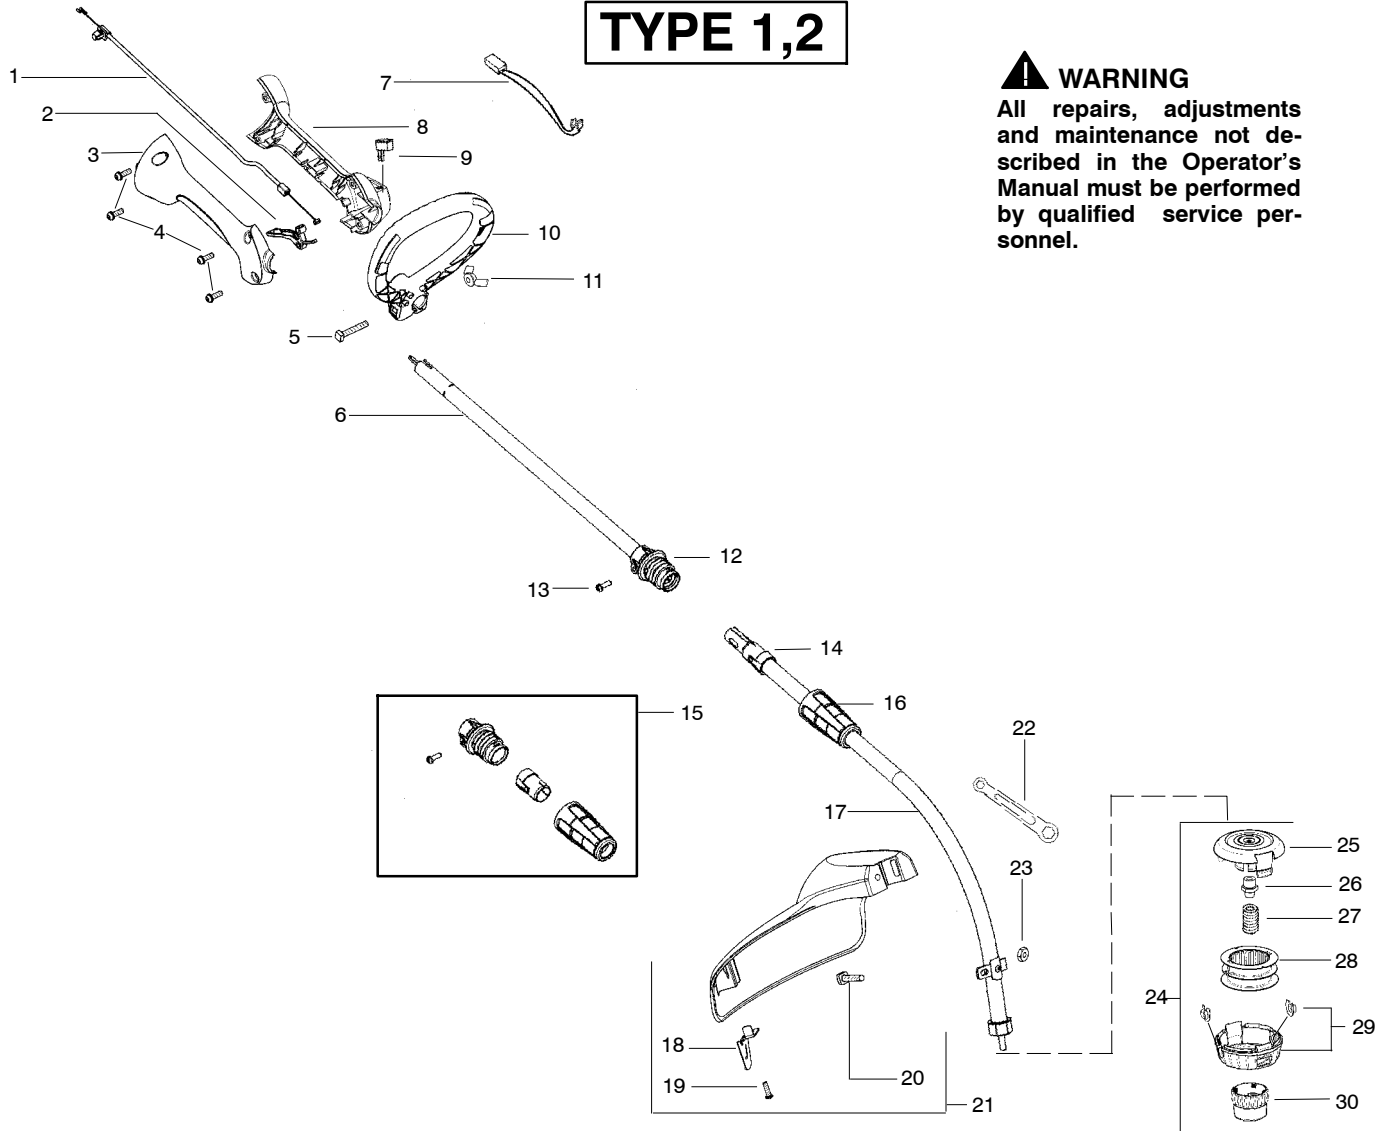

PARTS LIST NO. 581494709		 McCULLOCH. PARTS LIST	MODEL(s) MT 250 LK
DATE 10/18/12	Replaces 966553501SH - 12/20/11		Note: Illustration may differ from actual model due to design changes

TYPE 1,2

▲ WARNING

All repairs, adjustments and maintenance not described in the Operator's Manual must be performed by qualified service personnel.

Ref.	Part No.	Description	Ref.	Part No.	Description
1.	530057991	Assy - Throttle Cable	18.	530052287	Line Limiter
2.	-----	Trigger	19.	530015966	Screw - Line Limiter
	530049107	(TYPE 1) red	20.	530015820	Bolt
✓	545077601	(TYPE 2) gold	21.	530071972	Kit - Shield Assy (Incl. 18,19,20,22,23)
3.	530057582	Throttle Hsg. (Right)	22.	530056401	Wrench
4.	530015880	Screw - Throttle Hsg.	23.	530015197	Nut
5.	530015821	Bolt - Handle	24.	537419214	Assy - Cutting Head (Incl. 25,26,27,28,29,30)
6.	-----	Kit - Upper Shaft (Incl. 12,13)	25.	537419303	Housing - gray
	574355701	(TYPE 1)	26.	537419901	Adapter
✓	581494906	(TYPE 2)	27.	537338801	Spring
7.	579571601	Kit - Wire Harness/ Module Wire	28.	545080801	Assy - Wound Spool
8.	-----	Throttle Hsg. (Left)	29.	545003365	Kit - Cover and Eyelet
✓	530059952	(TYPE 1)	30.	537419601	Knob
✓	530057581	(TYPE 2)			Not Shown
9.	530069572	Kit - Switch			-----
10.	530058580	Assy - Handle (Incl. 5,11)			Operator Manual
11.	530016152	Wingnut	✓	115366527	English Only
12.	-----	Collet (ref. 15)	✓	115488728	(AU/NZ)
13.	530015880	Screw			Decal - Shaft Warning
14.	-----	Collar - Shaft (ref. 15)	✓	577998501	(TYPE 1)
15.	545008057	Kit - Coupler Shaft (Incl. 12,13,14,16)	✓	580858201	(TYPE 2)
16.	-----	Nut - Collet (ref. 15)			
17.	-----	Kit - Lower Shaft (Incl. 14,16)			
	545008064	(TYPE 1)			
✓	581494905	(TYPE 2)			