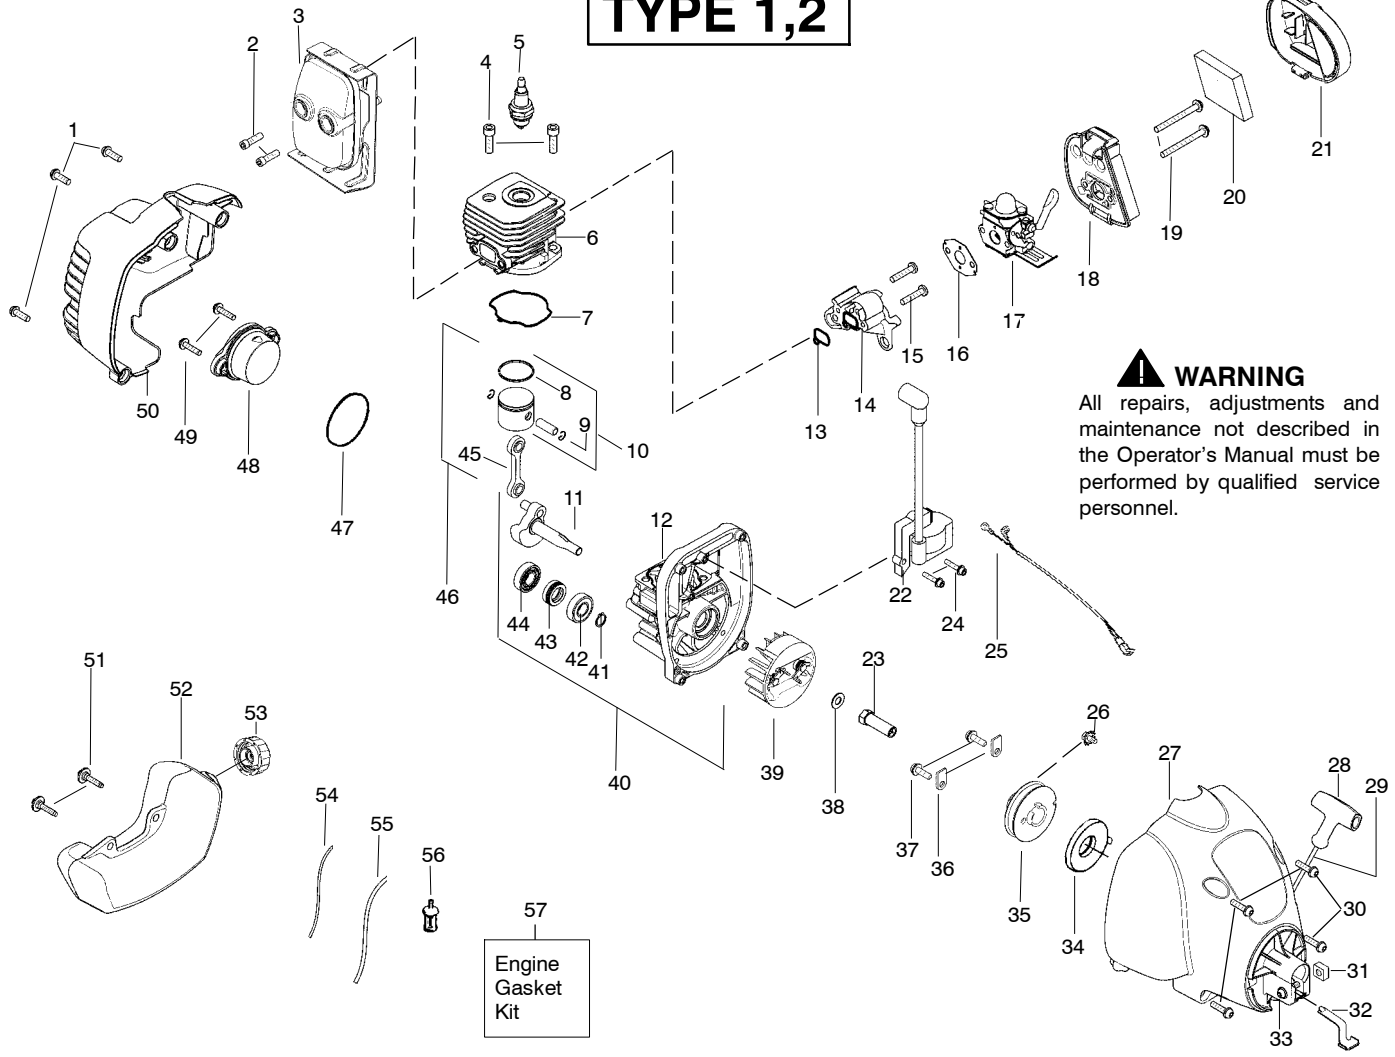

TYPE 1,2

⚠ WARNING
All repairs, adjustments and maintenance not described in the Operator's Manual must be performed by qualified service personnel.

Engine Gasket Kit

Ref.	Part No.	Description	Ref.	Part No.	Description	Ref.	Part No.	Description
1.	530015886	Screw	19.	530016429	Screw	43.	530019264	Seal
2.	530058982	Bolt - Muffler	20.	530057781	Foam - Air Filter	44.	530032125	Inner Bearing
3.	-----	Assy - Muffler/Shield (Incl. 2)	21.	530057584	Cover - Air Box	45.	530069945	Assy - Connecting Rod
	545227901	(TYPE 1) Cat	22.	545215801	Ignition Module	46.	530071785	Kit - Piston/Rod Assy (Incl. 10 & 45)
	530059825	(TYPE 2) Non-Cat	23.	530038604	Coupling - Drive	47.	530071750	O - Ring - C'case (kit)
4.	530016341	Screw - Cylinder	24.	530016357	Screw	48.	530057954	Assy - Plug (incl.47)
5.	952030249	Spark Plug (RCJ 6Y)	25.	579571601	Kit - Wire Harness / Module Wire	49.	530016386	Screw
6.	529293401	Cylinder	26.	530016392	Screw	50.	-----	Shroud - Rear
7.	530071750	Seal - Cylinder (kit)	27.	-----	Assy. - Fan Hsg w/eye		545011001	(TYPE 1) gold
8.	545154001	Piston Ring		545010601	(TYPE 1) gold		545011004	(TYPE 2) black
9.	530015162	Retainer - Piston Pin	28.	580730201	Handle - Starter	51.	530016445	Retainer - Tank
10.	530071357	Kit - Piston (Incl. 8, 9)	29.	530071767	Kit - Rope	52.	530058712	Assy - Fuel Tank (incl. filter, lines & fuel cap)
11.	530057829	Assy - Crankshaft	30.	530016386	Screw	53.	530014347	Assy - Fuel Cap
12.	529274501	Assy - Crankcase (Incl. 42,43,44)	31.	530016124	Nut	54.	530069247	Kit - Fuel Line (Small)
13.	530071750	Seal - Cyl/Carb. (kit)	32.	530057588	Clip - Spring	55.	530069216	Kit - Fuel Line (Large)
14.	530057547	Adapter - Carb.	33.	530016430	Screw	56.	530095646	Assy - Fuel Pickup
15.	530016441	Screw	34.	530042085	Spring - Starter	57.	530071750	Kit - Engine Gasket (Incl. 7,13,16,47)
16.	530071750	Gasket - Carb. (kit)	35.	530071786	Kit - Pulley - Starter			Not Shown
17.	-----	Kit - Carb. Zama (C1U - W24)	36.	530027523	Retainer - Pulley			
	530071822		37.	530015775	Screw			
(Note: Repair kits are not available for this carburetor)			38.	530015828	Washer - Flat			
18.	-----	Air Box (TYPE 1) red (TYPE 2) black	39.	545221701	Assy - Flywheel			
	530059267		40.	577805101	Assy - C'case & C'shaft (Incl. 11,12,41)	530058709		Bulb - Purge - Zama
	580731001		41.	530015941	Retain. Ring - C'shaft	530058569		Choke Lever - Zama
			42.	530055728	Outer Bearing			

↖ = NEW PART NUMBER FOR THIS IPL   * = REFER TO THE SERVICE REFERENCE INDICATED FOR MORE INFORMATION. (LOCATED AT END OF IPL)