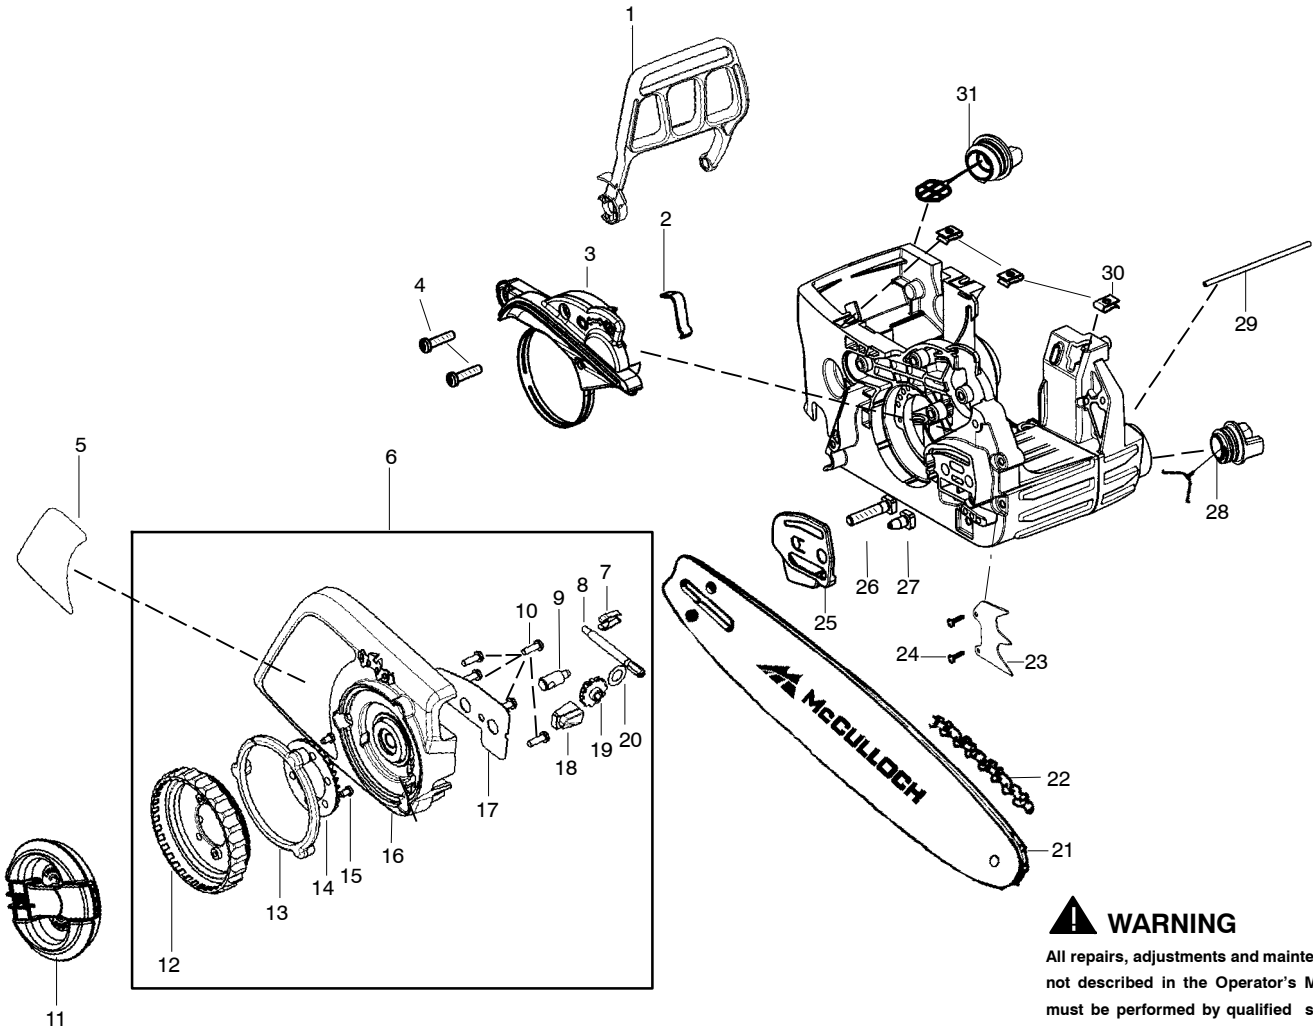

PARTS LIST NO. <b>580864701</b>		 <b>McCULLOCH PARTS LIST</b>	CHAIN SAW MODEL(s) <b>CS 420T</b>
DATE <b>7/02/12</b>	NEW		PAGE NO. <b>1</b>
<b>Note:</b> Illustration may differ from actual model due to design changes			

**⚠ WARNING**

All repairs, adjustments and maintenance not described in the Operator's Manual must be performed by qualified service personnel.

Ref.	Part No.	Description	Ref.	Part No.	Description
1.	530057880	Handguard	25.	530057910	Plate - Bar
2.	530016416	Spring - Handguard	26.	573974101	Bolt - Bar
3.	530071893	Kit - Chainbrake	27.	573974001	Bolt - Tapered Bar
4.	530016432	Screw	28.	530057236	Assy - Oil Cap w/ret.
5.	580864901	Decal - B/C 420T	29.	530058786	Assy - Oil Vent
6.	577315002	Assy. - Clutch Cover (Incl.7,8,9,10,12,13,14,15,16,17,18,19,20)	30.	530015922	Nut - "U" type speed
7.	576617301	Clip - Spring	31.	577858501	Cap - Fuel with retainer
8.	525501001	Screw - Bar Adjust			
9.	525500901	Pin - Bar Adjust			
10.	574780301	Screw M3.63			
11.	577314401	Assy. - Knob Lever			
12.	525501803	Wheel - Knob Tensioning			
13.	579011601	Ring - Ret. Knob			
14.	525501401	Gear - Ring Cover			
15.	573974201	Screw M3.5			
16.	525501501	Cover - Clutch			
17.	573973701	Plate - Gear Cover			
18.	573973801	Stopper - Bar Adjust Screw			
19.	525501301	Gear - Screw Adjuster			
20.	577149501	Washer - Spacer 8mm			
21.	580784001	Bar 18"			
22.	579580201	Chain 18" (91PX)			
23.	530014381	Kit - Spike (incl. 24)			
24.	530016439	Screw			

✓ = NEW PART NUMBER FOR THIS IPL

★ = REFER TO THE SERVICE REFERENCE INDICATED FOR MORE INFORMATION. (LOCATED AT END OF IPL)

**Note:** Illustration may differ from actual model due to design changes

**⚠ WARNING**