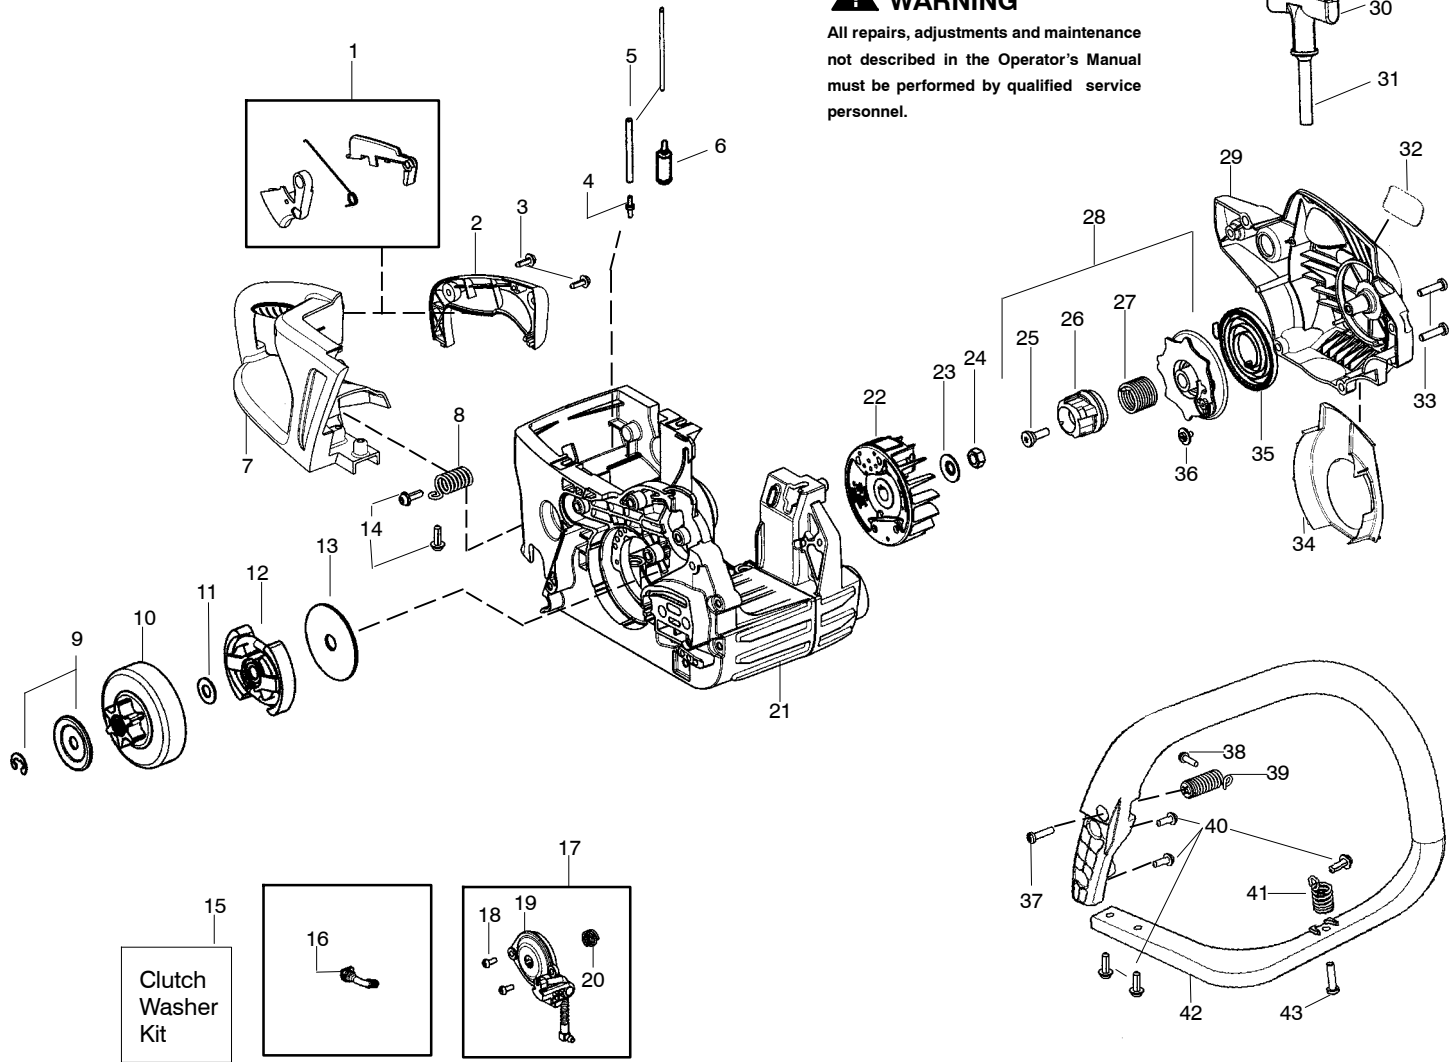

Note: Illustration may differ from actual model due to design changes

⚠ WARNING

All repairs, adjustments and maintenance not described in the Operator's Manual must be performed by qualified service personnel.

Ref.	Part No.	Description	Ref.	Part No.	Description
1.	580864201	Kit - Trigger/Lockout	22.	545016308	Assy - Flywheel
2.	545011901	Cover - Handle	23.	530015127	Washer - Flywheel
3.	530016433	Screw	24.	530016134	Nut - Flywheel
4.	530023877	Fitting - Fuel line	25.	530021179	Screw - Shoulder
5.	580727101	Kit - Fuel Line	26.	530059677	Starter Hub - EPS
6.	530095649	Assy - Fuel Pick Up	27.	530021180	Spring - EPS
7.	545012101	Handle - Rear	28.	530071966	Kit - EPS Starter Pulley (Incl. 25,26,27,36)
8.	530059475	Spring - Rear Isolator	29.	545045901	Housing - Fan
9.	---	Washer (Ref. #15)	30.	580835201	Handle - Starter
10.	530057905	Assy - Clutch Drum 3/8"	31.	530069232	Kit - Rope
11.	---	Washer (Ref. #15)	32.	580767001	Decal - Fan Housing
12.	530057907	Assy - Clutch	33.	530016432	Screw
13.	530016419	Washer - Large Clutch	34.	580678501	Baffle - Gold
14.	530015906	Screw	35.	576657801	Spring - Starter
15.	530071945	Kit - Clutch Washer (Incl. 9,11)	36.	530016080	Screw
16.	530057924	Assy - Oil Pick Up	37.	530016432	Screw
17.	530071891	Kit - Oil Pump (Incl. 18,19,20)	38.	530016443	Screw
18.	545227101	Screw	39.	530059480	Assy - Rear Iso. Spring
19.	530057931	Assy - Oil Pump	40.	530015906	Screw
20.	530037820	Gear - Worm	41.	530059479	Assy - Front Iso. Spring
21.	579061601	Assy - Chassis (Incl.) (Page 2) 4,5,8,14 (Page 1) 2,26,27,28,29,30,31)	42.	530057878	Handle - Front
			43.	530016432	Screw

✓ = NEW PART NUMBER FOR THIS IPL

★ = REFER TO THE SERVICE REFERENCE INDICATED FOR MORE INFORMATION. (LOCATED AT END OF IPL)