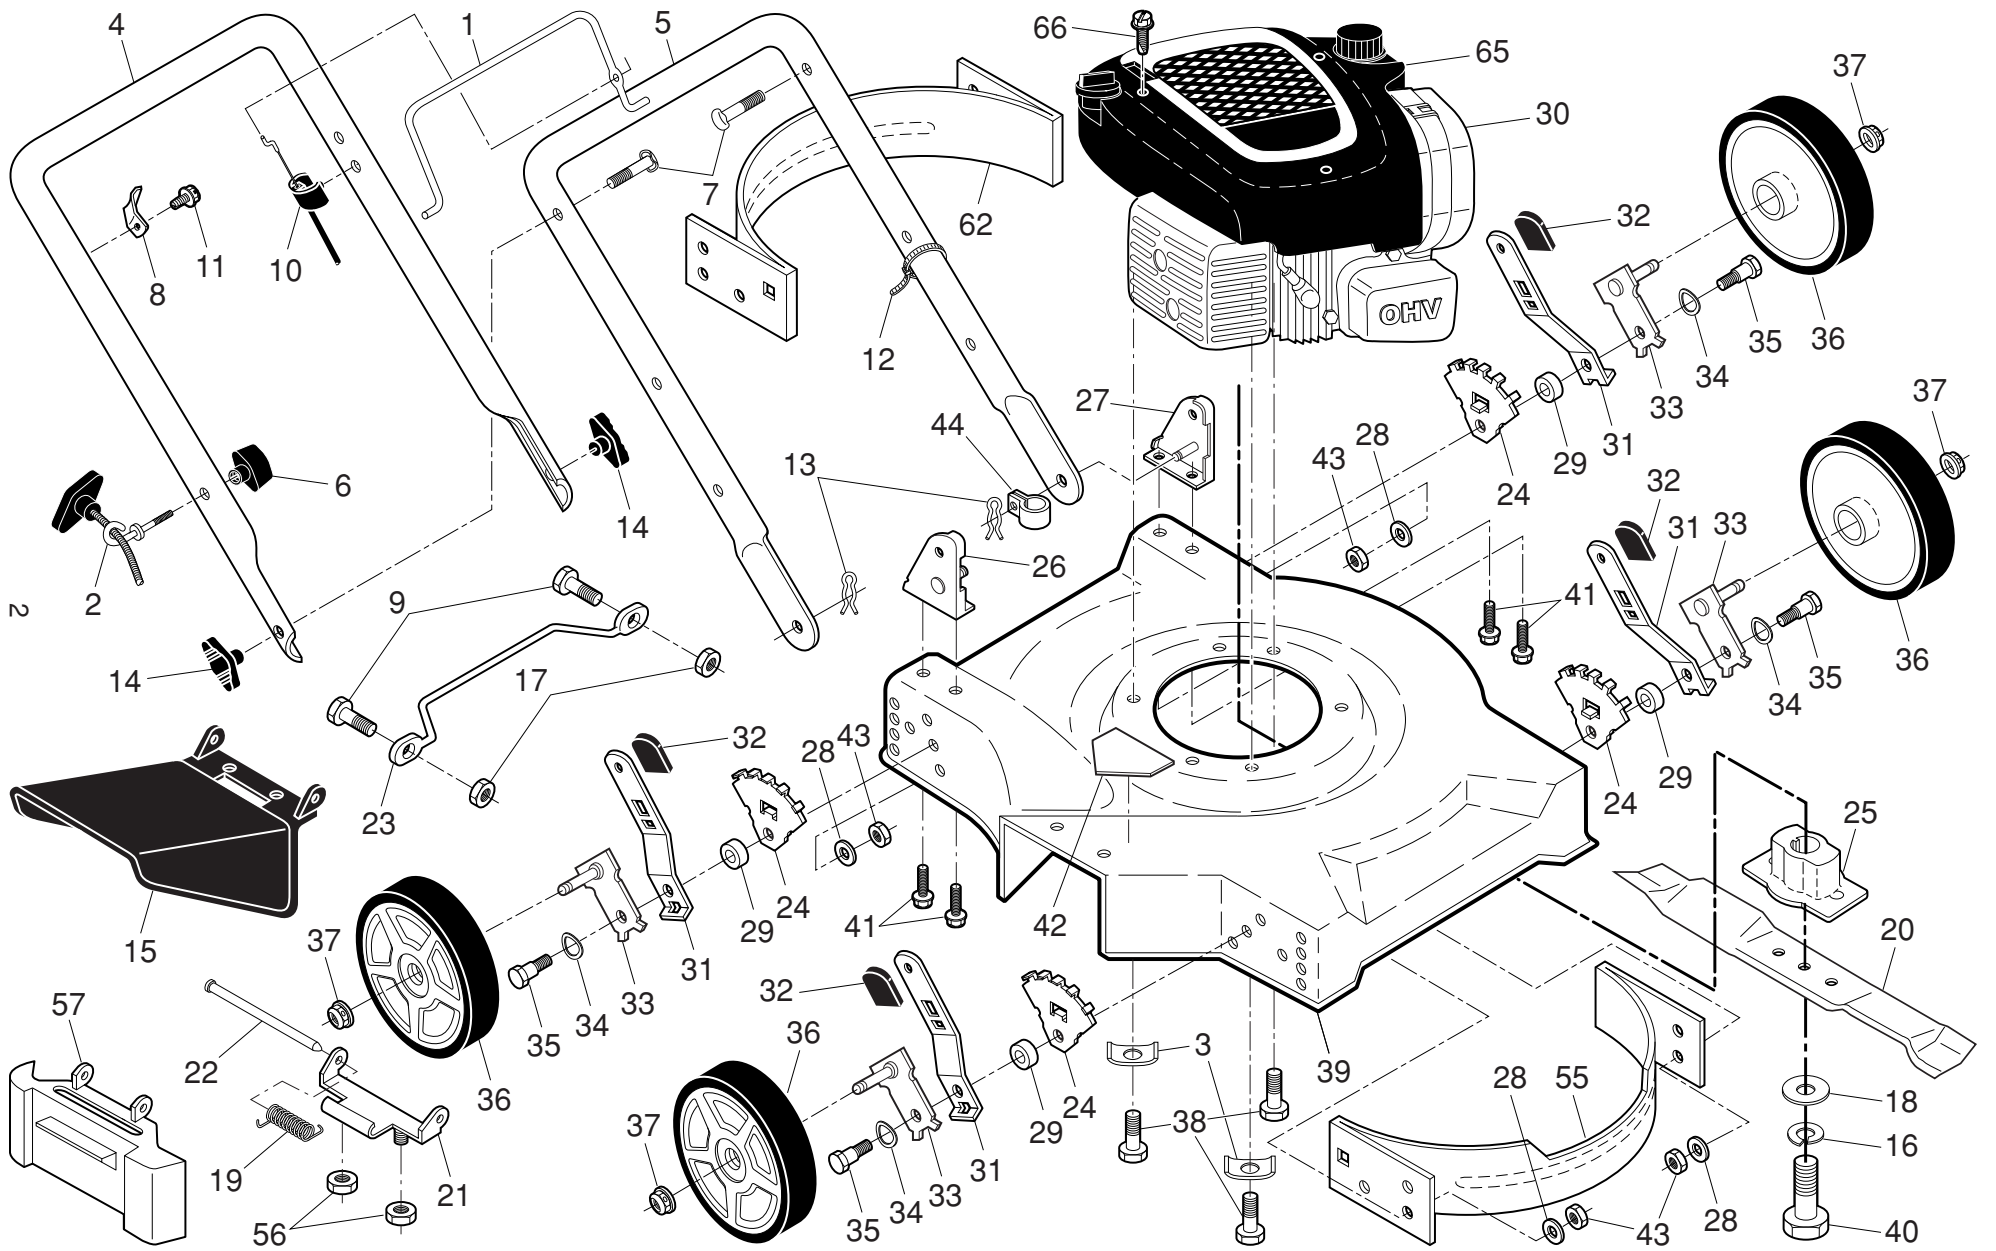

McCULLOCH ROTARY LAWN MOWER - MODEL NUMBER M51-125M (96111003601) PRODUCT NO. 961 11 00-36

McCULLOCH ROTARY LAWN MOWER - MODEL NUMBER M51-125M (96111003601) PRODUCT NO. 961 11 00-36

KEY NO.	PART NO.	DESCRIPTION	KEY NO.	PART NO.	DESCRIPTION
1	532 44 73-65	Control Bar	29	532 40 16-29	Spacer
2	581 90 21-01	Rope Guide	30	- - -	Engine, Briggs & Stratton, Model Number 8P502-0018-H1 (Order parts from engine manufacturer)
3	532 12 50-78	Washer, Engine	31	532 40 64-28	Spring, Selector
4	532 19 60-26	Upper Handle	32	532 08 78-77	Knob, Selector
5	532 15 50-44	Lower Handle	33	532 40 78-71	Axle Arm Assembly
6	581 91 26-01	T-Knob	34	532 40 16-30	Washer
7	532 19 15-74	Bolt 1/4-20	35	532 40 16-38	Shoulder Bolt
8	532 43 00-34	Up-Stop Bracket	36	581 00 94-12	Wheel & Tire Assembly 8 x 1-3/4
9	871 19 10-12	Screw	37	532 40 91-48	Nut, Hex
10	532 44 09-34	Engine Zone Control Cable	38	532 15 04-06	Screw, Hex Head, Threaded, Rolled 3/8-16 x 1
11	532 17 88-48	Screw, Self-Tapping, Hex Washer Head #10-24 x 1/2	39	532 43 09-03	Kit, Lawn Mower Housing
12	532 06 64-26	Wire Tie	40	532 85 10-84	Screw, Machine, Hex Head, Grade 8 3/8-24 x 1-3/8
13	532 05 17-93	Hairpin Cotter	41	532 14 97-41	Screw
14	532 19 19-38	Handle Knob	42	532 18 21-66	Danger Decal
15	532 43 20-40	Discharge Guard	43	873 80 05-00	Locknut, Hex 5/8-16
16	532 85 02-63	Helical Lock Washer	44	532 19 79-91	Clip, Cable
17	532 06 91-80	Nut, Hex	45	532 14 15-19	Front Baffle
18	532 85 10-74	Washer, Hardened	46	873 80 04-00	Nut, Hex
19	532 41 18-32	Spring, Hinge	47	532 41 24-00	Plug, Mulcher
20	532 14 51-06	Blade, 20"	48	532 14 15-20	Baffle, Rear
21	532 08 86-02	Hinge Bracket	49	532 18 21-91	Decal, International, 4 Symbol (not shown)
22	532 15 02-15	Rod, Hinge	50	580 44 56-01	Shroud, Engine
23	532 43 19-95	Foot Guard	51	532 18 16-98	Mounting Screw, Engine Shroud
24	532 41 05-94	Bracket, Wheel Adjusting	52	115 62 87-20	Operator's Manual, European
25	581 54 79-01	Blade Adapter	53	115 62 87-10	Operator's Manual, Scandanivian
26	532 17 09-75	Handle Bracket, RH	54	115 62 87-50	Operator's Manual, East Bloc
27	532 17 09-77	Handle Bracket, LH	55	115 62 87-40	Operator's Manual, Baltic
28	532 06 15-37	Washer, Flat			

NOTE: All component dimensions given in U.S. inches. 1 inch = 25.4 mm. **IMPORTANT:** Use only Original Equipment Manufacturer (O.E.M.) replacement parts. Failure to do so could be hazardous, damage your lawn mower and void your warranty.