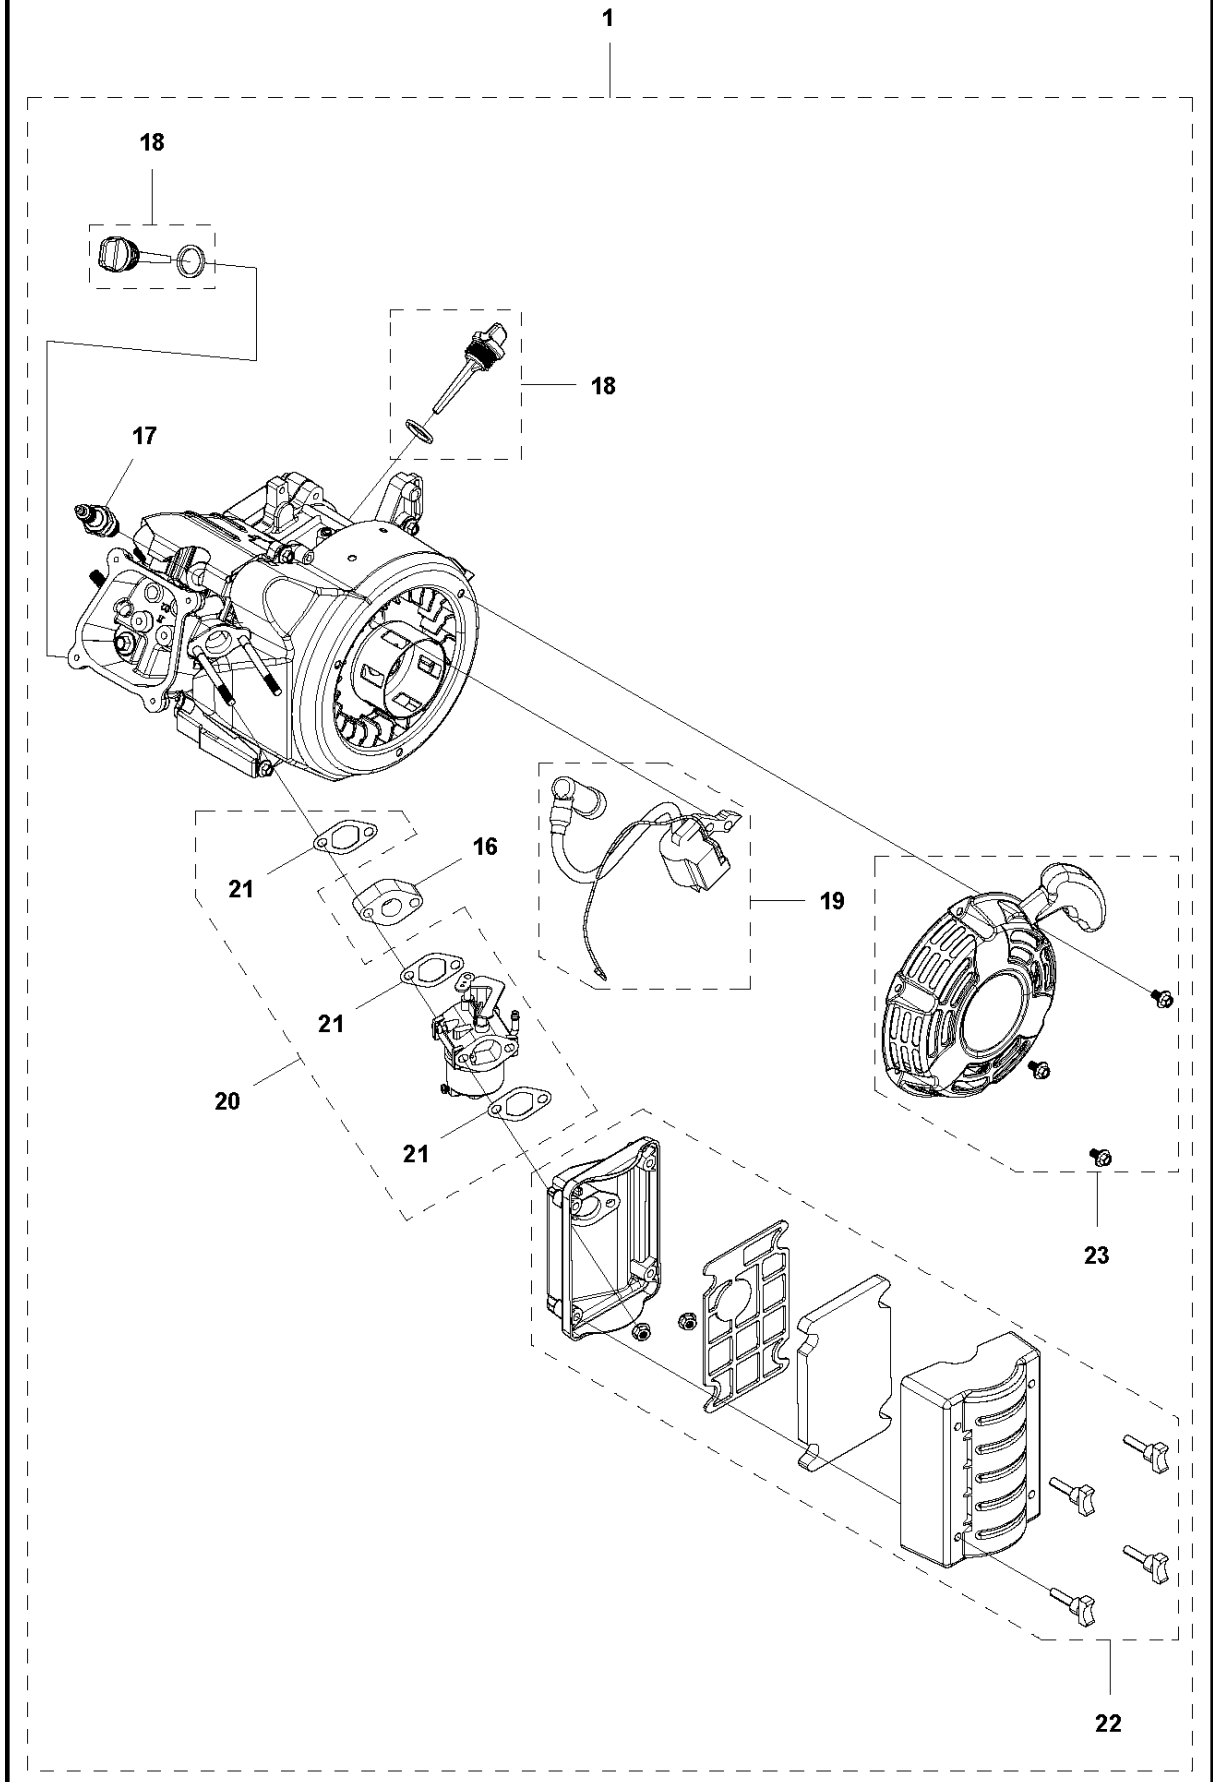

SPARE PARTS LIST

ACCESSORIES AND TOOLS

LC154F

A2 LONCIN LC 154 F
ENGINE

PRODUCT COMPLETE

LC154F

Ref	Part No	Description	Remark	QTY	KIT
1	577 47 42-01	ENGINE ASSY		1	
16	577 47 31-01	HEAT DEFLECTOR		1	1
17	577 47 32-01	SPARK PLUG		1	1
18	577 47 33-01	HUB CAP		2	1
19	577 47 34-01	COIL		1	1
20	577 47 35-01	CARBURETOR		1	1
21	577 47 23-01	GASKET		3	1, 20
22	577 47 36-01	AIR CLEANER		1	1
23	577 47 37-01	STARTER ASSY		1	1

Ref	Part No	Description	Remark	QTY	KIT
1	577 47 42-01	ENGINE ASSY		1	
2	577 46 87-01	PACKING		1	1
3	577 47 24-01	CONTROL		1	1
4	577 47 25-01	SPRING		1	1
5	577 47 26-01	ARM		1	1
6	577 47 27-01	ROD		1	1
7	577 47 28-01	SPRING		1	1
8	577 46 92-01	BOLT		4	1
9	577 47 29-01	GUIDE		1	1
10	577 47 30-01	COVER		1	1
11	577 47 38-01	MUFFLER ASSY		1	1
12	577 47 39-01	TUBE		1	1
13	577 47 40-01	TANK		1	1
14	577 47 18-01	HUB CAP		1	1
15	577 47 41-01	FUEL FILTER		1	1