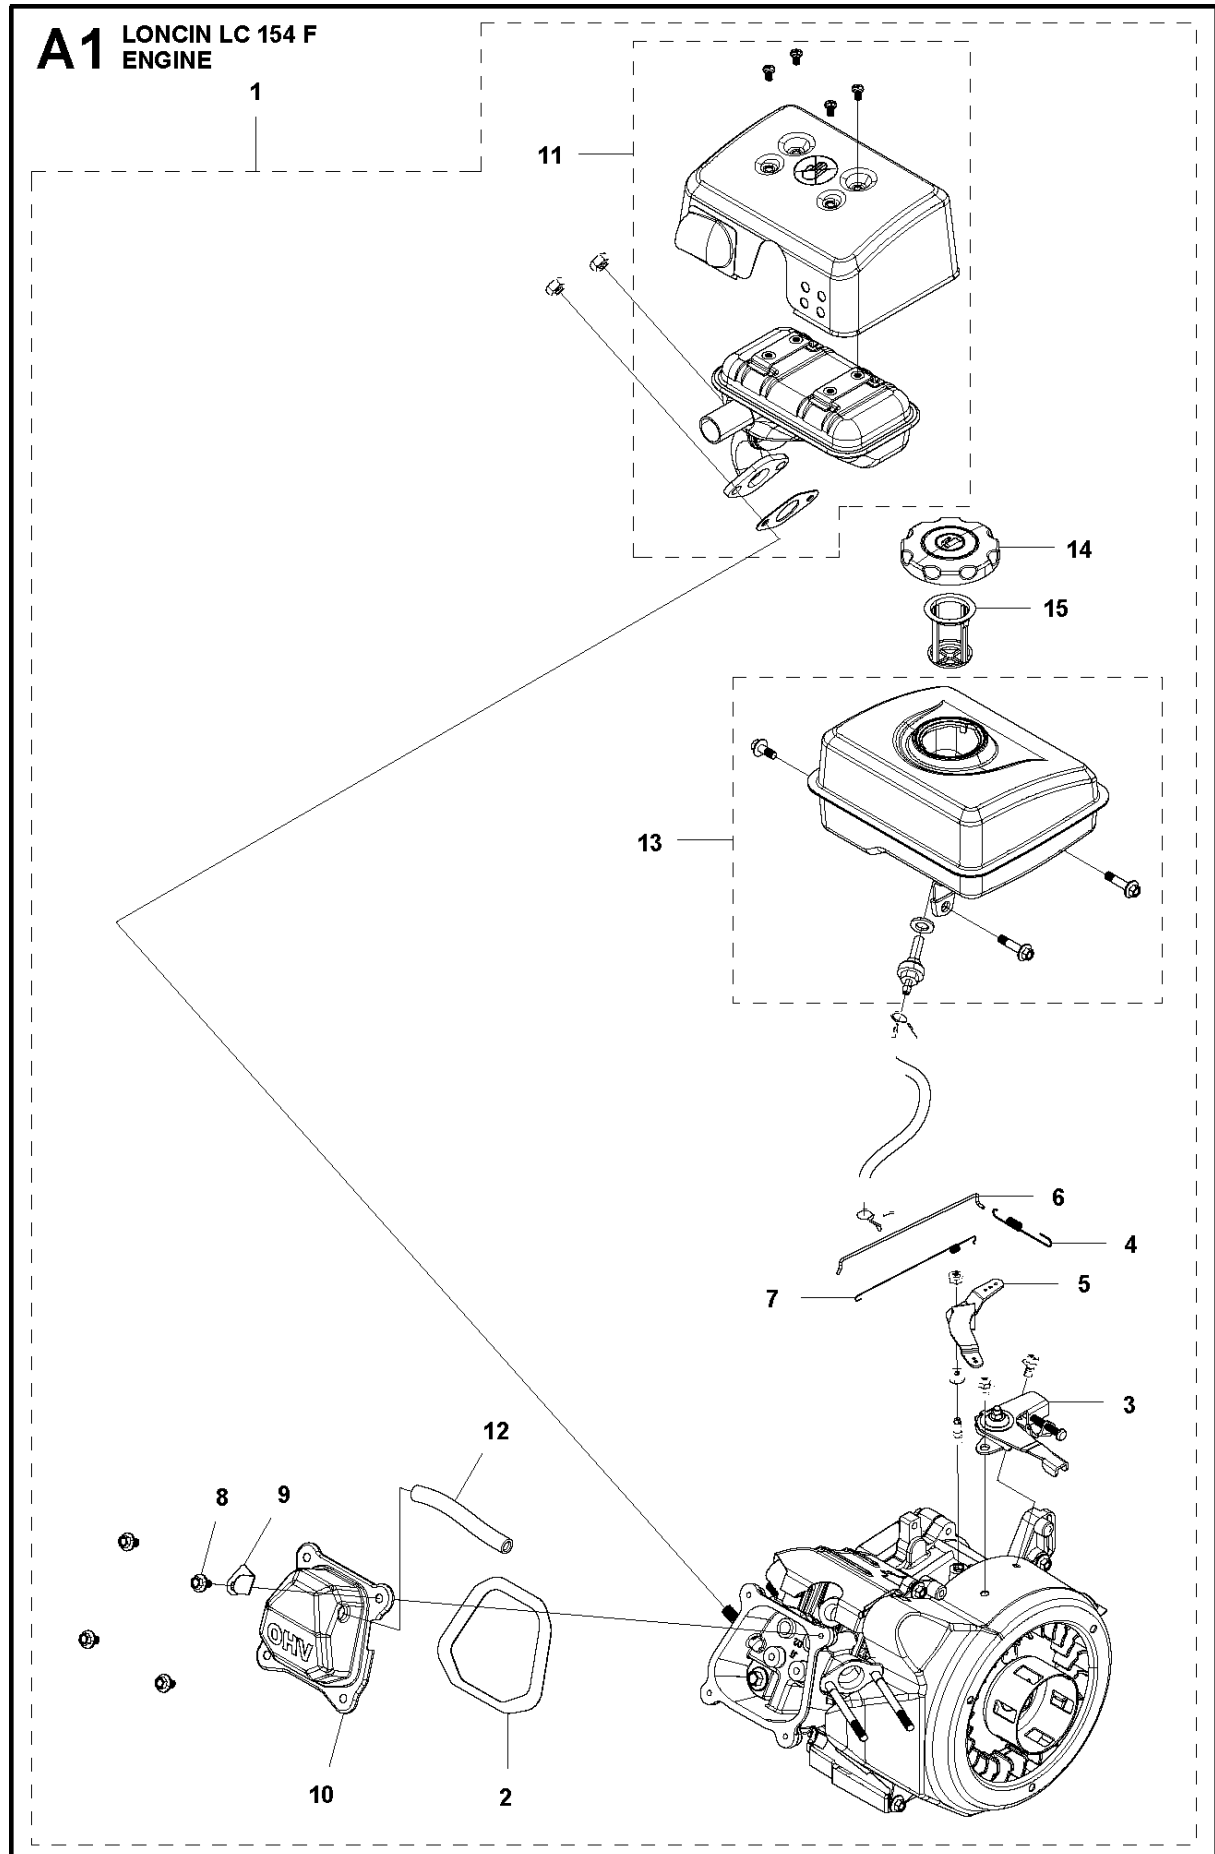

SPARE PARTS LIST

ACCESSORIES AND TOOLS

LC154F

A2 LONCIN LC 154 F
ENGINE

PRODUCT COMPLETE

LC154F

Ref	Part No	Description	Remark	QTY	KIT
1	577 47 42-01	ENGINE ASSY		1	
16	577 47 31-01	HEAT DEFLECTOR		1	1
17	577 47 32-01	SPARK PLUG		1	1
18	577 47 33-01	HUB CAP		2	1
19	577 47 34-01	COIL		1	1
20	577 47 35-01	CARBURETOR		1	1
21	577 47 23-01	GASKET		3	1, 20
22	577 47 36-01	AIR CLEANER		1	1
23	577 47 37-01	STARTER ASSY		1	1

Ref	Part No	Description	Remark	QTY	KIT
1	577 47 42-01	ENGINE ASSY		1	
2	577 46 87-01	PACKING		1	1
3	577 47 24-01	CONTROL		1	1
4	577 47 25-01	SPRING		1	1
5	577 47 26-01	ARM		1	1
6	577 47 27-01	ROD		1	1
7	577 47 28-01	SPRING		1	1
8	577 46 92-01	BOLT		4	1
9	577 47 29-01	GUIDE		1	1
10	577 47 30-01	COVER		1	1
11	577 47 38-01	MUFFLER ASSY		1	1
12	577 47 39-01	TUBE		1	1
13	577 47 40-01	TANK		1	1
14	577 47 18-01	HUB CAP		1	1
15	577 47 41-01	FUEL FILTER		1	1