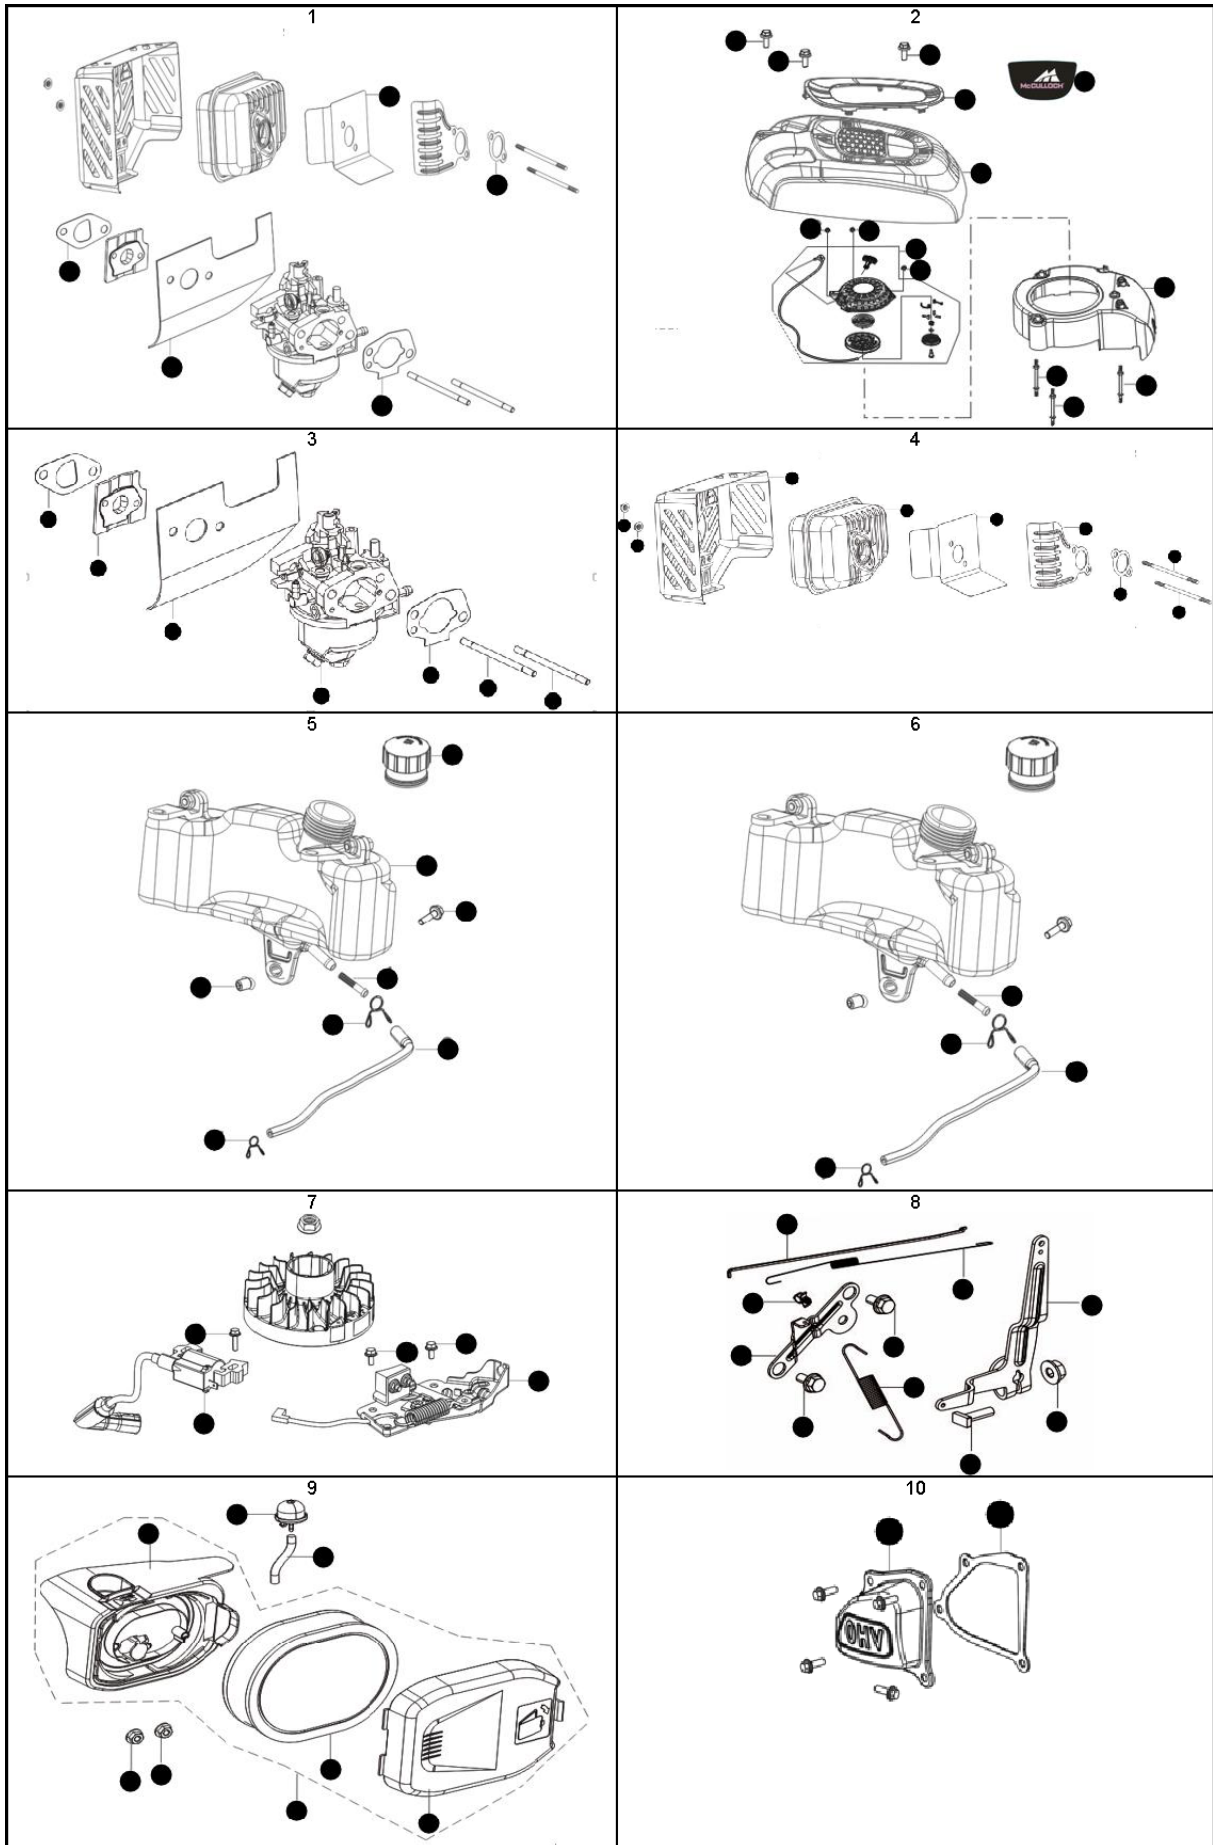

SPARE PARTS LIST

LAWN MOWERS: CONSUMER
WALK-BEHINDS

RV150, McCulloch, EU, 579829001,
2015-12

ENGINE

RV150, McCulloch, EU, 579829001, 2015-12

Ref	Part No	Description	Remark	QTY KIT
1	579 82 90-02	GASKET KIT		1
2	579 82 90-03	SHROUD KIT		1
3	579 82 90-04	CARBURETTOR KIT		1
4	579 82 90-05	MUFFLER KIT		1
5	579 82 90-06	FUEL TANK KIT		1
6	579 82 90-07	FUEL FILTER KIT		1
7	579 82 90-08	IGNITION KIT		1
8	579 82 90-09	GOVERNOR KIT		1
9	579 82 90-10	AIR INTAKE KIT		1
10	579 82 90-11	CYLINDER HEAD KIT		1
-	579 82 90-12	DIPSTICK		1
-	579 82 90-13	AIR FILTER		1
-	579 82 02-14	FUEL CAP		1