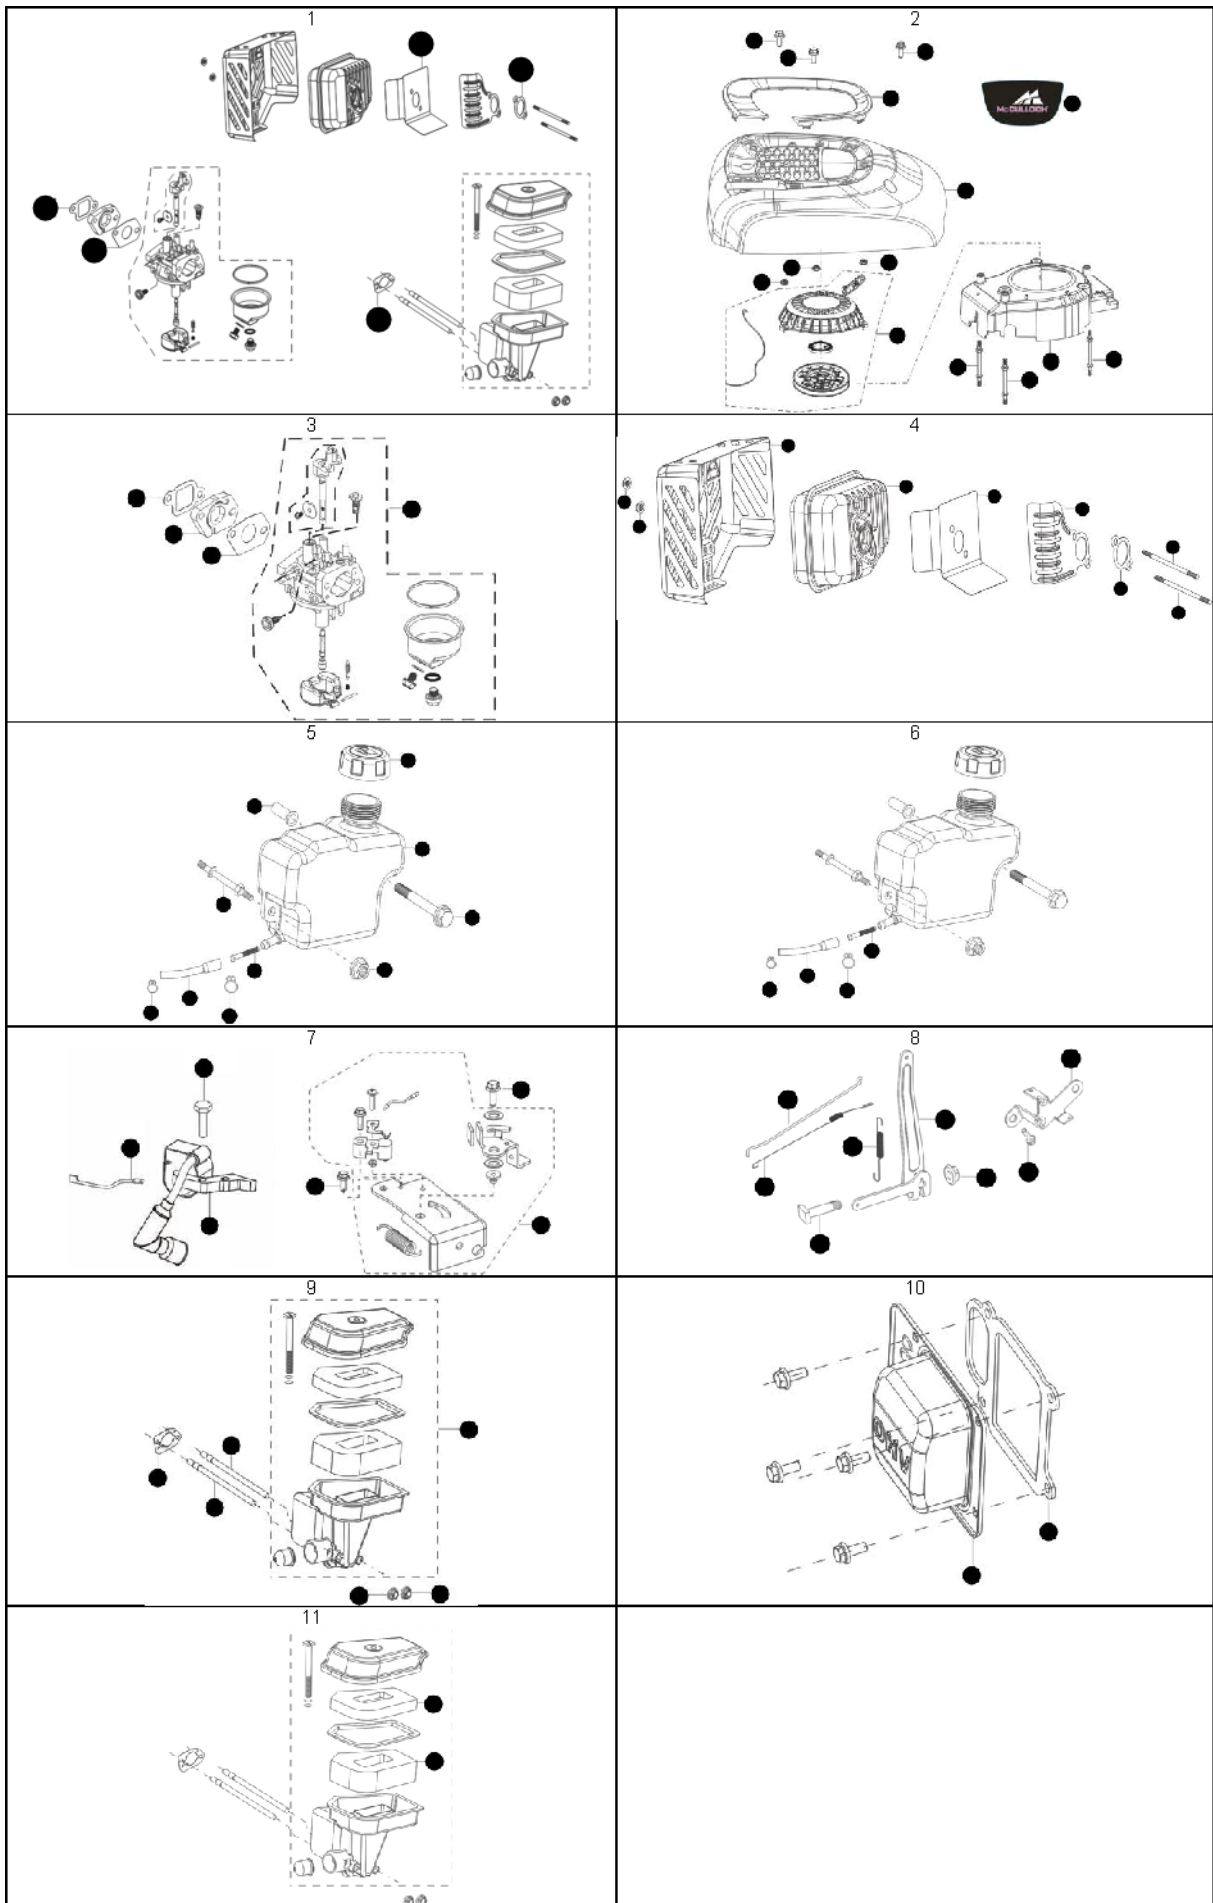

SPARE PARTS LIST

LAWN MOWERS: CONSUMER
WALK-BEHINDS

RVM110, McCulloch, EU, 579820201,
2015-12

ENGINE

RVM110, McCulloch, EU, 579820201, 2015-12

Ref	Part No	Description	Remark	QTY KIT
1	579 82 02-02	GASKET KIT		1
2	579 82 02-03	SHROUD KIT		1
3	579 82 02-04	CARBURETTOR KIT		1
4	579 82 02-05	MUFFLER KIT		1
5	579 82 02-06	FUEL TANK KIT		1
6	579 82 02-07	FUEL FILTER KIT		1
7	579 82 02-08	IGNITION KIT		1
8	579 82 02-09	GOVERNOR KIT		1
9	579 82 02-10	AIR INTAKE KIT		1
10	579 82 02-11	CYLINDER HEAD KIT		1
11	579 82 02-13	AIR FILTER		1
-	579 82 02-12	DIPSTICK		1
-	579 82 02-14	FUEL CAP		1