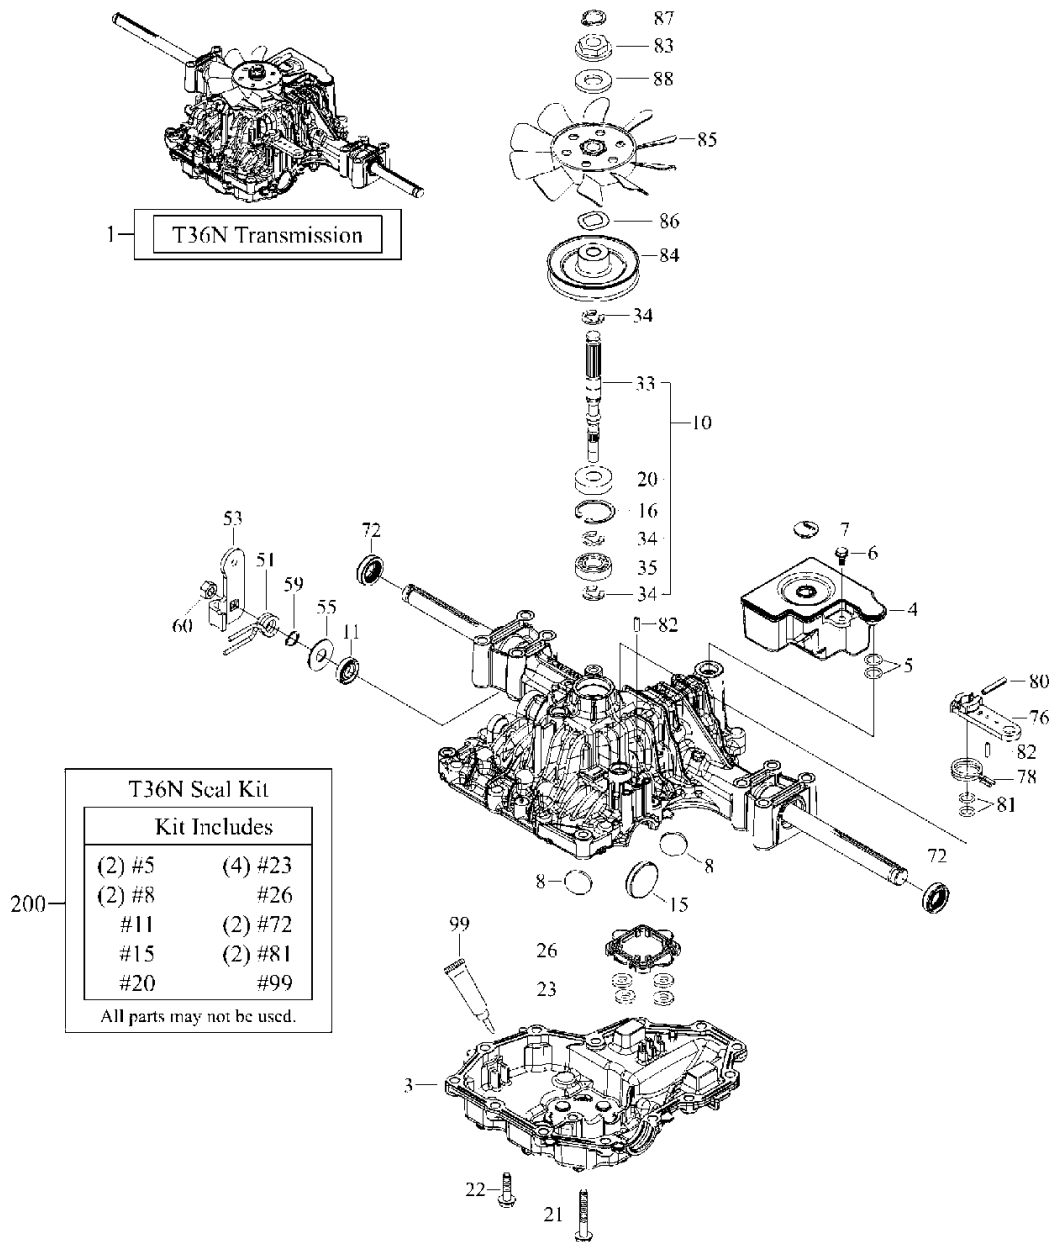

SPARE PARTS LIST

ACCESSORIES AND TOOLS

T36N, Serial No. 0000001 -

T36N
Ser. No. 0000001 - Current

TRANSMISSION

T36N, Serial No. 0000001 -

Ref	Part No	Description	Remark	QTY KIT
1	585 23 52-01	TRANSMISSION		1
3	582 15 07-01	CASE		1
4	582 15 09-01	RESERVOIR		1
5	585 46 94-01	O-RING		1
6	582 15 11-01	BOLT		1
7	582 15 12-01	CAP		1
8	505 56 39-01	MAGNET		1
10	582 15 13-01	SHAFT ASSY		1
11	582 16 24-01	SEAL		1
15	582 16 25-01	CAP		1
16	586 88 93-01	SNAP RING		1
20	582 16 26-01	SEAL		1
21	535 40 28-51	SCREW		1
22	535 40 28-28	SCREW		1
23	582 16 27-01	MAGNET		1
26	582 16 28-01	FILTER		1
33	505 56 45-01	SHAFT		1
34	582 16 29-01	RING		1
35	582 16 30-01	BEARING		1
51	582 16 31-01	TORSION SPRING		1
53	582 16 32-01	CONTROL LEVER		1
55	582 16 33-01	WASHER		1
59	582 16 34-01	RING		1
60	582 16 35-01	NUT		1
72	582 16 36-01	SEAL		1
76	582 16 37-01	ARM		1
78	535 40 28-39	RETURN SPRING		1
80	535 40 28-40	PIN RETAINING SCREW		1
81	535 41 46-19	O-RING		1
82	535 40 28-41	PIN RETAINING SCREW		1
83	506 98 66-01	DISTANCE		1
84	582 16 40-01	PULLEY		1
85	578 97 48-01	FAN		1
86	506 98 65-01	SPRING WASHER		1
87	735 31 15-00	CIRCLIP		1
88	582 16 41-01	COLLAR		1
99	505 34 87-01	SEALING		1
200	582 16 42-01	SEAL KIT		1