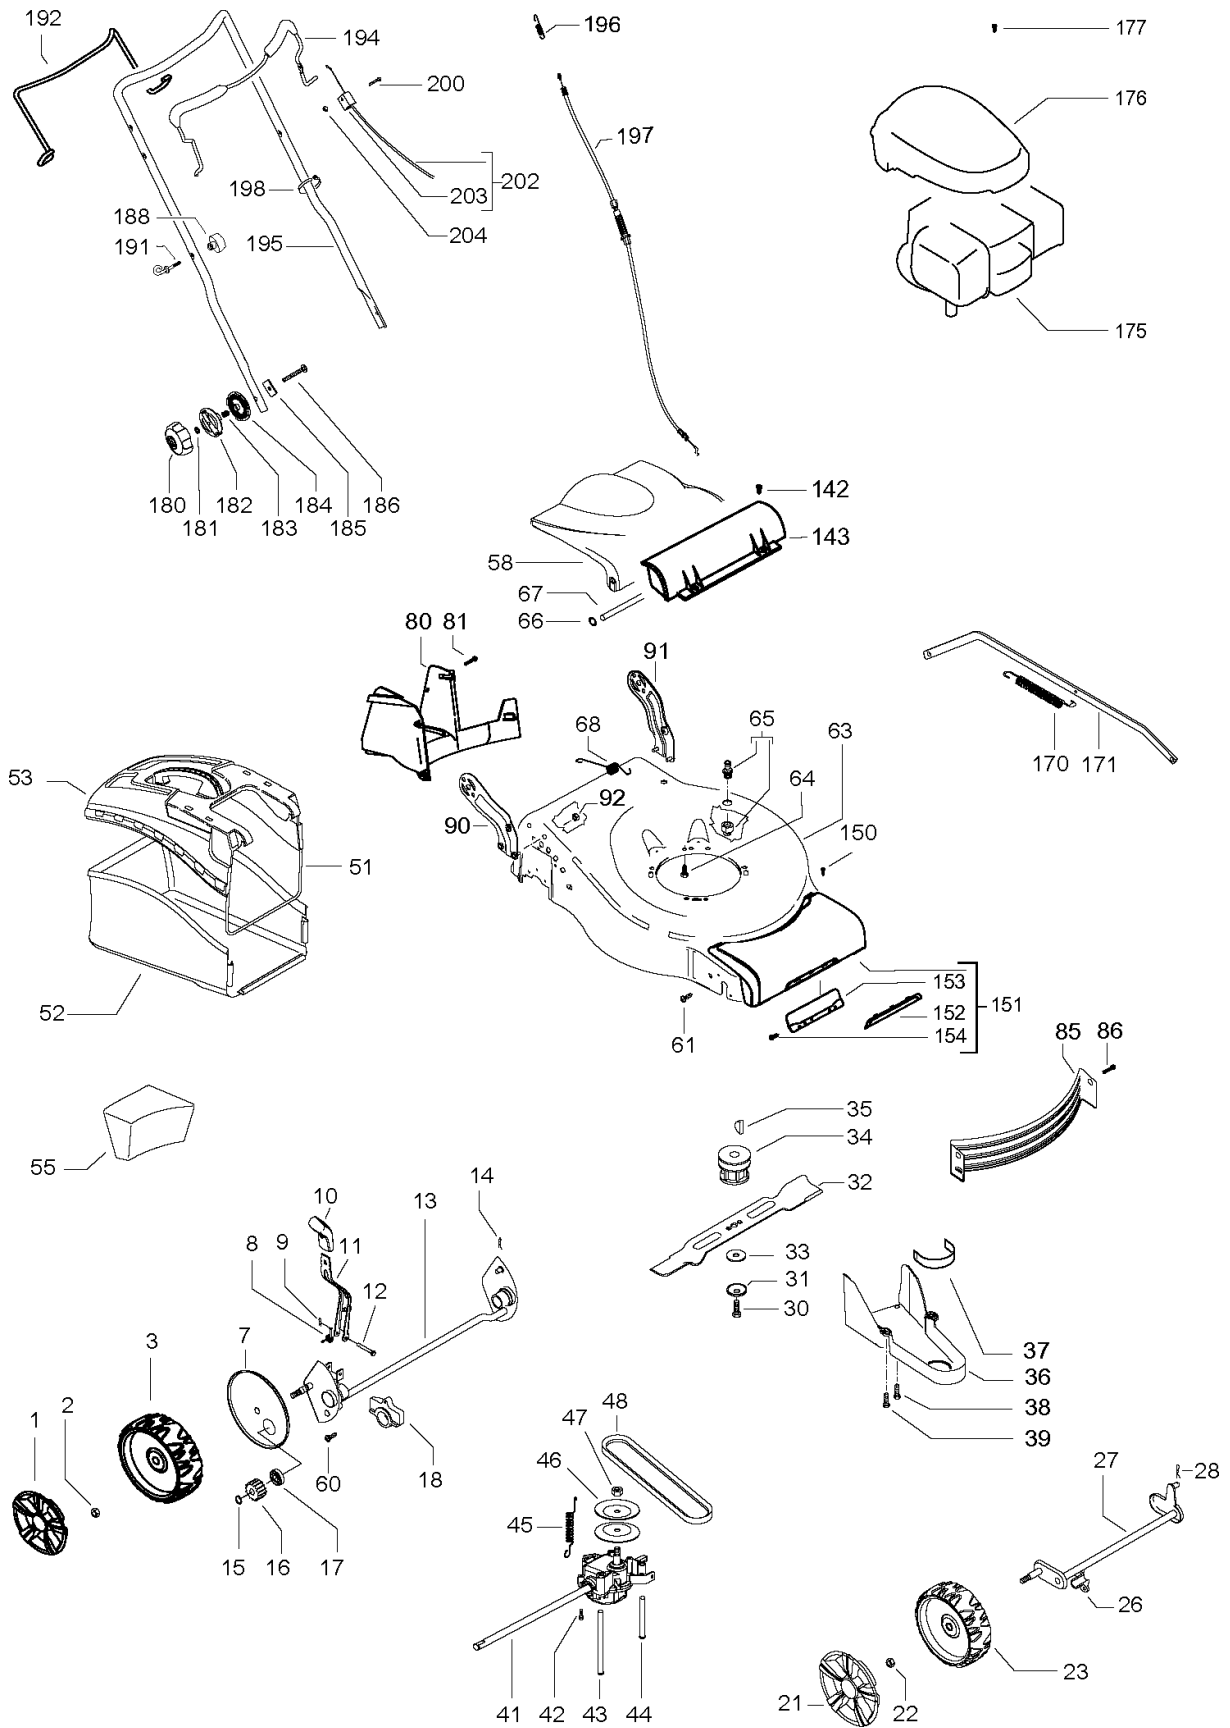

PRODUCT COMPLETE

M46-125 R, 96762170101, 2017-01

Ref	Part No	Description	Remark	QTY	KIT
1	574 39 65-01	HUB CAP	d.210	2	
2	504 85 78-01	NUT	M8, self locking, flanged	2	
3	574 41 52-04	WHEEL	d.210	2	
7	504 82 73-01	DUST COVER		2	
8	583 95 13-02	SPRING		1	
9	531 20 74-08	PIN RETAINING SCREW		1	
10	580 46 24-01	KNOB		1	
11	582759301	TBD		1	
12	587 19 82-01	PEN		1	
13	504 80 01-01	REAR AXLE		1	
14	531 20 66-53	PIN		1	
15	531 20 87-72	WASHER		2	
16	544 34 23-01	PINION		2	
17	531 20 87-78	BEARING		2	
18	531 20 59-44	SUPPORT		2	
21	574 39 64-01	HUB CAP	d.190	2	
22	504 85 78-01	NUT	M8, self locking, flanged	2	
23	574 41 50-04	WHEEL	d.190	2	
26	577 38 42-01	SUPPORT		2	
27	504 85 65-01	FRONT AXLE ASSY		1	
28	531 20 66-53	PIN		1	
30	531 20 80-08	SCREW	3/8"	1	
31	531 20 72-37	WASHER		1	
32	581 18 89-10	MOWER BLADE		1	
33	531 20 72-43	WASHER		1	
34	581 84 30-01	BLADE SUPPORT		1	
35	505 29 09-01	KEY		1	
36	589023101	TBD		1	
37	501189002	TBD		1	
38	817 41 13-12	SCREW		1	
39	531 20 78-56	SCREW	5x10	2	
41	544 34 32-03	GEARBOX		1	
42	510 03 75-01	SCREW	4x16, self threading	2	
43	544 93 44-01	BELT GUIDE		1	
44	544 93 43-01	BELT GUIDE		1	
45	544 93 47-01	SPRING		1	
46	504 54 79-01	PULLEY		2	
47	504 54 80-01	NUT		1	
48	504 03 48-01	BELT	Z28 10X710	1	
51	574 86 94-01	FRAME		1	
52	574 86 96-02	GRASSBAG		1	
53	574 61 03-01	GRASSBAG		1	
55	579 67 92-01	PLUG		1	
58	574 61 02-01	HATCH		1	
60	531 20 66-77	SCREW	4.8x19, self threading	2	
61	525 43 31-01	SCREW	4x16, self threading	4	
63	501304802	TBD		1	
64	532 15 04-06	BOLT	3/8"	3	
65	531 20 58-48	CONNECTOR	1/2"	1	
66	584 81 69-03	LOCKWASHER		2	
67	531 21 14-41	TIE ROD		1	
68	531 21 18-40	SPRING		1	
80	589023001	TBD		1	
81	532 14 24-32	SCREW		5	
85	589008701	TBD		1	
86	817 00 05-10	BOLT		2	
90	582750602	TBD	right	1	
91	582 75 02-02	HANDLE BRACKET	left	1	
92	582758901	TBD	M8	4	
142	576 13 60-06	SCREW	M5x8	2	
143	579 30 09-01	SEAL		1	
150	576 04 74-01	SCREW CRPANT	M5x16	2	
151	575 56 21-04	FRONT COVER ASSY		1	
152	574 37 52-01	COVER		1	151