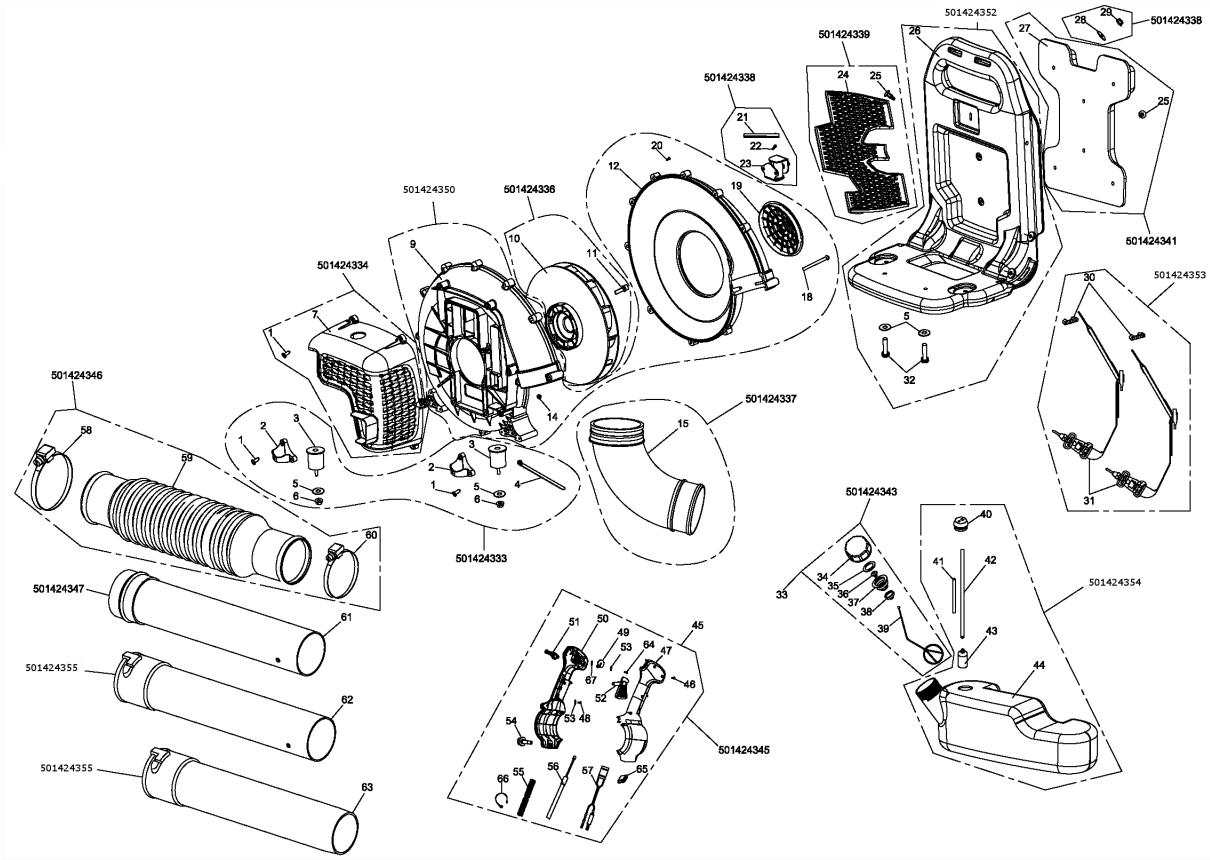

# SPARE PARTS LIST

## BLOWERS

GB355BP, 967088701, 2016-11

## ASSEMBLY

GB355BP, 967088701, 2016-11

Part No	Description	Remark	QTY KIT
501 42 43-28	REPAIR KIT	ENGINE	1
501 42 43-29	REPAIR KIT	IGNITION	1
501 42 43-30	REPAIR KIT	MUFFLER	1
501 42 43-31	REPAIR KIT	CARBURETOR	1
501 42 43-32	REPAIR KIT	AIRBOX	1
501 42 43-50	REPAIR KIT	STARTER ASSY	1

## ASSEMBLY

GB355BP, 967088701, 2016-11

Part No	Description	Remark	QTY KIT
501 42 43-33	REPAIR KIT	DAMPERS - LOWER	1
501 42 43-34	REPAIR KIT	ENGINE COVER	1
501 42 43-36	REPAIR KIT	FAN	1
501 42 43-37	REPAIR KIT	ELBOW ASSY	1
501 42 43-38	REPAIR KIT	DAMPERS - UPPER	1
501 42 43-39	REPAIR KIT	NET	1
501 42 43-41	REPAIR KIT	PAD ASSY	1
501 42 43-43	REPAIR KIT	FUEL CAP ASSY	1
501 42 43-45	REPAIR KIT	OPERATING LEVER ASSY	1
501 42 43-46	REPAIR KIT	HOSE ASSY	1
501 42 43-47	REPAIR KIT	SWIVEL JOINT	1
501 42 43-50	REPAIR KIT	STARTER ASSY	1
501 42 43-52	REPAIR KIT	FRAME	1
501 42 43-53	REPAIR KIT	HARNES	1
501 42 43-54	REPAIR KIT	FUEL TANK	1
501 42 43-55	REPAIR KIT	STRAIGHT PIPE	1