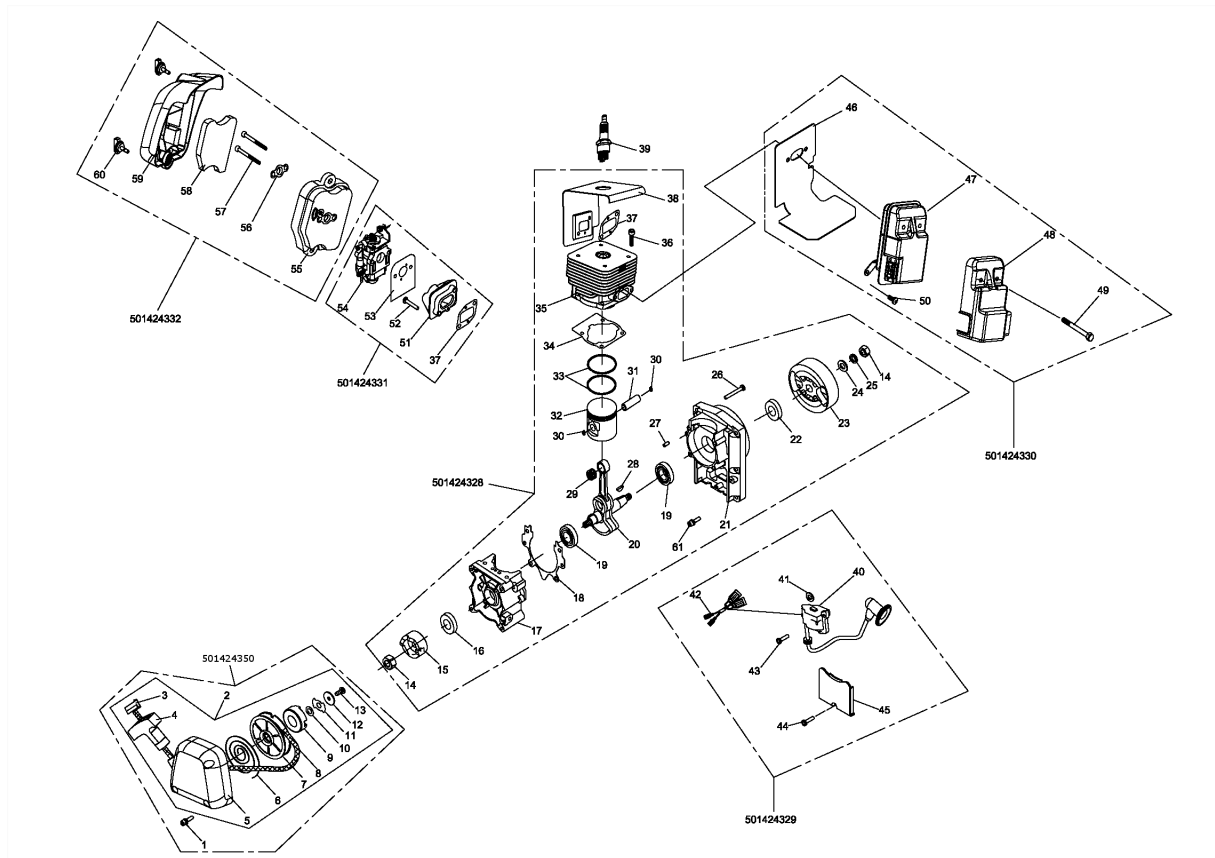

# SPARE PARTS LIST

## BLOWERS

GB355BP, 967088701, 2016-11

## ASSEMBLY

GB355BP, 967088701, 2016-11

Part No	Description	Remark	QTY KIT
501 42 43-28	REPAIR KIT	ENGINE	1
501 42 43-29	REPAIR KIT	IGNITION	1
501 42 43-30	REPAIR KIT	MUFFLER	1
501 42 43-31	REPAIR KIT	CARBURETOR	1
501 42 43-32	REPAIR KIT	AIRBOX	1
501 42 43-50	REPAIR KIT	STARTER ASSY	1