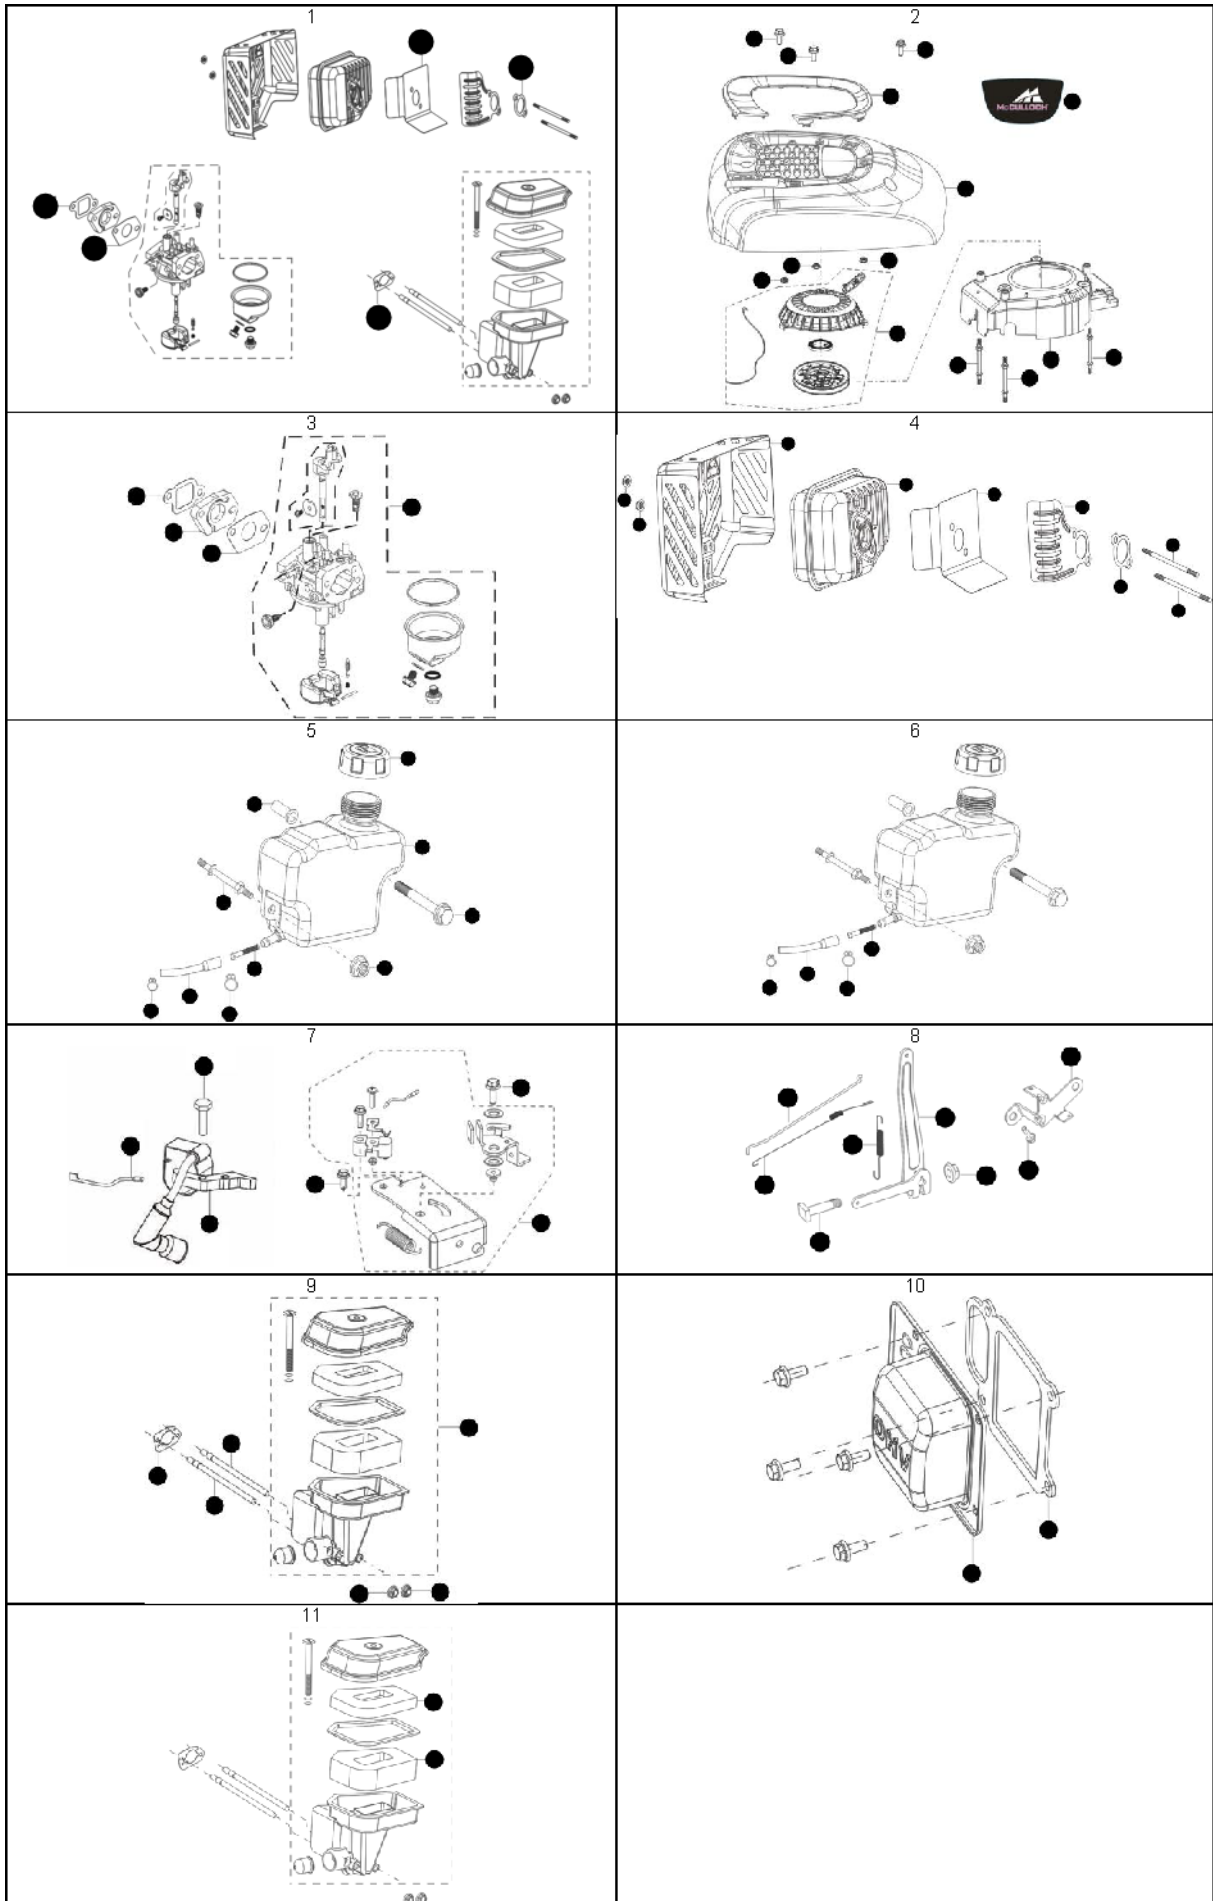

ENGINE

ENGINE

Ref	Part No	Description	Remark	QTY KIT
1	579 82 02-02	GASKET KIT		1
2	579 82 02-03	SHROUD KIT		1
3	579 82 02-04	CARBURETTOR KIT		1
4	579 82 02-05	MUFFLER KIT		1
5	579 82 02-06	FUEL TANK KIT		1
6	579 82 02-07	FUEL FILTER KIT		1
7	579 82 02-08	IGNITION KIT		1
8	579 82 02-09	GOVERNOR KIT		1
9	579 82 02-10	AIR INTAKE KIT		1
10	579 82 02-11	CYLINDER HEAD KIT		1
11	579 82 02-13	AIR FILTER		1
-	579 82 02-12	DIPSTICK		1
-	579 82 02-14	FUEL CAP		1