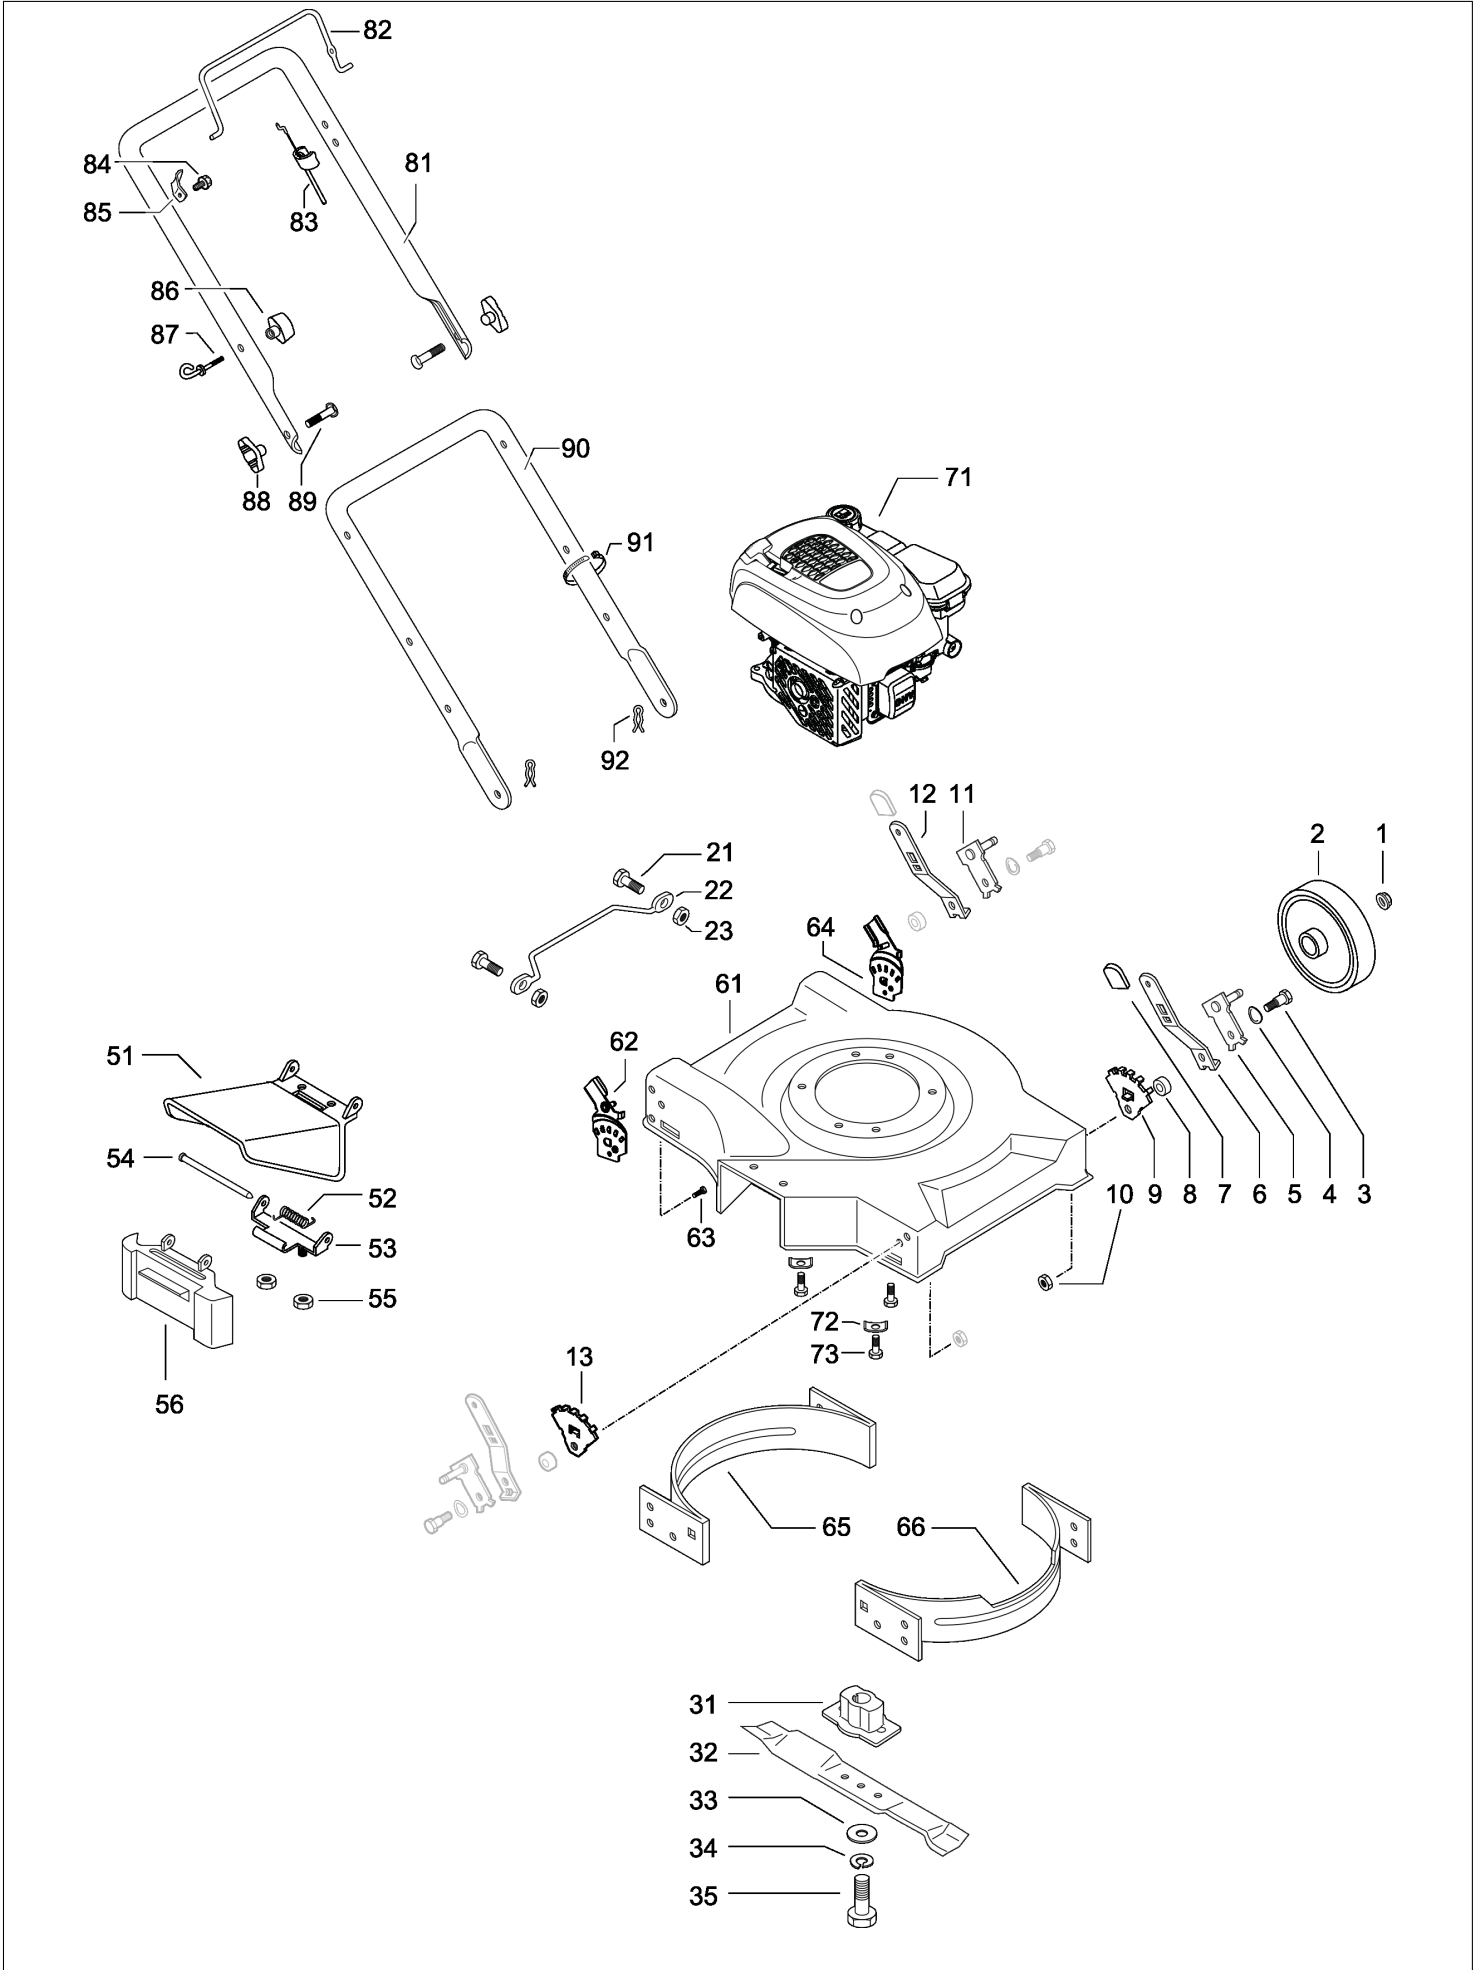

HUSQVARNA ITALIA SPA

HUSQVARNA ITALIA SPA

Item	PN	Description	Qty	Item	PN	Description	Qty
1	532 40 91-48	nut, hex	4	73	531 21 28-51	screw 3/8" + split washer	3
2	581 00 94-12	wheel assembly 200mm	4	81	532 44 82-63	upper handle	1
3	532 40 16-38	shoulder bolt	4	82	532 44 73-65	control bar	1
4	532 40 16-30	washer	4	83	532 44 09-34	engine zone control cable	1
5	532 40 78-71	axle arm assembly, front	2	84	532 17 88-48	screw, self-tapping #10-24 x 1/2	1
6	532 40 64-28	spring, selector, front	2	85	532 43 00-34	up-stop bracket	1
7	532 08 78-77	knob, selector	4	86	581 91 26-01	t-knob	1
8	532 40 16-29	spacer	4	87	581 90 21-01	rope guide	1
9	532 41 44-41	bracket, wheel adjusting left front	1	88	532 19 19-38	handle knob	2
10	532 75 11-53	locknut, hex 5/8-16	4	89	532 19 15-74	bolt 1/4-20	2
11	588 62 71-02	axle arm assembly, rear	2	90	532 43 45-14	lower handle	1
12	587 85 78-02	spring, selector, rear	2	91	531 20 55-81	wire tie	1
13	532 41 44-40	bracket, wheel adjusting right front	1	92	532 05 17-93	hairpin cotter	2
21	871 19 10-12	screw	2				
22	532 43 19-95	foot guard	1				
23	532 06 91-80	nut, hex	2				
31	581 54 79-01	blade adapter	1				
32	532 14 51-06	blade, 20"	1				
33	532 85 10-74	washer, hardened	1				
34	532 85 02-63	helical lock washer	1				
35	532 85 10-84	screw, machine, hex head, grade 8 3/8-24 x 1-3/8	1				
51	532 43 20-40	discharge guard	1				
52	532 41 18-32	spring, hinge	1				
53	532 08 86-02	hinge bracket	1				
54	532 15 02-15	rod, hinge	1				
55	873 80 04-00	nut, hex	2				
56	532 41 24-00	plug, mulcher	1				
61	587 57 20-04	deck	1				
62	587 33 27-02	handle bracket, rh	1				
63	817 49 04-08	screw	2				
64	587 33 28-02	handle bracket, lh	1				
65	587 99 14-01	baffle, rear	1				
66	588 54 88-01	front baffle	1				
71	579 82 02-01	engine, Rato RV110	1				
72	532 12 50-78	washer, engine	2				