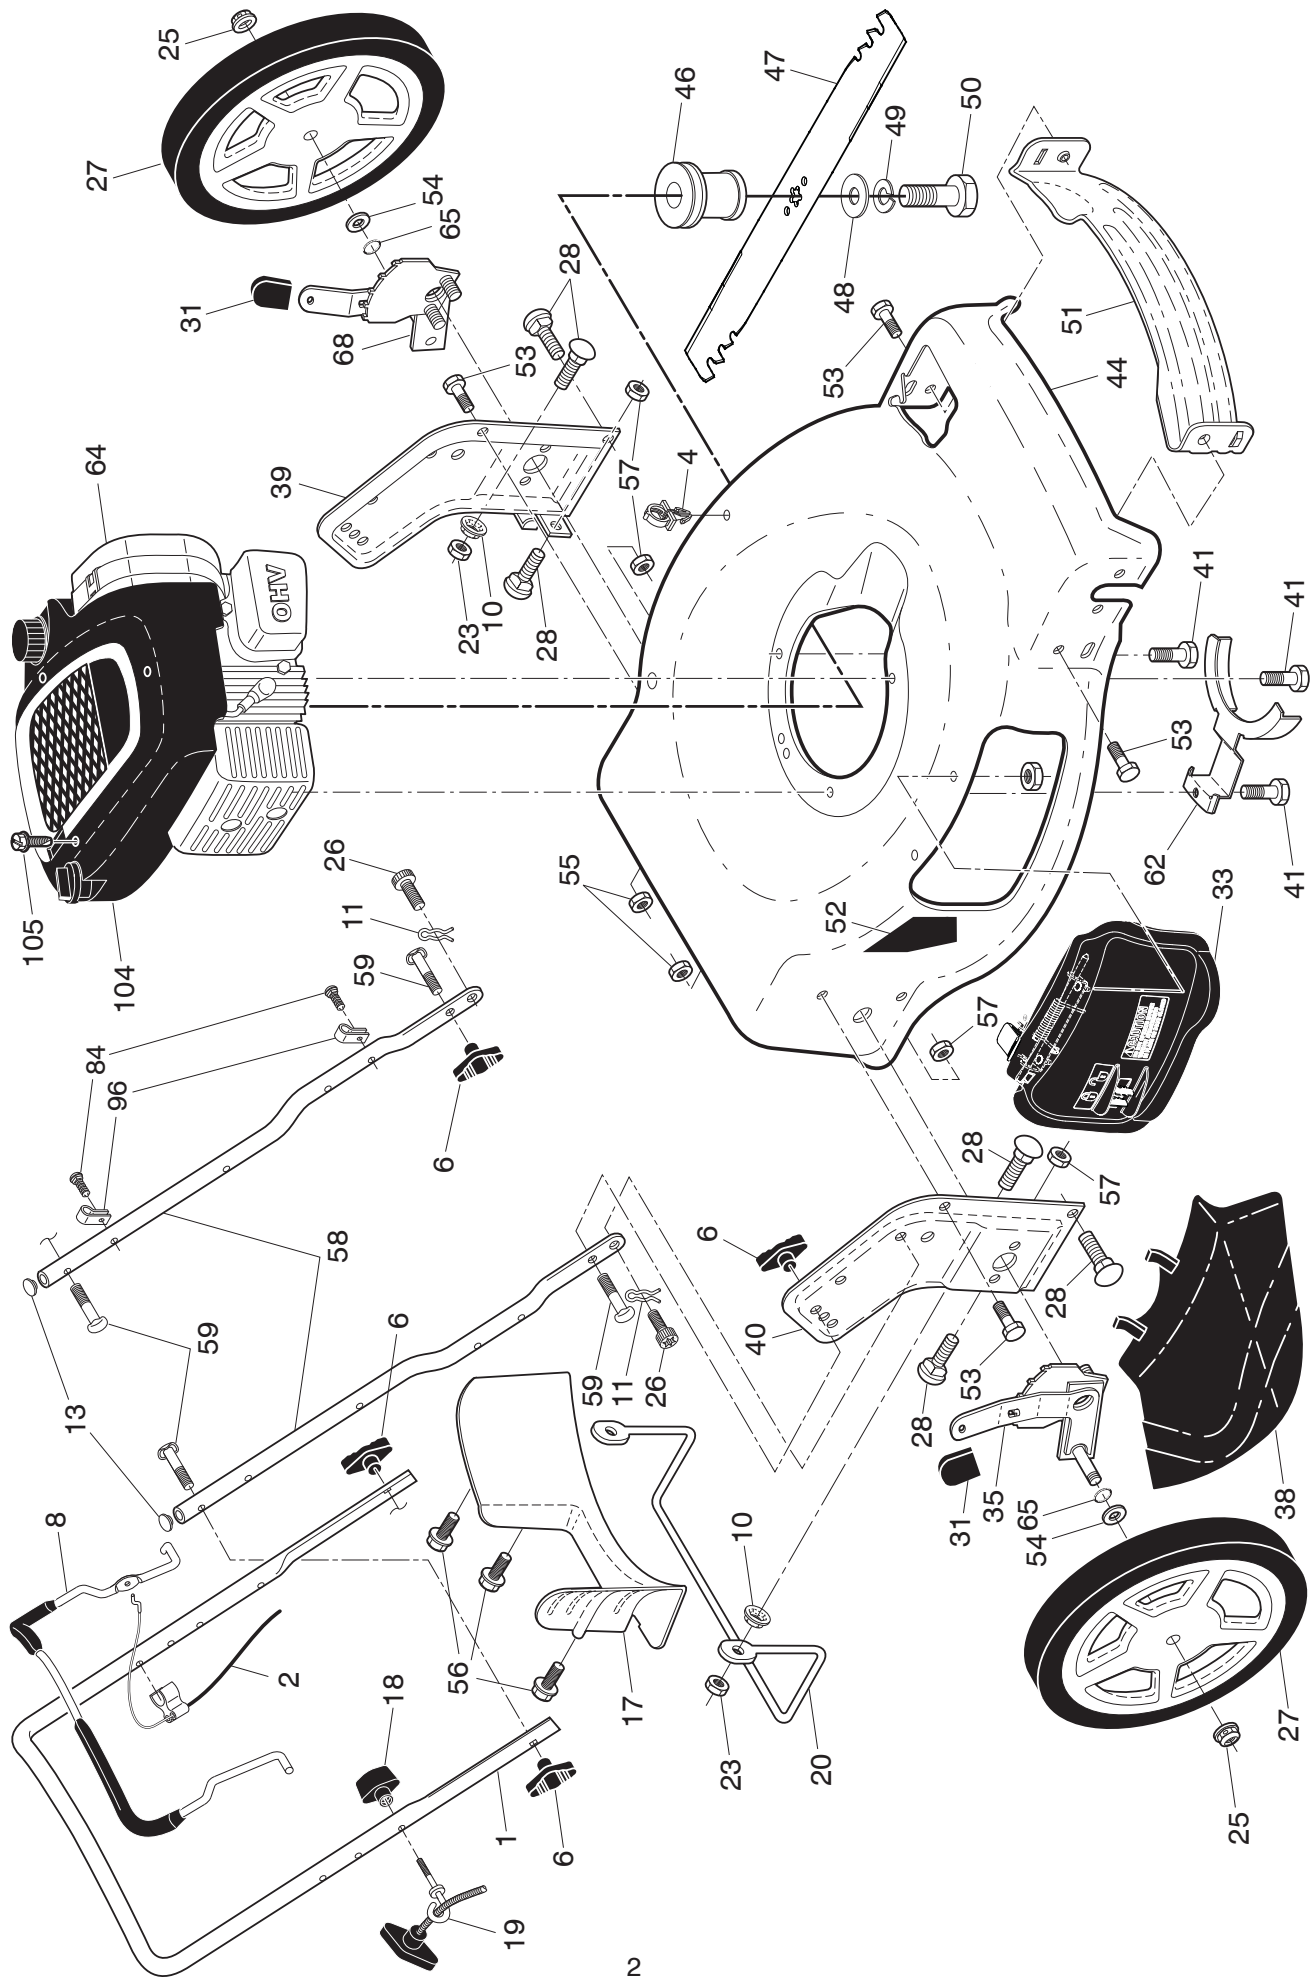

McCULLOCH ROTARY LAWN MOWER - MODEL NUMBER M56-140WF (MFG. ID. NUMBER 96121002506)

McCULLOCH ROTARY LAWN MOWER - MODEL NUMBER M56-140WF (MFG. ID. NUMBER 96121002506)

KEY NO.	PART NO.	DESCRIPTION	KEY NO.	PART NO.	DESCRIPTION
1	585 85 48-02	Upper Handle	49	532 85 02-63	Washer, Helical
2	532 42 09-39	Engine Zone Control Cable	50	532 85 10-84	Screw, Machine, Hex Head 3/8-24 x 1-3/8 Grade 8
4	532 14 50-06	Guide, Cable	51	532 43 05-99	Front Baffle
6	532 19 19-38	Handle Knob	52	532 18 21-66	Decal, Danger
8	587 68 93-03	Control Bar	53	817 00 05-10	Screw, Hex Head 5/16
10	532 42 30-63	Pinnut	54	532 08 83-48	Washer, Flat
11	532 42 55-75	Hairpin	55	532 19 17-30	Nut, Hex, Flanged 1/4-20
13	532 43 75-16	Plug, Lower Handle Bar	56	817 41 13-12	Screw, Hex Washer Head #13 x 3/4
17	532 42 73-07	Rear Baffle	57	532 15 53-77	Locknut, Hex 5/16-18
18	581 91 26-01	T-Knob	58	585 90 82-02	Bar, Lower Handle
19	581 90 21-01	Rope Guide	59	532 19 15-74	Handle Bolt
20	532 42 24-67	Foot Guard	62	532 43 50-59	Belt Retainer
23	873 97 05-00	Nut, Hex	64	- - -	Engine, Briggs & Stratton, Model Number 9P702-0101-H1 (order parts from Briggs & Stratton)
25	532 40 91-49	Nut, Hex, Flanged	65	532 19 74-80	O-Ring
26	532 41 99-45	Screw, Rear Door/Handle Pivot	68	532 43 11-41	Wheel Adjuster Assembly, LH (Includes Knob)
27	581 01 03-05	Wheel & Tire Assembly, Rear	84	532 42 81-24	Fastener, Push
28	586 21 25-01	Bolt, Carriage 5/16-18 x 5/8	96	532 19 79-91	Clip, Cable
31	532 08 78-77	Selector Knob	104	580 44 56-01	Shroud, Engine
33	593 24 11-01	Mulcher Door Assembly (Includes Nylock nut)	105	532 18 16-98	Mounting Screw, Engine Shroud
35	532 43 11-40	Wheel Adjuster Assembly, RH (Includes Knob)	- -	532 42 38-49	Bag of Parts (Includes Key Numbers 6 and 59)
38	532 42 61-29	Discharge Deflector	- -	532 18 21-91	Decal, Warning (not shown)
39	585 90 07-02	Handle Bracket, LH	- -	115 96 44-20	Operator's Manual, European
40	585 90 08-02	Handle Bracket, RH	- -	115 96 44-10	Operator's Manual, Scandinavian
41	532 15 04-06	Screw, Dogpoint 3/8-16 x 1-1/8	- -	115 96 44-50	Operator's Manual, East Bloc
44	581 06 21-01	Kit, Lawn Mower Housing	- -	115 96 44-40	Operator's Manual, Baltic
46	581 35 24-01	Blade Adapter / Pulley	- -	115 96 44-53	Operator's Manual, Ukrainian
47	580 24 40-01	Blade, PX3, 22"			
48	532 85 10-74	Washer, Hardened			

NOTE: All component dimensions given in U.S. inches. 1 inch = 25.4 mm. **IMPORTANT:** Use only Original Equipment Manufacturer (O.E.M.) replacement parts. Failure to do so could be hazardous, damage your lawn mower and void your warranty.