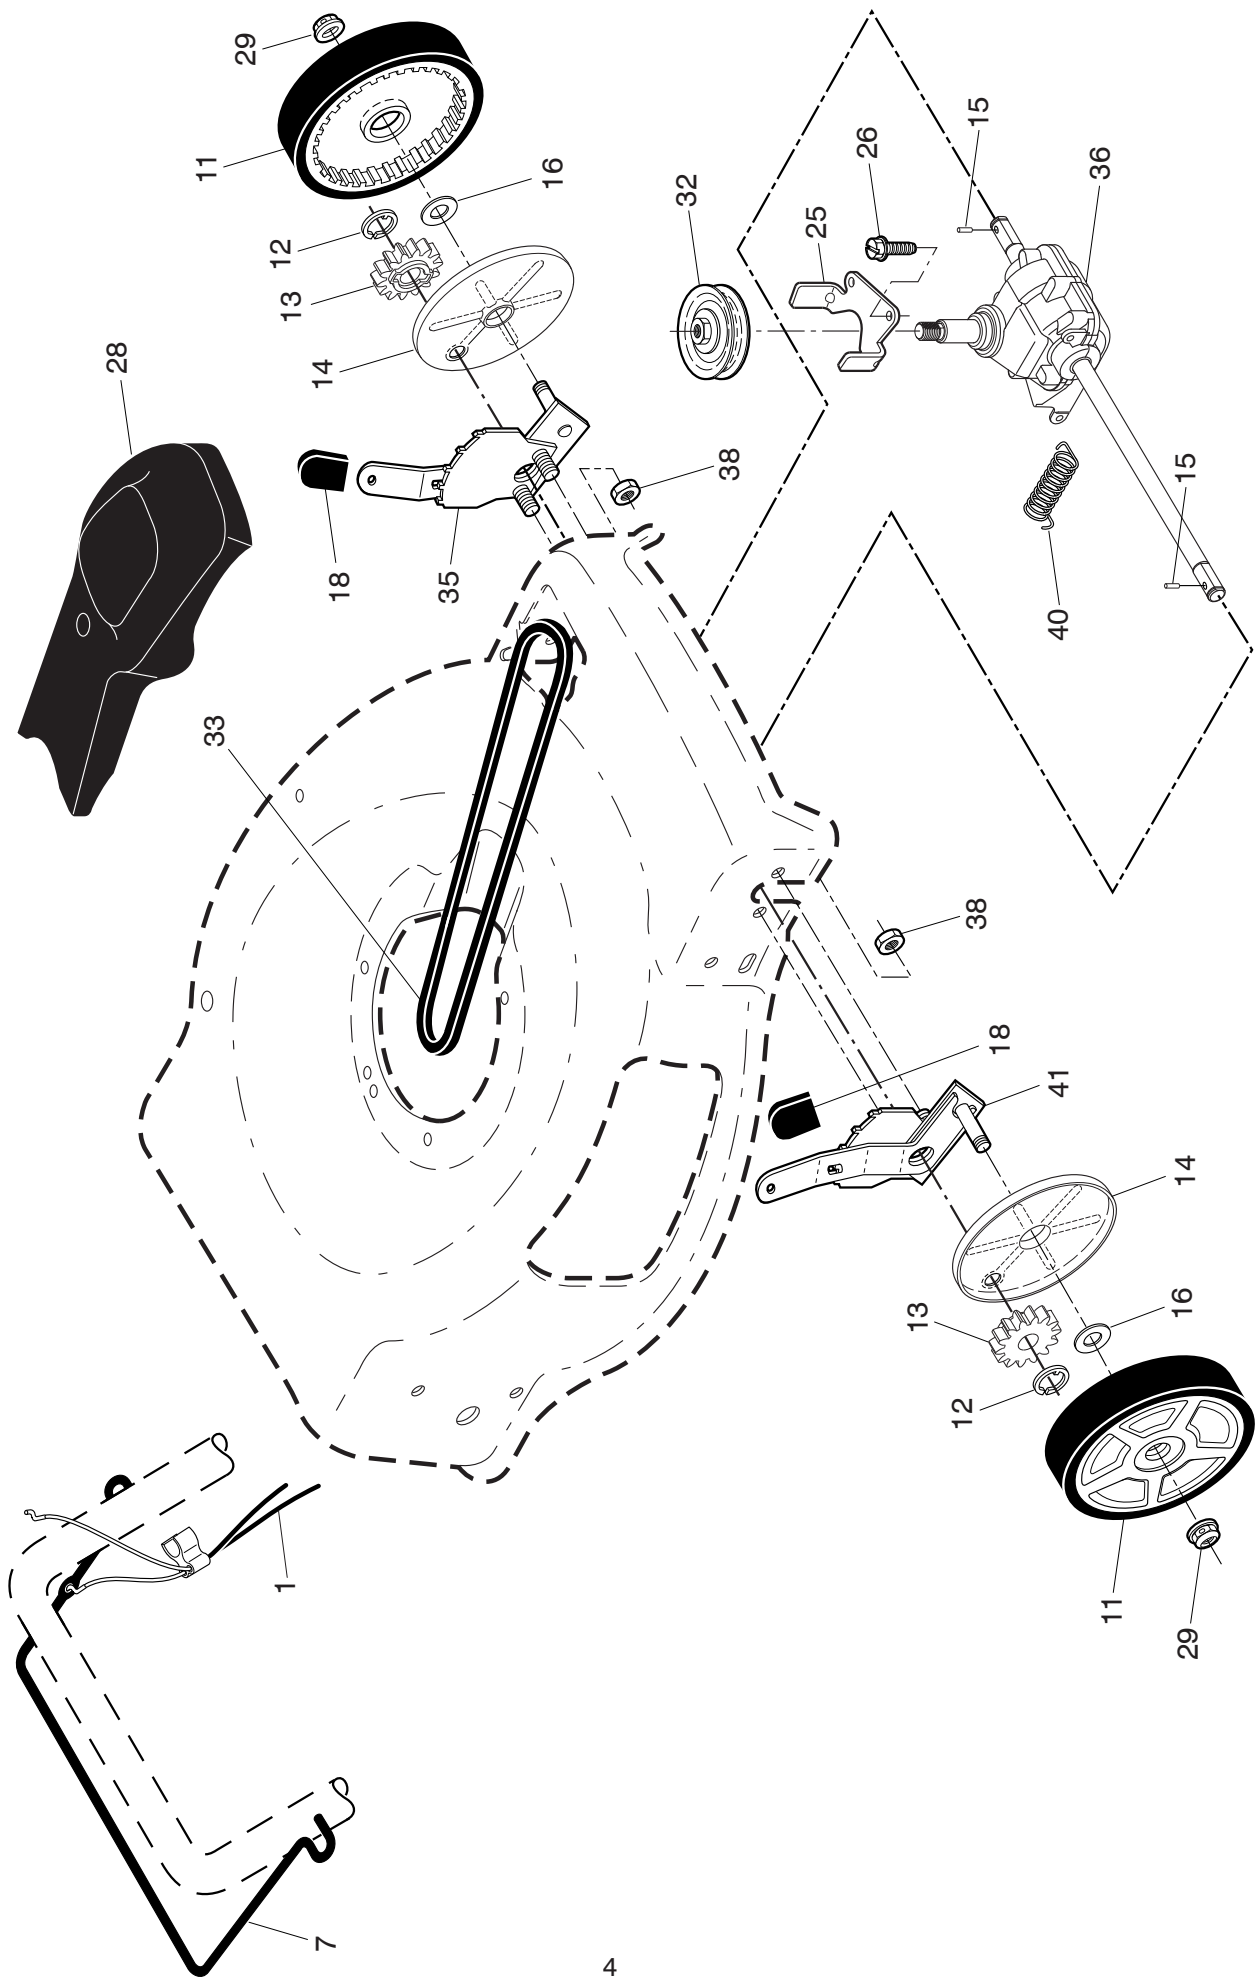

McCULLOCH ROTARY LAWN MOWER - MODEL NUMBER M56-140WF (MFG. ID. NUMBER 96121002506)

McCULLOCH ROTARY LAWN MOWER - MODEL NUMBER M56-140WF (MFG. ID. NUMBER 96121002506)

KEY NO.	PART NO.	DESCRIPTION	KEY NO.	PART NO.	DESCRIPTION
1	585 04 07-01	Drive Control Cable	28	587 99 78-01	Drive Cover Assembly (Includes Mounting Screw and Palnut)
7	585 12 31-02	Bar, Drive Control	29	532 40 91-48	Locknut, Hex
11	581 00 92-05	Wheel & Tire Assembly, Front	32	586 98 97-01	Drive Pulley
12	812 00 00-58	E-Ring	33	532 19 68-53	V-Belt
13	532 40 38-49	Pinion	35	581 49 79-07	Wheel Adjuster Assembly, LH (Includes Bearing)
14	581 84 04-01	Dust Cover	36	589 60 06-01	Gear Case Assembly, Complete
15	532 40 48-45	Pawl, Drive	38	532 43 81-30	Locknut, Hex 1/4-20
16	532 06 77-25	Washer, Flat 3/8	40	532 40 65-58	Spring
18	532 08 78-77	Selector Knob	41	581 49 79-08	Wheel Adjuster Assembly, RH (Includes Bearing)
25	532 43 17-11	Belt Guide Bracket			
26	532 16 34-09	Screw, Hi-Lo Thread #12 x 5/8			

NOTE: All component dimensions given in U.S. inches. 1 inch = 25.4 mm. **IMPORTANT:** Use only Original Equipment Manufacturer (O.E.M.) replacement parts. Failure to do so could be hazardous, damage your lawn mower and void your warranty.