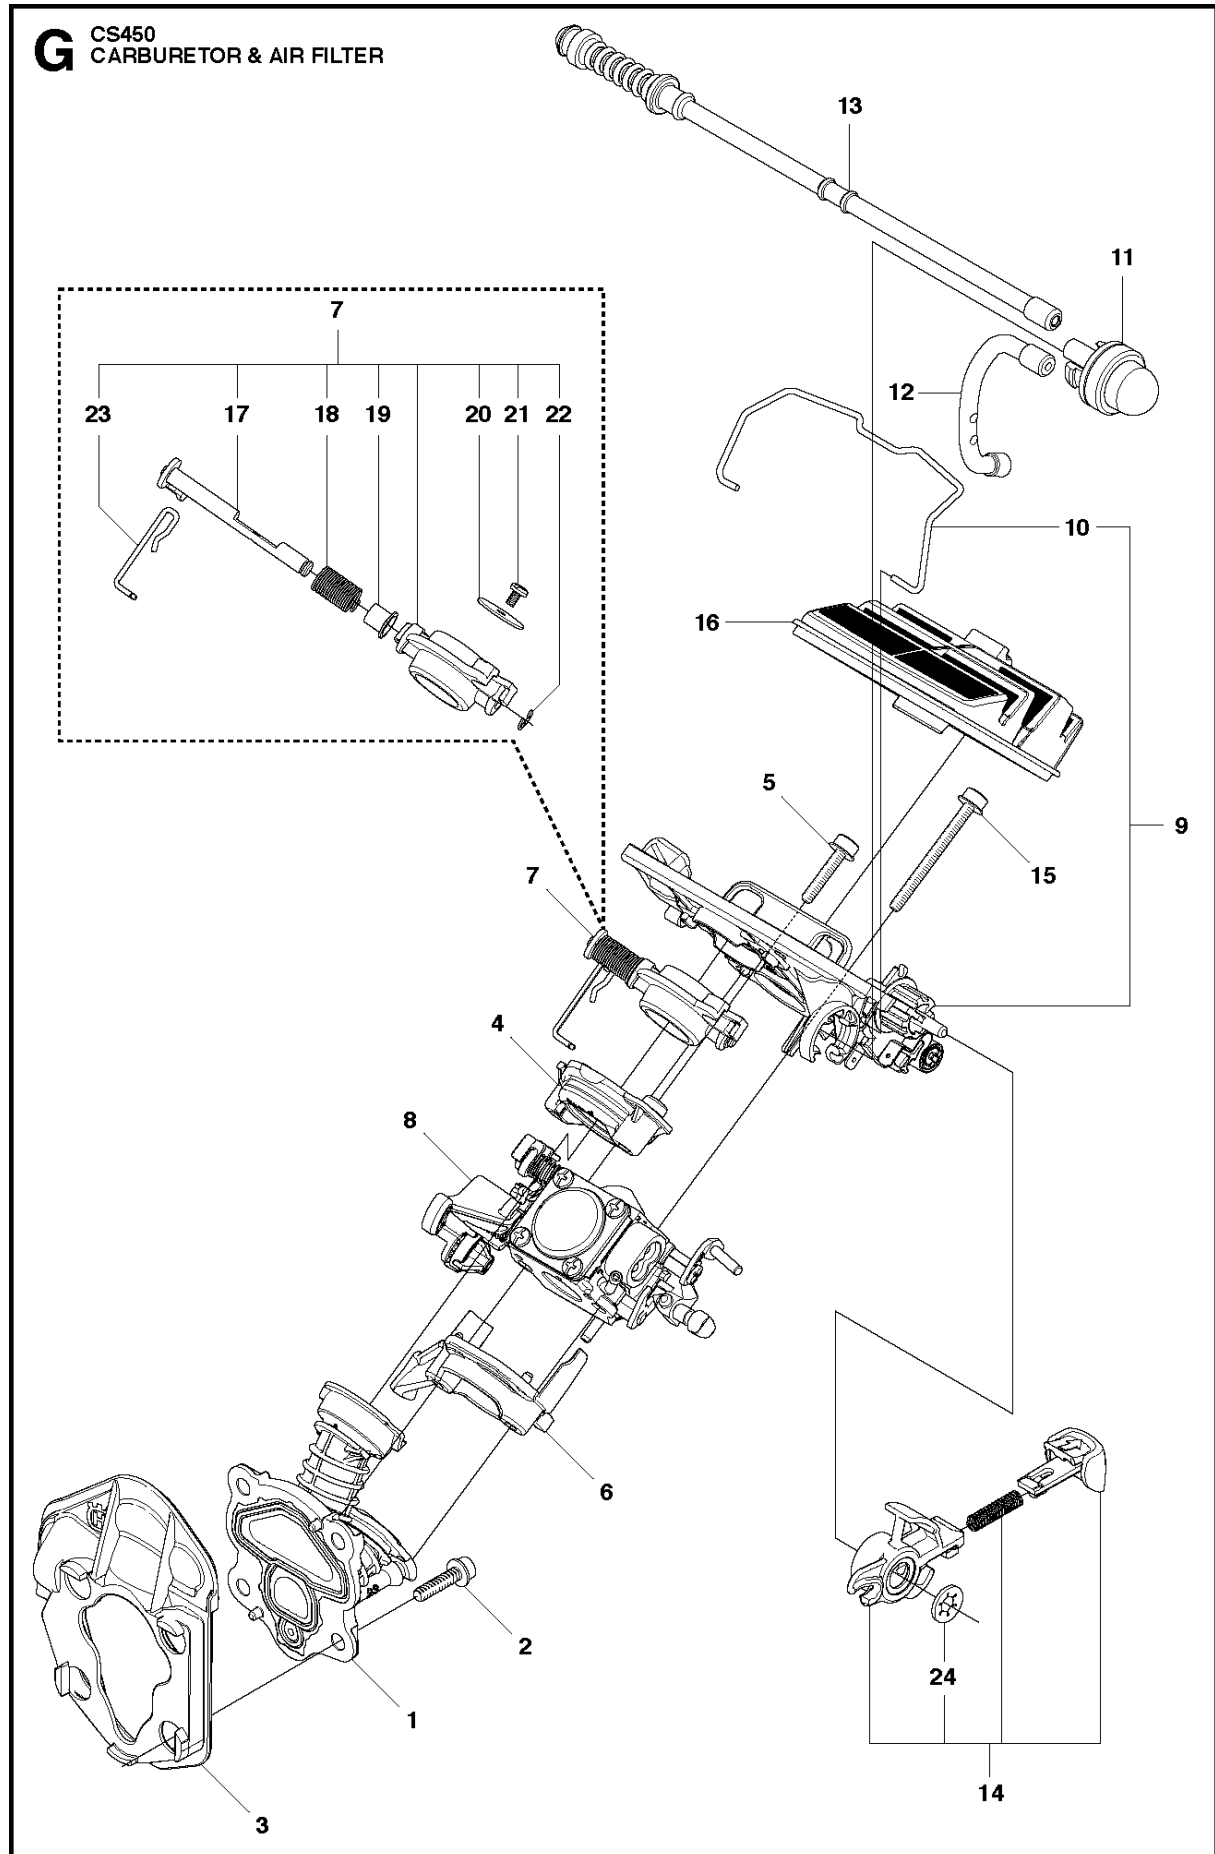

SPARE PARTS LIST

CHAIN SAWS

CS450, 966631713, 966631715,
966631718 from 2011-07 -

P CS450
ACCESSORIES

ACCESSORIES

CS450, 966631713, 966631715, 966631718 from 2011-07 -

Ref	Part No	Description	Remark	QTY KIT
1	576 86 59-02	COMBINATION WRENCH		1

N CS450
CARBURETOR

ZAMA C1M -EL37B

CARBURETOR

CS450, 966631713, 966631715, 966631718 from 2011-07 -

Ref	Part No	Description	Remark	QTY KIT
1	506 45 04-01	CARBURETTOR		1
2	578 86 51-01	KIT		1
3	502 08 02-01	GASKET KIT		1

CARBURETOR & AIR FILTER

CS450, 966631713, 966631715, 966631718 from 2011-07 -

Ref	Part No	Description	Remark	QTY	KIT
1	544 08 23-01	PIPE ASSY		1	
2	503 20 02-16	SCREW IHSCFM		4	
3	544 08 38-02	INTERMEDATE WALL		1	
4	544 08 40-01	FLANGE		1	
5	503 21 07-25	SCREW IHSCFT		2	
6	544 08 41-01	FLANGE		1	
7	544 14 82-01	THROTTLE		1	
8	506 45 04-01	CARBURETTOR		1	
9	504 00 34-01	FILTER HOLDER		1	
10	544 23 14-01	SHACKLE		1	9
11	503 93 66-01	PURGE		1	
12	544 40 19-01	HOSE		1	
13	544 12 97-01	RETURN HOSE		1	
14	544 35 99-04	CONTROL		1	
15	503 21 07-50	SCREW IHSCFT		2	
16	544 08 08-01	AIR FILTER		1	
16	544 08 08-02	AIR FILTER		1	
16	544 08 08-03	AIR FILTER		1	
17	502 08 10-01	SHAFT ASSY		1	7
18	502 08 11-01	SPRING		1	7
19	502 08 08-01	COLLAR		1	7
20	502 08 12-01	VALVE		1	7
21	503 48 18-01	SCREW		1	7
22	537 38 52-01	CLIP		1	7
23	502 08 09-01	ROD		1	7
24	735 58 30-00	WASHER		1	14

B CS450
CLUTCH & OIL PUMP

CLUTCH & OIL PUMP

CS450, 966631713, 966631715, 966631718 from 2011-07 -

Ref	Part No	Description	Remark	QTY	KIT
1	537 11 05-03	CLUTCH ASSY		1	
2	537 35 91-01	CLUTCH SPRING		2	1
3	503 87 30-72	CLUTCH DRUM		1	
4	503 25 52-01	NEEDLE BEARING		1	3
5	503 93 18-01	PUMP PINION		1	
6	540 05 79-01	PUMP PISTON		1	
7	537 15 48-01	PUMP CYLINDER		1	
8	544 08 42-01	OIL HOSE		1	