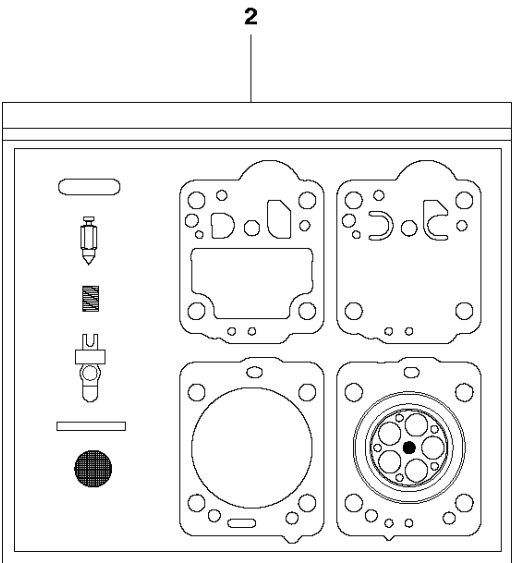

SPARE PARTS LIST

CHAIN SAWS

CS450, 966631713, 966631715,
966631718 from 2011-07 -

P CS450
ACCESSORIES

ACCESSORIES

CS450, 966631713, 966631715, 966631718 from 2011-07 -

Ref	Part No	Description	Remark	QTY KIT
1	576 86 59-02	COMBINATION WRENCH		1

N CS450
CARBURETOR

ZAMA C1M -EL37B

CARBURETOR

CS450, 966631713, 966631715, 966631718 from 2011-07 -

Ref	Part No	Description	Remark	QTY KIT
1	506 45 04-01	CARBURETTOR		1
2	578 86 51-01	KIT		1
3	502 08 02-01	GASKET KIT		1

CARBURETOR & AIR FILTER

CS450, 966631713, 966631715, 966631718 from 2011-07 -

Ref	Part No	Description	Remark	QTY	KIT
1	544 08 23-01	PIPE ASSY		1	
2	503 20 02-16	SCREW IHSCFM		4	
3	544 08 38-02	INTERMEDATE WALL		1	
4	544 08 40-01	FLANGE		1	
5	503 21 07-25	SCREW IHSCFT		2	
6	544 08 41-01	FLANGE		1	
7	544 14 82-01	THROTTLE		1	
8	506 45 04-01	CARBURETTOR		1	
9	504 00 34-01	FILTER HOLDER		1	
10	544 23 14-01	SHACKLE		1	9
11	503 93 66-01	PURGE		1	
12	544 40 19-01	HOSE		1	
13	544 12 97-01	RETURN HOSE		1	
14	544 35 99-04	CONTROL		1	
15	503 21 07-50	SCREW IHSCFT		2	
16	544 08 08-01	AIR FILTER		1	
16	544 08 08-02	AIR FILTER		1	
16	544 08 08-03	AIR FILTER		1	
17	502 08 10-01	SHAFT ASSY		1	7
18	502 08 11-01	SPRING		1	7
19	502 08 08-01	COLLAR		1	7
20	502 08 12-01	VALVE		1	7
21	503 48 18-01	SCREW		1	7
22	537 38 52-01	CLIP		1	7
23	502 08 09-01	ROD		1	7
24	735 58 30-00	WASHER		1	14