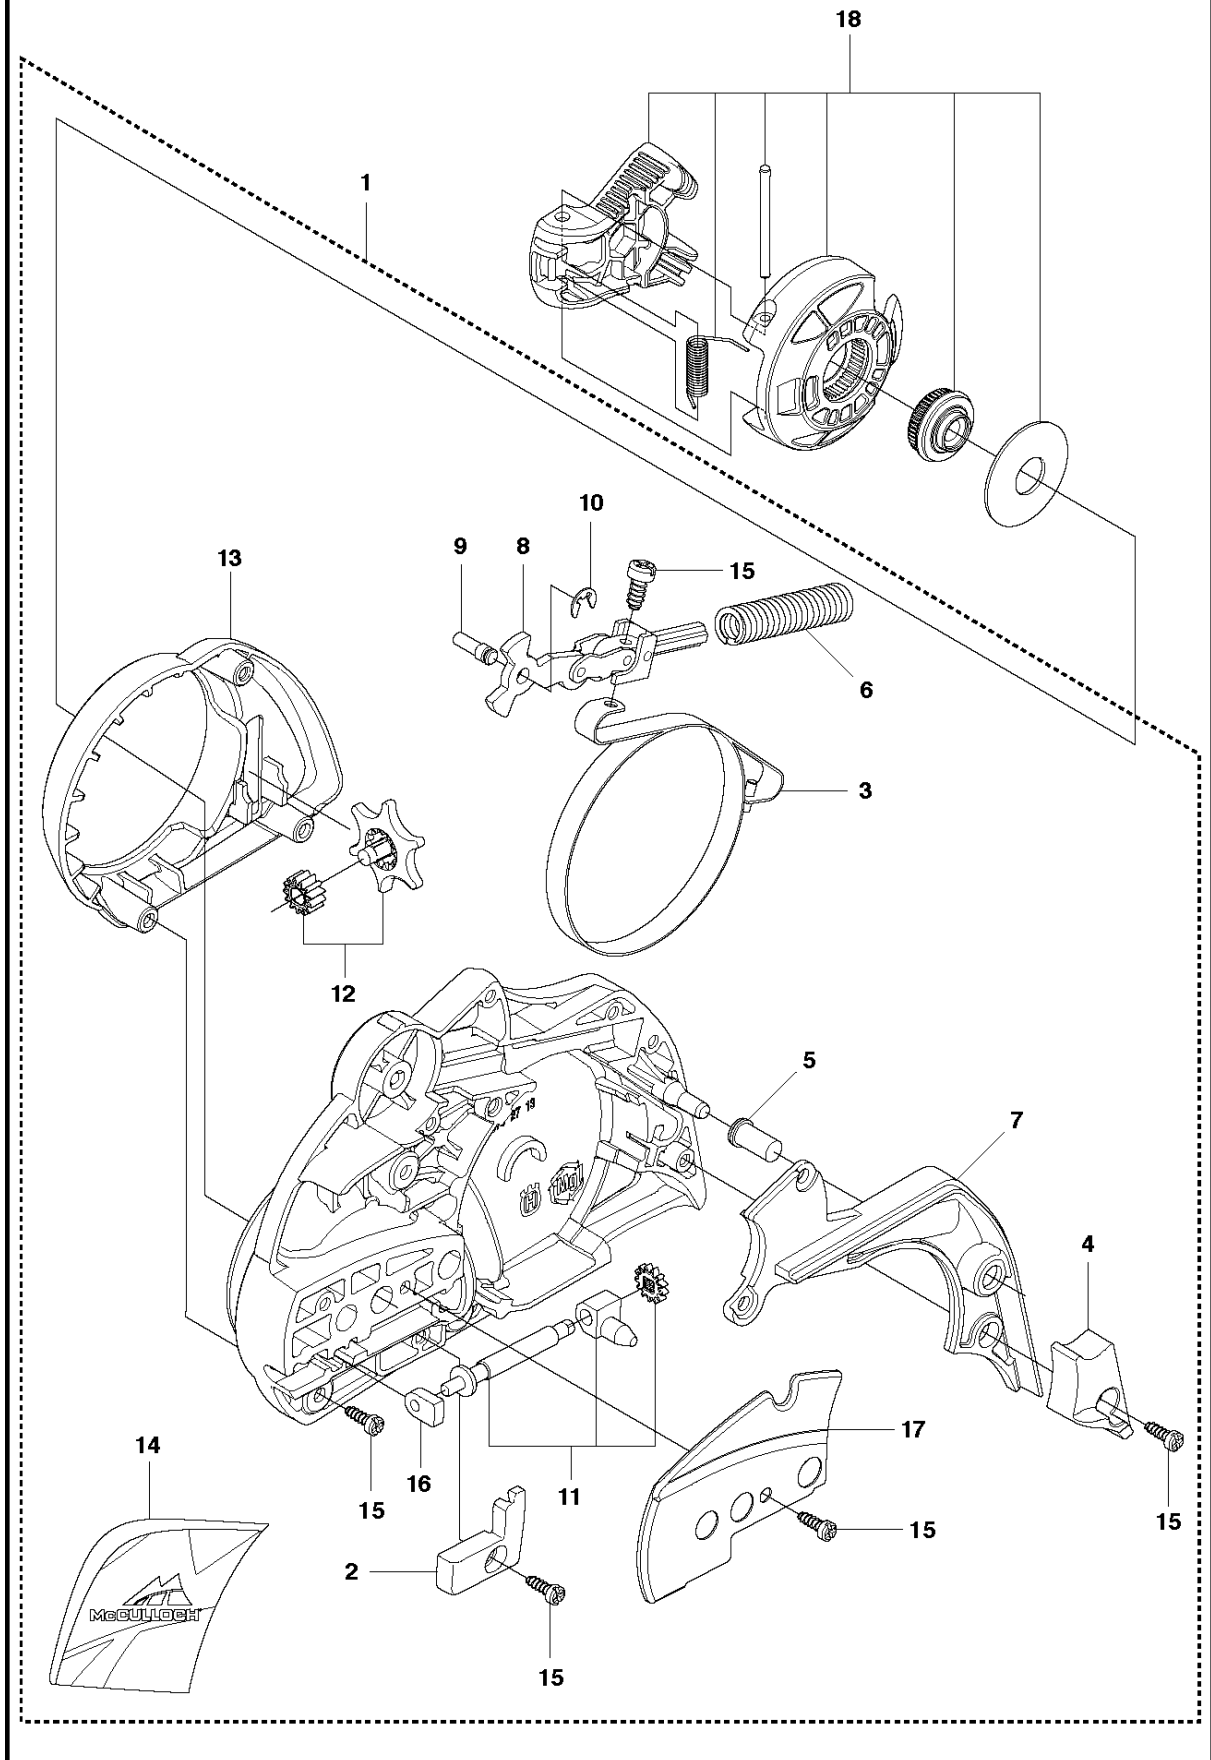

A CS450
CHAIN BRAKE & CLUTCH COVER

CHAIN BRAKE & CLUTCH COVER

CS450, 966631713, 966631715, 966631718 from 2011-07 -

Ref	Part No	Description	Remark	QTY	KIT
1	576 27 12-01	CLUTCH COVER ASSY		1	
2	504 54 28-01	COVER LID		1	1
3	537 04 30-01	BRAKE BAND ASSY		1	1
4	544 08 30-01	WEAR PROTECTION		1	1
5	503 85 52-01	GUIDE BUSHING		1	1
6	503 46 59-01	BRAKE SPRING		1	1
7	544 08 29-01	COVER LID		1	1
8	503 89 08-02	KNEE JOINT ASSY		1	1
9	503 89 29-01	PIN KNEE-JOINT		1	1
10	735 31 08-20	E-CLIP		1	1
11	502 49 32-01	CHAIN TENSIONER		1	1
12	537 34 72-01	CHAIN TENSIONER		1	1
13	576 27 47-01	HEAT SHIELD		1	1
14	576 38 19-01	DECAL		1	1
15	503 21 70-10	SCREW CCRPANT		5	1
16	525 35 43-01	BEARING SLEEVE		1	1
17	544 25 05-01	WEAR PLATE		1	1
18	537 34 78-01	KNOB		1