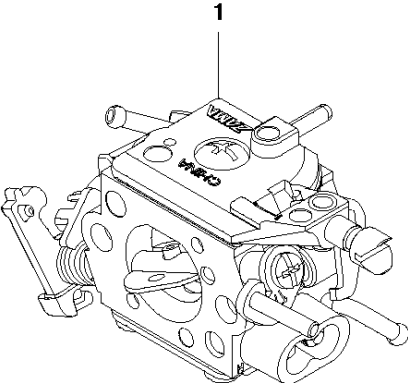

SPARE PARTS LIST

CHAIN SAWS

CS450, 966631713, 966631715,
966631718 from 2011-07 -

P CS450
ACCESSORIES

ACCESSORIES

CS450, 966631713, 966631715, 966631718 from 2011-07 -

Ref	Part No	Description	Remark	QTY KIT
1	576 86 59-02	COMBINATION WRENCH		1

N CS450
CARBURETOR

ZAMA C1M -EL37B

CARBURETOR

CS450, 966631713, 966631715, 966631718 from 2011-07 -

Ref	Part No	Description	Remark	QTY KIT
1	506 45 04-01	CARBURETTOR		1
2	578 86 51-01	KIT		1
3	502 08 02-01	GASKET KIT		1

CARBURETOR & AIR FILTER

CS450, 966631713, 966631715, 966631718 from 2011-07 -

Ref	Part No	Description	Remark	QTY	KIT
1	544 08 23-01	PIPE ASSY		1	
2	503 20 02-16	SCREW IHSCFM		4	
3	544 08 38-02	INTERMEDATE WALL		1	
4	544 08 40-01	FLANGE		1	
5	503 21 07-25	SCREW IHSCFT		2	
6	544 08 41-01	FLANGE		1	
7	544 14 82-01	THROTTLE		1	
8	506 45 04-01	CARBURETTOR		1	
9	504 00 34-01	FILTER HOLDER		1	
10	544 23 14-01	SHACKLE		1	9
11	503 93 66-01	PURGE		1	
12	544 40 19-01	HOSE		1	
13	544 12 97-01	RETURN HOSE		1	
14	544 35 99-04	CONTROL		1	
15	503 21 07-50	SCREW IHSCFT		2	
16	544 08 08-01	AIR FILTER		1	
16	544 08 08-02	AIR FILTER		1	
16	544 08 08-03	AIR FILTER		1	
17	502 08 10-01	SHAFT ASSY		1	7
18	502 08 11-01	SPRING		1	7
19	502 08 08-01	COLLAR		1	7
20	502 08 12-01	VALVE		1	7
21	503 48 18-01	SCREW		1	7
22	537 38 52-01	CLIP		1	7
23	502 08 09-01	ROD		1	7
24	735 58 30-00	WASHER		1	14

B CS450
CLUTCH & OIL PUMP

CLUTCH & OIL PUMP

CS450, 966631713, 966631715, 966631718 from 2011-07 -

Ref	Part No	Description	Remark	QTY	KIT
1	537 11 05-03	CLUTCH ASSY		1	
2	537 35 91-01	CLUTCH SPRING		2	1
3	503 87 30-72	CLUTCH DRUM		1	
4	503 25 52-01	NEEDLE BEARING		1	3
5	503 93 18-01	PUMP PINION		1	
6	540 05 79-01	PUMP PISTON		1	
7	537 15 48-01	PUMP CYLINDER		1	
8	544 08 42-01	OIL HOSE		1	