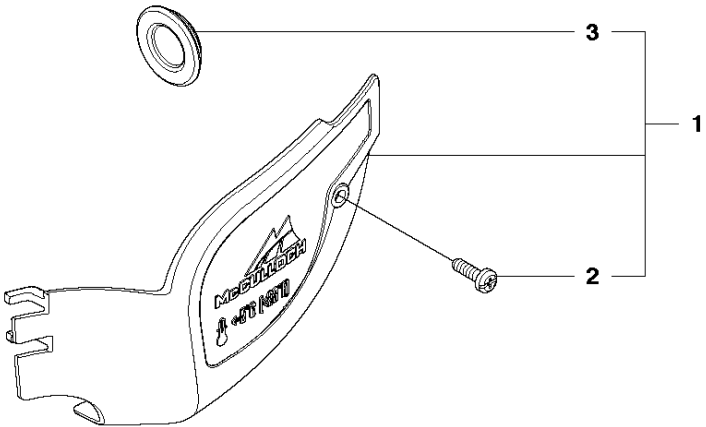

Q CS450
WINTER KIT

WINTER KIT

CS450, 966631713, 966631715, 966631718 from 2011-07 -

Ref	Part No	Description	Remark	QTY	KIT
1	577 87 50-01	WINTER KIT		1	
2	503 21 27-13	SCREW CCRPANT		1	1
3	503 40 59-01	WINTER PLUG		1	1