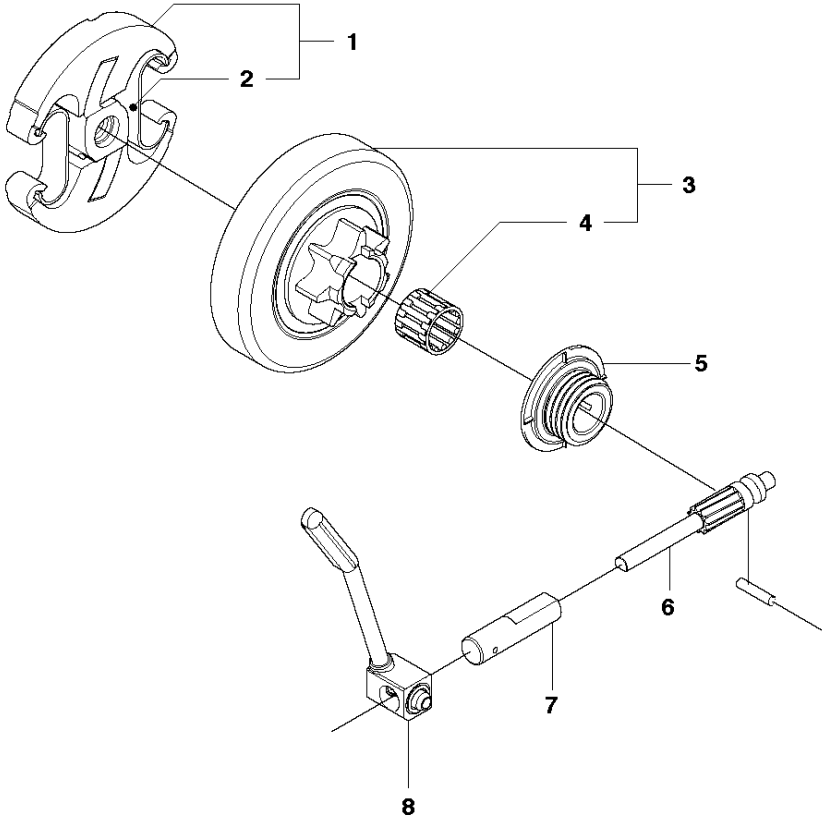

A CS450
CHAIN BRAKE & CLUTCH COVER

CHAIN BRAKE & CLUTCH COVER

CS450, 966631713, 966631715, 966631718 from 2011-07 -

Ref	Part No	Description	Remark	QTY	KIT
1	576 27 12-01	CLUTCH COVER ASSY		1	
2	504 54 28-01	COVER LID		1	1
3	537 04 30-01	BRAKE BAND ASSY		1	1
4	544 08 30-01	WEAR PROTECTION		1	1
5	503 85 52-01	GUIDE BUSHING		1	1
6	503 46 59-01	BRAKE SPRING		1	1
7	544 08 29-01	COVER LID		1	1
8	503 89 08-02	KNEE JOINT ASSY		1	1
9	503 89 29-01	PIN KNEE-JOINT		1	1
10	735 31 08-20	E-CLIP		1	1
11	502 49 32-01	CHAIN TENSIONER		1	1
12	537 34 72-01	CHAIN TENSIONER		1	1
13	576 27 47-01	HEAT SHIELD		1	1
14	576 38 19-01	DECAL		1	1
15	503 21 70-10	SCREW CCRPANT		5	1
16	525 35 43-01	BEARING SLEEVE		1	1
17	544 25 05-01	WEAR PLATE		1	1
18	537 34 78-01	KNOB		1	

B CS450
CLUTCH & OIL PUMP

CLUTCH & OIL PUMP

CS450, 966631713, 966631715, 966631718 from 2011-07 -

Ref	Part No	Description	Remark	QTY	KIT
1	537 11 05-03	CLUTCH ASSY		1	
2	537 35 91-01	CLUTCH SPRING		2	1
3	503 87 30-72	CLUTCH DRUM		1	
4	503 25 52-01	NEEDLE BEARING		1	3
5	503 93 18-01	PUMP PINION		1	
6	540 05 79-01	PUMP PISTON		1	
7	537 15 48-01	PUMP CYLINDER		1	
8	544 08 42-01	OIL HOSE		1	