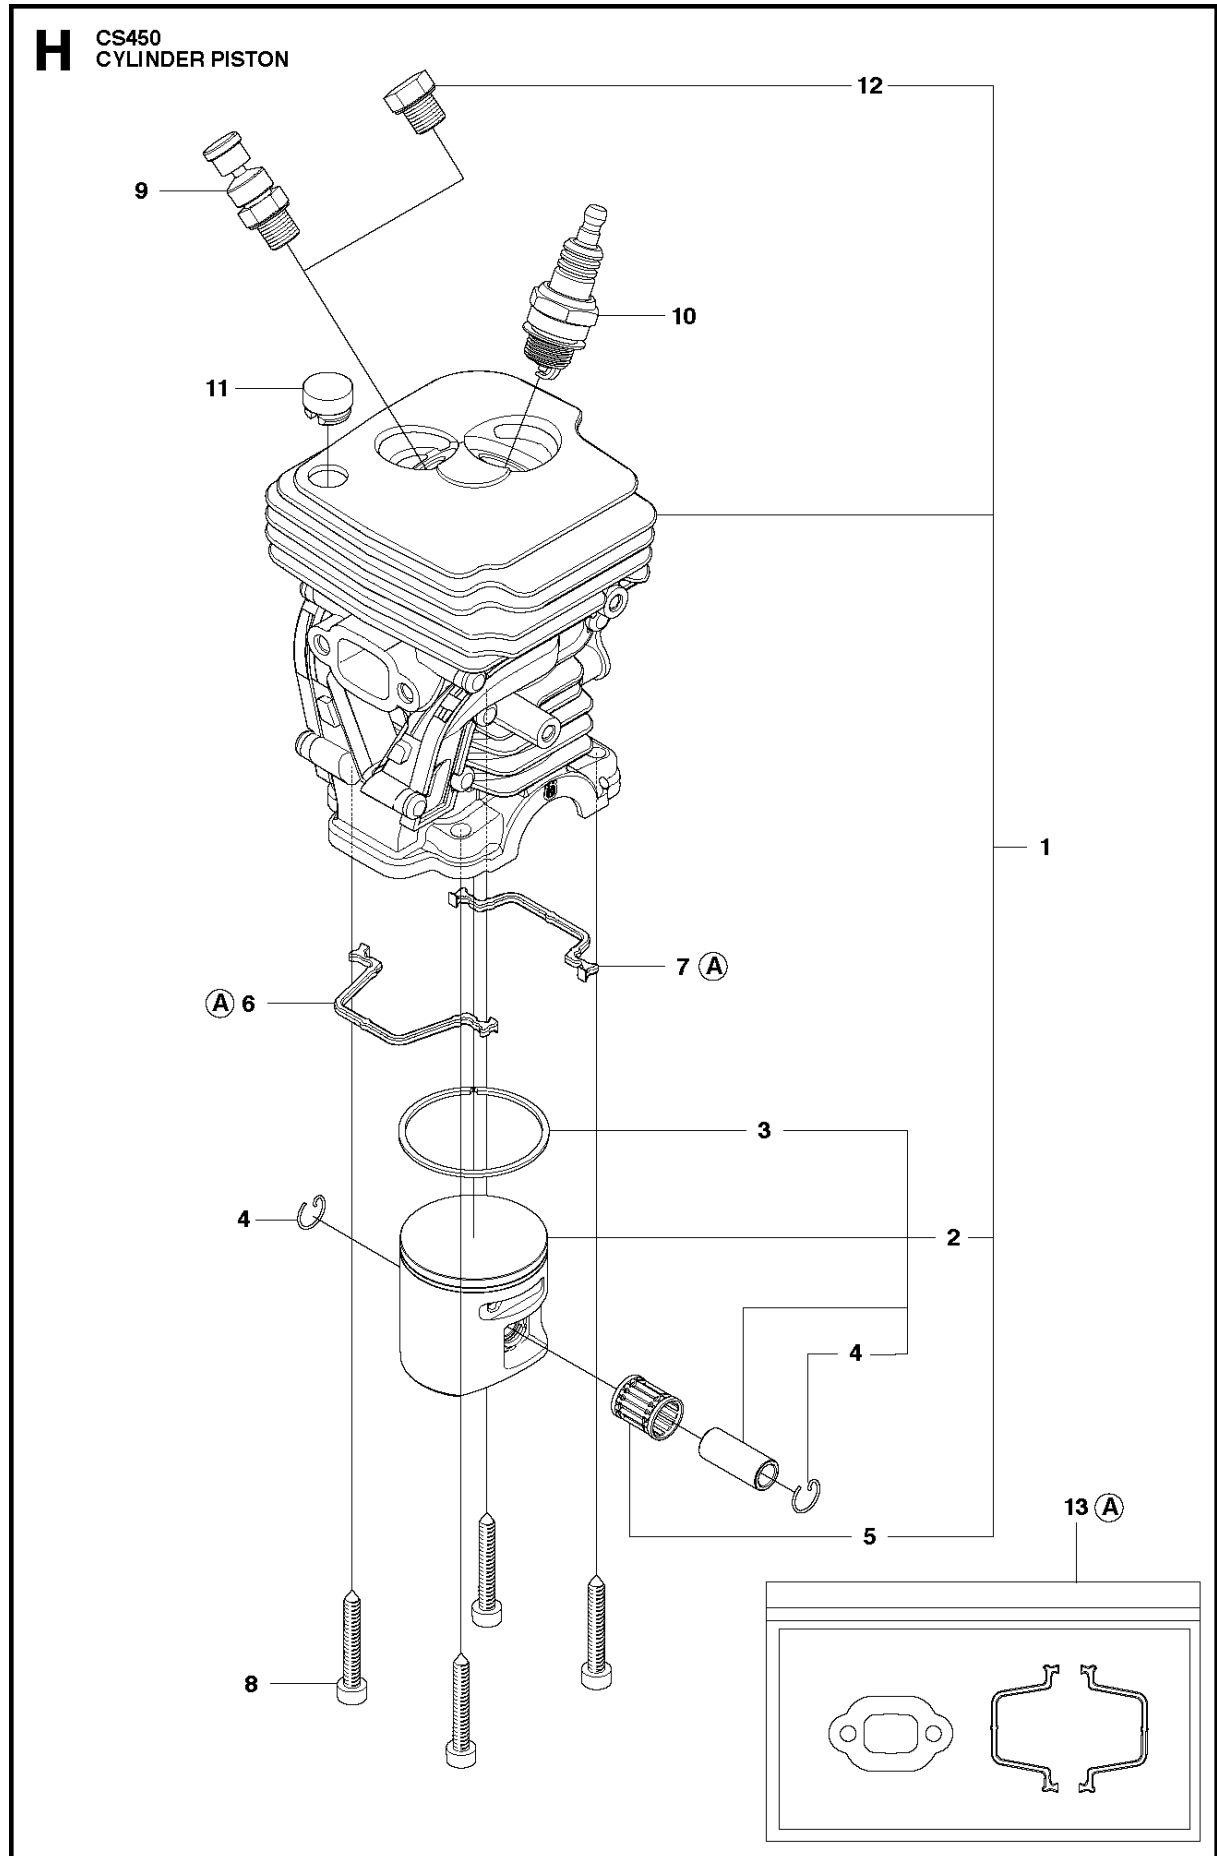

CYLINDER PISTON

CS450, 966631713, 966631715, 966631718 from 2011-07 -

Ref	Part No	Description	Remark	QTY	KIT
1	544 11 99-03	CYLINDER		1	
2	544 08 84-03	PISTON ASSY		1	1
3	537 40 11-01	PISTON RING		1	1, 2
4	737 44 10-00	SNAP RING		2	1, 2
5	503 25 63-01	NEEDLE BEARING		1	1
6	544 10 87-01	GASKET		1	13
7	544 10 92-01	GASKET		1	13
8	503 20 05-27	SCREW IHSCM		4	
9	544 87 07-01	DECOMPRESSION VALVE		1	
10	577 48 40-01	SPARK PLUG	HQT-1	1	
11	540 05 73-01	SUPPORT		1	
12	503 55 22-01	PLUG		1	1
13	544 97 20-01	GASKET KIT		1