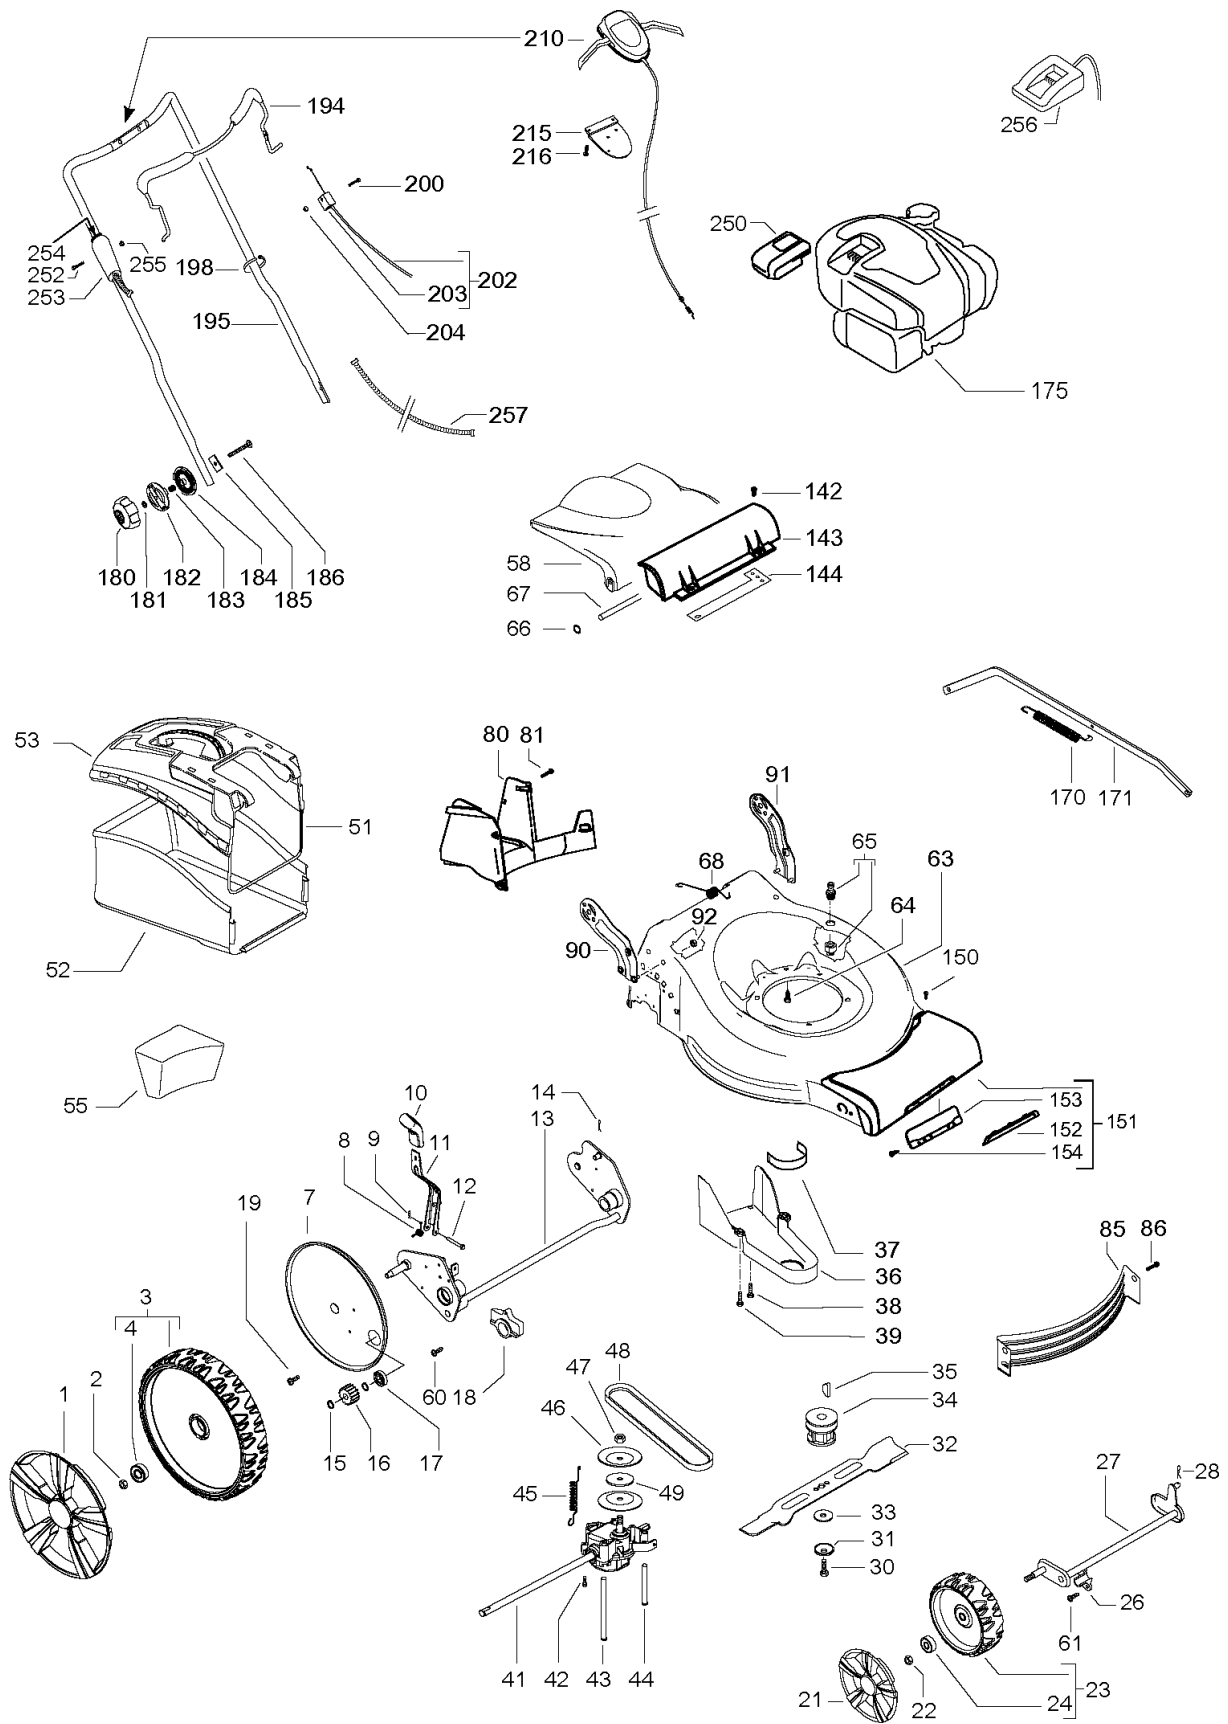

PRODUCT COMPLETE

M53-160 AWREX, 96708860100, 2017-03

Ref	Part No	Description	Remark	QTY	KIT
1	574 39 66-01	HUB CAP	d.280	2	
2	504 85 78-01	NUT	M8, self locking, flanged	2	
3	574 45 12-02	WHEEL ASSY	d.280	2	
4	531 20 87-78	BEARING		4	3
7	504 53 99-01	HUB CAP	d.280	2	
8	583 95 13-02	SPRING		1	
9	531 20 74-08	PIN RETAINING SCREW		1	
10	580 46 24-01	KNOB		1	
11	582 75 93-01	LEVER ASSY		1	
12	587 19 82-01	PEN		1	
13	581 73 35-01	REAR AXLE		1	
14	531 20 66-53	PIN		1	
15	531 20 87-72	WASHER		4	
16	544 34 23-01	PINION		2	
17	531 20 87-78	BEARING		2	
18	531 20 59-44	SUPPORT		2	
19	531 20 78-56	SCREW	M5x10	4	
21	574 39 64-01	HUB CAP	d.190	2	
22	504 85 78-01	NUT	M8, self locking, flanged	2	
23	574 45 09-02	WHEEL ASSY	d.190	2	
24	531 20 87-78	BEARING		4	23
26	577 38 42-01	SUPPORT		2	
27	573 97 60-01	FRONT AXLE		1	
28	531 20 66-53	PIN		1	
30	531 20 80-08	SCREW	3/8"	1	
31	531 20 72-37	WASHER		1	
32	580 25 84-02	MOWER BLADE		1	
33	531 20 72-43	WASHER		1	
34	504 59 12-01	BLADE SUPPORT		1	
35	504 59 14-01	KEY		1	
36	502 09 37-01	BELT GUARD		1	
37	501 18 90-02	BELT GUIDE		1	
38	817 41 13-12	SCREW		1	
39	531 20 78-56	SCREW	5x10	2	
41	577 11 74-01	GEARBOX		1	
42	510 03 75-01	SCREW	4x16, self threading	2	
43	577 92 85-01	BELT GUIDE		1	
44	544 93 43-01	BELT GUIDE		1	
45	544 93 47-01	SPRING		1	
46	504 54 79-01	PULLEY		2	
47	504 54 80-01	NUT		1	
48	531 21 31-31	BELT	Z31 10X775	1	
49	538 23 52-87	WASHER		1	
51	531 21 35-88	BAG		1	
52	577 58 66-06	GRASSBAG		1	
53	577 87 67-99	BAG		1	
55	579 67 94-01	PLUG		1	
58	544 25 55-01	HATCH		1	
60	531 20 66-77	SCREW	4.8x19, self threading	2	
61	525 43 31-01	SCREW	4x16, self threading	4	
63	589462202	TBD		1	
64	532 15 04-06	BOLT	3/8"	3	
65	531 20 58-48	CONNECTOR	1/2"	1	
66	584 81 69-03	LOCKWASHER		2	
67	584 22 56-01	AXLE		1	
68	531 21 18-40	SPRING		1	
80	502 09 42-01	INSERT		1	
81	532 19 41-89	SCREW		6	
85	502 09 33-01	BAFFLE		1	
86	817 00 05-10	BOLT		2	
90	582751402	TBD	right	1	
91	582751202	TBD	left	1	
92	582 75 89-01	HEXAGON NUT FLANGE	M8	4	
142	576 04 74-01	SCREW CRPANT	M5x16	4