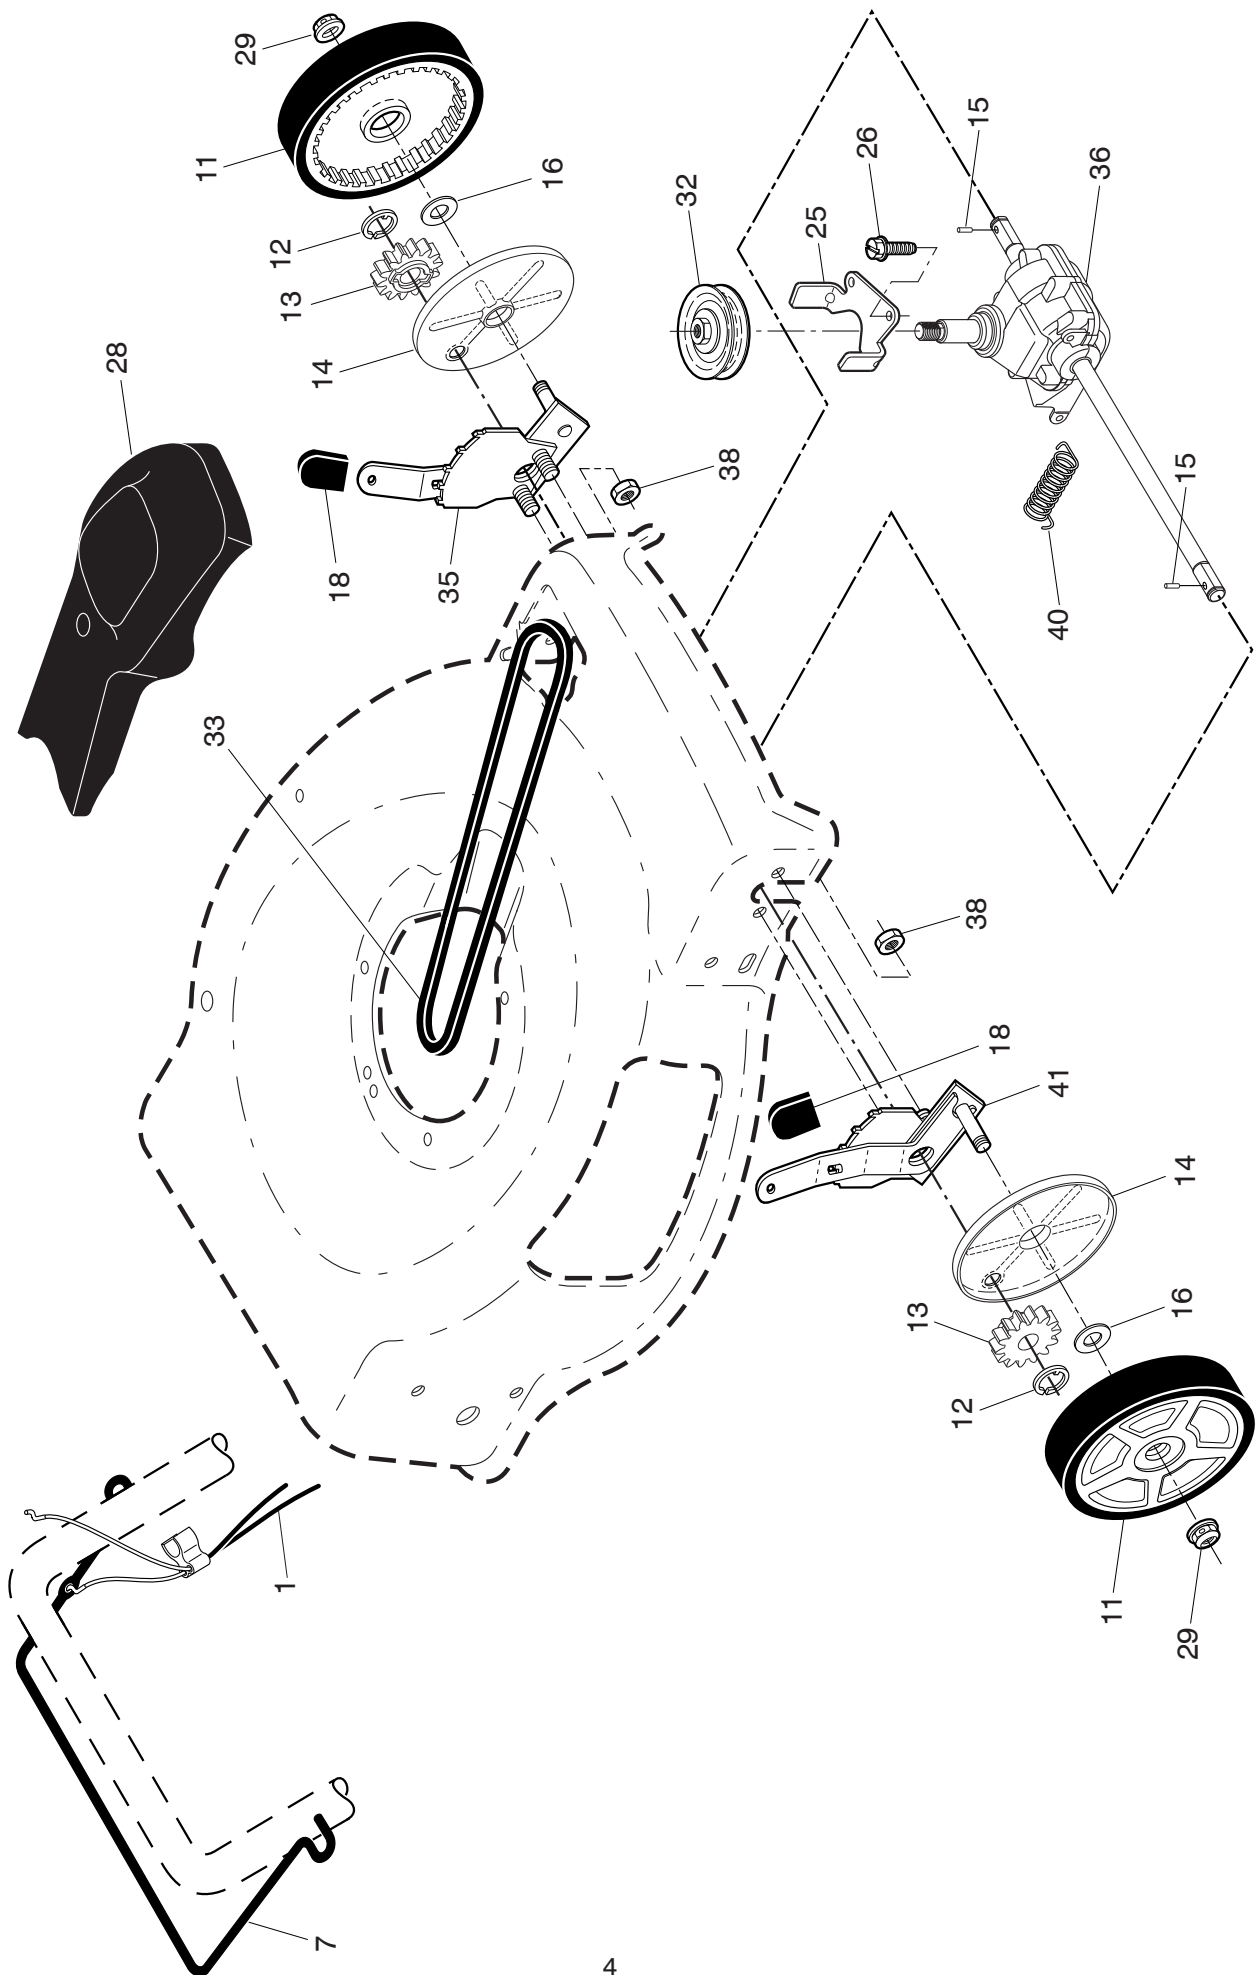

McCULLOCH ROTARY LAWN MOWER -- MODEL NUMBER M56-150WF (MFG. ID. NUMBER 96121002902)

McCULLOCH ROTARY LAWN MOWER - - MODEL NUMBER M56-150WF (MFG. ID. NUMBER 96121002902)

KEY NO.	PART NO.	DESCRIPTION	KEY NO.	PART NO.	DESCRIPTION
1	588 47 92-01	Drive Control Cable	28	587 99 78-01	Drive Cover Assembly (Includes Mounting Screw and Palnut)
7	532 19 84-53	Bar, Drive Control	29	532 40 91-48	Locknut, Hex
11	581 00 92-05	Wheel & Tire Assembly, Front	32	586 98 97-01	Drive Pulley
12	812 00 00-58	E-Ring	33	532 19 68-53	V-Belt
13	532 40 38-49	Pinion	35	581 49 79-07	Wheel Adjuster Assembly, LH (Includes Bearing)
14	581 84 04-01	Dust Cover	36	589 60 06-01	Gear Case Assembly, Complete
15	532 40 48-45	Pawl, Drive	38	532 43 81-30	Locknut, Hex 1/4-20
16	532 06 77-25	Washer, Flat 3/8	40	532 40 65-58	Spring
18	532 08 78-77	Selector Knob	41	581 49 79-08	Wheel Adjuster Assembly, RH (Includes Bearing)
25	532 43 17-11	Belt Guide Bracket			
26	532 16 34-09	Screw, Hi-Lo Thread #12 x 5/8			

NOTE: All component dimensions given in U.S. inches. 1 inch = 25.4 mm. **IMPORTANT:** Use only Original Equipment Manufacturer (O.E.M.) replacement parts. Failure to do so could be hazardous, damage your lawn mower and void your warranty.