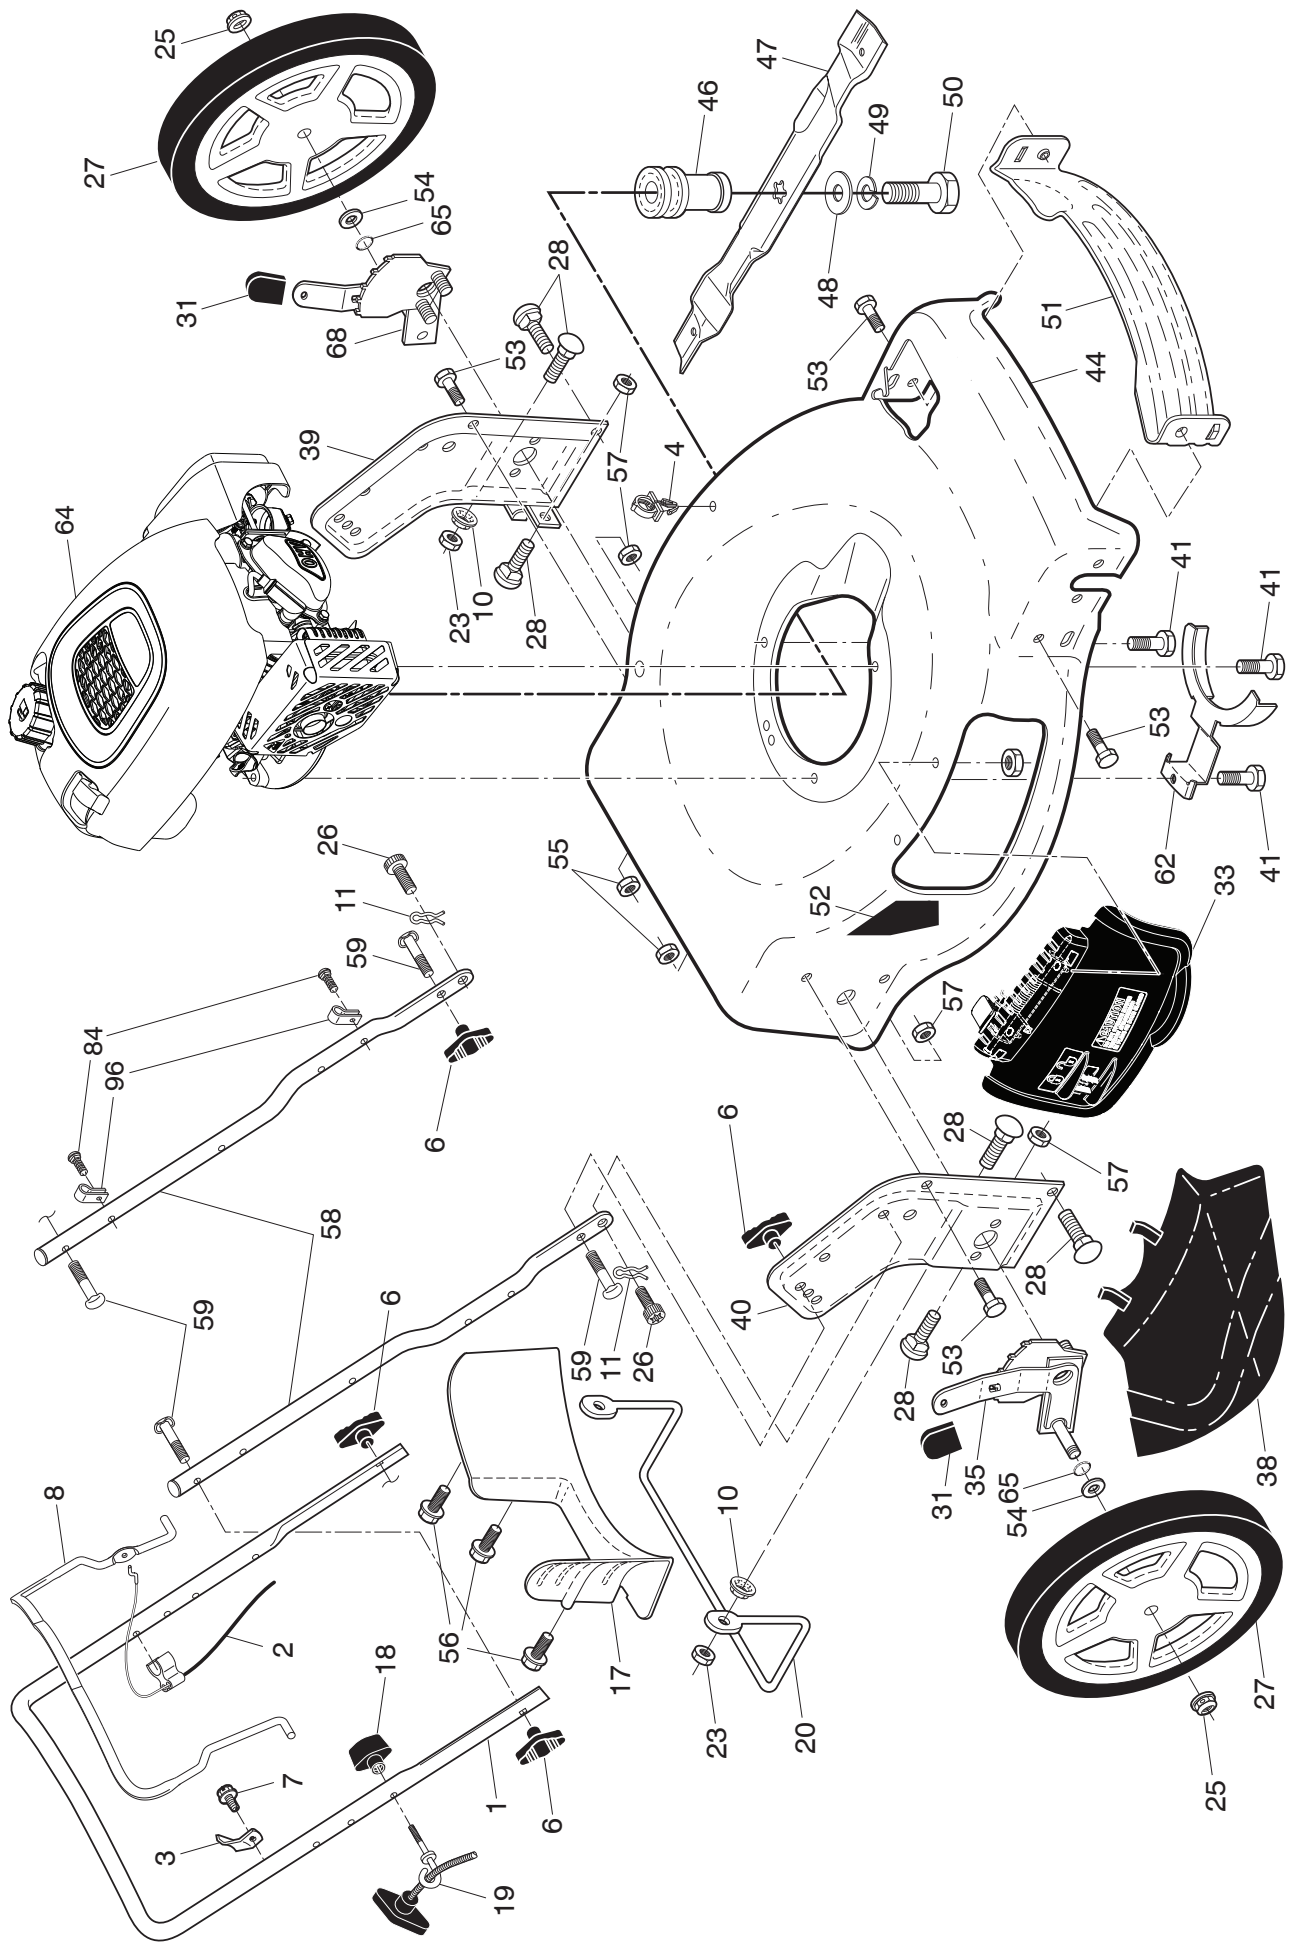

McCULLOCH ROTARY LAWN MOWER -- MODEL NUMBER M56-150WF (MFG. ID. NUMBER 96121002902)

McCULLOCH ROTARY LAWN MOWER - - MODEL NUMBER M56-150WF (MFG. ID. NUMBER 96121002902)

KEY NO.	PART NO.	DESCRIPTION	KEY NO.	PART NO.	DESCRIPTION
1	585 86 48-05	Upper Handle	48	532 85 10-74	Washer, Flat, Hardened
2	532 42 09-39	Engine Zone Control Cable	49	532 85 02-63	Lockwasher, Helical Spring
3	532 43 00-34	Bracket, Upstop	50	532 85 10-84	Bolt, Hex Head, Grade 8, 3/8-24 x 1-3/8
4	532 14 50-06	Guide, Cable	51	532 43 05-99	Front Baffle
6	532 19 19-38	Handle Knob	52	532 18 21-66	Decal, Danger
7	532 17 88-48	Screw, Hex Washer Head #10-16 x 5/8	53	817 00 05-10	Screw, Hex Head 5/16
8	581 80 20-01	Control Bar	54	532 08 83-48	Washer, Flat
10	532 42 30-63	Palnut	55	532 19 17-30	Nut, Hex, Flanged 1/4-20
11	532 42 55-75	Hairpin	56	817 41 13-12	Screw, Hex Washer Head #13 x 3/4
17	532 42 73-07	Rear Baffle	57	532 15 53-77	Locknut, Hex 5/16-18
18	581 91 26-01	T-Knob	58	593 27 04-04	Bar, Lower Handle Asm. (Includes Plug)
19	581 90 21-01	Rope Guide	59	532 19 15-74	Handle Bolt
20	532 42 24-67	Foot Guard	62	532 43 50-59	Belt Retainer
23	873 97 05-00	Nut, Hex	64	588 84 35-11	Engine, Complete, RV150, Model Number 10100-Z180710 (For engine service and replacement parts, call HOP, Inc. at 1-800-487-5951)
25	532 40 91-49	Nut, Hex, Flanged			O-Ring
26	532 41 99-45	Screw, Rear Door/Handle Pivot	65	532 19 74-80	Wheel Adjuster Assembly, LH (Includes Knob)
27	581 01 03-05	Wheel & Tire Assembly, Rear	68	532 43 11-41	Fastener, Push
28	586 21 25-01	Bolt, Carriage 5/16-18 x 5/8	84	532 42 81-24	Clip, Cable
31	532 08 78-77	Selector Knob	96	532 19 79-91	Bag of Parts (Includes Key Numbers 6 and 59)
33	593 24 11-01	Mulcher Door Asm.	--	532 18 21-91	Decal, Warning (not shown)
35	532 43 11-40	Wheel Adjuster Assembly, RH (Includes Knob)	--	115 96 49-20	Operator's Manual, European
38	532 42 61-29	Discharge Deflector	--	115 96 49-10	Operator's Manual, Scandinavian
39	585 90 07-02	Handle Bracket, LH	--	115 96 49-50	Operator's Manual, East Bloc
40	585 90 08-02	Handle Bracket, RH	--	115 96 49-40	Operator's Manual, Baltic
41	532 15 04-06	Screw, Dogpoint 3/8-16 x 1-1/8	--	115 96 49-53	Operator's Manual, Ukrainian
44	581 06 21-01	Kit, Lawn Mower Housing			
46	581 35 24-01	Blade Adapter / Pulley			
47	586 17 98-01	Blade, 22"			

NOTE: All component dimensions given in U.S. inches. 1 inch = 25.4 mm. **IMPORTANT:** Use only Original Equipment Manufacturer (O.E.M.) replacement parts. Failure to do so could be hazardous, damage your lawn mower and void your warranty.