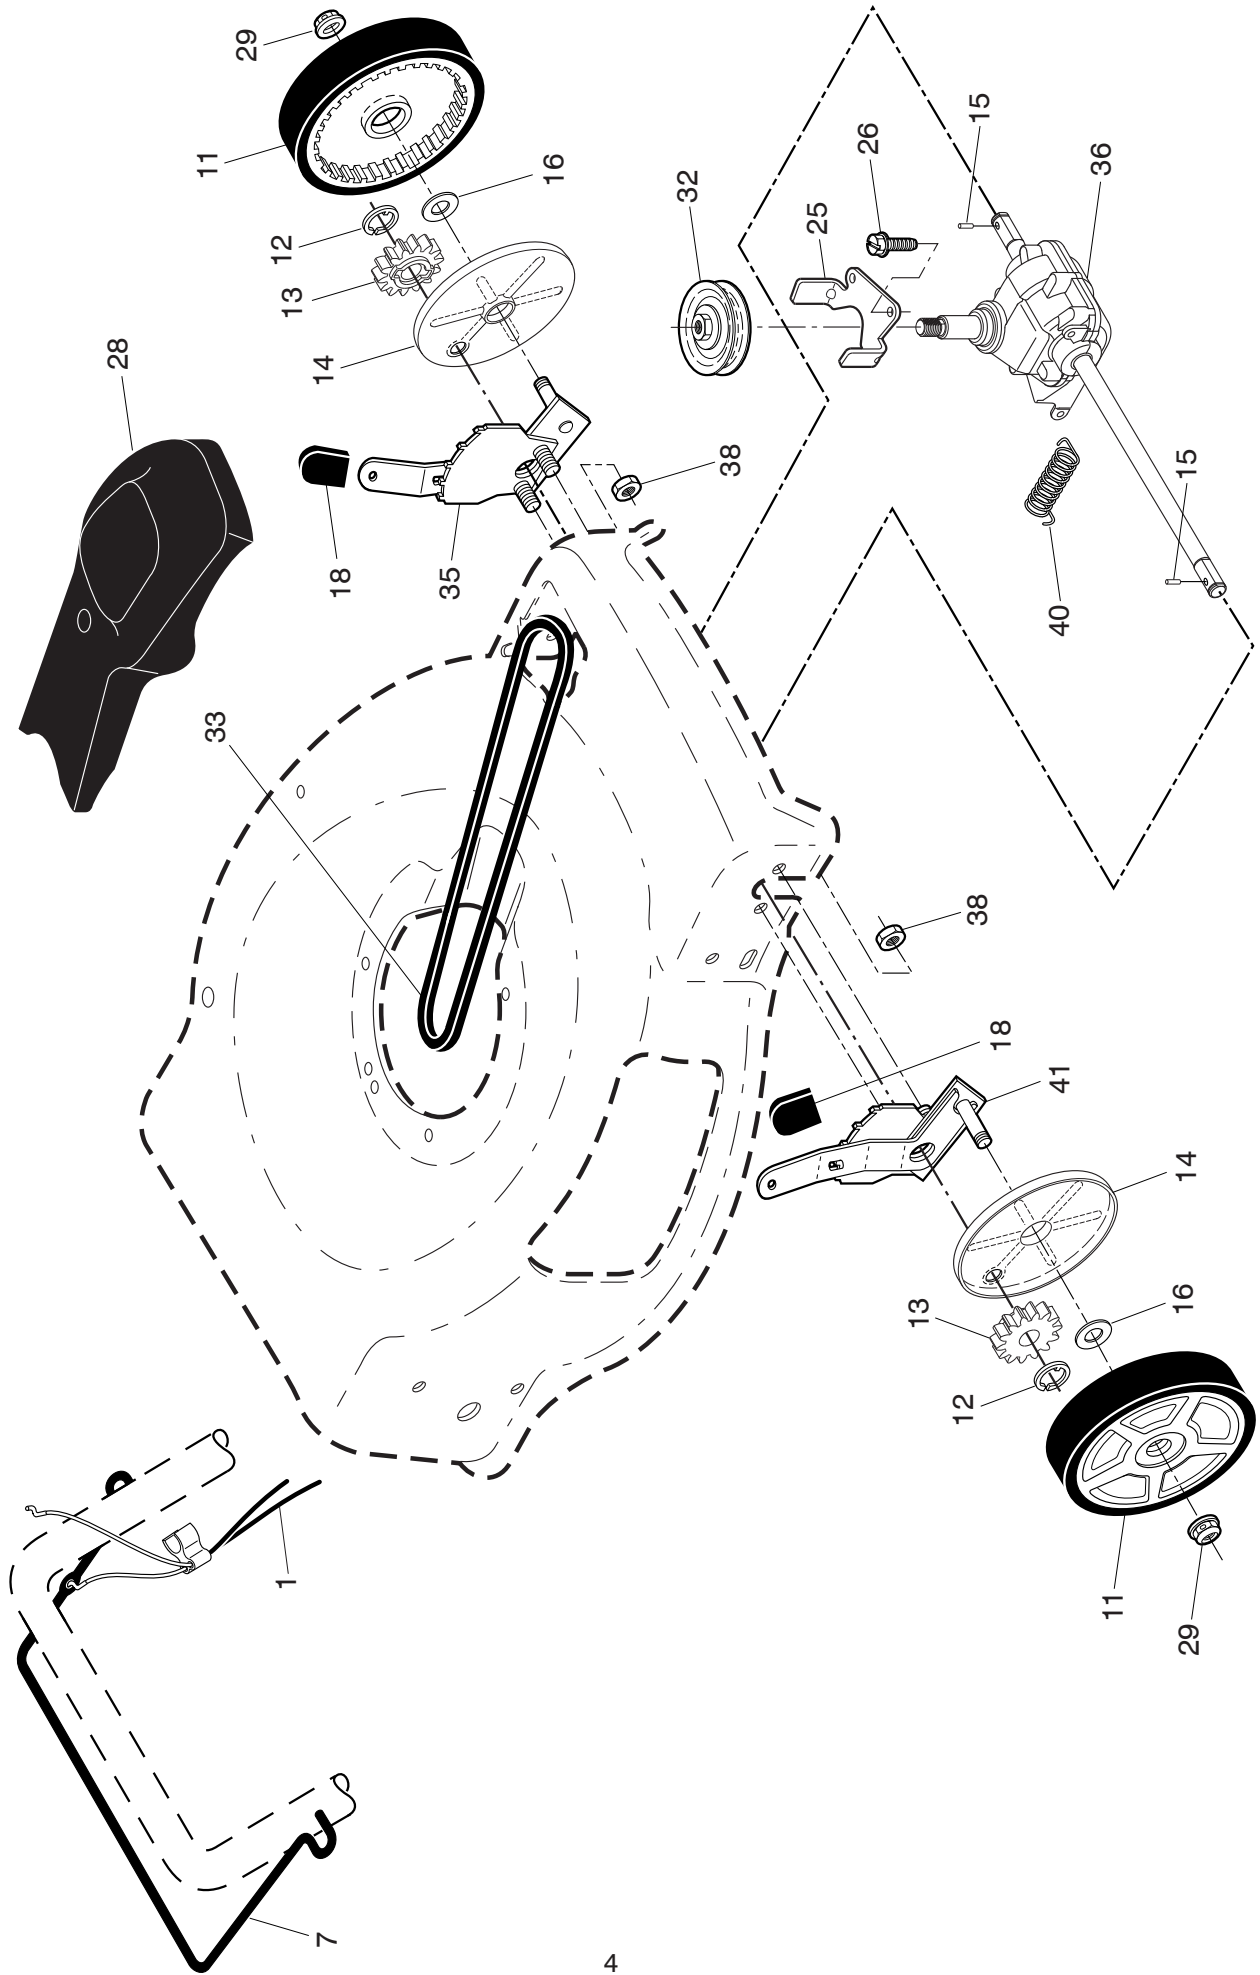

McCULLOCH ROTARY LAWN MOWER - MODEL NUMBER M56-140WF (MFG. ID. NUMBER 96121002506)

McCULLOCH ROTARY LAWN MOWER - MODEL NUMBER M56-140WF (MFG. ID. NUMBER 96121002506)

KEY NO.	PART NO.	DESCRIPTION	KEY NO.	PART NO.	DESCRIPTION
1	585 04 07-01	Drive Control Cable	28	587 99 78-01	Drive Cover Assembly (Includes Mounting Screw and Palnut)
7	585 12 31-02	Bar, Drive Control	29	532 40 91-48	Locknut, Hex
11	581 00 92-05	Wheel & Tire Assembly, Front	32	586 98 97-01	Drive Pulley
12	812 00 00-58	E-Ring	33	532 19 68-53	V-Belt
13	532 40 38-49	Pinion	35	581 49 79-07	Wheel Adjuster Assembly, LH (Includes Bearing)
14	581 84 04-01	Dust Cover	36	586 98 97-01	Gear Case Assembly, Complete
15	532 40 48-45	Pawl, Drive	38	532 43 81-30	Locknut, Hex 1/4-20
16	532 06 77-25	Washer, Flat 3/8	40	532 40 65-58	Spring
18	532 08 78-77	Selector Knob	41	581 49 79-08	Wheel Adjuster Assembly, RH (Includes Bearing)
25	532 43 17-11	Belt Guide Bracket			
26	532 16 34-09	Screw, Hi-Lo Thread #12 x 5/8			

NOTE: All component dimensions given in U.S. inches. 1 inch = 25.4 mm. **IMPORTANT:** Use only Original Equipment Manufacturer (O.E.M.) replacement parts. Failure to do so could be hazardous, damage your lawn mower and void your warranty.