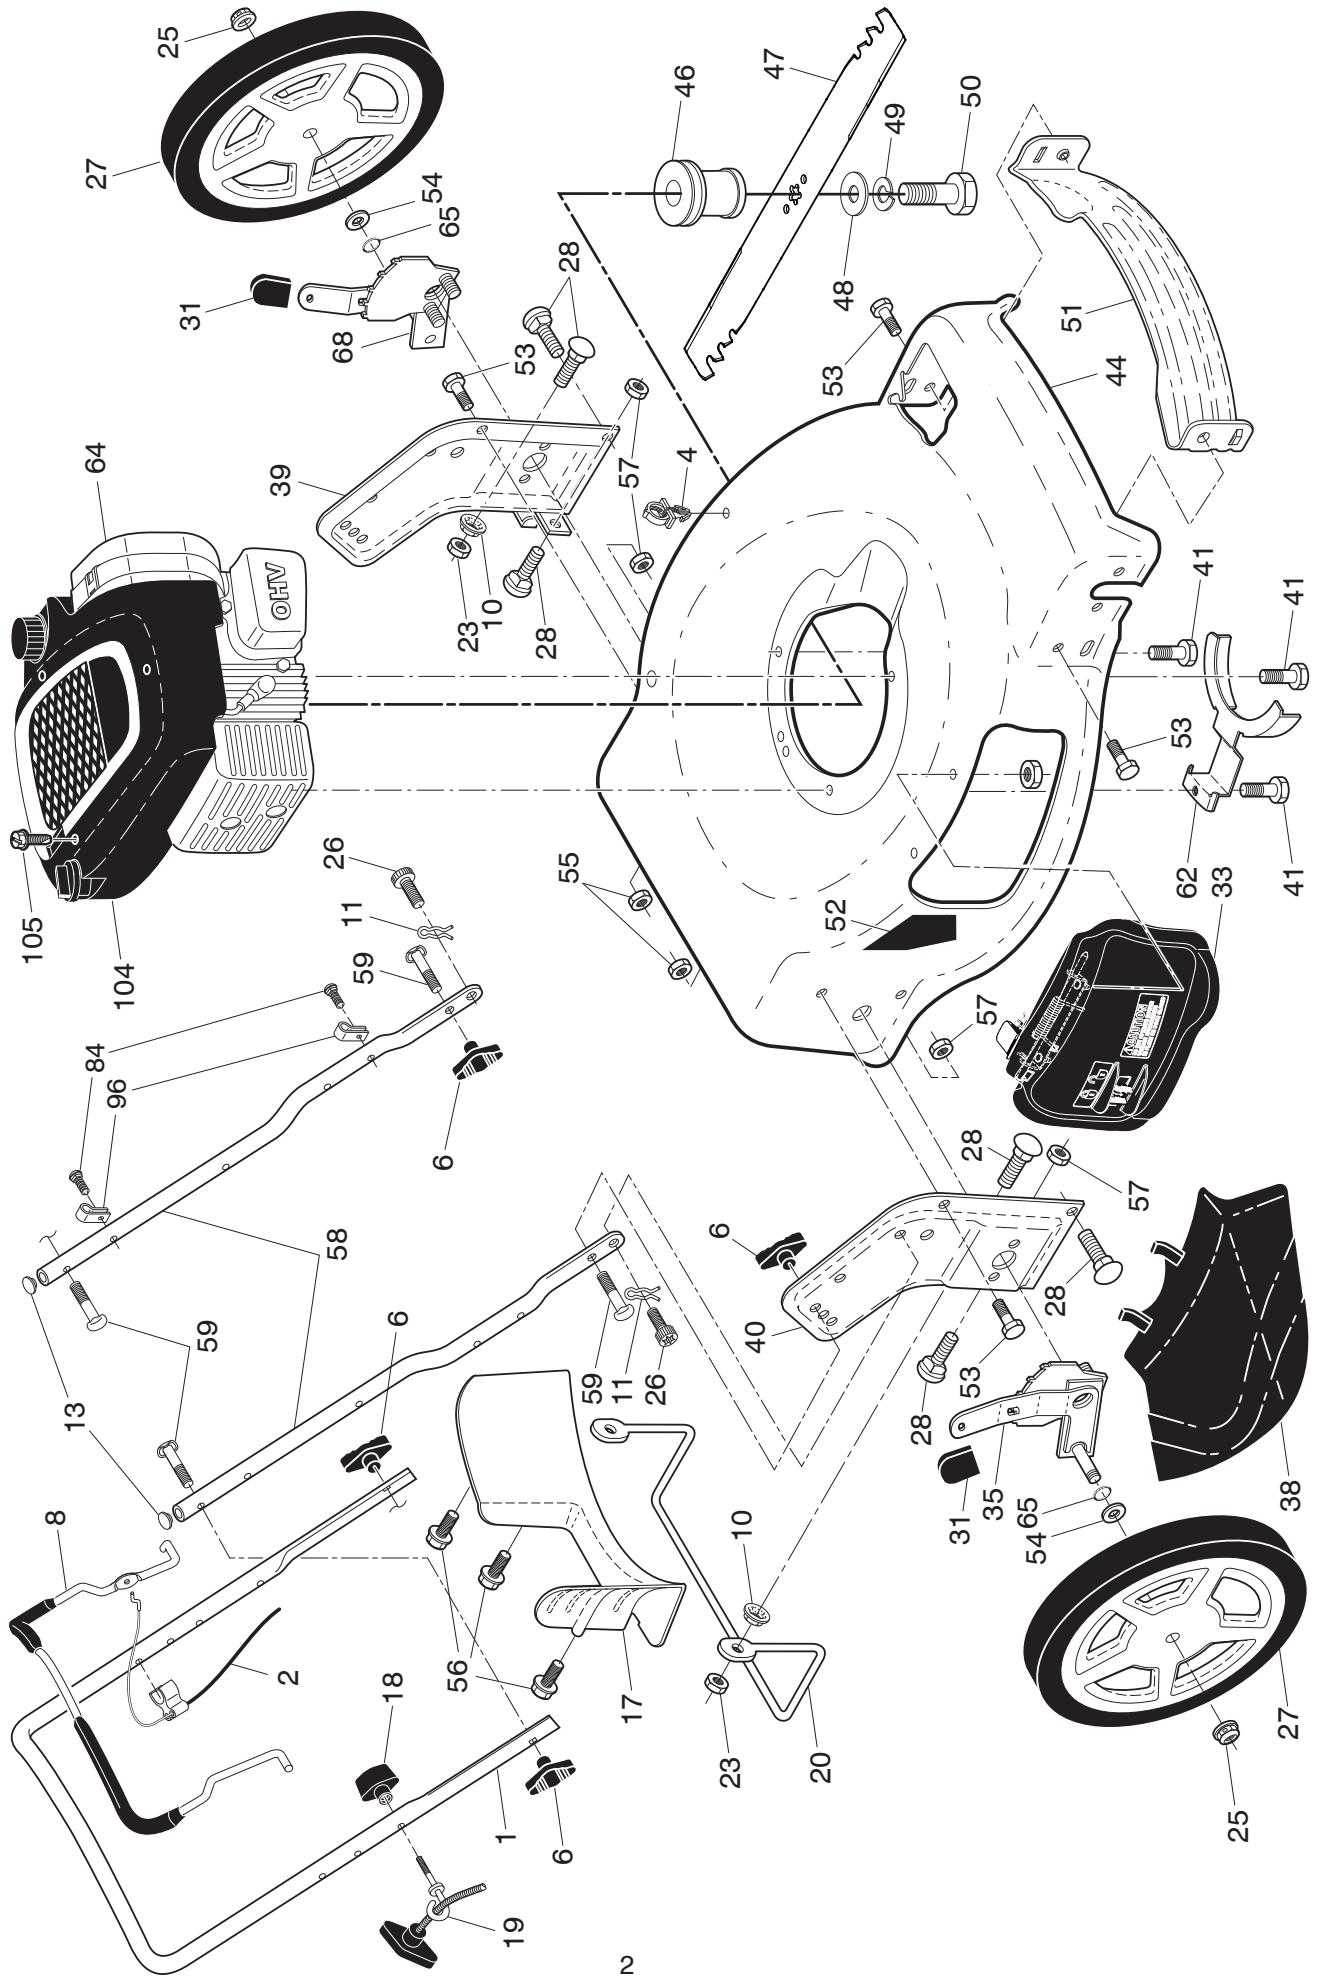

**ILLUSTRATED PARTS LIST**

**ROTARY LAWN MOWER**

**MODEL NUMBER: M56-140WF**

**MFG. ID. NUMBER: 96121002506**

**McCULLOCH ROTARY LAWN MOWER - MODEL NUMBER M56-140WF (MFG. ID. NUMBER 96121002506)**

**NOTE:** All component dimensions given in U.S. inches. 1 inch = 25.4 mm. **IMPORTANT:** Use only Original Equipment Manufacturer (O.E.M.) replacement parts. Failure to do so could be hazardous, damage your lawn mower and void your warranty.