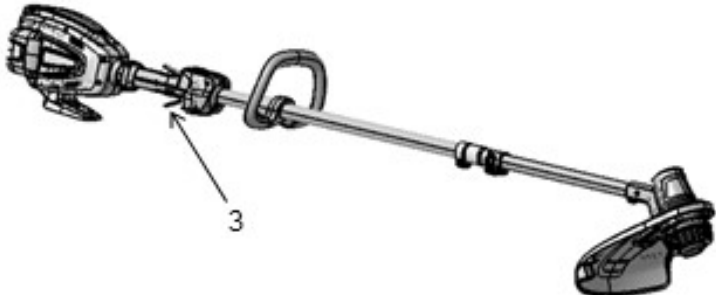

SPARE PARTS LIST

TRIMMERS/EDGERS

Li 58T, 967686901, 2017-12

ASSEMBLY

Li 58T, 967686901, 2017-12

Ref	Part No	Description	Remark	QTY KIT
1	591 37 79-21	SERVICE KIT	"KIT, SHIELD AND LINE LIMITER"	1
2	591 37 79-09	SERVICE KIT	"KIT, LINE LIMITER AND SCREW"	1
3	591 37 79-10	SERVICE KIT	"KIT, TRIGGER LOCKOUT"	1
4	591 37 79-22	SERVICE KIT	EZ-LOAD TRIMMER HEAD	1
5	590 92 38-06	BATTERY	BATTERY Li 582.6A	1
6	590 91 51-08	CHARGER	CHARGER Li 58V 2.5CGR (UK)	1
7	582 60 77-01	WIRING ASSY	CHARGER CORD (UK)	1