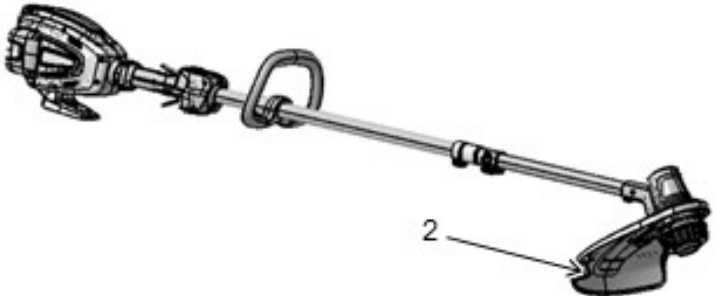

SPARE PARTS LIST

TRIMMERS/EDGERS

Li 58T, 967686901, 2017-12

ASSEMBLY

Li 58T, 967686901, 2017-12

Ref	Part No	Description	Remark	QTY KIT
1	591 37 79-21	SERVICE KIT	"KIT, SHIELD AND LINE LIMITER"	1
2	591 37 79-09	SERVICE KIT	"KIT, LINE LIMITER AND SCREW"	1
3	591 37 79-10	SERVICE KIT	"KIT, TRIGGER LOCKOUT"	1
4	591 37 79-22	SERVICE KIT	EZ-LOAD TRIMMER HEAD	1
5	590 92 38-06	BATTERY	BATTERY Li 582.6A	1
6	590 91 51-08	CHARGER	CHARGER Li 58V 2.5CGR (UK)	1
7	582 60 77-01	WIRING ASSY	CHARGER CORD (UK)	1