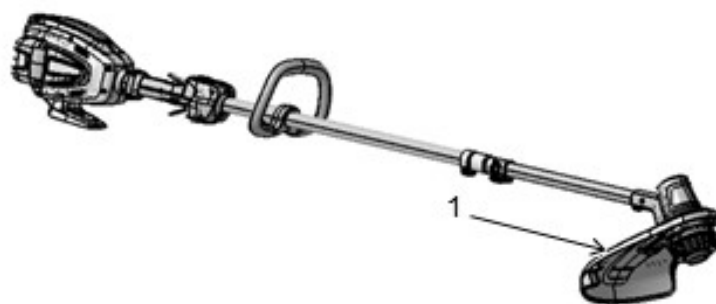

SPARE PARTS LIST

TRIMMERS/EDGERS

Li 58T, 967686962, 2017-12

ASSEMBLY

Li 58T, 967686962, 2017-12

Ref	Part No	Description	Remark	QTY KIT
1	591 37 79-21	SERVICE KIT	"KIT, SHIELD AND LINE LIMITER"	1
2	591 37 79-09	SERVICE KIT	"KIT, LINE LIMITER AND SCREW"	1
3	591 37 79-10	SERVICE KIT	"KIT, TRIGGER LOCKOUT"	1
4	591 37 79-22	SERVICE KIT	EZ-LOAD TRIMMER HEAD	1
5	590 92 38-06	BATTERY	BATTERY Li 582.6A	1
6	590 91 51-07	CHARGER	CHARGER Li 58V 2.5CGR (EU)	1
7	582 60 74-01	WIRING ASSY	CHARGER CORD (EU)	1