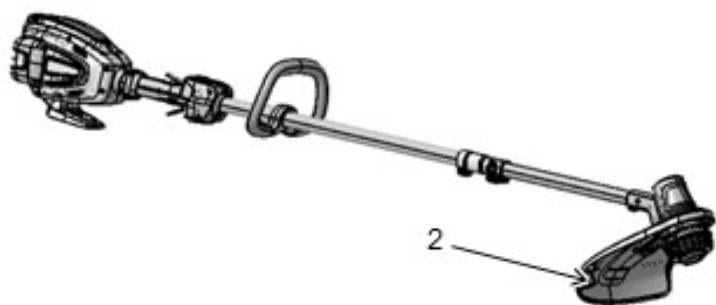

SPARE PARTS LIST

TRIMMERS/EDGERS

Li 58T, 967686962, 2017-12

ASSEMBLY

Li 58T, 967686962, 2017-12

Ref	Part No	Description	Remark	QTY KIT
1	591 37 79-21	SERVICE KIT	"KIT, SHIELD AND LINE LIMITER"	1
2	591 37 79-09	SERVICE KIT	"KIT, LINE LIMITER AND SCREW"	1
3	591 37 79-10	SERVICE KIT	"KIT, TRIGGER LOCKOUT"	1
4	591 37 79-22	SERVICE KIT	EZ-LOAD TRIMMER HEAD	1
5	590 92 38-06	BATTERY	BATTERY Li 582.6A	1
6	590 91 51-07	CHARGER	CHARGER Li 58V 2.5CGR (EU)	1
7	582 60 74-01	WIRING ASSY	CHARGER CORD (EU)	1