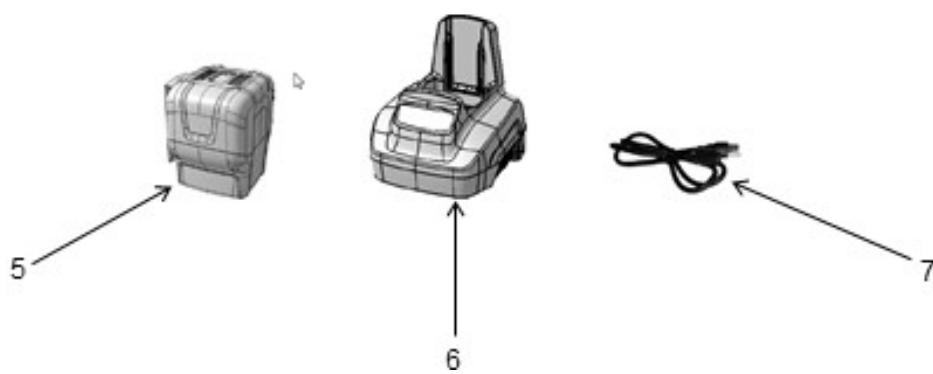

SPARE PARTS LIST

TRIMMERS/EDGERS

Li 58T, 967686962, 2017-12

ASSEMBLY

Li 58T, 967686962, 2017-12

Ref	Part No	Description	Remark	QTY KIT
1	591 37 79-21	SERVICE KIT	"KIT, SHIELD AND LINE LIMITER"	1
2	591 37 79-09	SERVICE KIT	"KIT, LINE LIMITER AND SCREW"	1
3	591 37 79-10	SERVICE KIT	"KIT, TRIGGER LOCKOUT"	1
4	591 37 79-22	SERVICE KIT	EZ-LOAD TRIMMER HEAD	1
5	590 92 38-06	BATTERY	BATTERY Li 582.6A	1
6	590 91 51-07	CHARGER	CHARGER Li 58V 2.5CGR (EU)	1
7	582 60 74-01	WIRING ASSY	CHARGER CORD (EU)	1