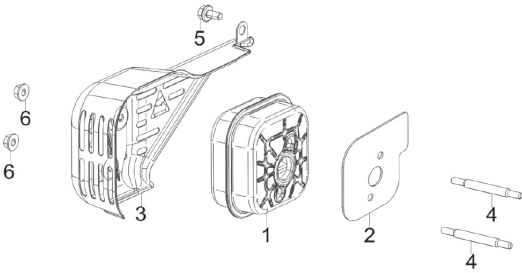

E09
MUFFLER