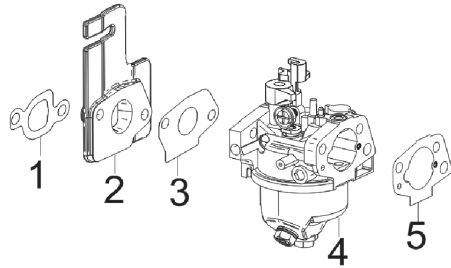

E07
CARBURETOR