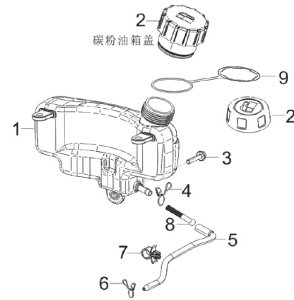

E01  
CRANKCASE SUBASSEMBLY

E02  
CRANKCASE COVER SUBASSEMBLY

E03  
PISTON, CONNECTING ROD & CRANKSHAFT

E04  
CYLINDER HEAD SUBASSEMBLY & SPARK PLUG

E05  
CAMSHAFT ASSEMBLY

E06  
RECOIL STARTER

Ref	Part No	Description	Remark	QTY	KIT
E01	593 05 40-01	CRANKCASE	# 9 Misc Crankcase Parts Kit 593054501 #14 Dipstick 593054901	1	1-14
E02	593 05 47-01	CRANKSHAFT SYSTEM	#3 & 4 Governor & Oil Seal Kit - 593055701	1	1-5
E03	594 98 50-01	CRANKSHAFT ASSY	#3 Piston & Rod Kit 593056101	1	1-7
E04	593 05 73-01	CYLINDER HEAD	# 6 Spark Plug 593057101	1	1-9
E05	593 05 74-01	CAMSHAFT		1	1-16
E06	593 05 77-01	COVER KIT	# 3-6 Starter Kit 593057901	1	1-7

**E07**  
CARBURETOR

**E08**  
AIR CLEANER

**E09**  
MUFFLER

**E10**  
FUEL TANK

**E11**  
FLYWHEEL ASSEMBLY

**E12**  
THROTTLE CONTROL ASSEMBLY

## ENGINE RATO RVM120

M46-120 RE Classic, 96791350100, 2019-03

Ref	Part No	Description	Remark	QTY	KIT
E07	594 98 38-01	CARBURETTOR KIT		1	1-5
E08	593 05 83-01	AIR FILTER ASSY	#5 Air Cleaner Element 593058601	1	1-6
E09	593 05 88-01	MUFFLER KIT		1	1-6
E10	594 98 44-01	FUEL TANK	# 2 Fuel Cap US:594984801 EU:594984901	1	1-9
E11	593 05 96-01	FLYWHEEL ASSY	# 3,5 Ignition Coil Kit 593059801 # 4,6,7 Brake Kit 593060001	1	1-7
E12	593 06 03-01	THROTTLE ASSY		1	1-8