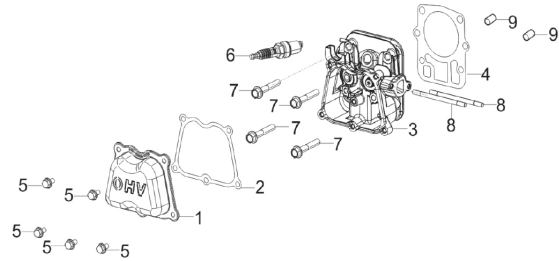

E01  
CRANKCASE SUBASSEMBLY

E02  
CRANKCASE COVER SUBASSEMBLY

E03  
PISTON, CONNECTING ROD & CRANKSHAFT

E04  
CYLINDER HEAD SUBASSEMBLY & SPARK PLUG

E05  
CAMSHAFT ASSEMBLY

E06  
RECOIL STARTER

Ref	Part No	Description	Remark	QTY	KIT
E01	593 05 40-01	CRANKCASE	# 9 Misc Crankcase Parts Kit 593054501 #14 Dipstick 593054901	1	1-14
E02	593 05 47-01	CRANKSHAFT SYSTEM	#3 & 4 Governor & Oil Seal Kit - 593055701	1	1-5
E03	594 98 50-01	CRANKSHAFT ASSY	#3 Piston & Rod Kit 593056101	1	1-7
E04	593 05 73-01	CYLINDER HEAD	# 6 Spark Plug 593057101	1	1-9
E05	593 05 74-01	CAMSHAFT		1	1-16
E06	593 05 77-01	COVER KIT	# 3-6 Starter Kit 593057901	1	1-7