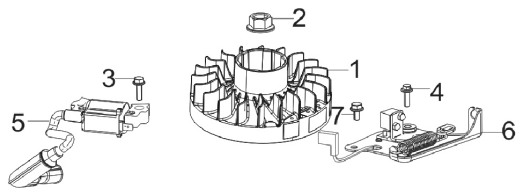

E01  
CRANKCASE SUBASSEMBLY

E02  
CRANKCASE COVER SUBASSEMBLY

E03  
PISTON, CONNECTING ROD & CRANKSHAFT

E04  
CYLINDER HEAD SUBASSEMBLY & SPARK PLUG

E05  
CAMSHAFT ASSEMBLY

E06  
RECOIL STARTER

Ref	Part No	Description	Remark	QTY	KIT
E01	593 05 40-01	CRANKCASE	# 9 Misc Crankcase Parts Kit 593054501 #14 Dipstick 593054901	1	1-14
E02	593 05 47-01	CRANKSHAFT SYSTEM	#3 & 4 Governor & Oil Seal Kit - 593055701	1	1-5
E03	594 98 50-01	CRANKSHAFT ASSY	#3 Piston & Rod Kit 593056101	1	1-7
E04	593 05 73-01	CYLINDER HEAD	# 6 Spark Plug 593057101	1	1-9
E05	593 05 74-01	CAMSHAFT		1	1-16
E06	593 05 77-01	COVER KIT	# 3-6 Starter Kit 593057901	1	1-7

**E07**  
CARBURETOR

**E08**  
AIR CLEANER

**E09**  
MUFFLER

**E10**  
FUEL TANK

**E11**  
FLYWHEEL ASSEMBLY

**E12**  
THROTTLE CONTROL ASSEMBLY