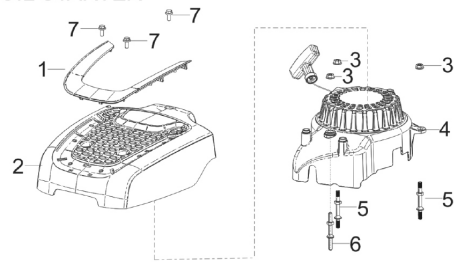

E01  
CRANKCASE SUBASSEMBLY

E02  
CRANKCASE COVER SUBASSEMBLY

E03  
PISTON, CONNECTING ROD & CRANKSHAFT

E04  
CYLINDER HEAD SUBASSEMBLY & SPARK PLUG

E05  
CAMSHAFT ASSEMBLY

E06  
RECOIL STARTER

Ref	Part No	Description	Remark	QTY	KIT
E01	593 05 40-01	CRANKCASE	# 9 Misc Crankcase Parts Kit 593054501 #14 Dipstick 593054901	1	1-14
E02	593 05 47-01	CRANKSHAFT SYSTEM	#3 & 4 Governor & Oil Seal Kit - 593055701	1	1-5
E03	594 98 50-01	CRANKSHAFT ASSY	#3 Piston & Rod Kit 593056101	1	1-7
E04	593 05 73-01	CYLINDER HEAD	# 6 Spark Plug 593057101	1	1-9
E05	593 05 74-01	CAMSHAFT		1	1-16
E06	593 05 77-01	COVER KIT	# 3-6 Starter Kit 593057901	1	1-7