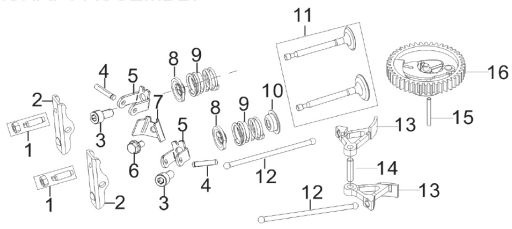

E01  
CRANKCASE SUBASSEMBLY

E02  
CRANKCASE COVER SUBASSEMBLY

E03  
PISTON, CONNECTING ROD & CRANKSHAFT

E04  
CYLINDER HEAD SUBASSEMBLY & SPARK PLUG

E05  
CAMSHAFT ASSEMBLY

E06  
RECOIL STARTER

Ref	Part No	Description	Remark	QTY	KIT
E01	593 05 40-01	CRANKCASE	# 9 Misc Crankcase Parts Kit 593054501 #14 Dipstick 593054901	1	1-14
E02	593 05 47-01	CRANKSHAFT SYSTEM	#3 & 4 Governor & Oil Seal Kit - 593055701	1	1-5
E03	594 98 50-01	CRANKSHAFT ASSY	#3 Piston & Rod Kit 593056101	1	1-7
E04	593 05 73-01	CYLINDER HEAD	# 6 Spark Plug 593057101	1	1-9
E05	593 05 74-01	CAMSHAFT		1	1-16
E06	593 05 77-01	COVER KIT	# 3-6 Starter Kit 593057901	1	1-7