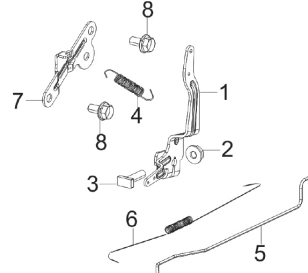

E01  
CRANKCASE SUBASSEMBLY

E02  
CRANKCASE COVER SUBASSEMBLY

E03  
PISTON, CONNECTING ROD & CRANKSHAFT

E04  
CYLINDER HEAD SUBASSEMBLY & SPARK PLUG

E05  
CAMSHAFT ASSEMBLY

E06  
RECOIL STARTER

Ref	Part No	Description	Remark	QTY	KIT
E01	593 05 40-01	CRANKCASE	# 9 Misc Crankcase Parts Kit 593054501 #14 Dipstick 593054901	1	1-14
E02	593 05 47-01	CRANKSHAFT SYSTEM	#3 & 4 Governor & Oil Seal Kit - 593055701	1	1-5
E03	594 98 50-01	CRANKSHAFT ASSY	#3 Piston & Rod Kit 593056101	1	1-7
E04	593 05 73-01	CYLINDER HEAD	# 6 Spark Plug 593057101	1	1-9
E05	593 05 74-01	CAMSHAFT		1	1-16
E06	593 05 77-01	COVER KIT	# 3-6 Starter Kit 593057901	1	1-7

**E07**  
CARBURETOR

**E08**  
AIR CLEANER

**E09**  
MUFFLER

**E10**  
FUEL TANK

**E11**  
FLYWHEEL ASSEMBLY

**E12**  
THROTTLE CONTROL ASSEMBLY