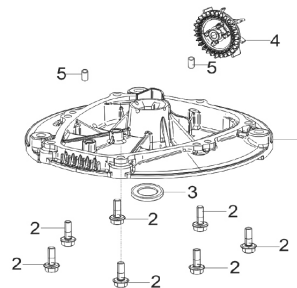

SPARE PARTS LIST

LAWN MOWERS: CONSUMER
WALK-BEHINDS

M46-120 M Classic, 96768900100,
2019-02

PRODUCT COMPLETE

M46-120 M Classic, 96768900100, 2019-02

Ref	Part No	Description	Remark	QTY KIT
1	511 90 75-69	LOOP	bail	1
2	514 92 75-00	SPACER		1
3	514 64 76-00	KNOB		2
4	531 20 51-69	PIN RETAINING SCREW		1
5	531 20 71-65	NUT	M6	1
6	514 02 66-00	WASHER		2
7	732 25 16-01	HEXAGON LOCKING NUT	M6	1
8	513 10 68-00	CABLE		1
9	512 80 41-08	HANDLE	upper	1
10	593 12 96-01	CABLE HOLDER		2
11	514 99 45-01	BOLT		2
12	514 02 66-03	WASHER		2
13	512 79 31-67	WING NUT	M8	2
14	516 44 34-09	HANDLE	lower	1
16	512 80 82-00	HANDLE	up stop	1
17	578 29 25-01	PIVOT PIN		2
18	510 77 00-00	BUSH DECK INSULATOR		3
19	578 29 26-01	INSERT		1
20	579 73 39-01	DECAL	warning	1
21	578 29 26-02	INSERT		1
22	513 10 45-00	SPRING	r/h	2
23	583 94 38-01	WASHER		8
24	581 02 17-01	DECAL	McCulloch logo	1
25	510 69 40-67	DECK		1
26	513 10 28-01	AXLE		2
27	513 10 45-01	SPRING	l/h	2
28	513 90 60-01	BUSHING		4
29	574 41 49-04	WHEEL		4
30	514 90 31-00	STARLOCK		4
31	574 39 63-01	HUB CAP		4
32	513 10 26-00	SPACING SLEEVE		3
33	514 91 67-02	BOLT		3
34	512 79 42-00	ADAPTER		1
35	583 97 40-10	BLADE		1
36	515 79 60-01	WASHER		1
37	584 81 23-01	SCREW		1
39	591205507	TBD		1

E01
CRANKCASE SUBASSEMBLY

E02
CRANKCASE COVER SUBASSEMBLY

E03
PISTON, CONNECTING ROD & CRANKSHAFT

E04
CYLINDER HEAD SUBASSEMBLY & SPARK PLUG

E05
CAMSHAFT ASSEMBLY

E06
RECOIL STARTER

Ref	Part No	Description	Remark	QTY	KIT
E01	593 05 40-01	CRANKCASE	# 9 Misc Crankcase Parts Kit 593054501 #14 Dipstick 593054901	1	1-14
E02	593 05 47-01	CRANKSHAFT SYSTEM	#3 & 4 Governor & Oil Seal Kit - 593055701	1	1-5
E03	594 98 50-01	CRANKSHAFT ASSY	#3 Piston & Rod Kit 593056101	1	1-7
E04	593 05 73-01	CYLINDER HEAD	# 6 Spark Plug 593057101	1	1-9
E05	593 05 74-01	CAMSHAFT		1	1-16
E06	593 05 77-01	COVER KIT	# 3-6 Starter Kit 593057901	1	1-7