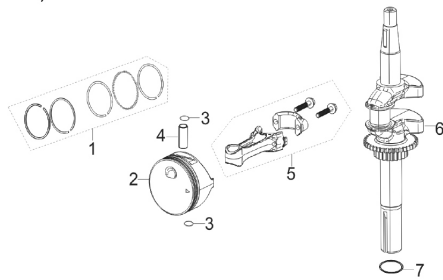

SPARE PARTS LIST

LAWN MOWERS: CONSUMER
WALK-BEHINDS

M46-120 M Classic, 96768900100,
2019-02

PRODUCT COMPLETE

M46-120 M Classic, 96768900100, 2019-02

Ref	Part No	Description	Remark	QTY KIT
1	511 90 75-69	LOOP	bail	1
2	514 92 75-00	SPACER		1
3	514 64 76-00	KNOB		2
4	531 20 51-69	PIN RETAINING SCREW		1
5	531 20 71-65	NUT	M6	1
6	514 02 66-00	WASHER		2
7	732 25 16-01	HEXAGON LOCKING NUT	M6	1
8	513 10 68-00	CABLE		1
9	512 80 41-08	HANDLE	upper	1
10	593 12 96-01	CABLE HOLDER		2
11	514 99 45-01	BOLT		2
12	514 02 66-03	WASHER		2
13	512 79 31-67	WING NUT	M8	2
14	516 44 34-09	HANDLE	lower	1
16	512 80 82-00	HANDLE	up stop	1
17	578 29 25-01	PIVOT PIN		2
18	510 77 00-00	BUSH DECK INSULATOR		3
19	578 29 26-01	INSERT		1
20	579 73 39-01	DECAL	warning	1
21	578 29 26-02	INSERT		1
22	513 10 45-00	SPRING	r/h	2
23	583 94 38-01	WASHER		8
24	581 02 17-01	DECAL	McCulloch logo	1
25	510 69 40-67	DECK		1
26	513 10 28-01	AXLE		2
27	513 10 45-01	SPRING	l/h	2
28	513 90 60-01	BUSHING		4
29	574 41 49-04	WHEEL		4
30	514 90 31-00	STARLOCK		4
31	574 39 63-01	HUB CAP		4
32	513 10 26-00	SPACING SLEEVE		3
33	514 91 67-02	BOLT		3
34	512 79 42-00	ADAPTER		1
35	583 97 40-10	BLADE		1
36	515 79 60-01	WASHER		1
37	584 81 23-01	SCREW		1
39	591205507	TBD		1

E01
CRANKCASE SUBASSEMBLY

E02
CRANKCASE COVER SUBASSEMBLY

E03
PISTON, CONNECTING ROD & CRANKSHAFT

E04
CYLINDER HEAD SUBASSEMBLY & SPARK PLUG

E05
CAMSHAFT ASSEMBLY

E06
RECOIL STARTER

Ref	Part No	Description	Remark	QTY	KIT
E01	593 05 40-01	CRANKCASE	# 9 Misc Crankcase Parts Kit 593054501 #14 Dipstick 593054901	1	1-14
E02	593 05 47-01	CRANKSHAFT SYSTEM	#3 & 4 Governor & Oil Seal Kit - 593055701	1	1-5
E03	594 98 50-01	CRANKSHAFT ASSY	#3 Piston & Rod Kit 593056101	1	1-7
E04	593 05 73-01	CYLINDER HEAD	# 6 Spark Plug 593057101	1	1-9
E05	593 05 74-01	CAMSHAFT		1	1-16
E06	593 05 77-01	COVER KIT	# 3-6 Starter Kit 593057901	1	1-7