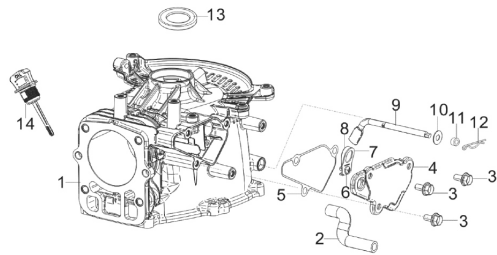

SPARE PARTS LIST

LAWN MOWERS: CONSUMER
WALK-BEHINDS

M46-120 M Classic, 96768900100,
2019-02

PRODUCT COMPLETE

M46-120 M Classic, 96768900100, 2019-02

Ref	Part No	Description	Remark	QTY KIT
1	511 90 75-69	LOOP	bail	1
2	514 92 75-00	SPACER		1
3	514 64 76-00	KNOB		2
4	531 20 51-69	PIN RETAINING SCREW		1
5	531 20 71-65	NUT	M6	1
6	514 02 66-00	WASHER		2
7	732 25 16-01	HEXAGON LOCKING NUT	M6	1
8	513 10 68-00	CABLE		1
9	512 80 41-08	HANDLE	upper	1
10	593 12 96-01	CABLE HOLDER		2
11	514 99 45-01	BOLT		2
12	514 02 66-03	WASHER		2
13	512 79 31-67	WING NUT	M8	2
14	516 44 34-09	HANDLE	lower	1
16	512 80 82-00	HANDLE	up stop	1
17	578 29 25-01	PIVOT PIN		2
18	510 77 00-00	BUSH DECK INSULATOR		3
19	578 29 26-01	INSERT		1
20	579 73 39-01	DECAL	warning	1
21	578 29 26-02	INSERT		1
22	513 10 45-00	SPRING	r/h	2
23	583 94 38-01	WASHER		8
24	581 02 17-01	DECAL	McCulloch logo	1
25	510 69 40-67	DECK		1
26	513 10 28-01	AXLE		2
27	513 10 45-01	SPRING	l/h	2
28	513 90 60-01	BUSHING		4
29	574 41 49-04	WHEEL		4
30	514 90 31-00	STARLOCK		4
31	574 39 63-01	HUB CAP		4
32	513 10 26-00	SPACING SLEEVE		3
33	514 91 67-02	BOLT		3
34	512 79 42-00	ADAPTER		1
35	583 97 40-10	BLADE		1
36	515 79 60-01	WASHER		1
37	584 81 23-01	SCREW		1
39	591205507	TBD		1

E01
CRANKCASE SUBASSEMBLY

E02
CRANKCASE COVER SUBASSEMBLY

E03
PISTON, CONNECTING ROD & CRANKSHAFT

E04
CYLINDER HEAD SUBASSEMBLY & SPARK PLUG

E05
CAMSHAFT ASSEMBLY

E06
RECOIL STARTER

Ref	Part No	Description	Remark	QTY	KIT
E01	593 05 40-01	CRANKCASE	# 9 Misc Crankcase Parts Kit 593054501 #14 Dipstick 593054901	1	1-14
E02	593 05 47-01	CRANKSHAFT SYSTEM	#3 & 4 Governor & Oil Seal Kit - 593055701	1	1-5
E03	594 98 50-01	CRANKSHAFT ASSY	#3 Piston & Rod Kit 593056101	1	1-7
E04	593 05 73-01	CYLINDER HEAD	# 6 Spark Plug 593057101	1	1-9
E05	593 05 74-01	CAMSHAFT		1	1-16
E06	593 05 77-01	COVER KIT	# 3-6 Starter Kit 593057901	1	1-7