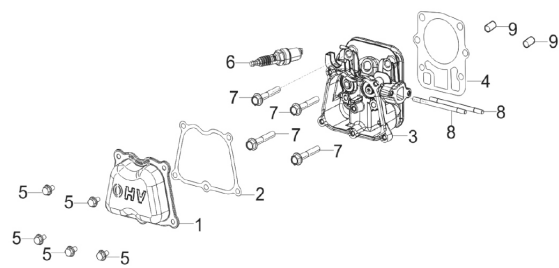

SPARE PARTS LIST

LAWN MOWERS: CONSUMER
WALK-BEHINDS

M46-120 M Classic, 96768900100,
2019-02

PRODUCT COMPLETE

M46-120 M Classic, 96768900100, 2019-02

Ref	Part No	Description	Remark	QTY KIT
1	511 90 75-69	LOOP	bail	1
2	514 92 75-00	SPACER		1
3	514 64 76-00	KNOB		2
4	531 20 51-69	PIN RETAINING SCREW		1
5	531 20 71-65	NUT	M6	1
6	514 02 66-00	WASHER		2
7	732 25 16-01	HEXAGON LOCKING NUT	M6	1
8	513 10 68-00	CABLE		1
9	512 80 41-08	HANDLE	upper	1
10	593 12 96-01	CABLE HOLDER		2
11	514 99 45-01	BOLT		2
12	514 02 66-03	WASHER		2
13	512 79 31-67	WING NUT	M8	2
14	516 44 34-09	HANDLE	lower	1
16	512 80 82-00	HANDLE	up stop	1
17	578 29 25-01	PIVOT PIN		2
18	510 77 00-00	BUSH DECK INSULATOR		3
19	578 29 26-01	INSERT		1
20	579 73 39-01	DECAL	warning	1
21	578 29 26-02	INSERT		1
22	513 10 45-00	SPRING	r/h	2
23	583 94 38-01	WASHER		8
24	581 02 17-01	DECAL	McCulloch logo	1
25	510 69 40-67	DECK		1
26	513 10 28-01	AXLE		2
27	513 10 45-01	SPRING	l/h	2
28	513 90 60-01	BUSHING		4
29	574 41 49-04	WHEEL		4
30	514 90 31-00	STARLOCK		4
31	574 39 63-01	HUB CAP		4
32	513 10 26-00	SPACING SLEEVE		3
33	514 91 67-02	BOLT		3
34	512 79 42-00	ADAPTER		1
35	583 97 40-10	BLADE		1
36	515 79 60-01	WASHER		1
37	584 81 23-01	SCREW		1
39	591205507	TBD		1

E01
CRANKCASE SUBASSEMBLY

E02
CRANKCASE COVER SUBASSEMBLY

E03
PISTON, CONNECTING ROD & CRANKSHAFT

E04
CYLINDER HEAD SUBASSEMBLY & SPARK PLUG

E05
CAMSHAFT ASSEMBLY

E06
RECOIL STARTER

Ref	Part No	Description	Remark	QTY	KIT
E01	593 05 40-01	CRANKCASE	# 9 Misc Crankcase Parts Kit 593054501 #14 Dipstick 593054901	1	1-14
E02	593 05 47-01	CRANKSHAFT SYSTEM	#3 & 4 Governor & Oil Seal Kit - 593055701	1	1-5
E03	594 98 50-01	CRANKSHAFT ASSY	#3 Piston & Rod Kit 593056101	1	1-7
E04	593 05 73-01	CYLINDER HEAD	# 6 Spark Plug 593057101	1	1-9
E05	593 05 74-01	CAMSHAFT		1	1-16
E06	593 05 77-01	COVER KIT	# 3-6 Starter Kit 593057901	1	1-7