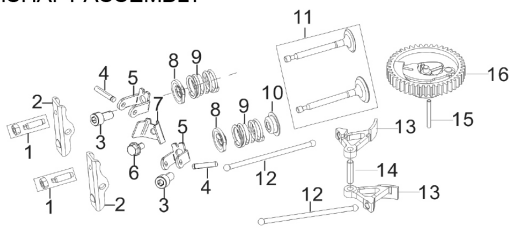

SPARE PARTS LIST

LAWN MOWERS: CONSUMER
WALK-BEHINDS

M46-120 M Classic, 96768900100,
2019-02

PRODUCT COMPLETE

M46-120 M Classic, 96768900100, 2019-02

Ref	Part No	Description	Remark	QTY KIT
1	511 90 75-69	LOOP	bail	1
2	514 92 75-00	SPACER		1
3	514 64 76-00	KNOB		2
4	531 20 51-69	PIN RETAINING SCREW		1
5	531 20 71-65	NUT	M6	1
6	514 02 66-00	WASHER		2
7	732 25 16-01	HEXAGON LOCKING NUT	M6	1
8	513 10 68-00	CABLE		1
9	512 80 41-08	HANDLE	upper	1
10	593 12 96-01	CABLE HOLDER		2
11	514 99 45-01	BOLT		2
12	514 02 66-03	WASHER		2
13	512 79 31-67	WING NUT	M8	2
14	516 44 34-09	HANDLE	lower	1
16	512 80 82-00	HANDLE	up stop	1
17	578 29 25-01	PIVOT PIN		2
18	510 77 00-00	BUSH DECK INSULATOR		3
19	578 29 26-01	INSERT		1
20	579 73 39-01	DECAL	warning	1
21	578 29 26-02	INSERT		1
22	513 10 45-00	SPRING	r/h	2
23	583 94 38-01	WASHER		8
24	581 02 17-01	DECAL	McCulloch logo	1
25	510 69 40-67	DECK		1
26	513 10 28-01	AXLE		2
27	513 10 45-01	SPRING	l/h	2
28	513 90 60-01	BUSHING		4
29	574 41 49-04	WHEEL		4
30	514 90 31-00	STARLOCK		4
31	574 39 63-01	HUB CAP		4
32	513 10 26-00	SPACING SLEEVE		3
33	514 91 67-02	BOLT		3
34	512 79 42-00	ADAPTER		1
35	583 97 40-10	BLADE		1
36	515 79 60-01	WASHER		1
37	584 81 23-01	SCREW		1
39	591205507	TBD		1

E01
CRANKCASE SUBASSEMBLY

E02
CRANKCASE COVER SUBASSEMBLY

E03
PISTON, CONNECTING ROD & CRANKSHAFT

E04
CYLINDER HEAD SUBASSEMBLY & SPARK PLUG

E05
CAMSHAFT ASSEMBLY

E06
RECOIL STARTER

Ref	Part No	Description	Remark	QTY	KIT
E01	593 05 40-01	CRANKCASE	# 9 Misc Crankcase Parts Kit 593054501 #14 Dipstick 593054901	1	1-14
E02	593 05 47-01	CRANKSHAFT SYSTEM	#3 & 4 Governor & Oil Seal Kit - 593055701	1	1-5
E03	594 98 50-01	CRANKSHAFT ASSY	#3 Piston & Rod Kit 593056101	1	1-7
E04	593 05 73-01	CYLINDER HEAD	# 6 Spark Plug 593057101	1	1-9
E05	593 05 74-01	CAMSHAFT		1	1-16
E06	593 05 77-01	COVER KIT	# 3-6 Starter Kit 593057901	1	1-7