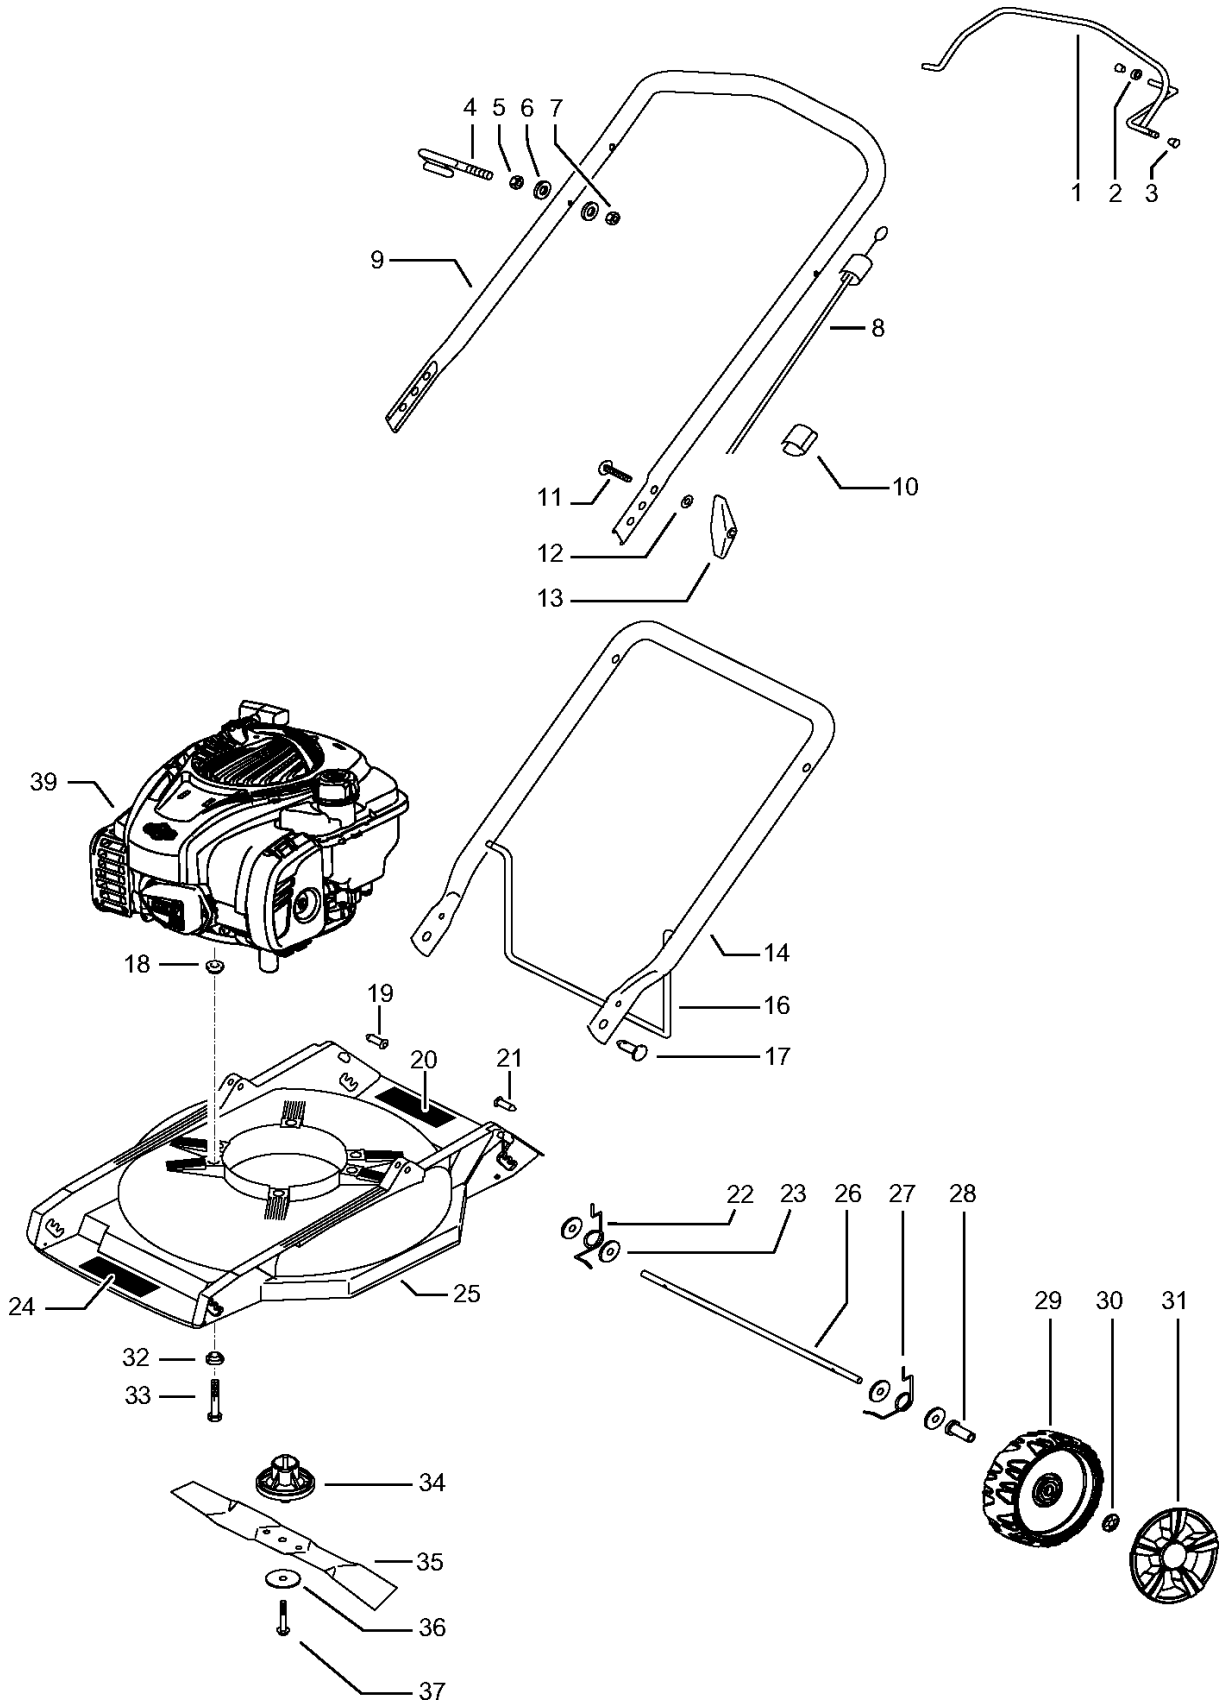

SPARE PARTS LIST

LAWN MOWERS: CONSUMER
WALK-BEHINDS

M46-120 M Classic, 96768900100,
2019-02

PRODUCT COMPLETE

M46-120 M Classic, 96768900100, 2019-02

Ref	Part No	Description	Remark	QTY KIT
1	511 90 75-69	LOOP	bail	1
2	514 92 75-00	SPACER		1
3	514 64 76-00	KNOB		2
4	531 20 51-69	PIN RETAINING SCREW		1
5	531 20 71-65	NUT	M6	1
6	514 02 66-00	WASHER		2
7	732 25 16-01	HEXAGON LOCKING NUT	M6	1
8	513 10 68-00	CABLE		1
9	512 80 41-08	HANDLE	upper	1
10	593 12 96-01	CABLE HOLDER		2
11	514 99 45-01	BOLT		2
12	514 02 66-03	WASHER		2
13	512 79 31-67	WING NUT	M8	2
14	516 44 34-09	HANDLE	lower	1
16	512 80 82-00	HANDLE	up stop	1
17	578 29 25-01	PIVOT PIN		2
18	510 77 00-00	BUSH DECK INSULATOR		3
19	578 29 26-01	INSERT		1
20	579 73 39-01	DECAL	warning	1
21	578 29 26-02	INSERT		1
22	513 10 45-00	SPRING	r/h	2
23	583 94 38-01	WASHER		8
24	581 02 17-01	DECAL	McCulloch logo	1
25	510 69 40-67	DECK		1
26	513 10 28-01	AXLE		2
27	513 10 45-01	SPRING	l/h	2
28	513 90 60-01	BUSHING		4
29	574 41 49-04	WHEEL		4
30	514 90 31-00	STARLOCK		4
31	574 39 63-01	HUB CAP		4
32	513 10 26-00	SPACING SLEEVE		3
33	514 91 67-02	BOLT		3
34	512 79 42-00	ADAPTER		1
35	583 97 40-10	BLADE		1
36	515 79 60-01	WASHER		1
37	584 81 23-01	SCREW		1
39	591205507	TBD		1

E01
CRANKCASE SUBASSEMBLY

E02
CRANKCASE COVER SUBASSEMBLY

E03
PISTON, CONNECTING ROD & CRANKSHAFT

E04
CYLINDER HEAD SUBASSEMBLY & SPARK PLUG

E05
CAMSHAFT ASSEMBLY

E06
RECOIL STARTER

Ref	Part No	Description	Remark	QTY	KIT
E01	593 05 40-01	CRANKCASE	# 9 Misc Crankcase Parts Kit 593054501 #14 Dipstick 593054901	1	1-14
E02	593 05 47-01	CRANKSHAFT SYSTEM	#3 & 4 Governor & Oil Seal Kit - 593055701	1	1-5
E03	594 98 50-01	CRANKSHAFT ASSY	#3 Piston & Rod Kit 593056101	1	1-7
E04	593 05 73-01	CYLINDER HEAD	# 6 Spark Plug 593057101	1	1-9
E05	593 05 74-01	CAMSHAFT		1	1-16
E06	593 05 77-01	COVER KIT	# 3-6 Starter Kit 593057901	1	1-7