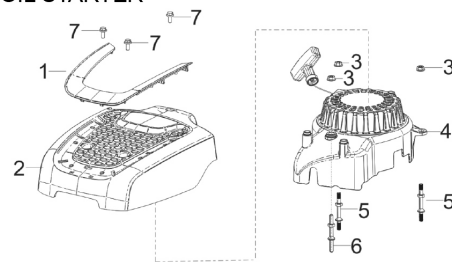

SPARE PARTS LIST

LAWN MOWERS: CONSUMER
WALK-BEHINDS

M46-120 M Classic, 96768900100,
2019-02

PRODUCT COMPLETE

M46-120 M Classic, 96768900100, 2019-02

Ref	Part No	Description	Remark	QTY KIT
1	511 90 75-69	LOOP	bail	1
2	514 92 75-00	SPACER		1
3	514 64 76-00	KNOB		2
4	531 20 51-69	PIN RETAINING SCREW		1
5	531 20 71-65	NUT	M6	1
6	514 02 66-00	WASHER		2
7	732 25 16-01	HEXAGON LOCKING NUT	M6	1
8	513 10 68-00	CABLE		1
9	512 80 41-08	HANDLE	upper	1
10	593 12 96-01	CABLE HOLDER		2
11	514 99 45-01	BOLT		2
12	514 02 66-03	WASHER		2
13	512 79 31-67	WING NUT	M8	2
14	516 44 34-09	HANDLE	lower	1
16	512 80 82-00	HANDLE	up stop	1
17	578 29 25-01	PIVOT PIN		2
18	510 77 00-00	BUSH DECK INSULATOR		3
19	578 29 26-01	INSERT		1
20	579 73 39-01	DECAL	warning	1
21	578 29 26-02	INSERT		1
22	513 10 45-00	SPRING	r/h	2
23	583 94 38-01	WASHER		8
24	581 02 17-01	DECAL	McCulloch logo	1
25	510 69 40-67	DECK		1
26	513 10 28-01	AXLE		2
27	513 10 45-01	SPRING	l/h	2
28	513 90 60-01	BUSHING		4
29	574 41 49-04	WHEEL		4
30	514 90 31-00	STARLOCK		4
31	574 39 63-01	HUB CAP		4
32	513 10 26-00	SPACING SLEEVE		3
33	514 91 67-02	BOLT		3
34	512 79 42-00	ADAPTER		1
35	583 97 40-10	BLADE		1
36	515 79 60-01	WASHER		1
37	584 81 23-01	SCREW		1
39	591205507	TBD		1

E01
CRANKCASE SUBASSEMBLY

E02
CRANKCASE COVER SUBASSEMBLY

E03
PISTON, CONNECTING ROD & CRANKSHAFT

E04
CYLINDER HEAD SUBASSEMBLY & SPARK PLUG

E05
CAMSHAFT ASSEMBLY

E06
RECOIL STARTER

Ref	Part No	Description	Remark	QTY	KIT
E01	593 05 40-01	CRANKCASE	# 9 Misc Crankcase Parts Kit 593054501 #14 Dipstick 593054901	1	1-14
E02	593 05 47-01	CRANKSHAFT SYSTEM	#3 & 4 Governor & Oil Seal Kit - 593055701	1	1-5
E03	594 98 50-01	CRANKSHAFT ASSY	#3 Piston & Rod Kit 593056101	1	1-7
E04	593 05 73-01	CYLINDER HEAD	# 6 Spark Plug 593057101	1	1-9
E05	593 05 74-01	CAMSHAFT		1	1-16
E06	593 05 77-01	COVER KIT	# 3-6 Starter Kit 593057901	1	1-7