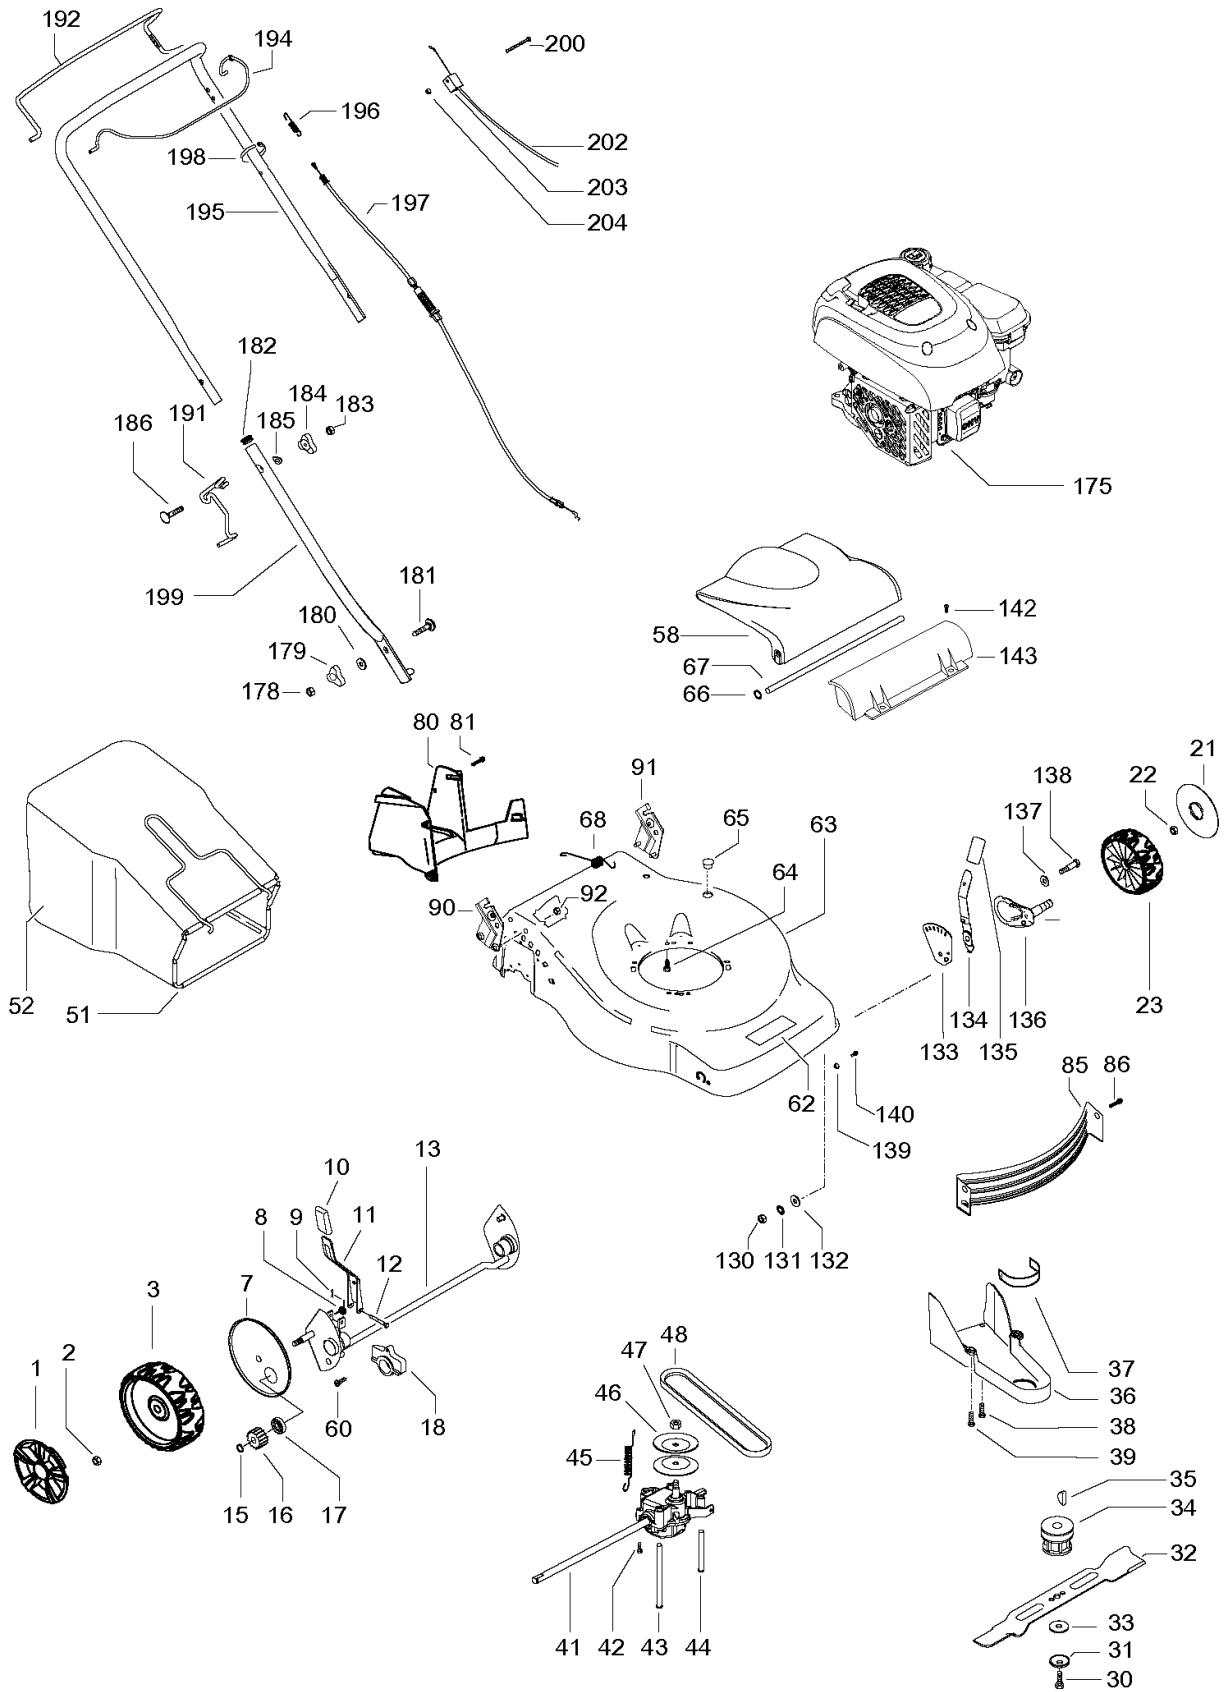

PRODUCT COMPLETE

M46-120 R Classic, 96768270101, 2019-02

Ref	Part No	Description	Remark	QTY KIT
1	574 39 65-01	HUB CAP	d.210	2
2	504 85 78-01	NUT	M8, self locking, flanged	2
3	574 41 52-04	WHEEL	d.210	2
7	504 82 73-01	DUST COVER		2
8	583 95 13-02	SPRING		1
9	531 20 74-08	PIN RETAINING SCREW		1
10	574 61 05-01	KNOB		1
11	582 75 93-01	LEVER ASSY		1
12	587 19 82-01	PIN		1
13	596 81 62-01	REAR AXLE		1
15	531 20 87-72	WASHER		2
16	582 70 17-01	PINION		2
17	531 20 87-78	BEARING		2
18	531 20 59-44	SUPPORT		2
21	574 39 64-01	HUB CAP	d.190	2
22	504 85 78-01	NUT	M8, self locking, flanged	2
23	574 41 50-04	WHEEL	d.190	2
30	531 20 80-08	SCREW	3/8"	1
31	531 20 72-37	WASHER		1
32	581 18 89-10	MOWER BLADE		1
33	531 20 72-43	WASHER		1
34	581 84 30-01	BLADE SUPPORT		1
35	505 29 09-01	KEY		1
36	589 02 31-01	GUARD		1
37	501 18 90-02	BELT GUIDE		1
38	817 41 13-12	SCREW		1
39	531 20 78-56	SCREW	5x10	2
41	544 34 32-03	GEARBOX		1
42	510 03 75-01	SCREW	4x16, self threading	2
43	544 93 44-01	BELT GUIDE		1
44	544 93 43-01	BELT GUIDE		1
45	544 93 47-01	SPRING		1
46	504 54 79-01	PULLEY		2
47	504 54 80-01	NUT		1
48	504 03 48-01	BELT	Z28 10X710	1
51	582 51 82-01	BAG FRAME		1
52	583 79 83-03	GRASS BAG ASSY		1
58	574 61 02-01	HATCH		1
60	531 20 66-77	SCREW		2
62	581 02 17-01	DECAL	McCulloch	1
63	582 89 04-02	CHASSIS		1
64	532 15 04-06	BOLT	3/8"	3
65	597 01 75-01	PLUG		1
66	584 81 69-03	LOCKWASHER		2
67	531 20 50-60	SHAFT		1
68	531 20 59-99	SPRING		1
80	597 00 09-01	BAFFLE		1
81	589 81 44-01	SCREW		5
85	589 00 87-01	BAFFLE		1
86	817 00 05-10	BOLT		2
90	582 74 98-02	HANDLE BRACKET	right	1
91	582 74 67-02	HANDLE BRACKET	left	1
92	596 72 80-01	NUT	M8	4
130	531 20 79-78	NUT	M10	2
131	531 20 89-74	WASHER		2
132	531 20 79-89	WASHER		2
133	589 35 28-02	INDEX PLATE		2
134	544 45 25-01	LEVER		2
135	574 61 05-01	KNOB		2
136	589 35 41-02	FRONT AXLE ASSY		2
137	588 23 42-01	WASHER		2
138	531 20 49-12	SCREW	M10	2
139	531 20 52-13	NUT	M5	2
140	531 20 72-70	SCREW	M5	2