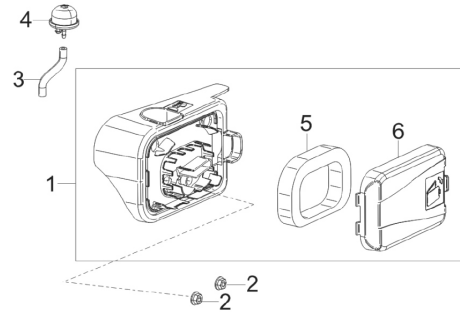

E01
CRANKCASE SUBASSEMBLY

E02
CRANKCASE COVER SUBASSEMBLY

E03
PISTON, CONNECTING ROD & CRANKSHAFT

E04
CYLINDER HEAD SUBASSEMBLY & SPARK PLUG

E05
CAMSHAFT ASSEMBLY

E06
RECOIL STARTER

Ref	Part No	Description	Remark	QTY	KIT
E01	593 05 40-01	CRANKCASE	# 9 Misc Crankcase Parts Kit 593054501 #14 Dipstick 593054901	1	1-14
E02	593 05 47-01	CRANKSHAFT SYSTEM	#3 & 4 Governor & Oil Seal Kit - 593055701	1	1-5
E03	594 98 50-01	CRANKSHAFT ASSY	#3 Piston & Rod Kit 593056101	1	1-7
E04	593 05 73-01	CYLINDER HEAD	# 6 Spark Plug 593057101	1	1-9
E05	593 05 74-01	CAMSHAFT		1	1-16
E06	593 05 77-01	COVER KIT	# 3-6 Starter Kit 593057901	1	1-7

E07
CARBURETOR

E08
AIR CLEANER

E09
MUFFLER

E10
FUEL TANK

E11
FLYWHEEL ASSEMBLY

E12
THROTTLE CONTROL ASSEMBLY

ENGINE RATO RVM120

M46-120 R Classic, 96768270101, 2019-02