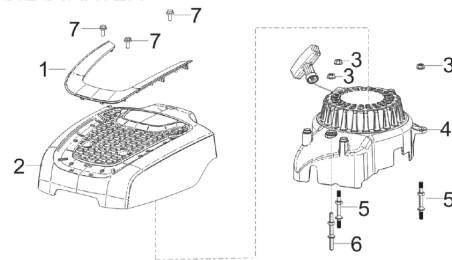

E01
CRANKCASE SUBASSEMBLY

E02
CRANKCASE COVER SUBASSEMBLY

E03
PISTON, CONNECTING ROD & CRANKSHAFT

E04
CYLINDER HEAD SUBASSEMBLY & SPARK PLUG

E05
CAMSHAFT ASSEMBLY

E06
RECOIL STARTER

Ref	Part No	Description	Remark	QTY	KIT
E01	593 05 40-01	CRANKCASE	# 9 Misc Crankcase Parts Kit 593054501 #14 Dipstick 593054901	1	1-14
E02	593 05 47-01	CRANKSHAFT SYSTEM	#3 & 4 Governor & Oil Seal Kit - 593055701	1	1-5
E03	594 98 50-01	CRANKSHAFT ASSY	#3 Piston & Rod Kit 593056101	1	1-7
E04	593 05 73-01	CYLINDER HEAD	# 6 Spark Plug 593057101	1	1-9
E05	593 05 74-01	CAMSHAFT		1	1-16
E06	593 05 77-01	COVER KIT	# 3-6 Starter Kit 593057901	1	1-7

E07
CARBURETOR

E08
AIR CLEANER

E09
MUFFLER

E10
FUEL TANK

E11
FLYWHEEL ASSEMBLY

E12
THROTTLE CONTROL ASSEMBLY

ENGINE RATO RVM120

M46-120 R Classic, 96768270101, 2019-02