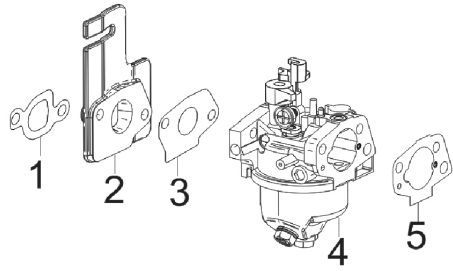

PRODUCT COMPLETE

M46-120 R Classic, 96768270101, 2019-02

Ref	Part No	Description	Remark	QTY KIT
142	576 13 60-06	SCREW		2
143	579 30 09-01	SEAL		1
175	591205509	TBD		1
178	531 20 79-82	NUT	M8	2
179	531 20 49-23	WING NUT		2
180	531 20 49-22	WASHER		2
181	531 20 49-21	SCREW	M8x25	2
182	531 20 89-50	PLUG		2
183	531 20 79-82	NUT	M8	2
184	531 20 49-23	WING NUT		2
185	531 20 70-90	WASHER		2
186	531 20 70-89	SCREW	M8x50	2
191	504 70 86-01	HOOK		1
192	504 70 84-01	HANDLE		1
194	504 70 83-04	HANDLE		1
195	504 70 80-01	HANDLE	upper half	1
196	580 76 19-01	SPRING		1
197	544 90 80-01	CABLE		1
198	531 20 55-81	CLIP		2
199	531 20 60-71	HANDLE	lower half	2
200	580 83 36-01	SCREW EHHM	M5x40	1
202	582 19 21-02	CABLE ASSY		1
203	531 21 26-89	CASING		1
204	581 55 12-01	HEXAGON LOCKING NUT		1

E01
CRANKCASE SUBASSEMBLY

E02
CRANKCASE COVER SUBASSEMBLY

E03
PISTON, CONNECTING ROD & CRANKSHAFT

E04
CYLINDER HEAD SUBASSEMBLY & SPARK PLUG

E05
CAMSHAFT ASSEMBLY

E06
RECOIL STARTER

Ref	Part No	Description	Remark	QTY	KIT
E01	593 05 40-01	CRANKCASE	# 9 Misc Crankcase Parts Kit 593054501 #14 Dipstick 593054901	1	1-14
E02	593 05 47-01	CRANKSHAFT SYSTEM	#3 & 4 Governor & Oil Seal Kit - 593055701	1	1-5
E03	594 98 50-01	CRANKSHAFT ASSY	#3 Piston & Rod Kit 593056101	1	1-7
E04	593 05 73-01	CYLINDER HEAD	# 6 Spark Plug 593057101	1	1-9
E05	593 05 74-01	CAMSHAFT		1	1-16
E06	593 05 77-01	COVER KIT	# 3-6 Starter Kit 593057901	1	1-7

E07
CARBURETOR

E08
AIR CLEANER

E09
MUFFLER

E10
FUEL TANK

E11
FLYWHEEL ASSEMBLY

E12
THROTTLE CONTROL ASSEMBLY

ENGINE RATO RVM120

M46-120 R Classic, 96768270101, 2019-02