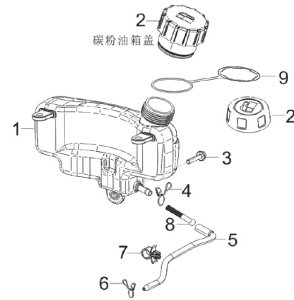

E01
CRANKCASE SUBASSEMBLY

E02
CRANKCASE COVER SUBASSEMBLY

E03
PISTON, CONNECTING ROD & CRANKSHAFT

E04
CYLINDER HEAD SUBASSEMBLY & SPARK PLUG

E05
CAMSHAFT ASSEMBLY

E06
RECOIL STARTER

Ref	Part No	Description	Remark	QTY	KIT
E01	593 05 40-01	CRANKCASE	# 9 Misc Crankcase Parts Kit 593054501 #14 Dipstick 593054901	1	1-14
E02	593 05 47-01	CRANKSHAFT SYSTEM	#3 & 4 Governor & Oil Seal Kit - 593055701	1	1-5
E03	594 98 50-01	CRANKSHAFT ASSY	#3 Piston & Rod Kit 593056101	1	1-7
E04	593 05 73-01	CYLINDER HEAD	# 6 Spark Plug 593057101	1	1-9
E05	593 05 74-01	CAMSHAFT		1	1-16
E06	593 05 77-01	COVER KIT	# 3-6 Starter Kit 593057901	1	1-7

E07
CARBURETOR

E08
AIR CLEANER

E09
MUFFLER

E10
FUEL TANK

E11
FLYWHEEL ASSEMBLY

E12
THROTTLE CONTROL ASSEMBLY

ENGINE RATO RVM120

M46-120 R Classic, 96768270101, 2019-02

Ref	Part No	Description	Remark	QTY	KIT
E07	594 98 38-01	CARBURETTOR KIT		1	1-5
E08	593 05 83-01	AIR FILTER ASSY	#5 Air Cleaner Element 593058601	1	1-6
E09	593 05 88-01	MUFFLER KIT		1	1-6
E10	594 98 44-01	FUEL TANK	# 2 Fuel Cap US:594984801 EU:594984901	1	1-9
E11	593 05 96-01	FLYWHEEL ASSY	# 3,5 Ignition Coil Kit 593059801 # 4,6,7 Brake Kit 593060001	1	1-7
E12	593 06 03-01	THROTTLE ASSY		1	1-8