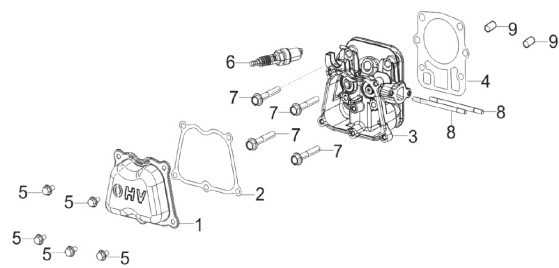

E01
CRANKCASE SUBASSEMBLY

E02
CRANKCASE COVER SUBASSEMBLY

E03
PISTON, CONNECTING ROD & CRANKSHAFT

E04
CYLINDER HEAD SUBASSEMBLY & SPARK PLUG

E05
CAMSHAFT ASSEMBLY

E06
RECOIL STARTER

Ref	Part No	Description	Remark	QTY	KIT
E01	593 05 40-01	CRANKCASE	# 9 Misc Crankcase Parts Kit 593054501 #14 Dipstick 593054901	1	1-14
E02	593 05 47-01	CRANKSHAFT SYSTEM	#3 & 4 Governor & Oil Seal Kit - 593055701	1	1-5
E03	594 98 50-01	CRANKSHAFT ASSY	#3 Piston & Rod Kit 593056101	1	1-7
E04	593 05 73-01	CYLINDER HEAD	# 6 Spark Plug 593057101	1	1-9
E05	593 05 74-01	CAMSHAFT		1	1-16
E06	593 05 77-01	COVER KIT	# 3-6 Starter Kit 593057901	1	1-7

E07
CARBURETOR

E08
AIR CLEANER

E09
MUFFLER

E10
FUEL TANK

E11
FLYWHEEL ASSEMBLY

E12
THROTTLE CONTROL ASSEMBLY

ENGINE RATO RVM120

M46-120 R Classic, 96768270101, 2019-02