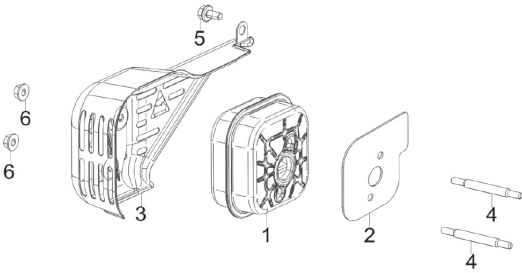

PRODUCT COMPLETE

M46-120 R Classic, 96768270101, 2019-02

Ref	Part No	Description	Remark	QTY KIT
142	576 13 60-06	SCREW		2
143	579 30 09-01	SEAL		1
175	591205509	TBD		1
178	531 20 79-82	NUT	M8	2
179	531 20 49-23	WING NUT		2
180	531 20 49-22	WASHER		2
181	531 20 49-21	SCREW	M8x25	2
182	531 20 89-50	PLUG		2
183	531 20 79-82	NUT	M8	2
184	531 20 49-23	WING NUT		2
185	531 20 70-90	WASHER		2
186	531 20 70-89	SCREW	M8x50	2
191	504 70 86-01	HOOK		1
192	504 70 84-01	HANDLE		1
194	504 70 83-04	HANDLE		1
195	504 70 80-01	HANDLE	upper half	1
196	580 76 19-01	SPRING		1
197	544 90 80-01	CABLE		1
198	531 20 55-81	CLIP		2
199	531 20 60-71	HANDLE	lower half	2
200	580 83 36-01	SCREW EHHM	M5x40	1
202	582 19 21-02	CABLE ASSY		1
203	531 21 26-89	CASING		1
204	581 55 12-01	HEXAGON LOCKING NUT		1

E01
CRANKCASE SUBASSEMBLY

E02
CRANKCASE COVER SUBASSEMBLY

E03
PISTON, CONNECTING ROD & CRANKSHAFT

E04
CYLINDER HEAD SUBASSEMBLY & SPARK PLUG

E05
CAMSHAFT ASSEMBLY

E06
RECOIL STARTER

Ref	Part No	Description	Remark	QTY	KIT
E01	593 05 40-01	CRANKCASE	# 9 Misc Crankcase Parts Kit 593054501 #14 Dipstick 593054901	1	1-14
E02	593 05 47-01	CRANKSHAFT SYSTEM	#3 & 4 Governor & Oil Seal Kit - 593055701	1	1-5
E03	594 98 50-01	CRANKSHAFT ASSY	#3 Piston & Rod Kit 593056101	1	1-7
E04	593 05 73-01	CYLINDER HEAD	# 6 Spark Plug 593057101	1	1-9
E05	593 05 74-01	CAMSHAFT		1	1-16
E06	593 05 77-01	COVER KIT	# 3-6 Starter Kit 593057901	1	1-7

E07
CARBURETOR

E08
AIR CLEANER

E09
MUFFLER

E10
FUEL TANK

E11
FLYWHEEL ASSEMBLY

E12
THROTTLE CONTROL ASSEMBLY

ENGINE RATO RVM120

M46-120 R Classic, 96768270101, 2019-02