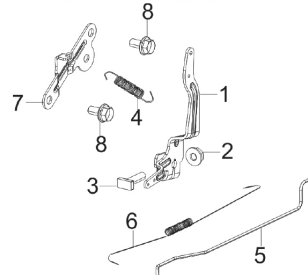

E01
CRANKCASE SUBASSEMBLY

E02
CRANKCASE COVER SUBASSEMBLY

E03
PISTON, CONNECTING ROD & CRANKSHAFT

E04
CYLINDER HEAD SUBASSEMBLY & SPARK PLUG

E05
CAMSHAFT ASSEMBLY

E06
RECOIL STARTER

Ref	Part No	Description	Remark	QTY	KIT
E01	593 05 40-01	CRANKCASE	# 9 Misc Crankcase Parts Kit 593054501 #14 Dipstick 593054901	1	1-14
E02	593 05 47-01	CRANKSHAFT SYSTEM	#3 & 4 Governor & Oil Seal Kit - 593055701	1	1-5
E03	594 98 50-01	CRANKSHAFT ASSY	#3 Piston & Rod Kit 593056101	1	1-7
E04	593 05 73-01	CYLINDER HEAD	# 6 Spark Plug 593057101	1	1-9
E05	593 05 74-01	CAMSHAFT		1	1-16
E06	593 05 77-01	COVER KIT	# 3-6 Starter Kit 593057901	1	1-7

E07
CARBURETOR

E08
AIR CLEANER

E09
MUFFLER

E10
FUEL TANK

E11
FLYWHEEL ASSEMBLY

E12
THROTTLE CONTROL ASSEMBLY

ENGINE RATO RVM120

M46-120 R Classic, 96768270101, 2019-02