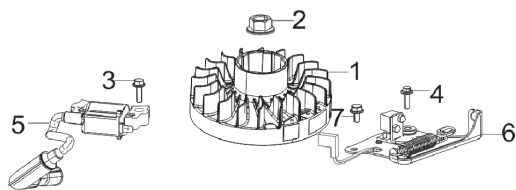

E01
CRANKCASE SUBASSEMBLY

E02
CRANKCASE COVER SUBASSEMBLY

E03
PISTON, CONNECTING ROD & CRANKSHAFT

E04
CYLINDER HEAD SUBASSEMBLY & SPARK PLUG

E05
CAMSHAFT ASSEMBLY

E06
RECOIL STARTER

Ref	Part No	Description	Remark	QTY	KIT
E01	593 05 40-01	CRANKCASE	# 9 Misc Crankcase Parts Kit 593054501 #14 Dipstick 593054901	1	1-14
E02	593 05 47-01	CRANKSHAFT SYSTEM	#3 & 4 Governor & Oil Seal Kit - 593055701	1	1-5
E03	594 98 50-01	CRANKSHAFT ASSY	#3 Piston & Rod Kit 593056101	1	1-7
E04	593 05 73-01	CYLINDER HEAD	# 6 Spark Plug 593057101	1	1-9
E05	593 05 74-01	CAMSHAFT		1	1-16
E06	593 05 77-01	COVER KIT	# 3-6 Starter Kit 593057901	1	1-7

E07
CARBURETOR

E08
AIR CLEANER

E09
MUFFLER

E10
FUEL TANK

E11
FLYWHEEL ASSEMBLY

E12
THROTTLE CONTROL ASSEMBLY

ENGINE RATO RVM120

M46-120 R Classic, 96768270101, 2019-02