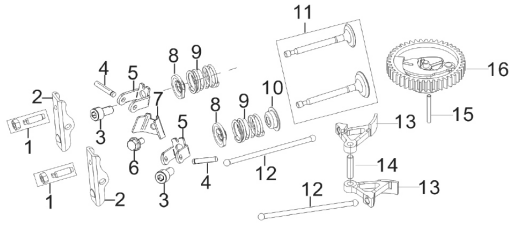

E01
CRANKCASE SUBASSEMBLY

E02
CRANKCASE COVER SUBASSEMBLY

E03
PISTON, CONNECTING ROD & CRANKSHAFT

E04
CYLINDER HEAD SUBASSEMBLY & SPARK PLUG

E05
CAMSHAFT ASSEMBLY

E06
RECOIL STARTER

Ref	Part No	Description	Remark	QTY	KIT
	593 05 40-01	CRANKCASE	Crankcase	1	E01 - 1
	593 05 45-01	CRANKCASE KIT	Misc Crankcase Parts Kit	1	E01 - 2-5 & 9-13
	593 05 49-01	DIPSTICK	Dipstick	1	E01 - 14
	593 05 47-01	CRANKSHAFT SYSTEM	Crankcase Cover	1	E02 - 1
	593 05 57-01	GOVERNOR KIT	Govenor and Oil Seal Kit	1	E02 - 2-5
	594 98 51-01	CRANKSHAFT ASSY	Crankshaft Kit	1	E03 - 6, 7
	593 05 61-01	PISTON ASSY	Piston & Rod Kit	1	E03 - 1-5
	593 05 71-01	PLUG	Spark Plug	1	E04 - 6
	593 05 73-01	CYLINDER HEAD	Cylinder Head	1	E04 - 3
	593 05 74-01	CAMSHAFT	Camshaft and Valve Train Kit	1	E04 - 1, 2, 4-9 & E05 - 1-16
	593 05 77-01	COVER KIT	Top Cover Kit	1	E06 - 1, 2, 7
	593 05 79-01	STARTER ASSY	Starter Kit	1	E06 - 3-6