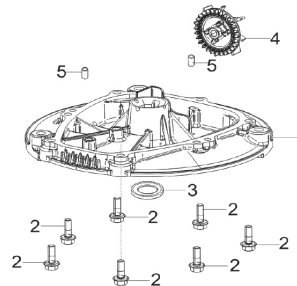

E02
CRANKCASE COVER SUBASSEMBLY