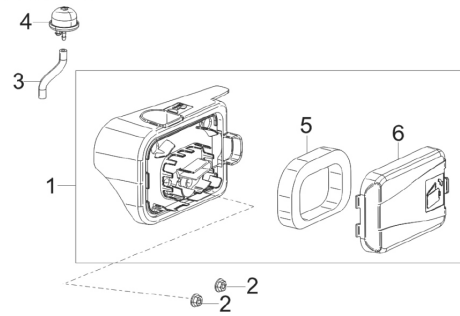

E10
FUEL TANK

E08
AIR CLEANER