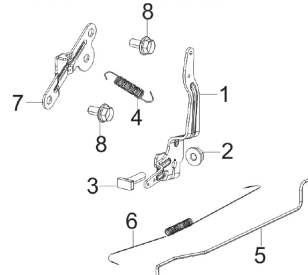

E12
THROTTLE CONTROL ASSEMBLY