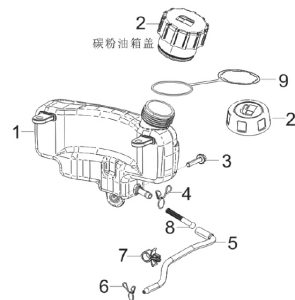

E01
CRANKCASE SUBASSEMBLY

E02
CRANKCASE COVER SUBASSEMBLY

E03
PISTON, CONNECTING ROD & CRANKSHAFT

E04
CYLINDER HEAD SUBASSEMBLY & SPARK PLUG

E05
CAMSHAFT ASSEMBLY

E06
RECOIL STARTER

Ref	Part No	Description	Remark	QTY	KIT
	593 05 40-01	CRANKCASE	Crankcase	1	E01 - 1
	593 05 45-01	CRANKCASE KIT	Misc Crankcase Parts Kit	1	E01 - 2-5 & 9-13
	593 05 49-01	DIPSTICK	Dipstick	1	E01 - 14
	593 05 47-01	CRANKSHAFT SYSTEM	Crankcase Cover	1	E02 - 1
	593 05 57-01	GOVERNOR KIT	Govenor and Oil Seal Kit	1	E02 - 2-5
	594 98 51-01	CRANKSHAFT ASSY	Crankshaft Kit	1	E03 - 6, 7
	593 05 61-01	PISTON ASSY	Piston & Rod Kit	1	E03 - 1-5
	593 05 71-01	PLUG	Spark Plug	1	E04 - 6
	593 05 73-01	CYLINDER HEAD	Cylinder Head	1	E04 - 3
	593 05 74-01	CAMSHAFT	Camshaft and Valve Train Kit	1	E04 - 1, 2, 4-9 & E05 - 1-16
	593 05 77-01	COVER KIT	Top Cover Kit	1	E06 - 1, 2, 7
	593 05 79-01	STARTER ASSY	Starter Kit	1	E06 - 3-6

E07
CARBURETOR

E08
AIR CLEANER

E09
MUFFLER

E10
FUEL TANK

E11
FLYWHEEL ASSEMBLY

E12
THROTTLE CONTROL ASSEMBLY

ENGINE RATO RVM120

M51-120M Classic, 96768330101, 2019-03