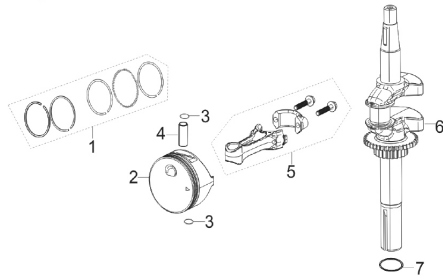

E03
PISTON, CONNECTING ROD & CRANKSHAFT