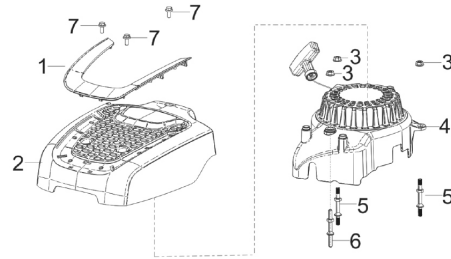

E01
CRANKCASE SUBASSEMBLY

E02
CRANKCASE COVER SUBASSEMBLY

E03
PISTON, CONNECTING ROD & CRANKSHAFT

E04
CYLINDER HEAD SUBASSEMBLY & SPARK PLUG

E05
CAMSHAFT ASSEMBLY

E06
RECOIL STARTER

Ref	Part No	Description	Remark	QTY	KIT
	593 05 40-01	CRANKCASE	Crankcase	1	E01 - 1
	593 05 45-01	CRANKCASE KIT	Misc Crankcase Parts Kit	1	E01 - 2-5 & 9-13
	593 05 49-01	DIPSTICK	Dipstick	1	E01 - 14
	593 05 47-01	CRANKSHAFT SYSTEM	Crankcase Cover	1	E02 - 1
	593 05 57-01	GOVERNOR KIT	Govenor and Oil Seal Kit	1	E02 - 2-5
	594 98 51-01	CRANKSHAFT ASSY	Crankshaft Kit	1	E03 - 6, 7
	593 05 61-01	PISTON ASSY	Piston & Rod Kit	1	E03 - 1-5
	593 05 71-01	PLUG	Spark Plug	1	E04 - 6
	593 05 73-01	CYLINDER HEAD	Cylinder Head	1	E04 - 3
	593 05 74-01	CAMSHAFT	Camshaft and Valve Train Kit	1	E04 - 1, 2, 4-9 & E05 - 1-16
	593 05 77-01	COVER KIT	Top Cover Kit	1	E06 - 1, 2, 7
	593 05 79-01	STARTER ASSY	Starter Kit	1	E06 - 3-6