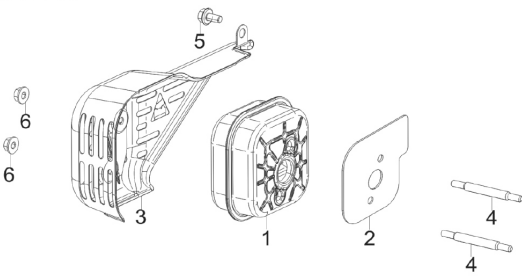

E09
MUFFLER