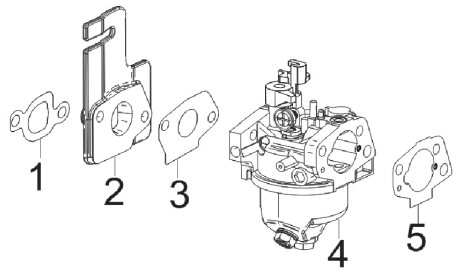

E07
CARBURETOR