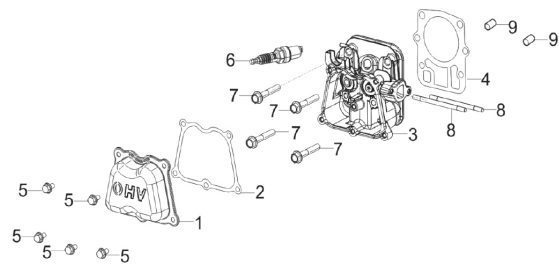

E01
CRANKCASE SUBASSEMBLY

E02
CRANKCASE COVER SUBASSEMBLY

E03
PISTON, CONNECTING ROD & CRANKSHAFT

E04
CYLINDER HEAD SUBASSEMBLY & SPARK PLUG

E05
CAMSHAFT ASSEMBLY

E06
RECOIL STARTER

Ref	Part No	Description	Remark	QTY	KIT
	593 05 40-01	CRANKCASE	Crankcase	1	E01 - 1
	593 05 45-01	CRANKCASE KIT	Misc Crankcase Parts Kit	1	E01 - 2-5 & 9-13
	593 05 49-01	DIPSTICK	Dipstick	1	E01 - 14
	593 05 47-01	CRANKSHAFT SYSTEM	Crankcase Cover	1	E02 - 1
	593 05 57-01	GOVERNOR KIT	Govenor and Oil Seal Kit	1	E02 - 2-5
	594 98 51-01	CRANKSHAFT ASSY	Crankshaft Kit	1	E03 - 6, 7
	593 05 61-01	PISTON ASSY	Piston & Rod Kit	1	E03 - 1-5
	593 05 71-01	PLUG	Spark Plug	1	E04 - 6
	593 05 73-01	CYLINDER HEAD	Cylinder Head	1	E04 - 3
	593 05 74-01	CAMSHAFT	Camshaft and Valve Train Kit	1	E04 - 1, 2, 4-9 & E05 - 1-16
	593 05 77-01	COVER KIT	Top Cover Kit	1	E06 - 1, 2, 7
	593 05 79-01	STARTER ASSY	Starter Kit	1	E06 - 3-6